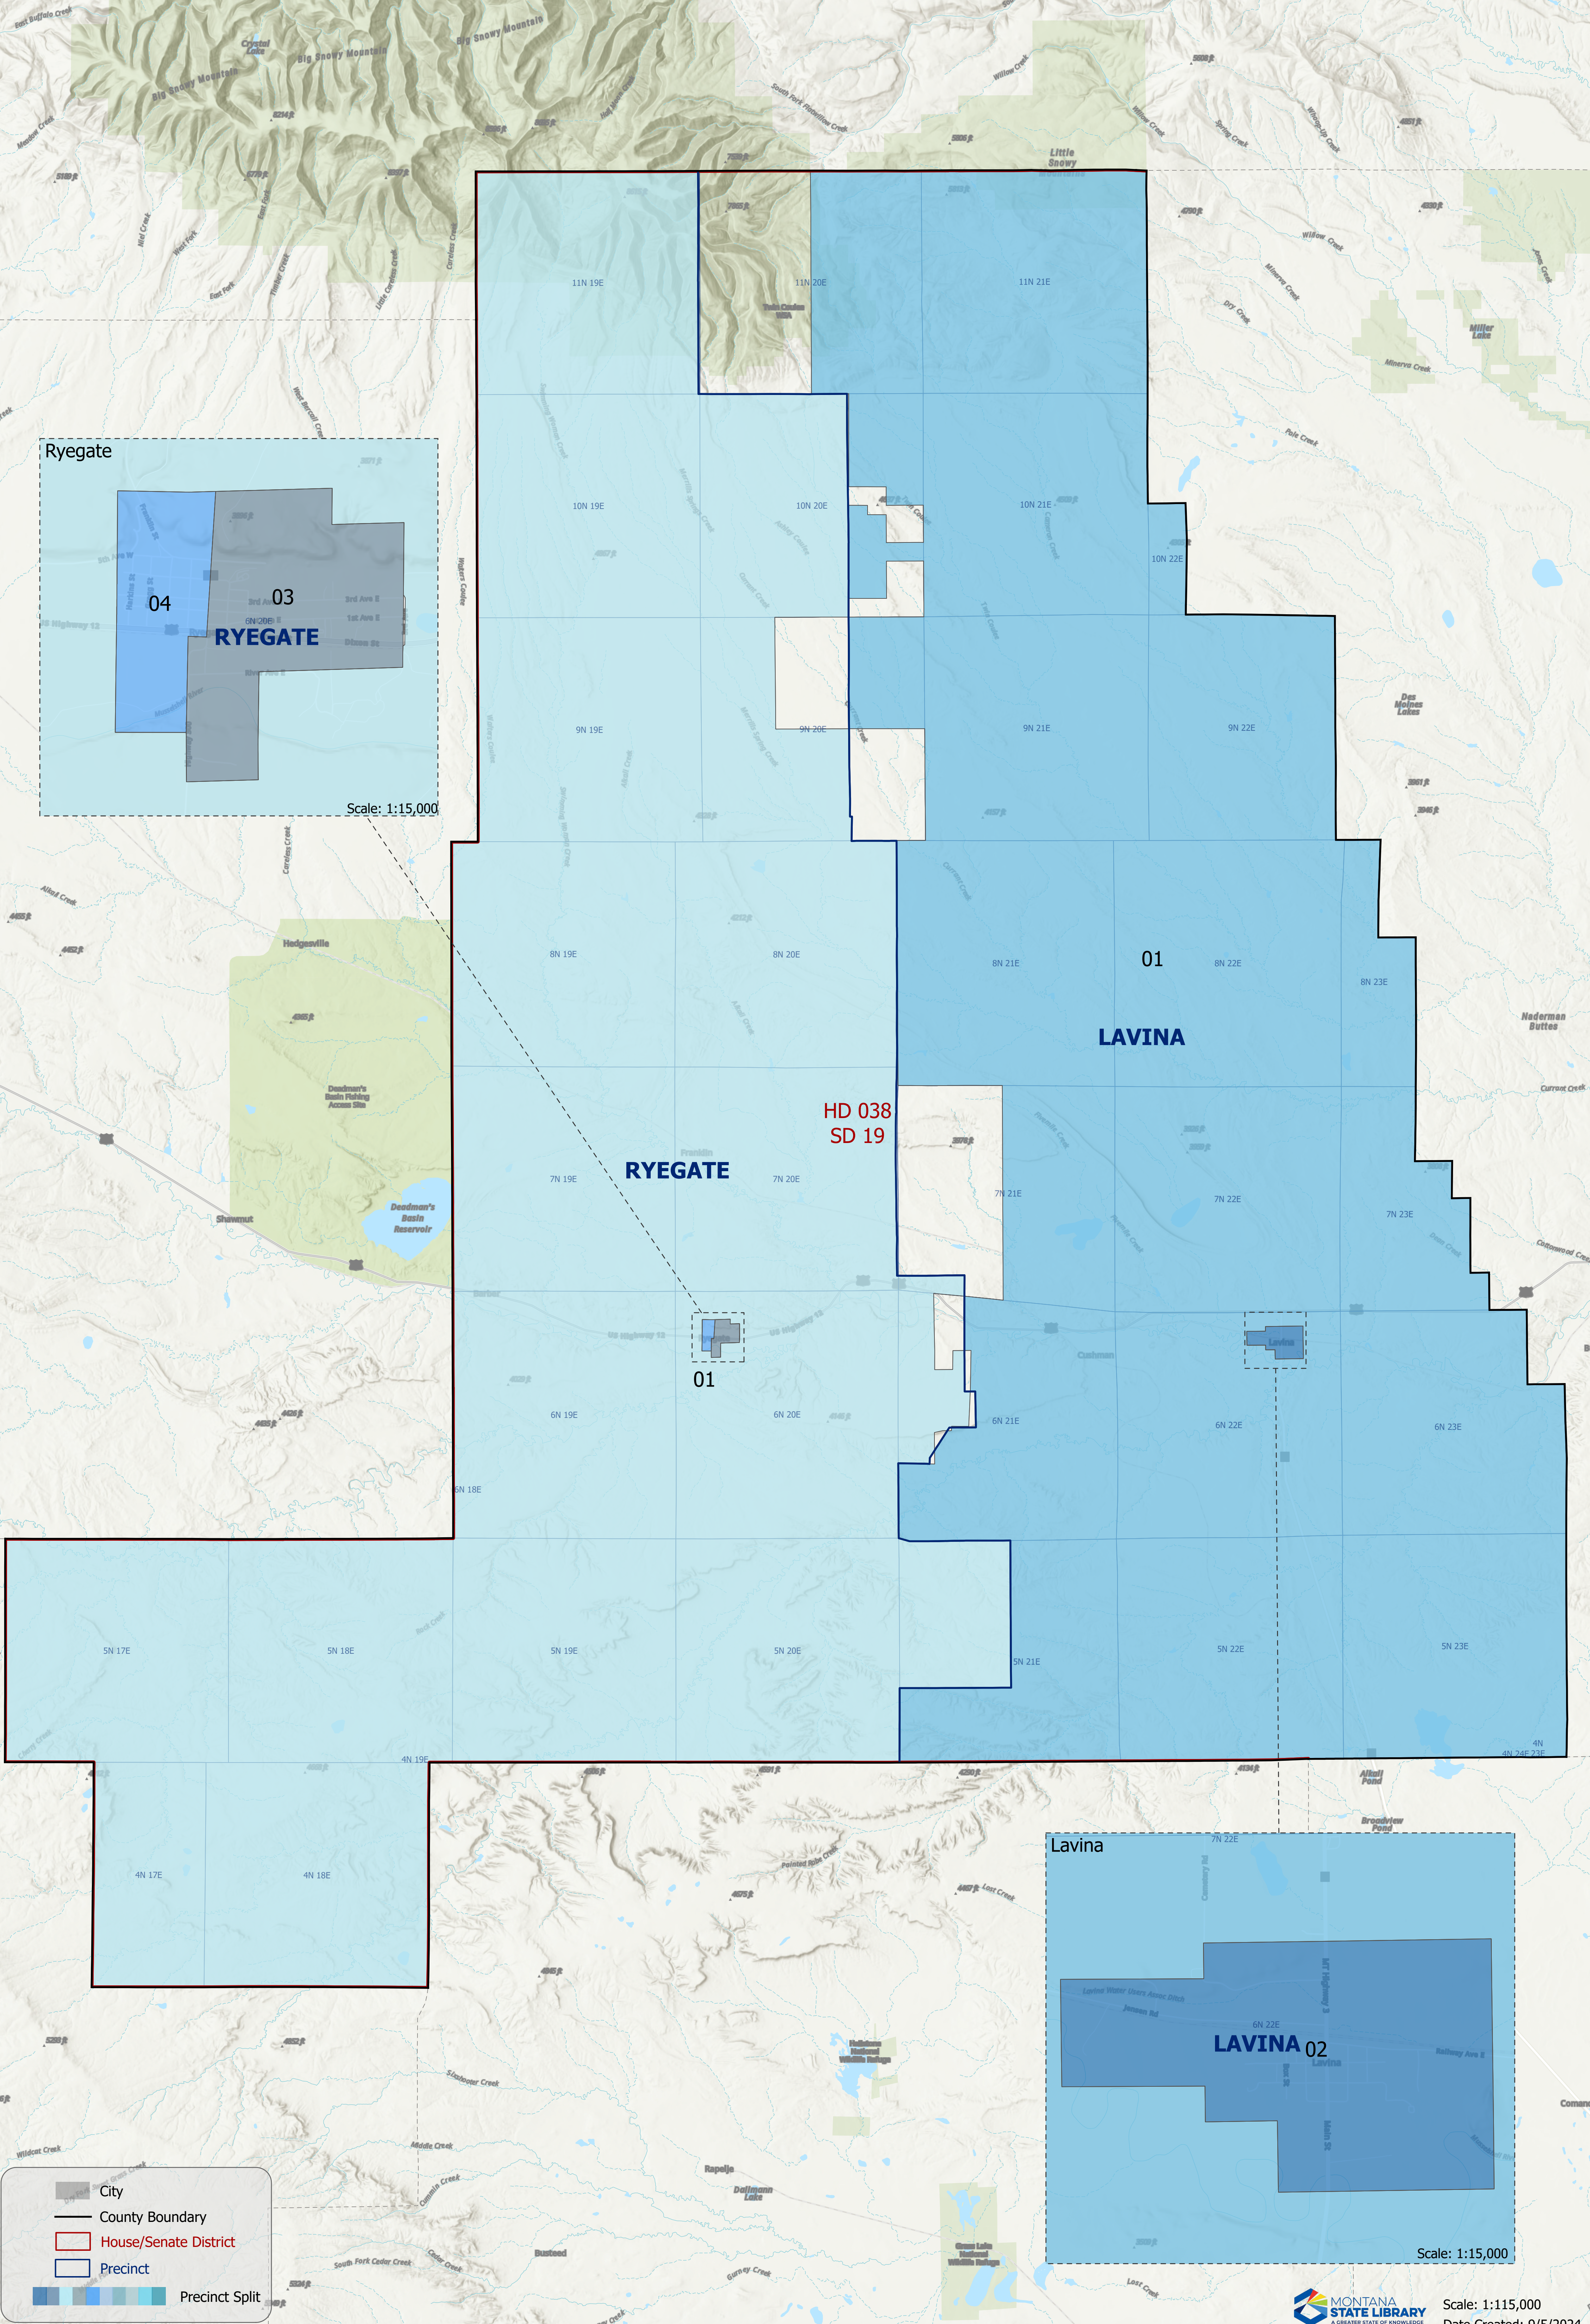

Golden Valley County Precinct Splits

HD 038
SD 19

-  City
-  County Boundary
-  House/Senate District
-  Precinct
-  Precinct Split