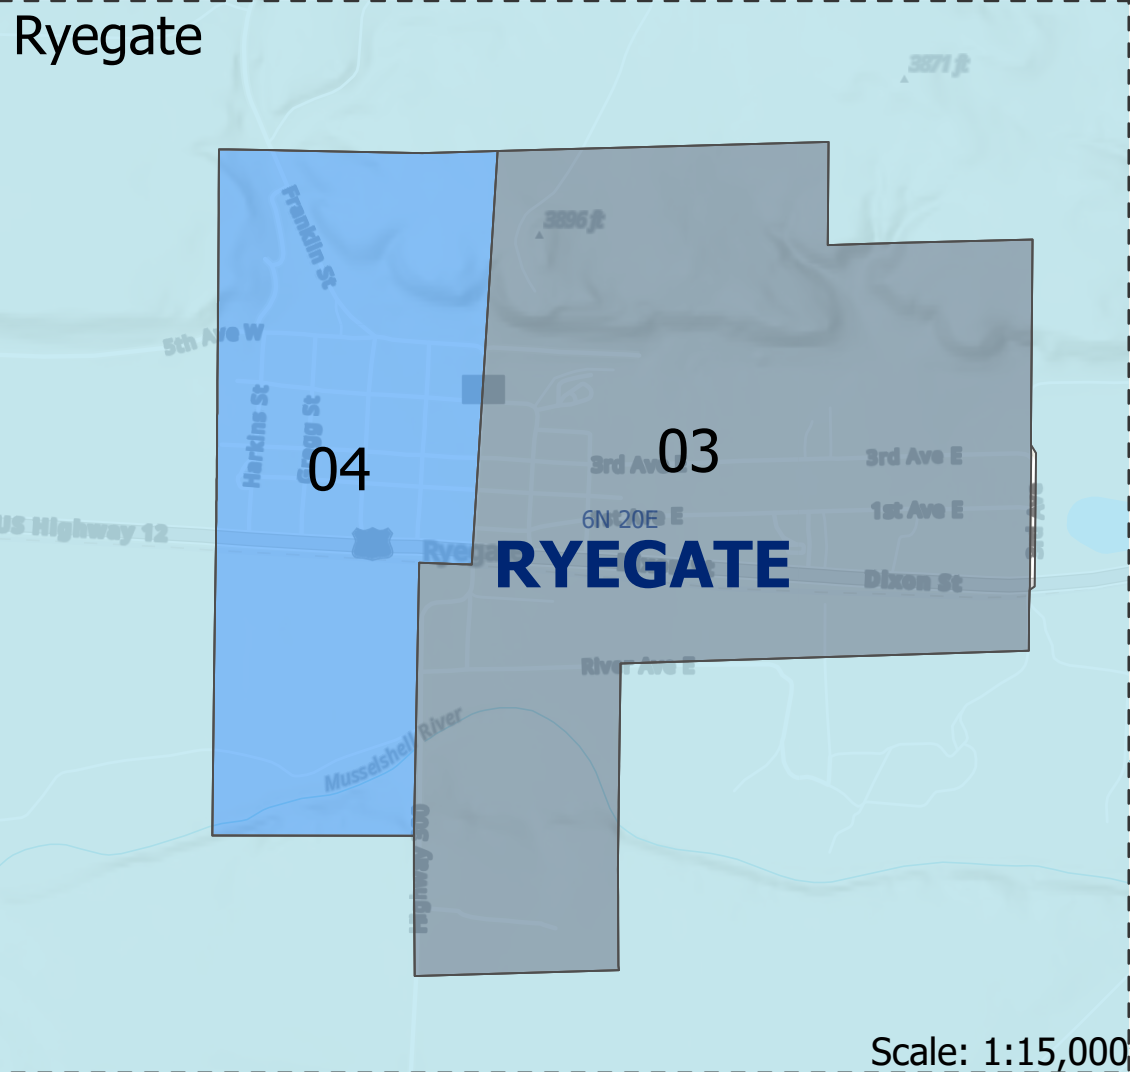

Golden Valley County Precinct Splits

HD 038
SD 19

-  City
-  County Boundary
-  House/Senate District
-  Precinct
-  Precinct Split