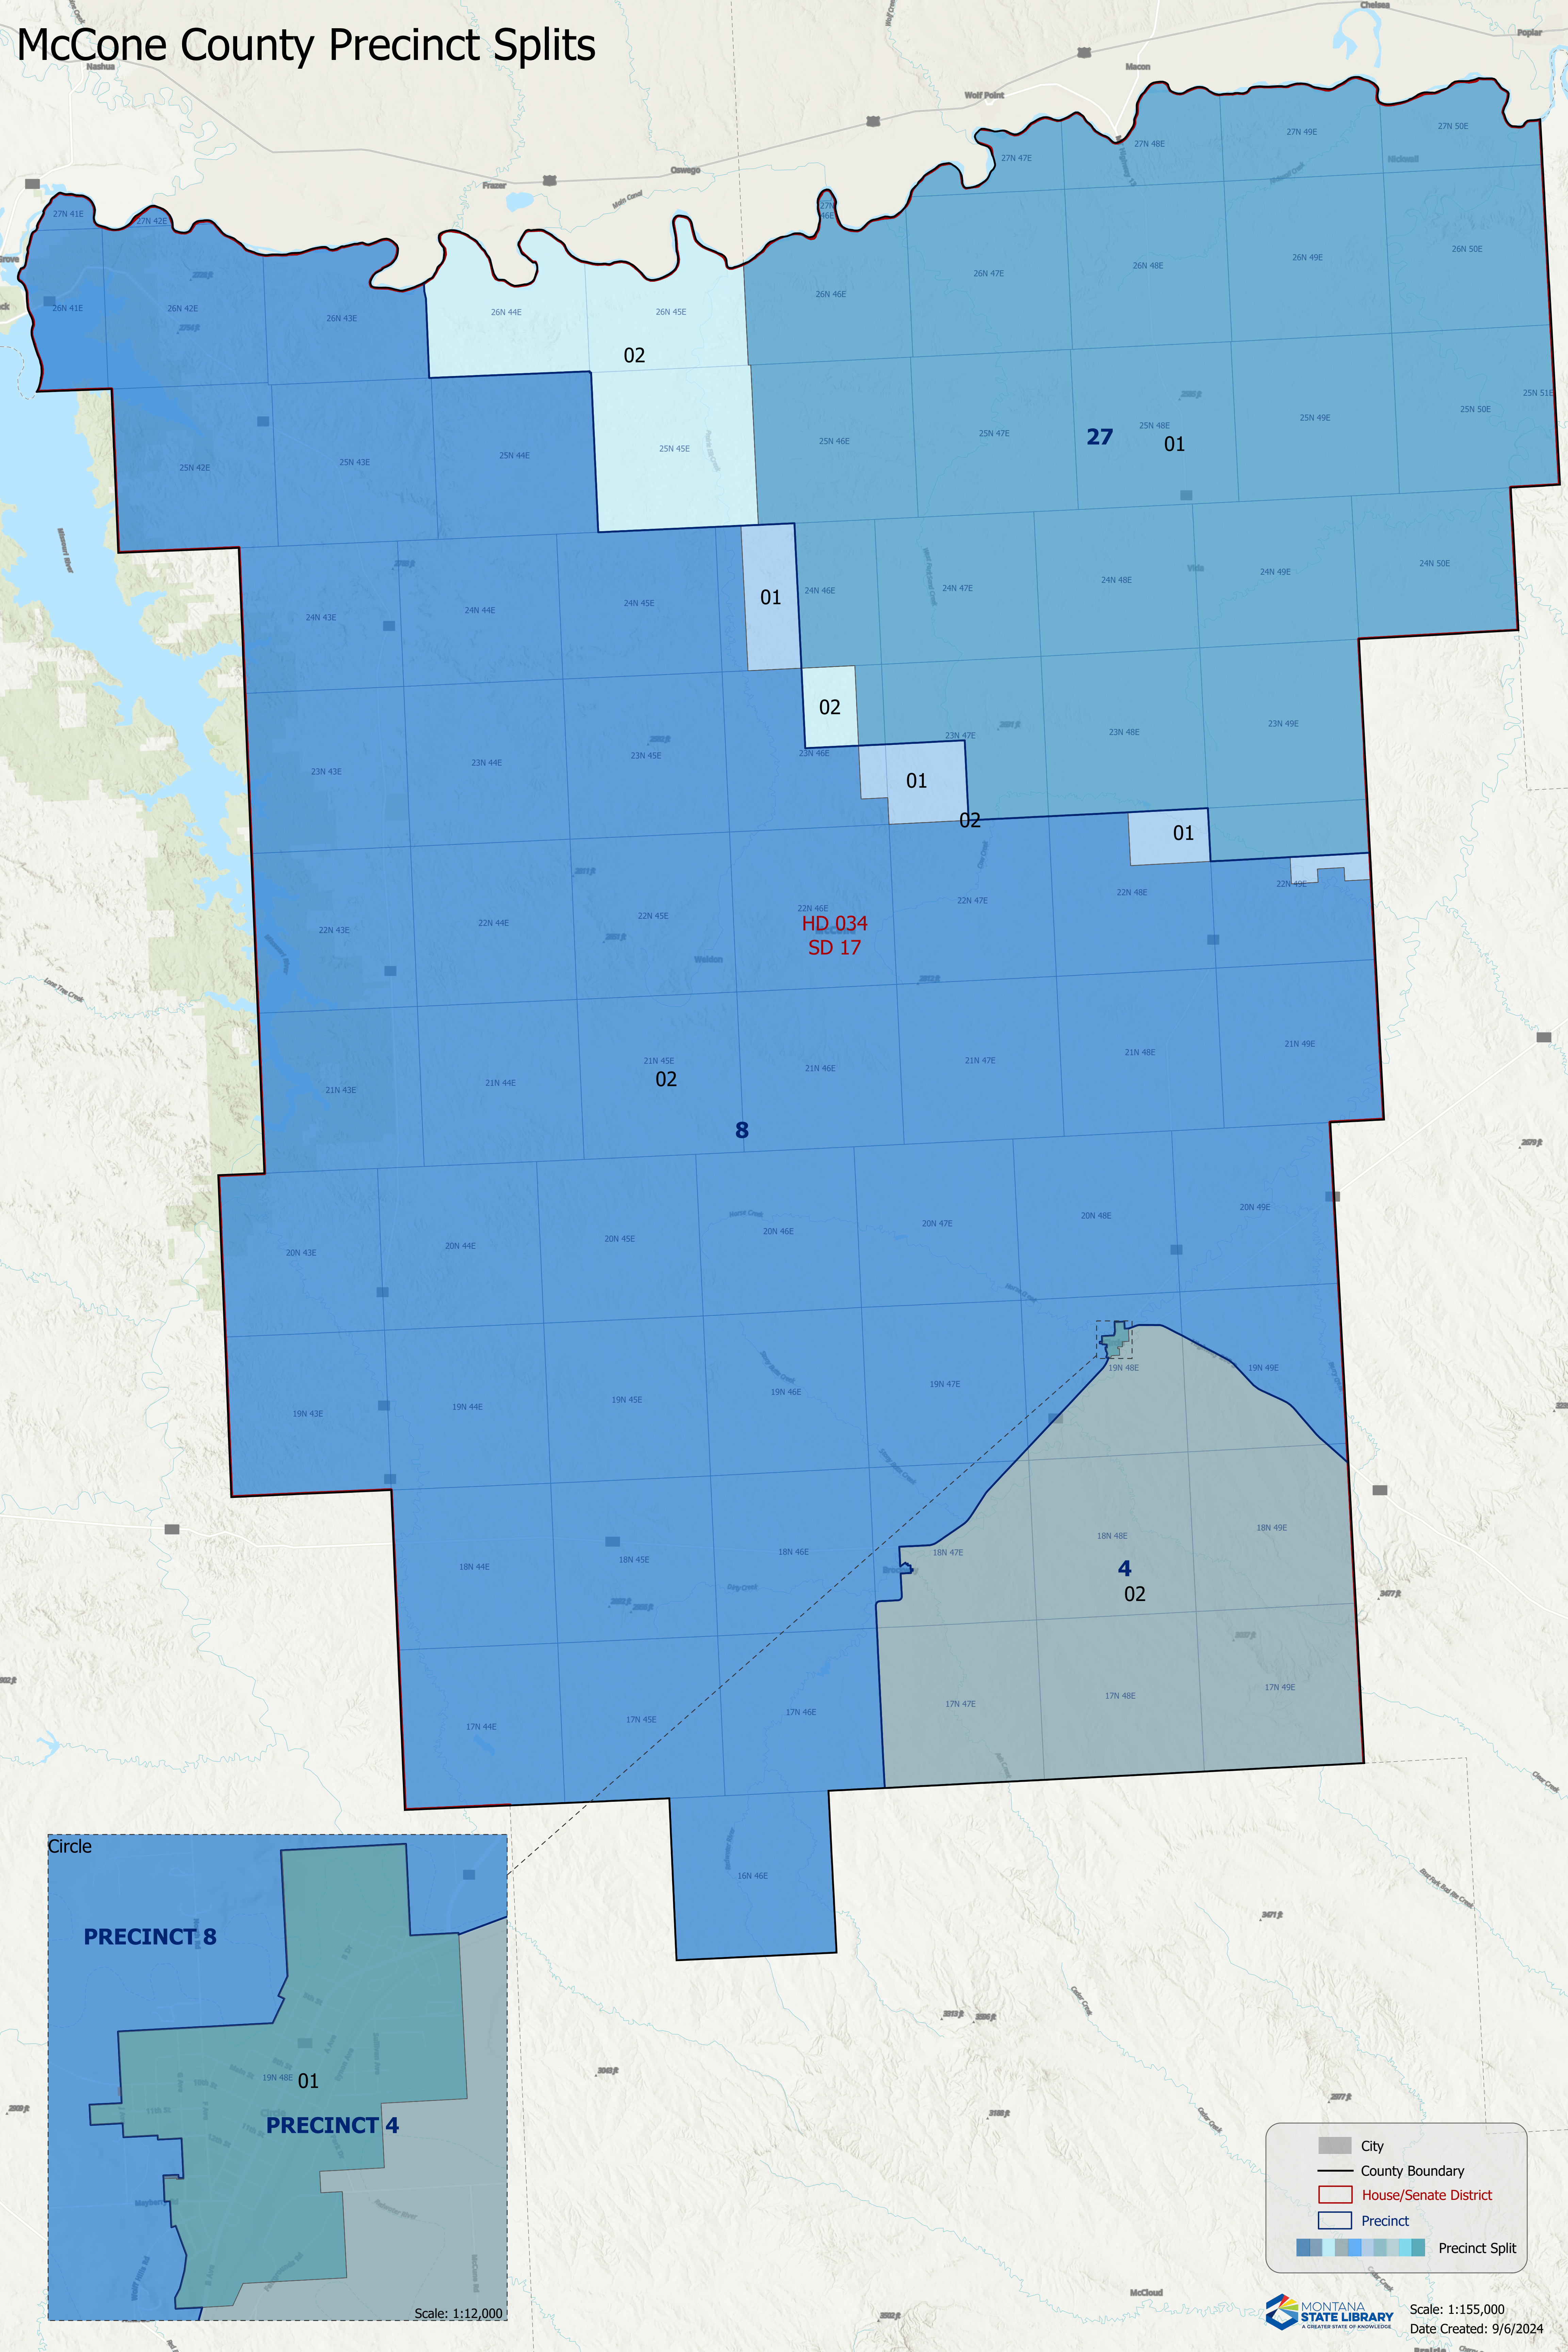

McCone County Precinct Splits

02

27

01

01

02

01

02

01

HD 034
SD 17

02

8

4
02

Scale: 1:12,000

- City
- County Boundary
- House/Senate District
- Precinct
- Precinct Split