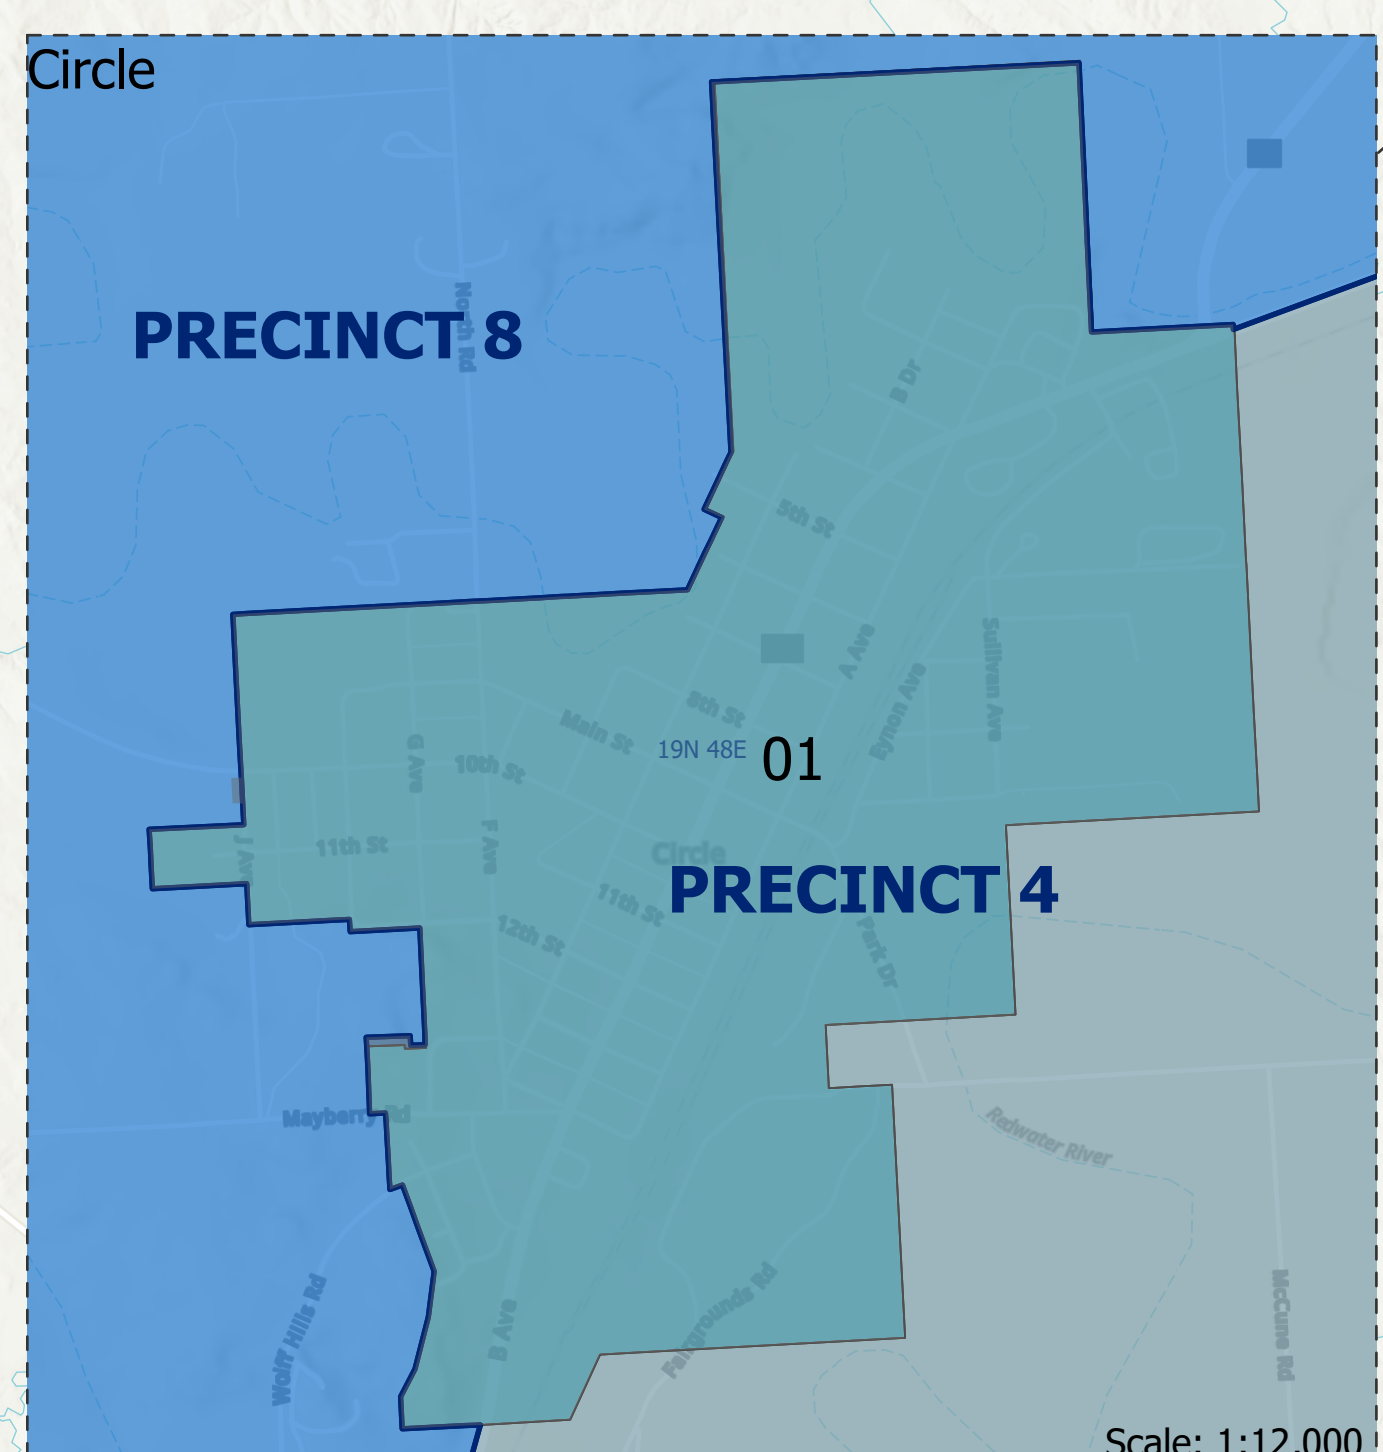

McCone County Precinct Splits

02

27

01

01

02

01

02

01

HD 034
SD 17

02

8

4
02

Scale: 1:12,000

- City
- County Boundary
- House/Senate District
- Precinct
- Precinct Split