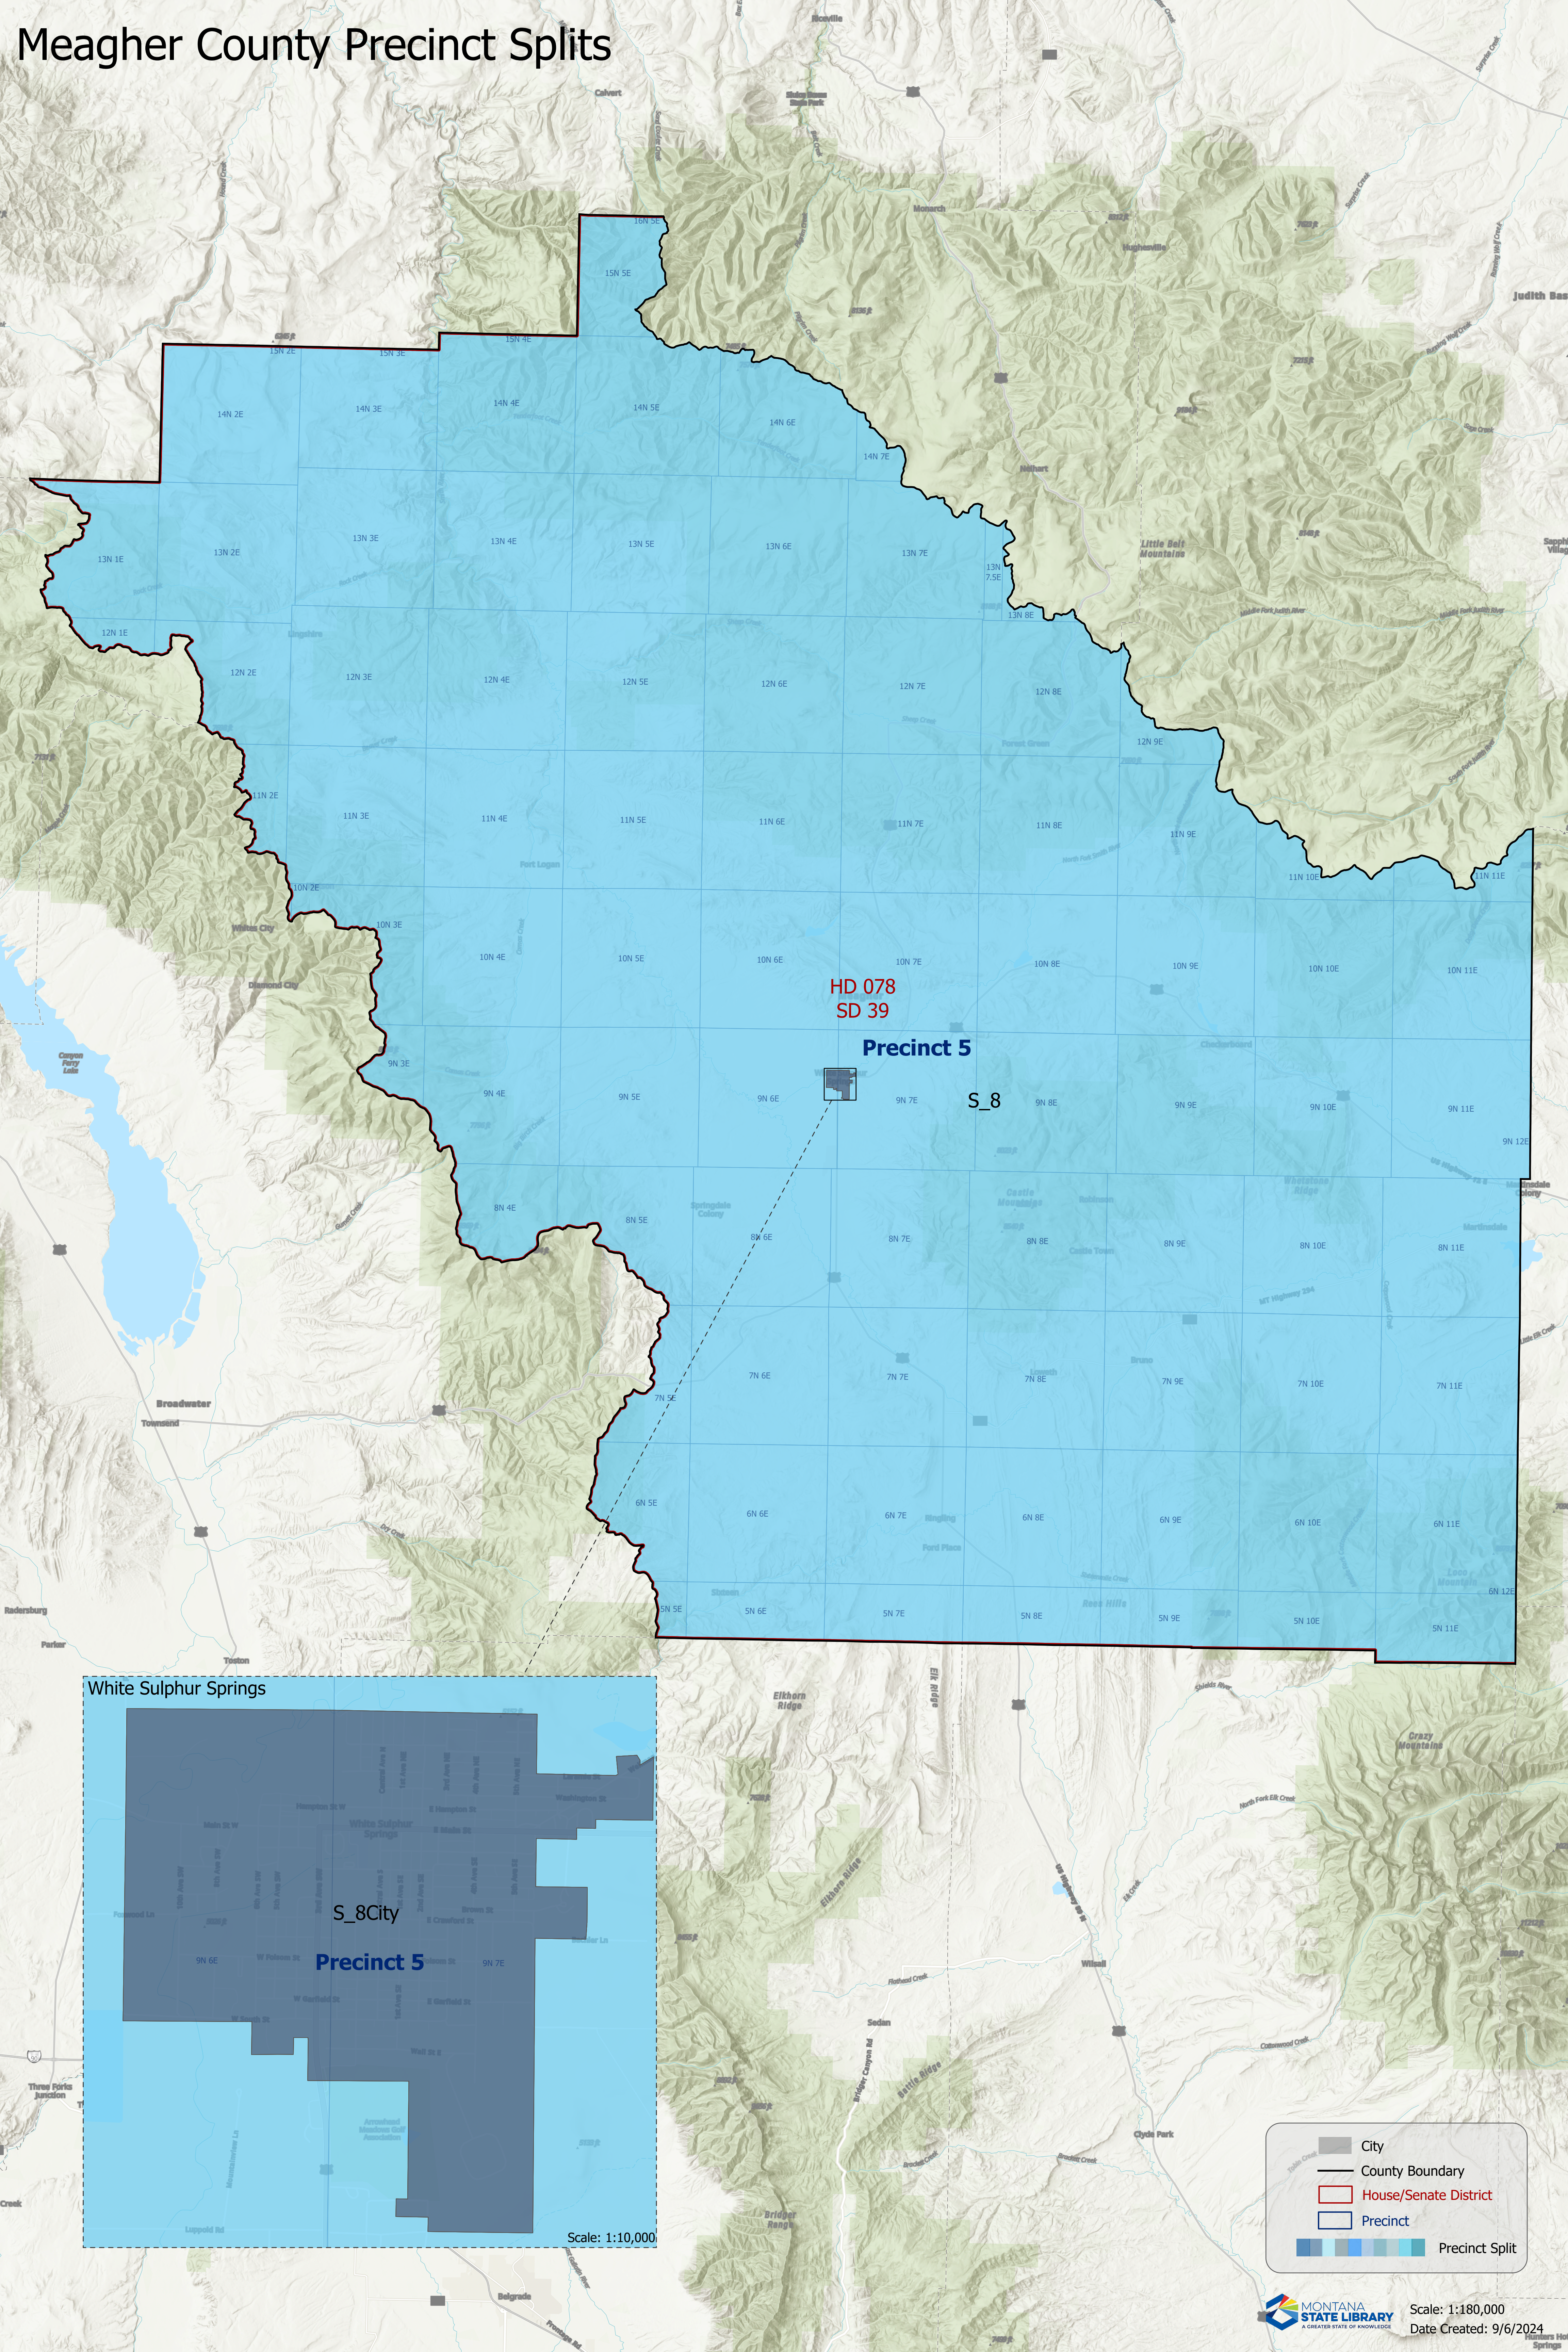

# Meagher County Precinct Splits

HD 078  
SD 39

Precinct 5

S\_8

White Sulphur Springs

S\_8City

Precinct 5

Scale: 1:10,000

- City
- County Boundary
- House/Senate District
- Precinct
- Precinct Split