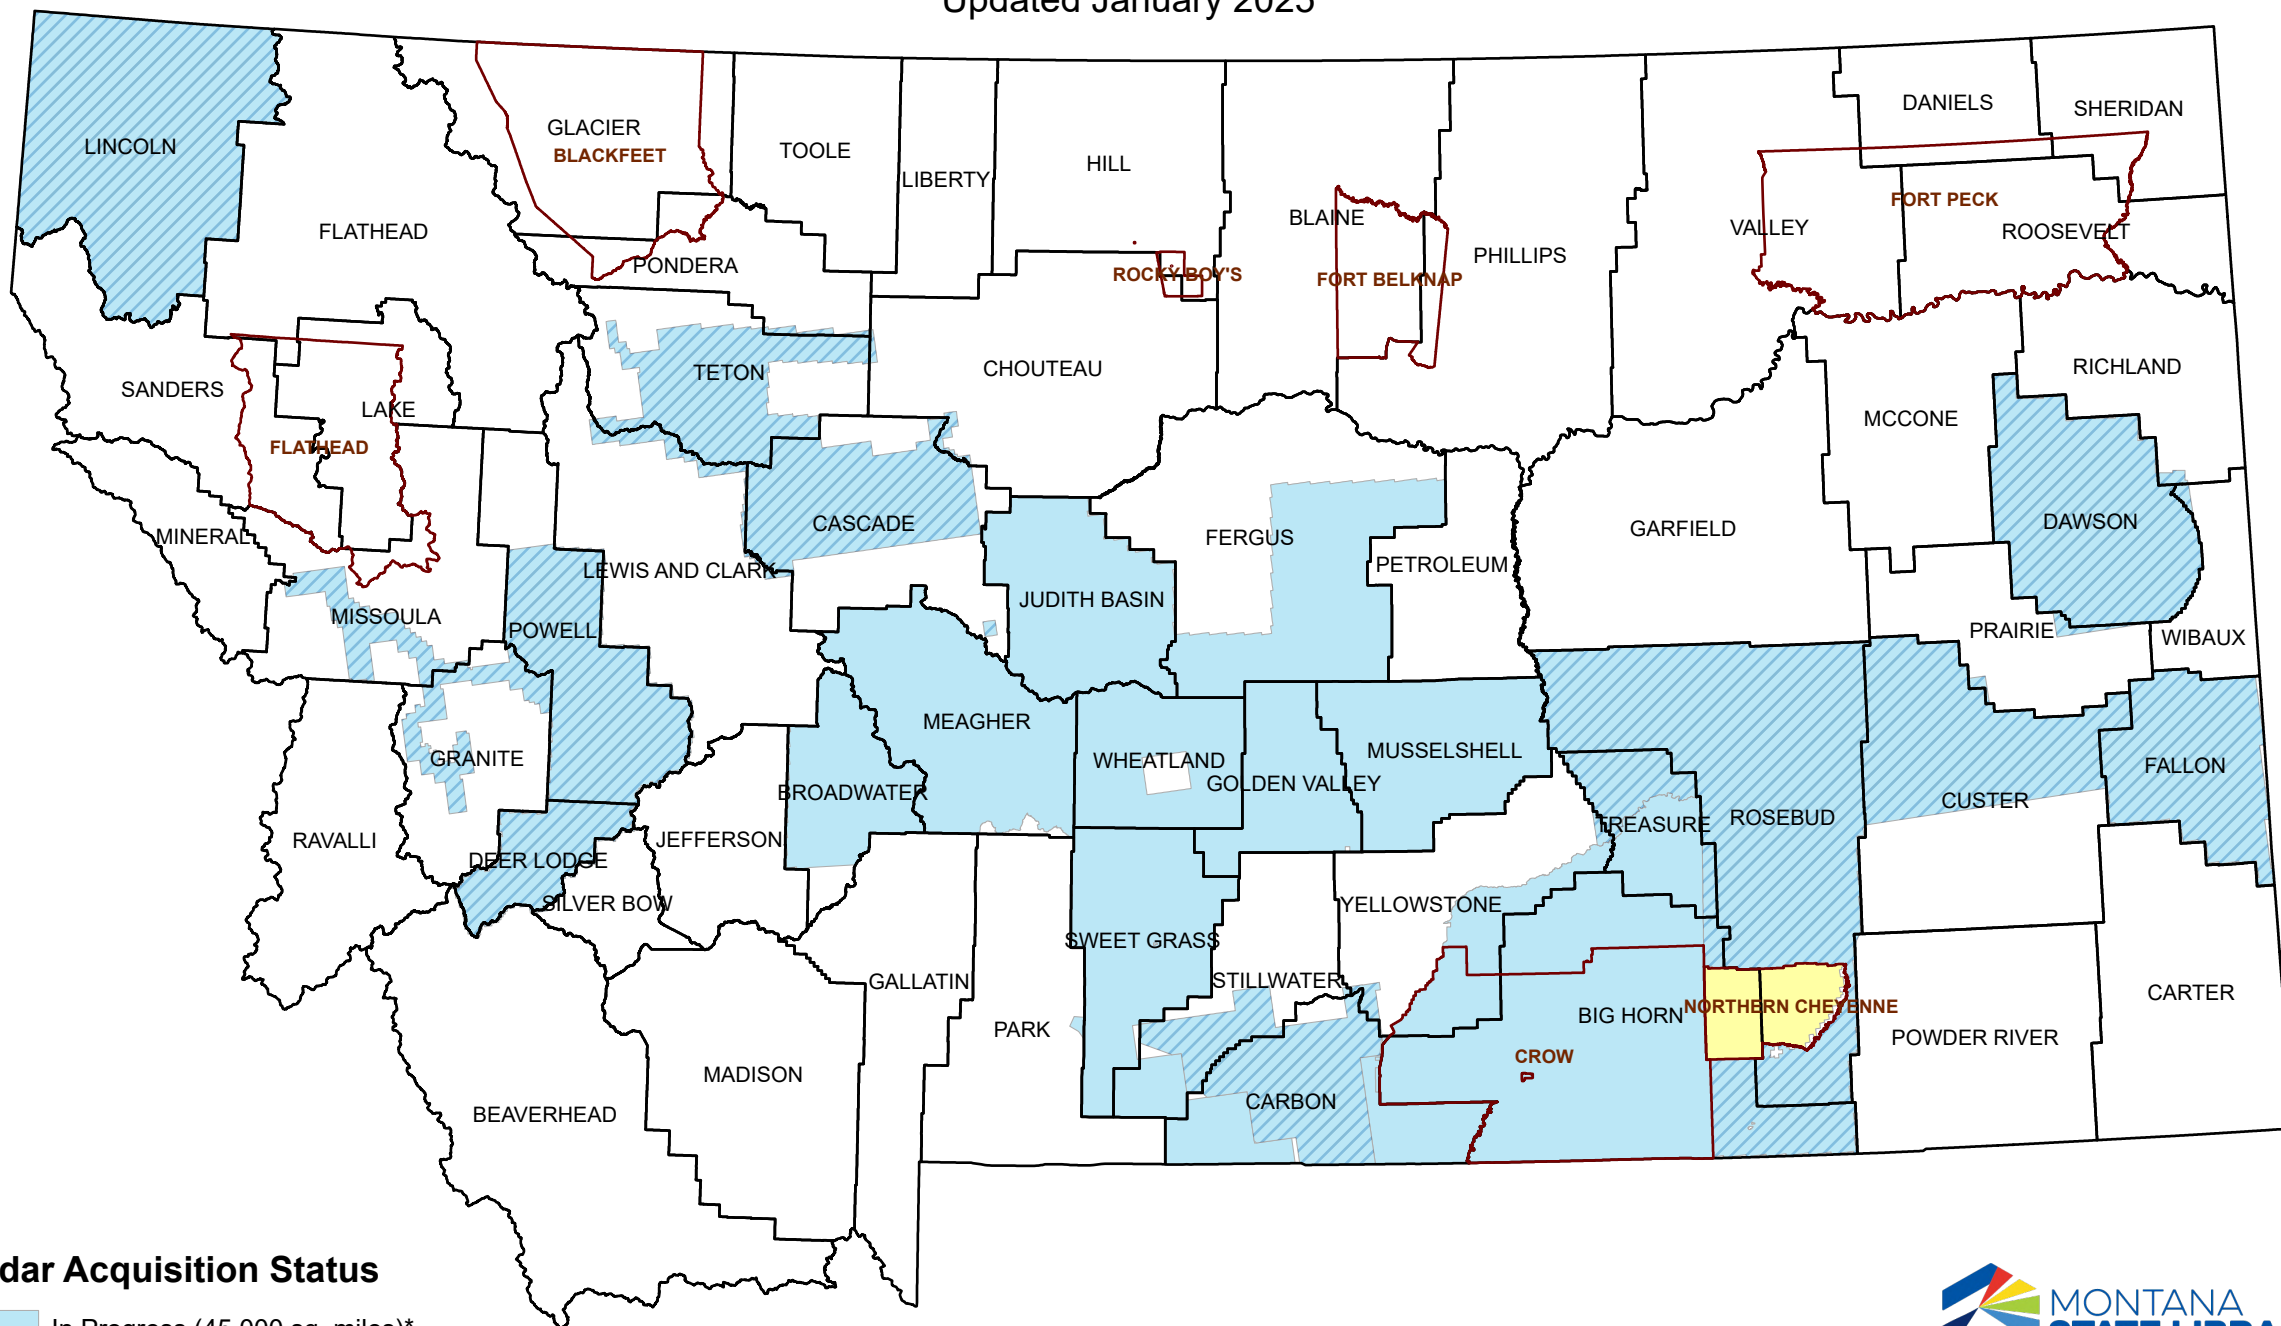

Montana Lidar Inventory

Updated January 2025

Lidar Acquisition Status

-  In Progress (45,000 sq. miles)*
-  In Progress (Reacquire)
-  Planned

*Includes overlapping projects

Map updated Jan. 8, 2025
Map number: 19MT0010
<https://msl.mt.gov/gis/lidarinventory>