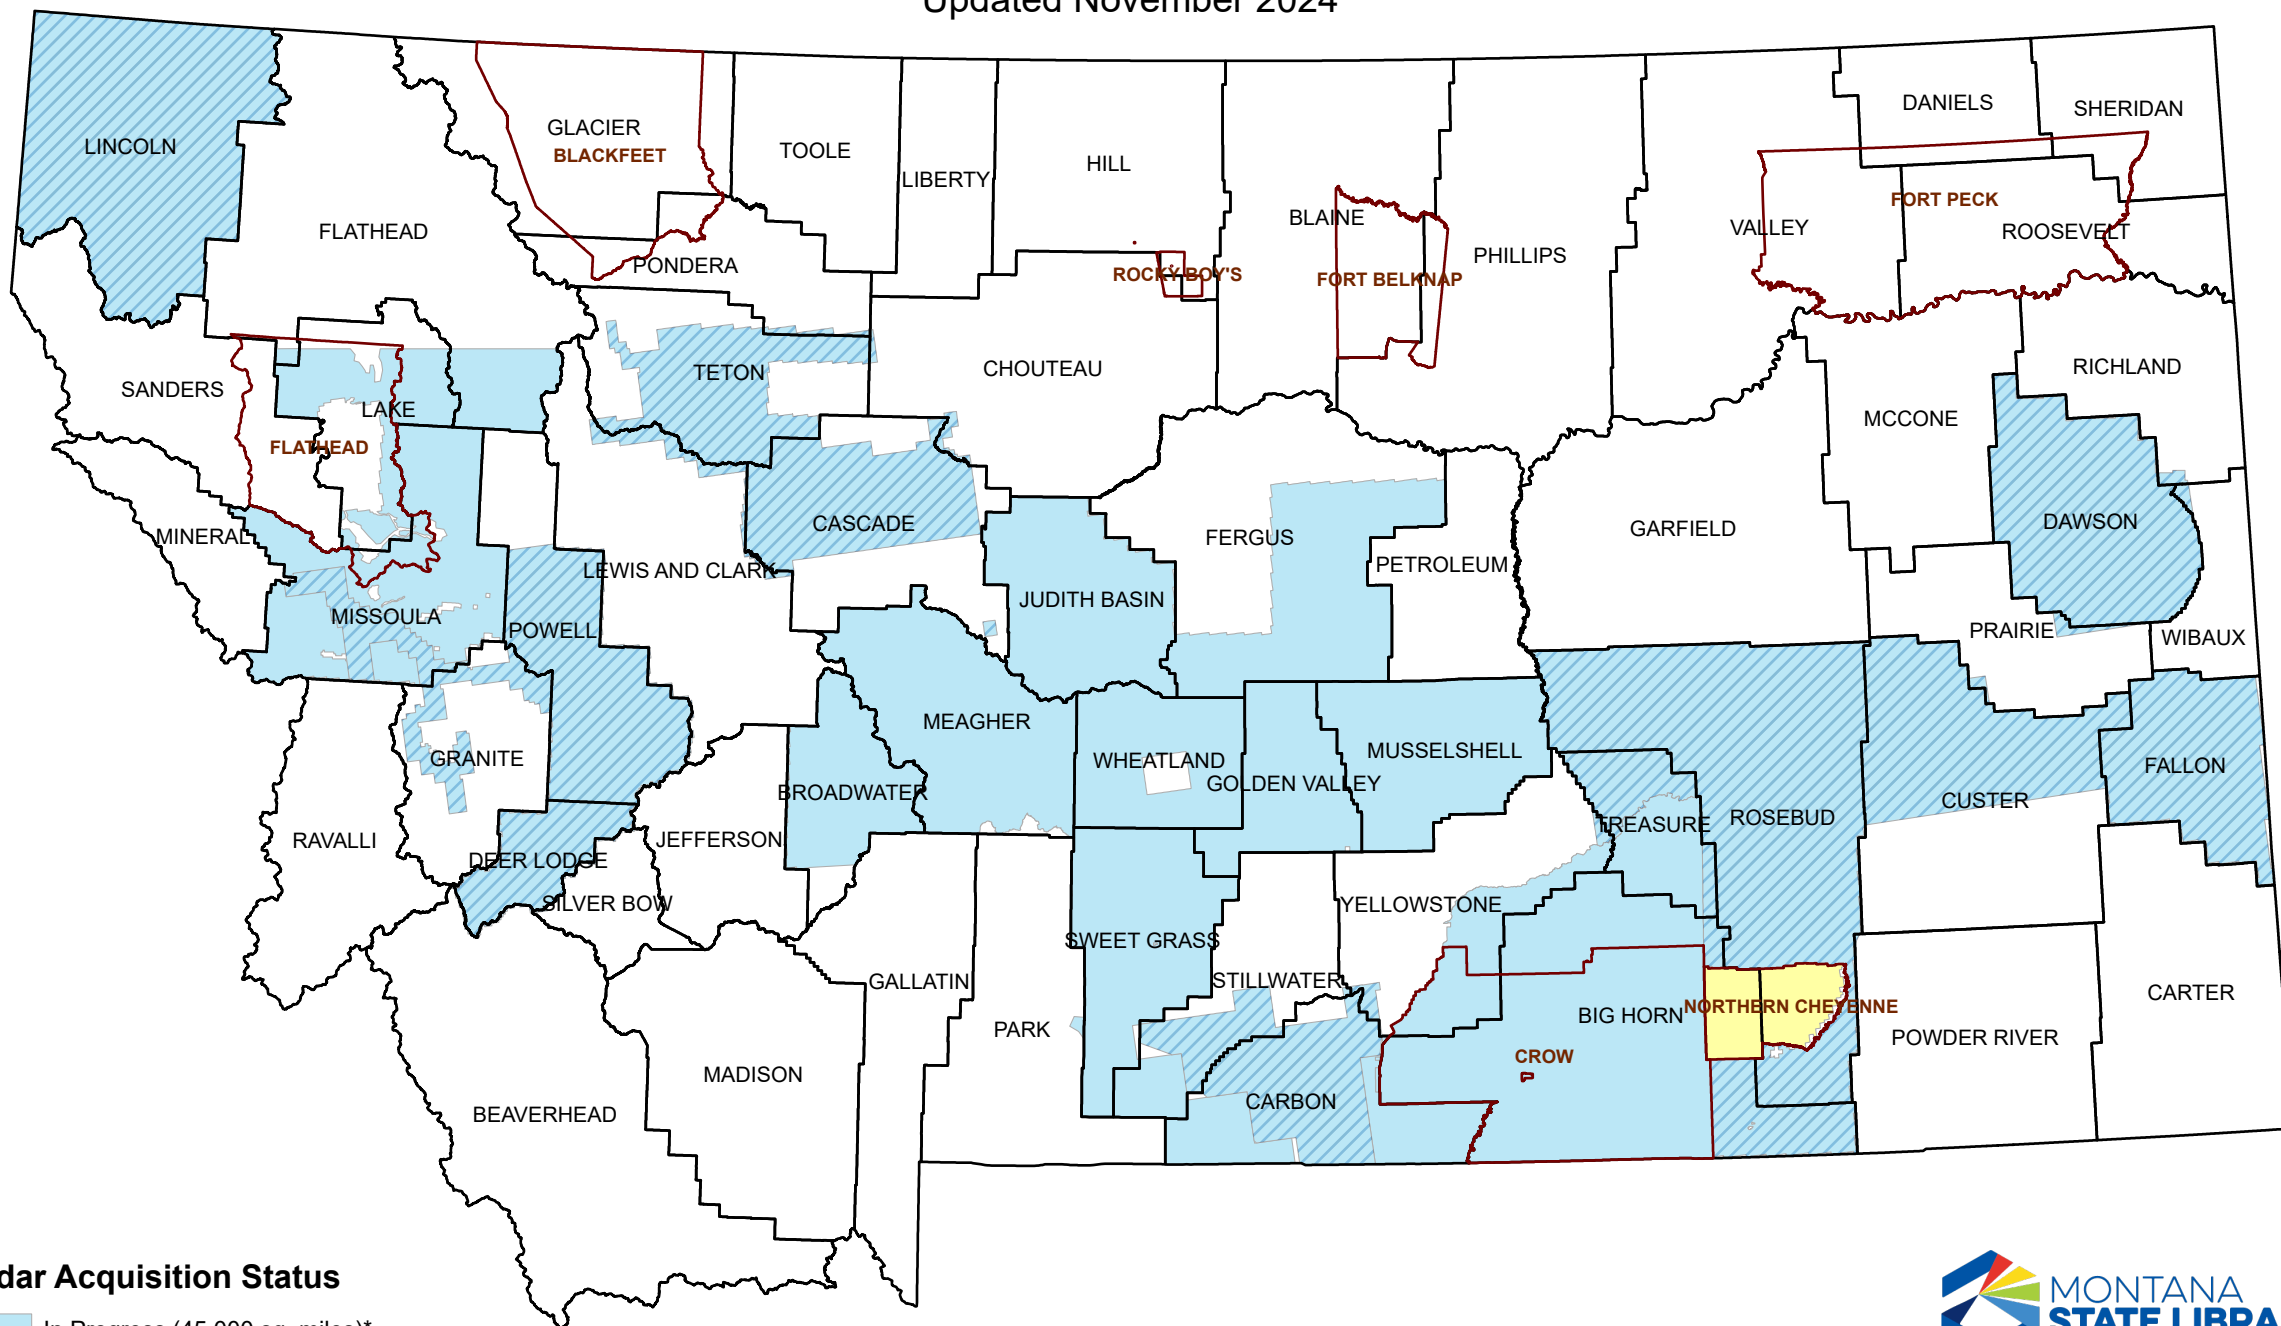

Montana Lidar Inventory

Updated November 2024

Lidar Acquisition Status

-  In Progress (45,000 sq. miles)*
-  In Progress (Reacquire)
-  Planned

*Includes overlapping projects. White areas are complete and available.

Map updated Nov. 11, 2024
Map number: 19MT0010
<https://msl.mt.gov/gis/lidarinventory>