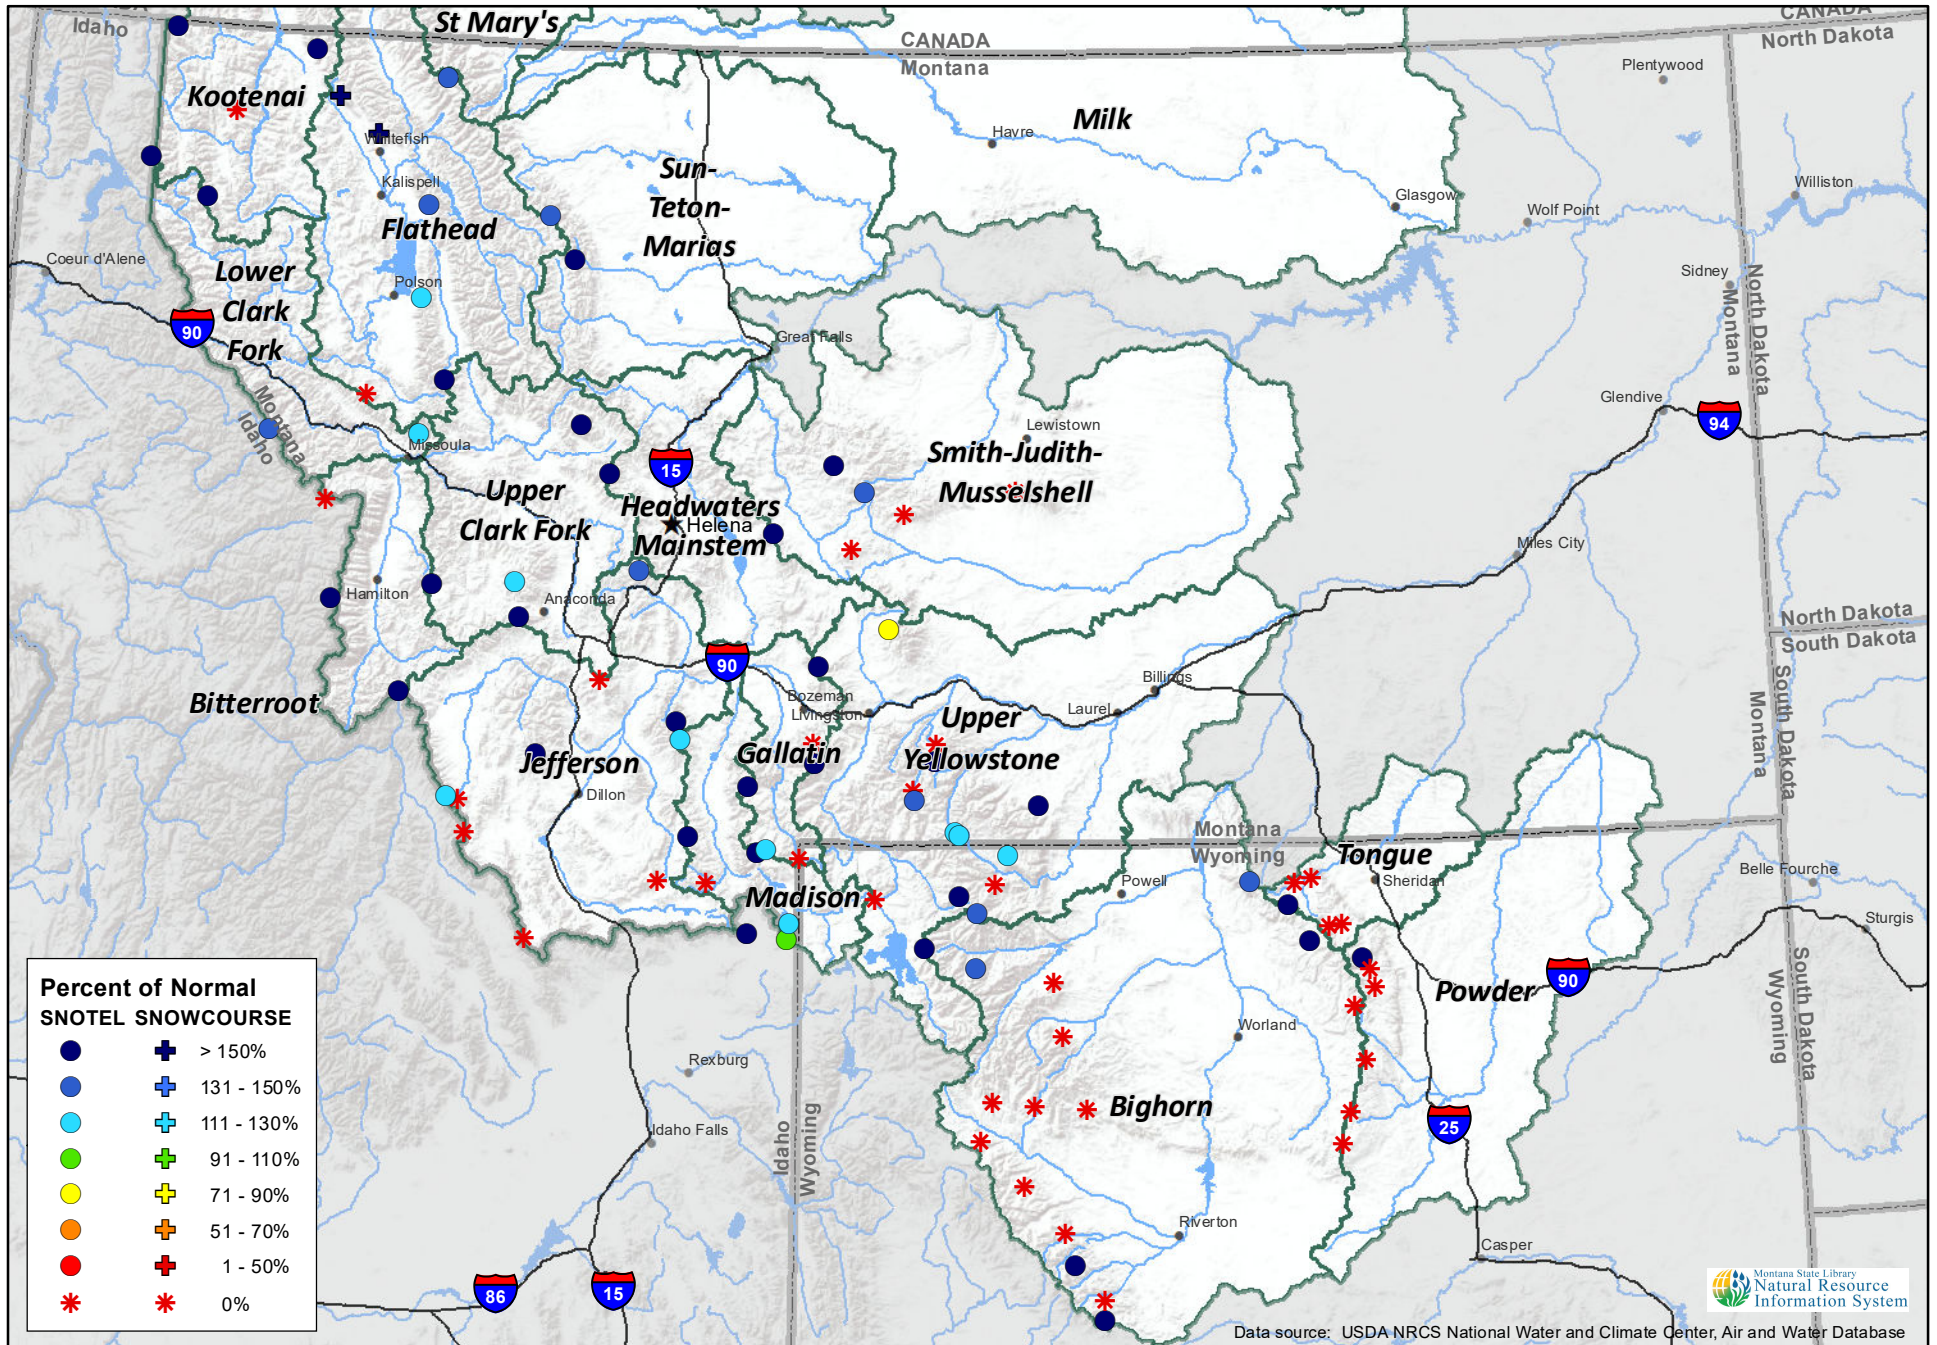

# Montana Data Collection Office Current Snow Water Equivalent June 1, 2022

Data source: USDA NRCS National Water and Climate Center, Air and Water Database