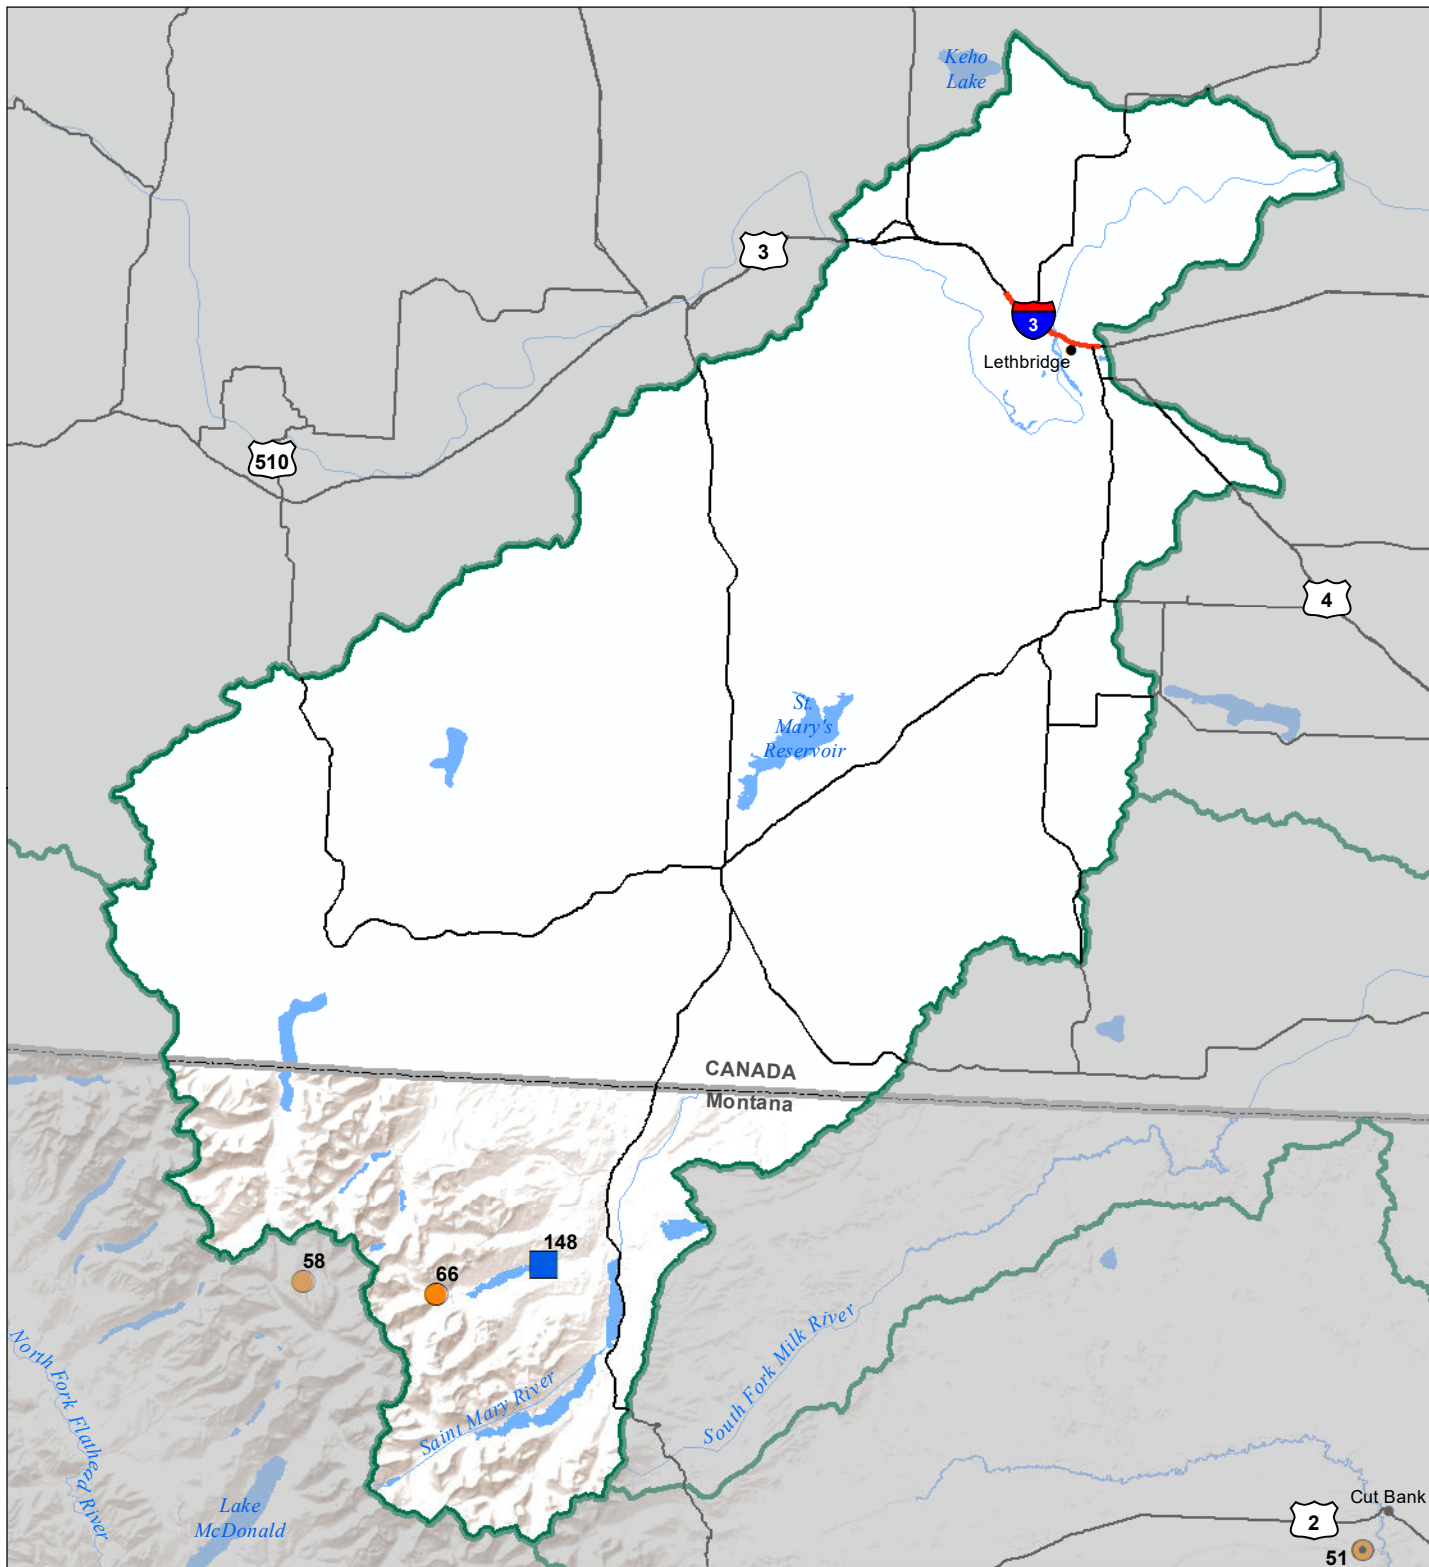

# St Mary's River Basin Monthly Precipitation and Reservoir Levels Percentage of Normal May 1, 2021 (April 1, 2021 - May 1, 2021)