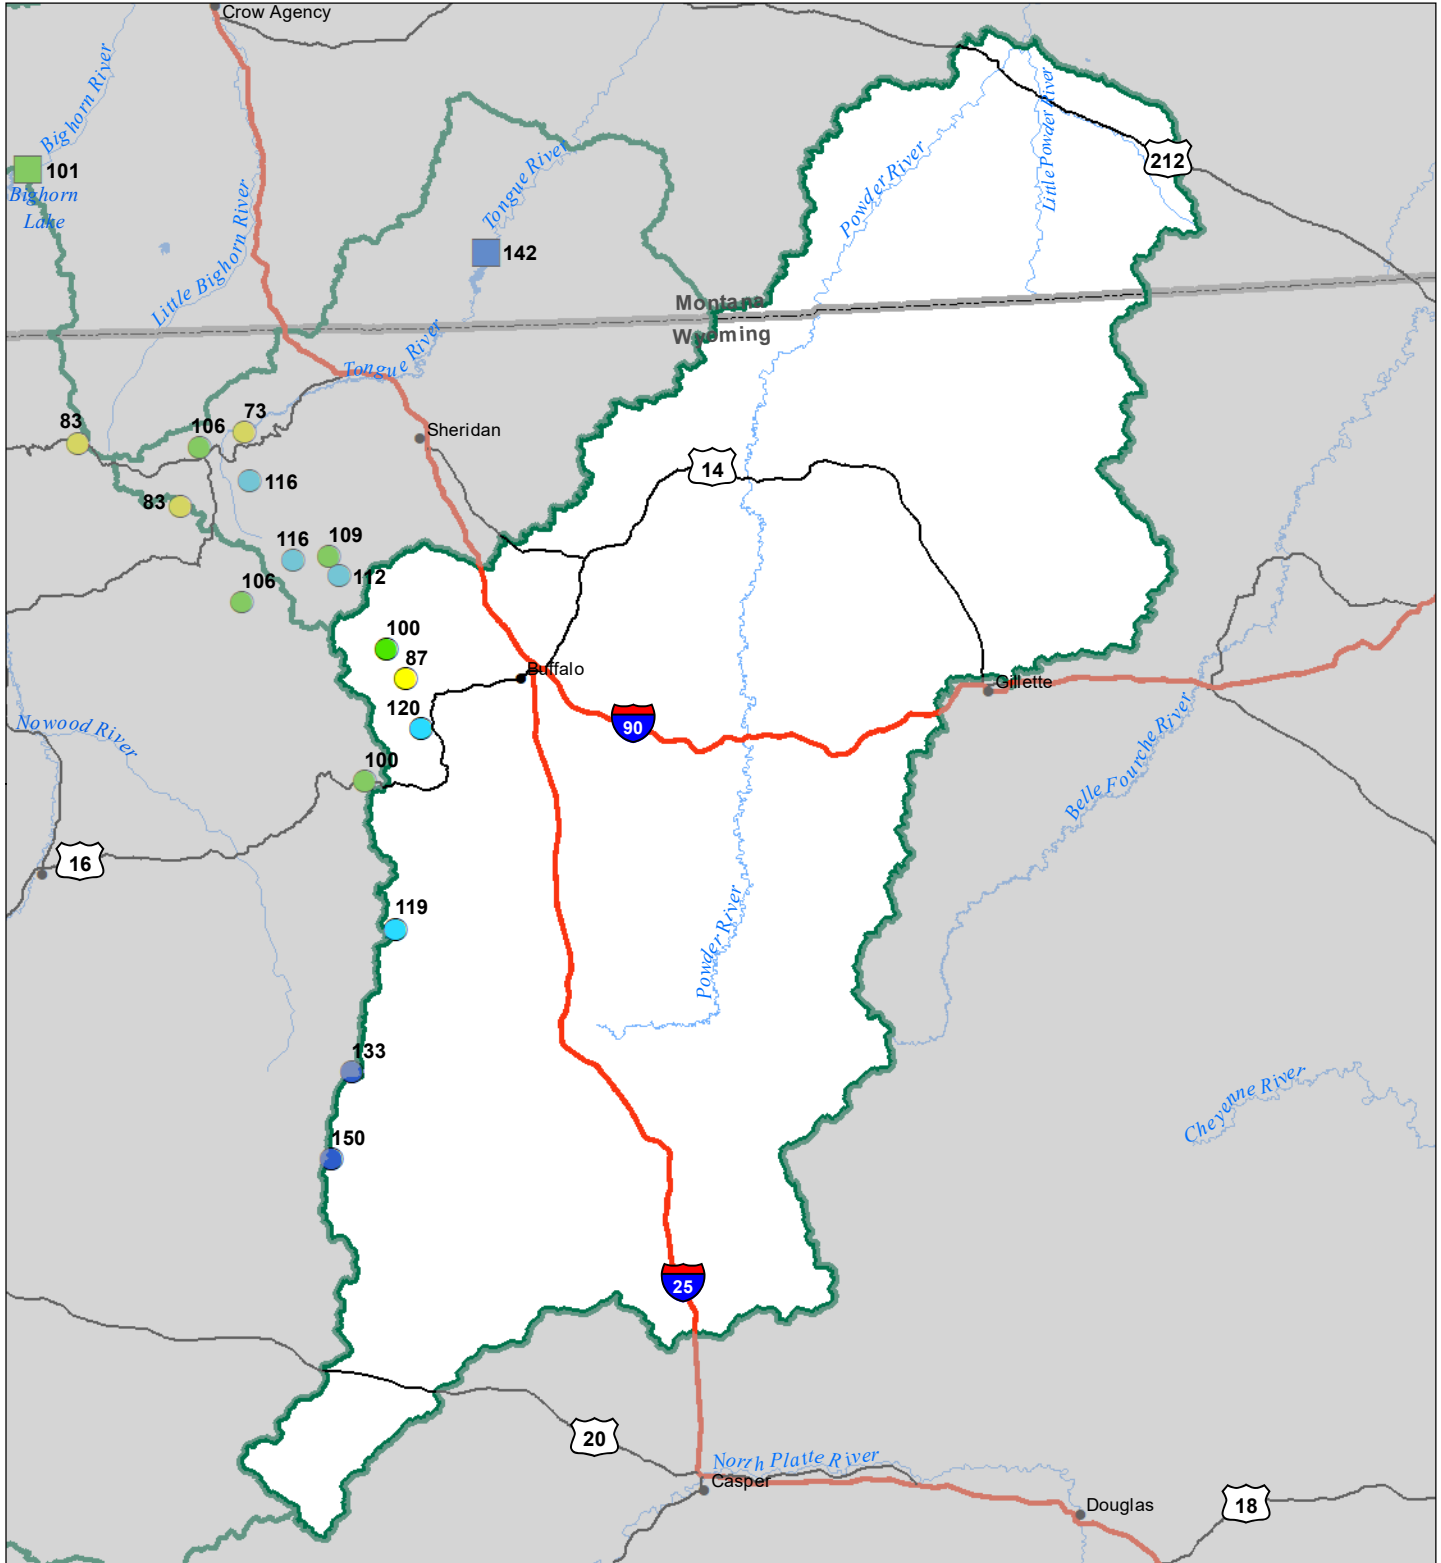

Powder River Basin Monthly Precipitation and Reservoir Levels Percentage of Normal May 1, 2024 (April 1, 2023 - May 1, 2024)

Precipitation Percent of Normal

SNOTEL

- > 150%
- 131 - 150%
- 111 - 130%
- 91 - 110%
- 71 - 90%
- 51 - 70%
- 1 - 50%