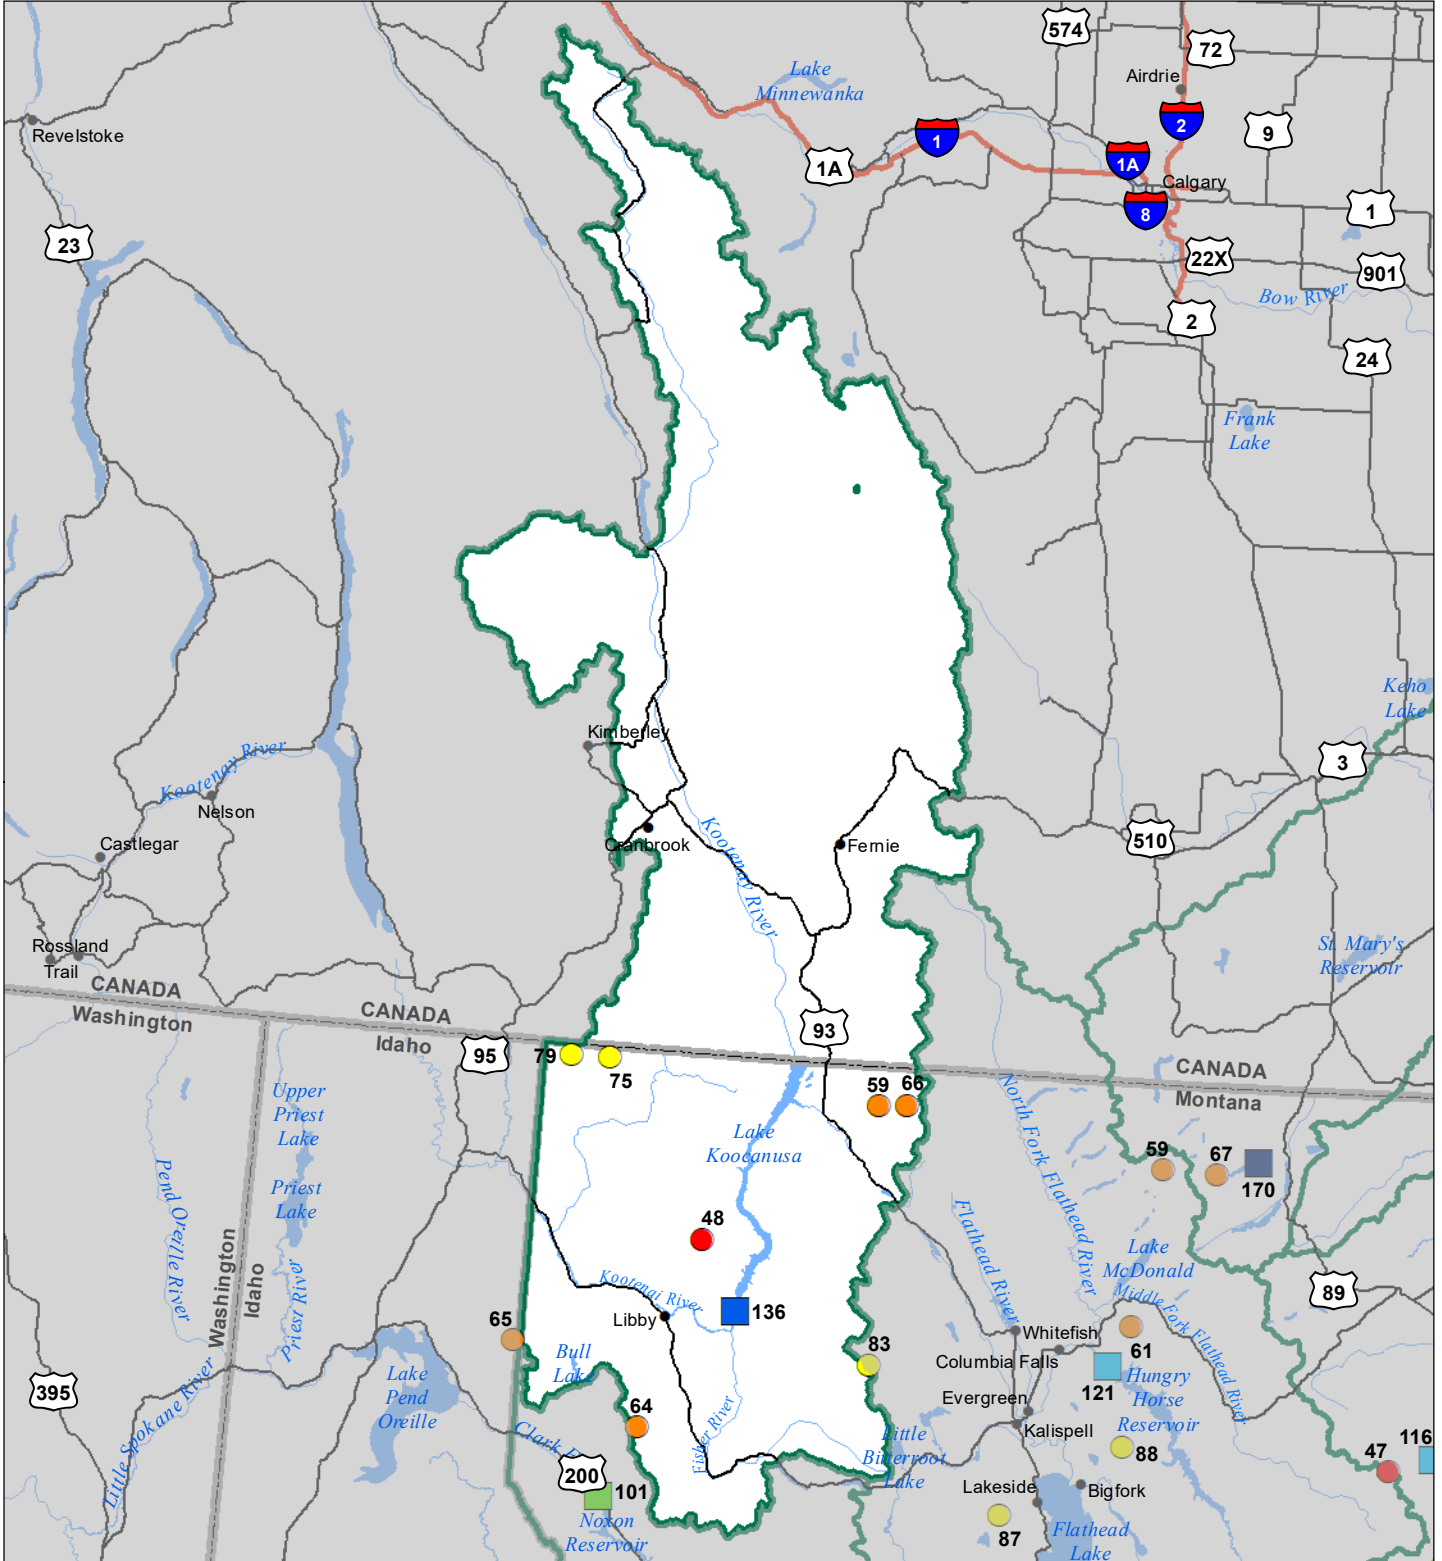

# Kootenai River Basin Monthly Precipitation and Reservoir Levels Percentage of Normal May 1, 2024 (April 1, 2023 - May 1, 2024)

### Precipitation Percent of Normal

SNOTEL		COOP/ACIS	
● > 150%	● 71 - 90%	● > 150%	● 71 - 90%
● 131 - 150%	● 51 - 70%	● 131 - 150%	● 51 - 70%
● 111 - 130%	● 1 - 50%	● 111 - 130%	● 1 - 50%
● 91 - 110%		● 91 - 110%	

### Reservoirs Percent of Normal

■ > 150%
■ 131 - 150%
■ 111 - 130%
■ 91 - 110%
■ 71 - 90%
■ 51 - 70%
■ 1 - 50%