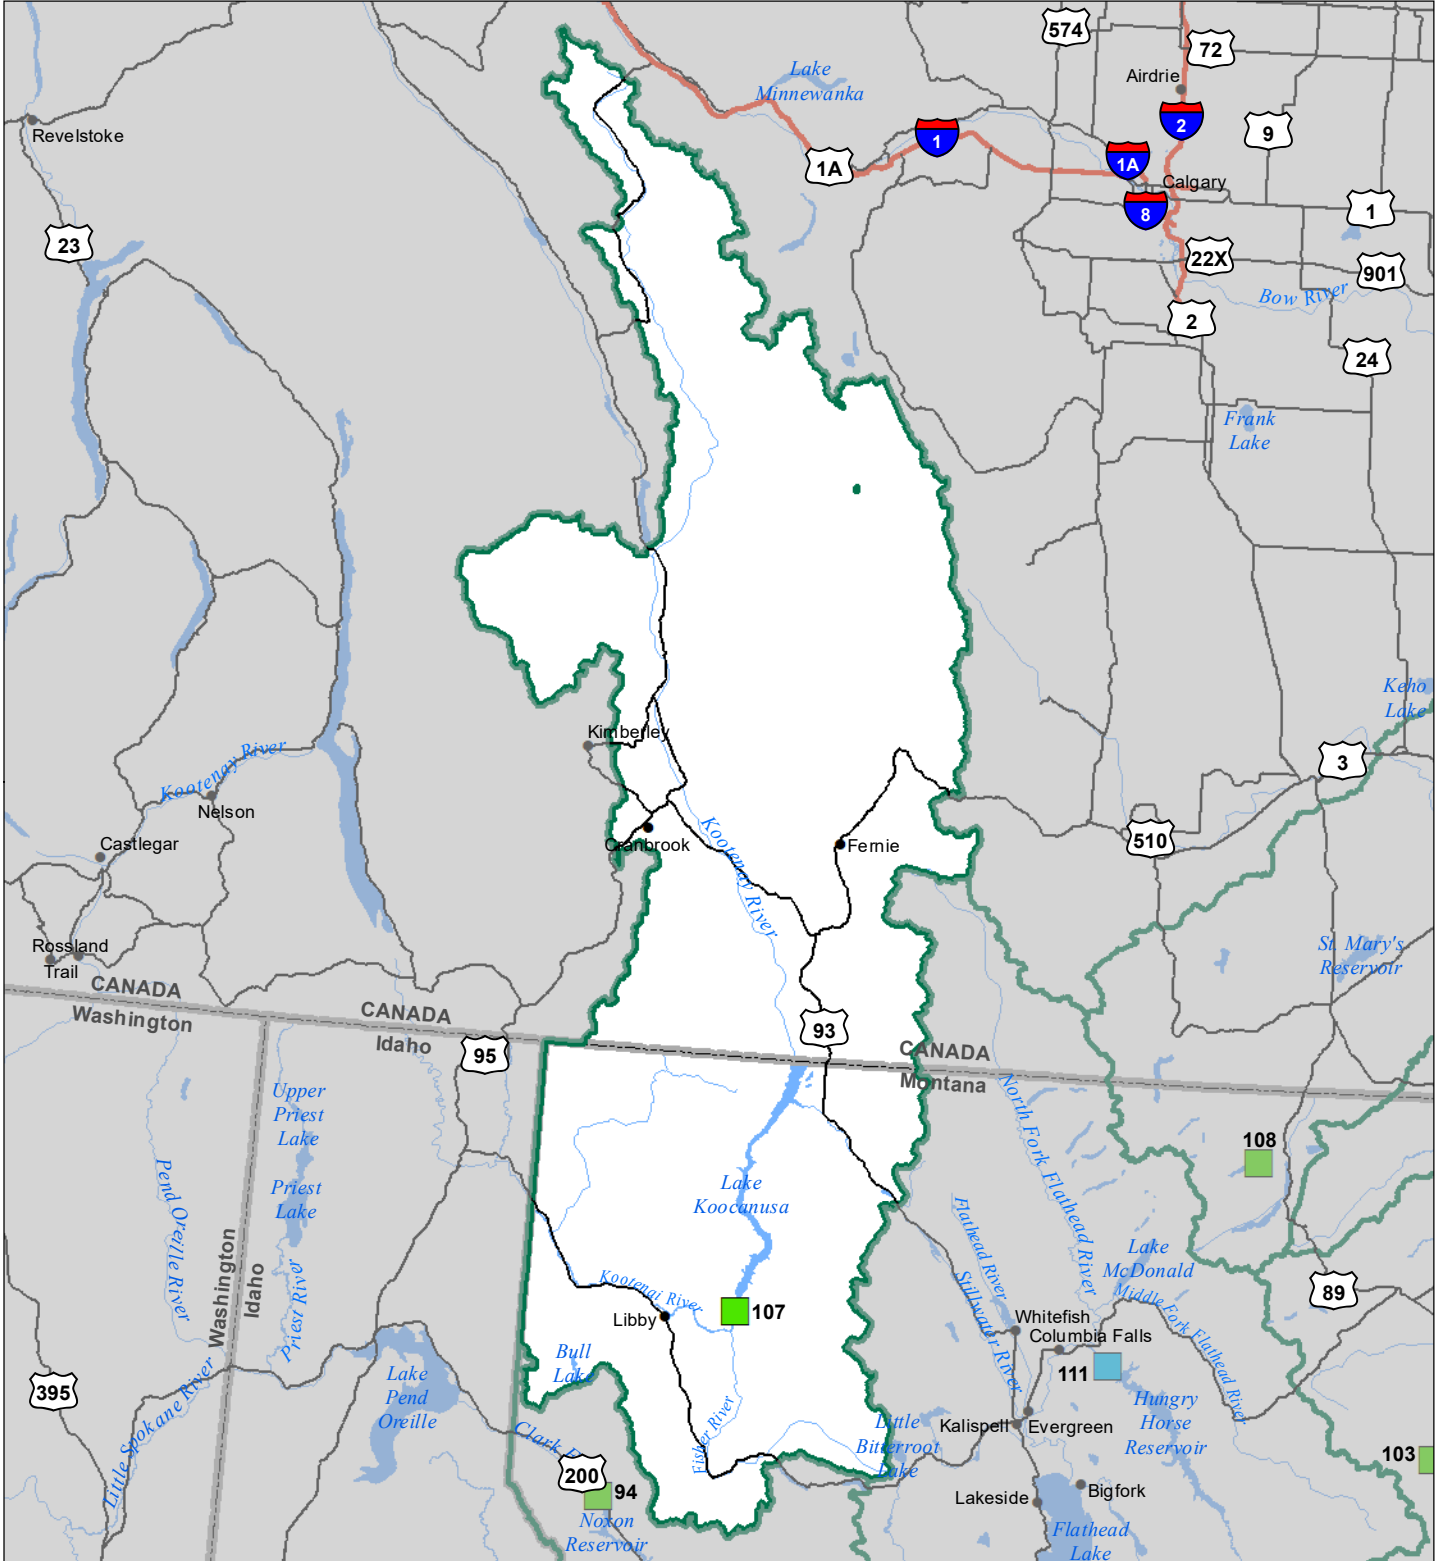

Kootenai River Basin Monthly Precipitation and Reservoir Levels Percentage of Normal June 1, 2024 (May 1, 2023 - June 1, 2024)

Precipitation Percent of Normal

SNOTEL

- > 150%
- 71 - 90%
- 51 - 70%
- 1 - 50%
- 111 - 130%
- 91 - 110%

COOP/ACIS

- > 150%
- 71 - 90%
- 51 - 70%
- 1 - 50%
- 111 - 130%
- 91 - 110%

Reservoirs Percent of Normal

- > 150%
- 131 - 150%
- 111 - 130%
- 91 - 110%
- 71 - 90%
- 51 - 70%
- 1 - 50%