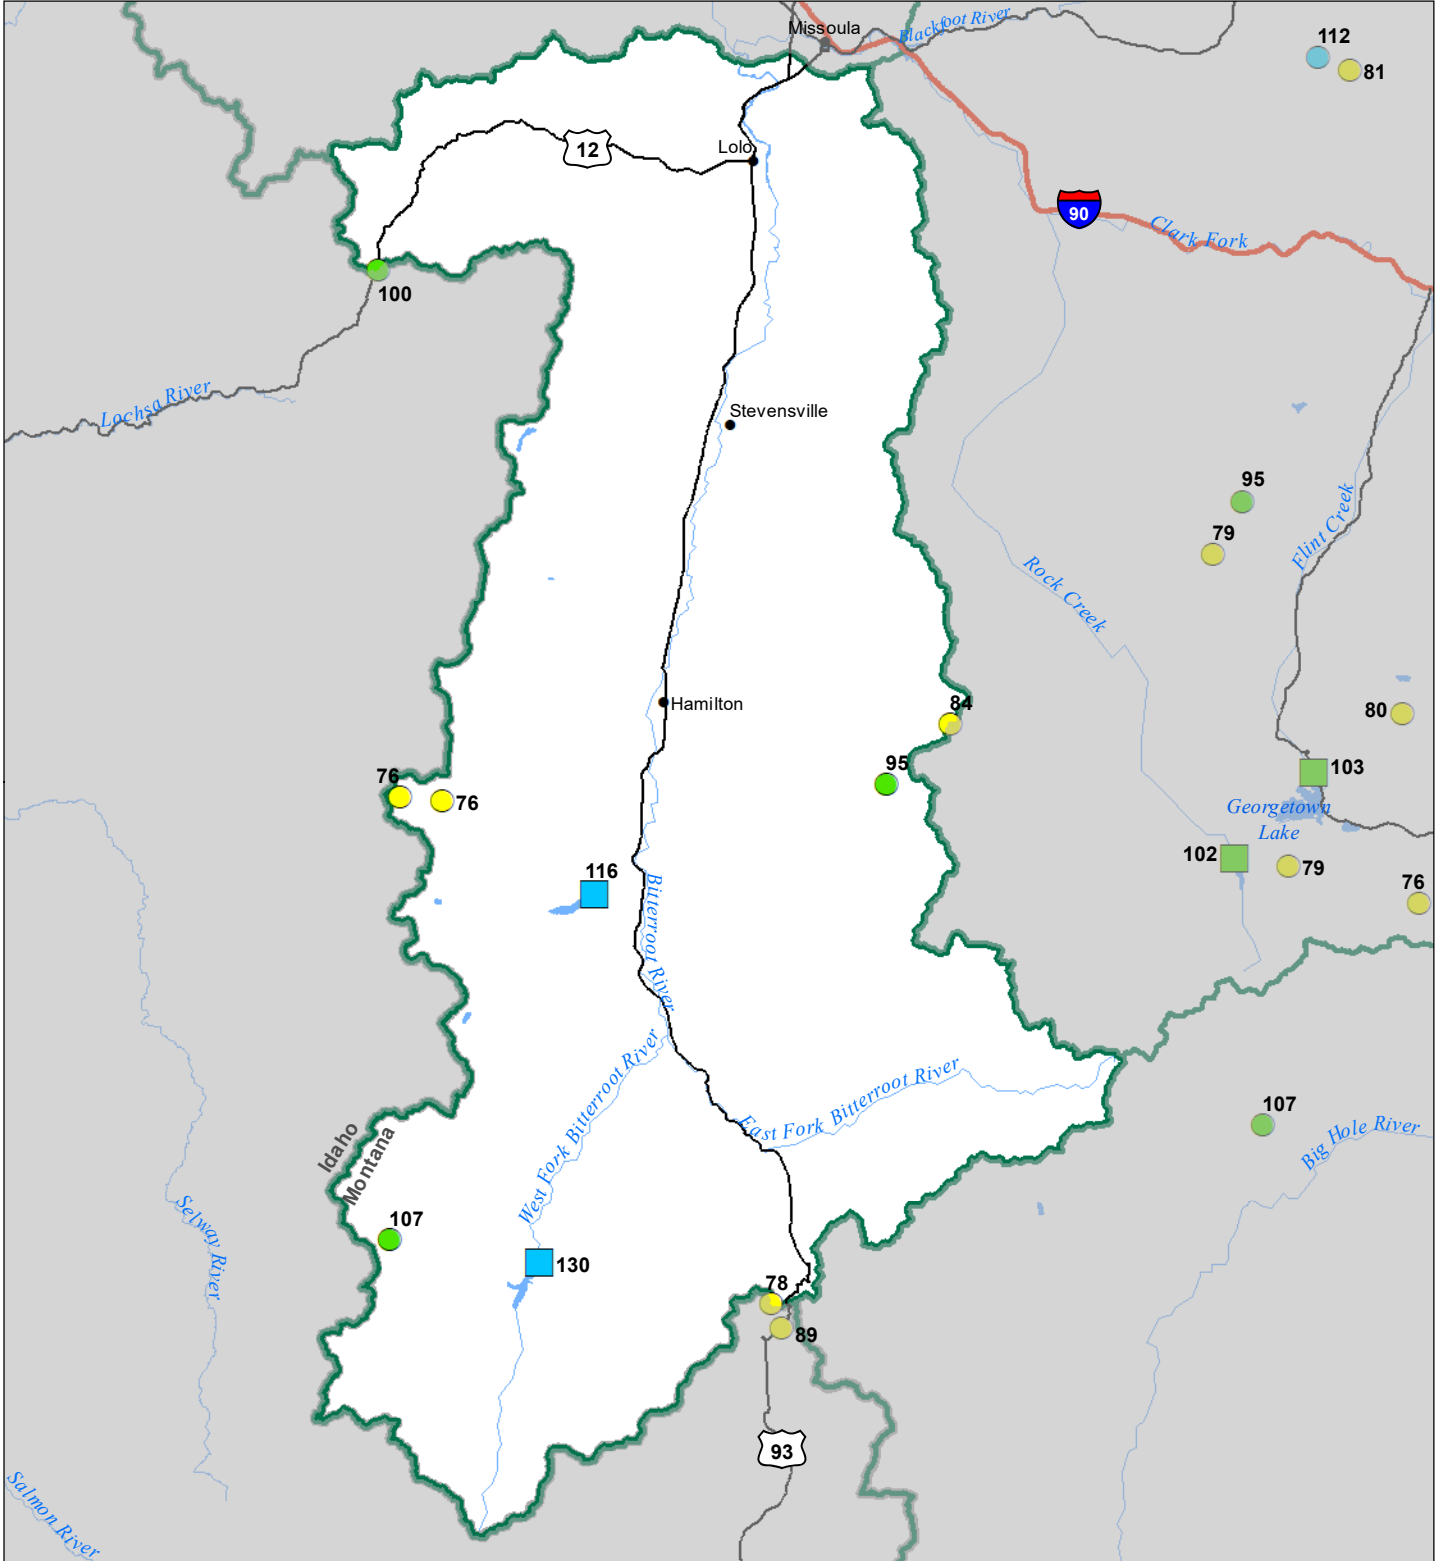

Bitterroot River Basin Monthly Precipitation and Reservoir Levels Percentage of Normal May 1, 2024 (April 1, 2023 - May 1, 2024)

Precipitation Percent of Normal

SNOTEL

- > 150%
- 131 - 150%
- 111 - 130%
- 91 - 110%
- 71 - 90%
- 51 - 70%
- 1 - 50%

COOP/ACIS

- > 150%
- 131 - 150%
- 111 - 130%
- 91 - 110%
- 71 - 90%
- 51 - 70%
- 1 - 50%

Reservoirs Percent of Normal

- > 150%
- 131 - 150%
- 111 - 130%
- 91 - 110%
- 71 - 90%
- 51 - 70%
- 1 - 50%