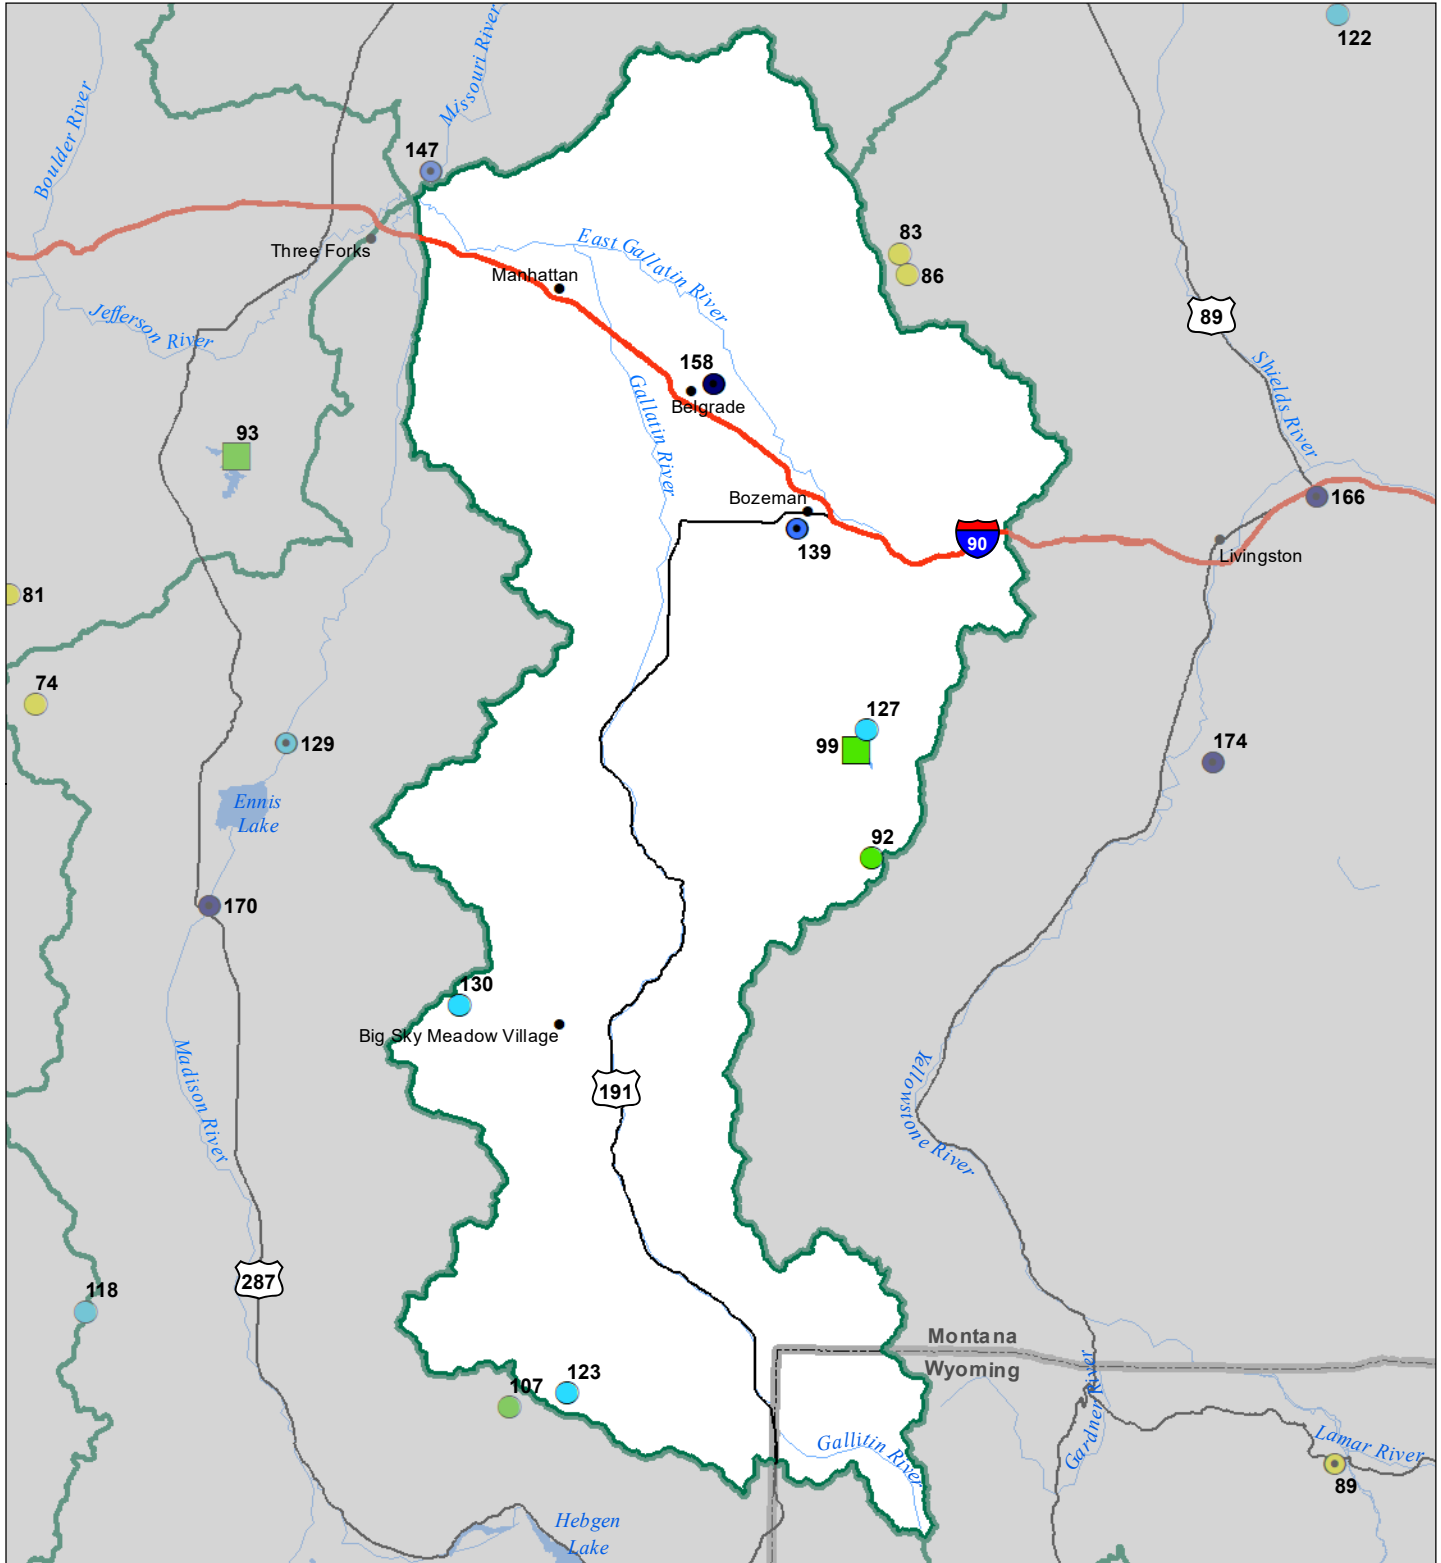

Gallatin River Basin Monthly Precipitation and Reservoir Levels Percentage of Normal November 1, 2022 (October 1, 2022 - November 1, 2022)

Precipitation Percent of Normal

SNOTEL

- > 150%
- 131 - 150%
- 111 - 130%
- 91 - 110%
- 71 - 90%
- 51 - 70%
- 1 - 50%