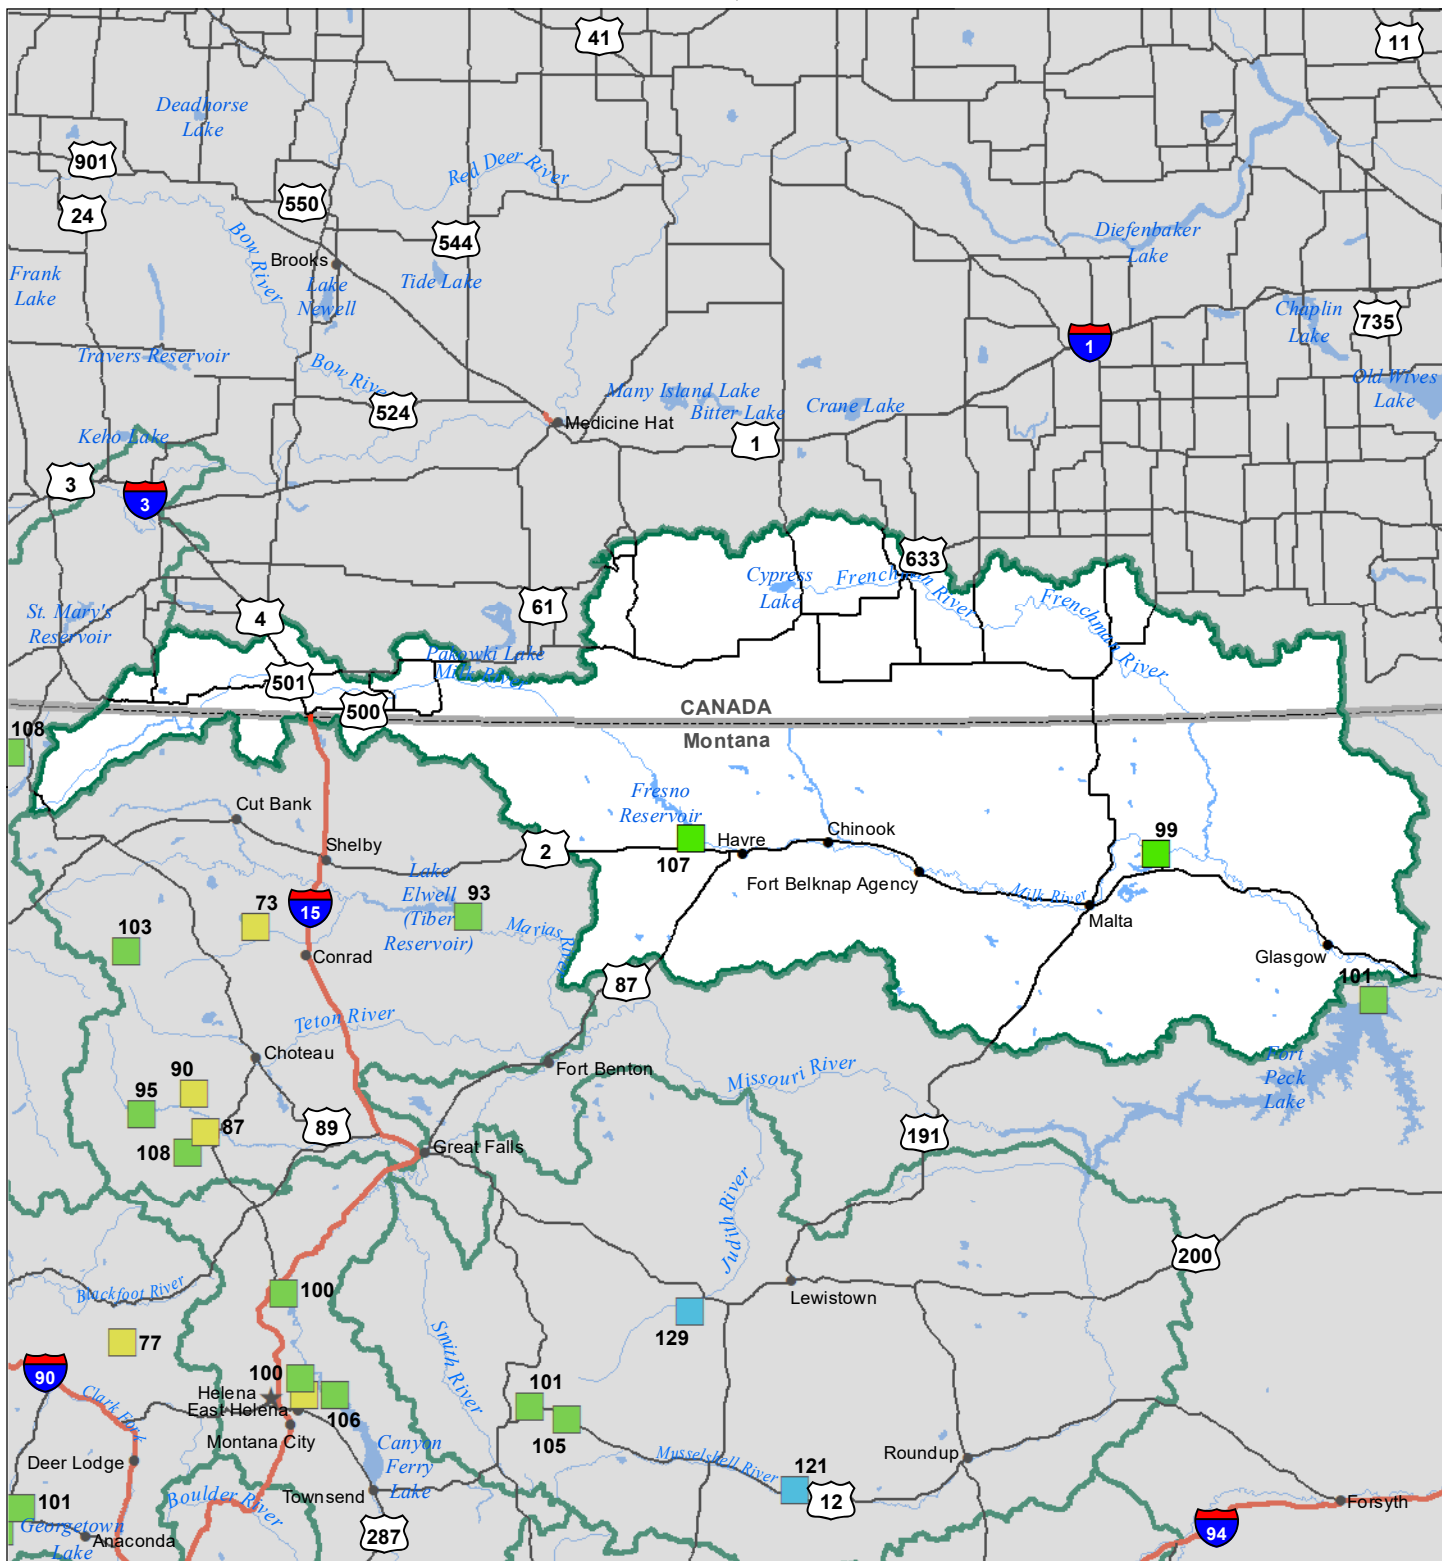

Milk River Basin

Water Year to Date Precipitation and Reservoir Levels

Percentage of Normal

June 1, 2024

Precipitation Percent of Normal

SNOTEL		COOP/ACIS	
■ > 150%	■ 71 - 90%	■ > 150%	■ 71 - 90%
■ 131 - 150%	■ 51 - 70%	■ 131 - 150%	■ 51 - 70%
■ 111 - 130%	■ 1 - 50%	■ 111 - 130%	■ 1 - 50%
■ 91 - 110%		■ 91 - 110%	

Reservoirs Percent of Normal

■ > 150%
■ 131 - 150%
■ 111 - 130%
■ 91 - 110%
■ 71 - 90%
■ 51 - 70%
■ 1 - 50%