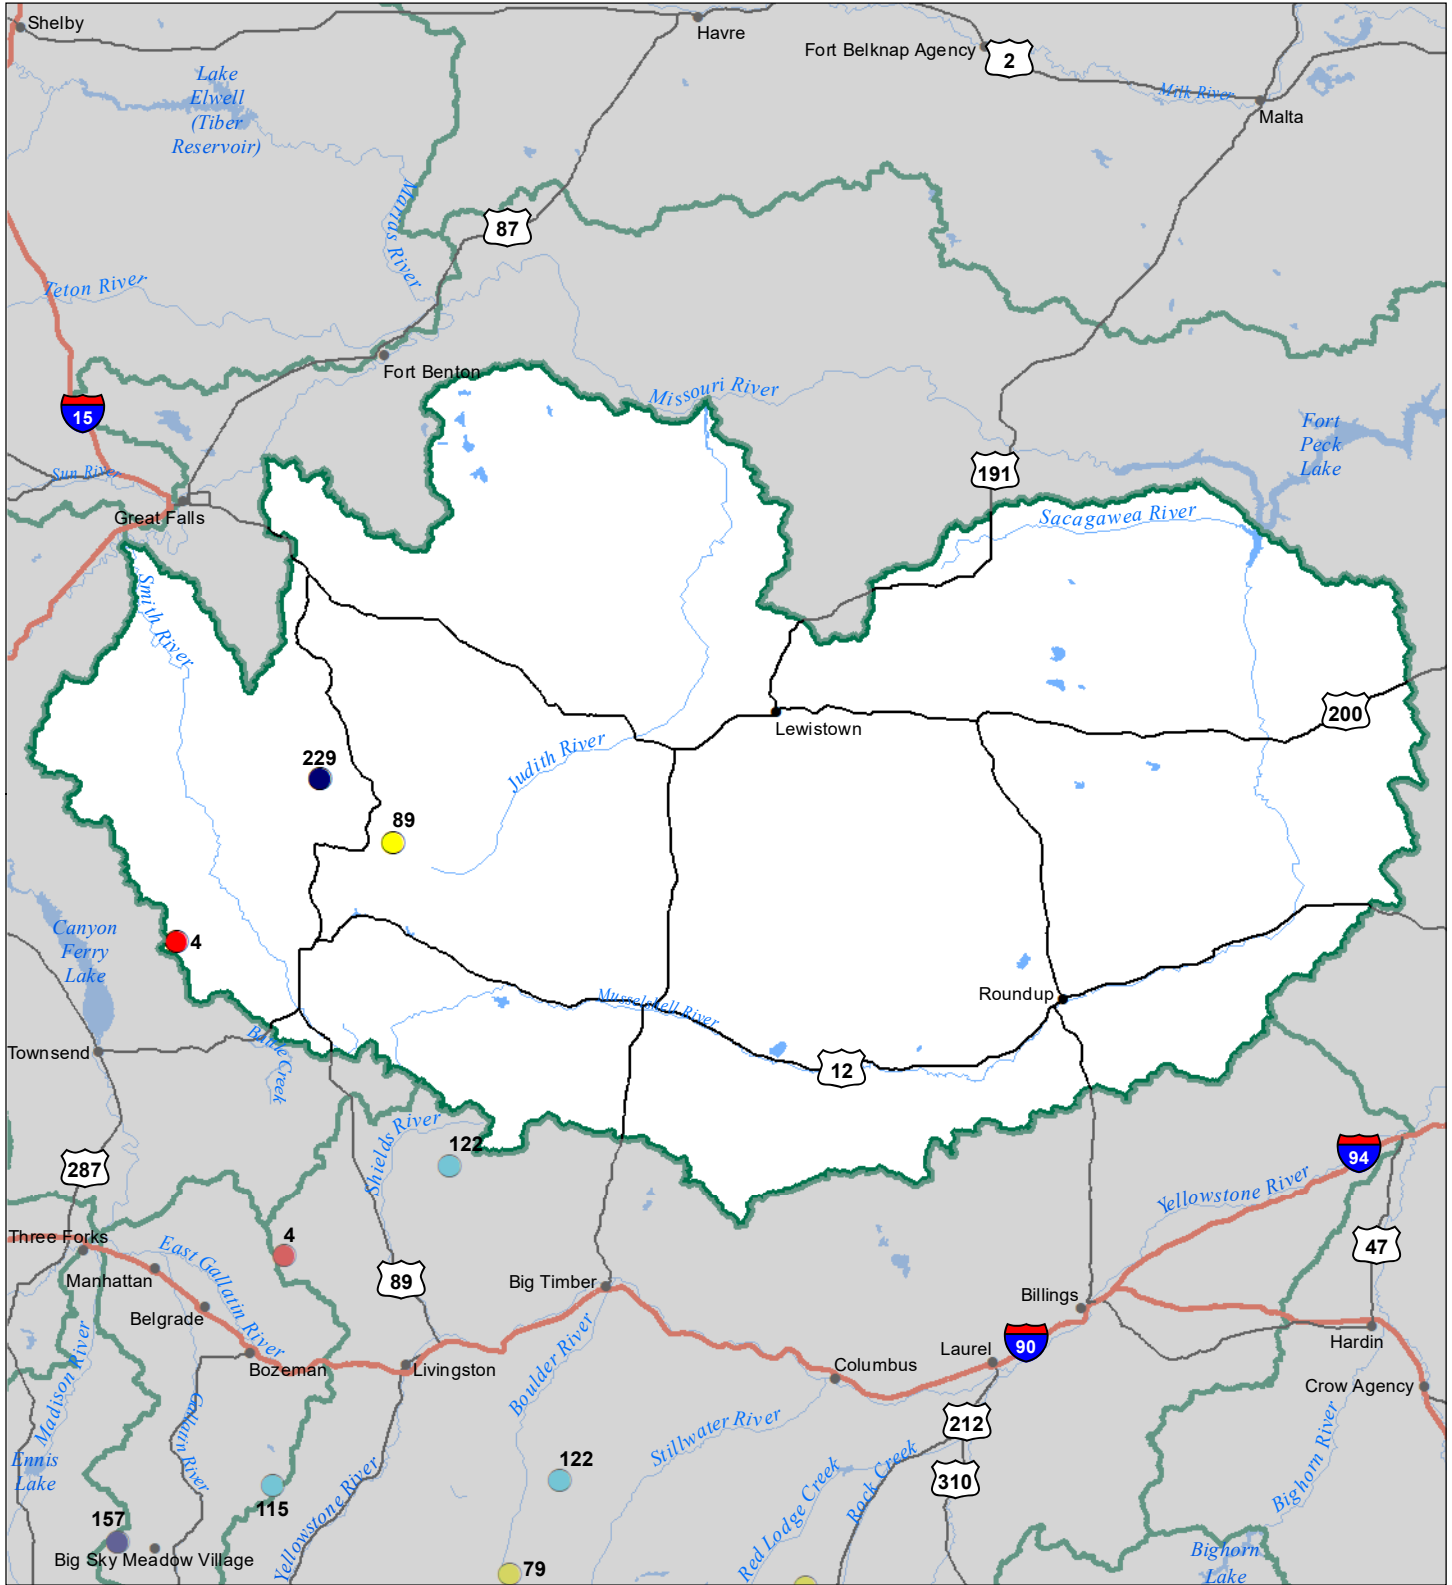

Smith-Judith-Musselshell River Basin Snow Water Equivalent Percentage of Normal June 1, 2024

Snow Water Equivalent Percent of Normal

SNOTEL

- > 150%
- 131 - 150%
- 111 - 130%
- 91 - 110%
- 71 - 90%
- 51 - 70%
- 1 - 50%
- *

Snowcourse

- ⊕ > 150%
- ⊕ 131 - 150%
- ⊕ 111 - 130%
- ⊕ 91 - 110%
- ⊕ 71 - 90%
- ⊕ 51 - 70%
- ⊕ 1 - 50%
- ⊕ *