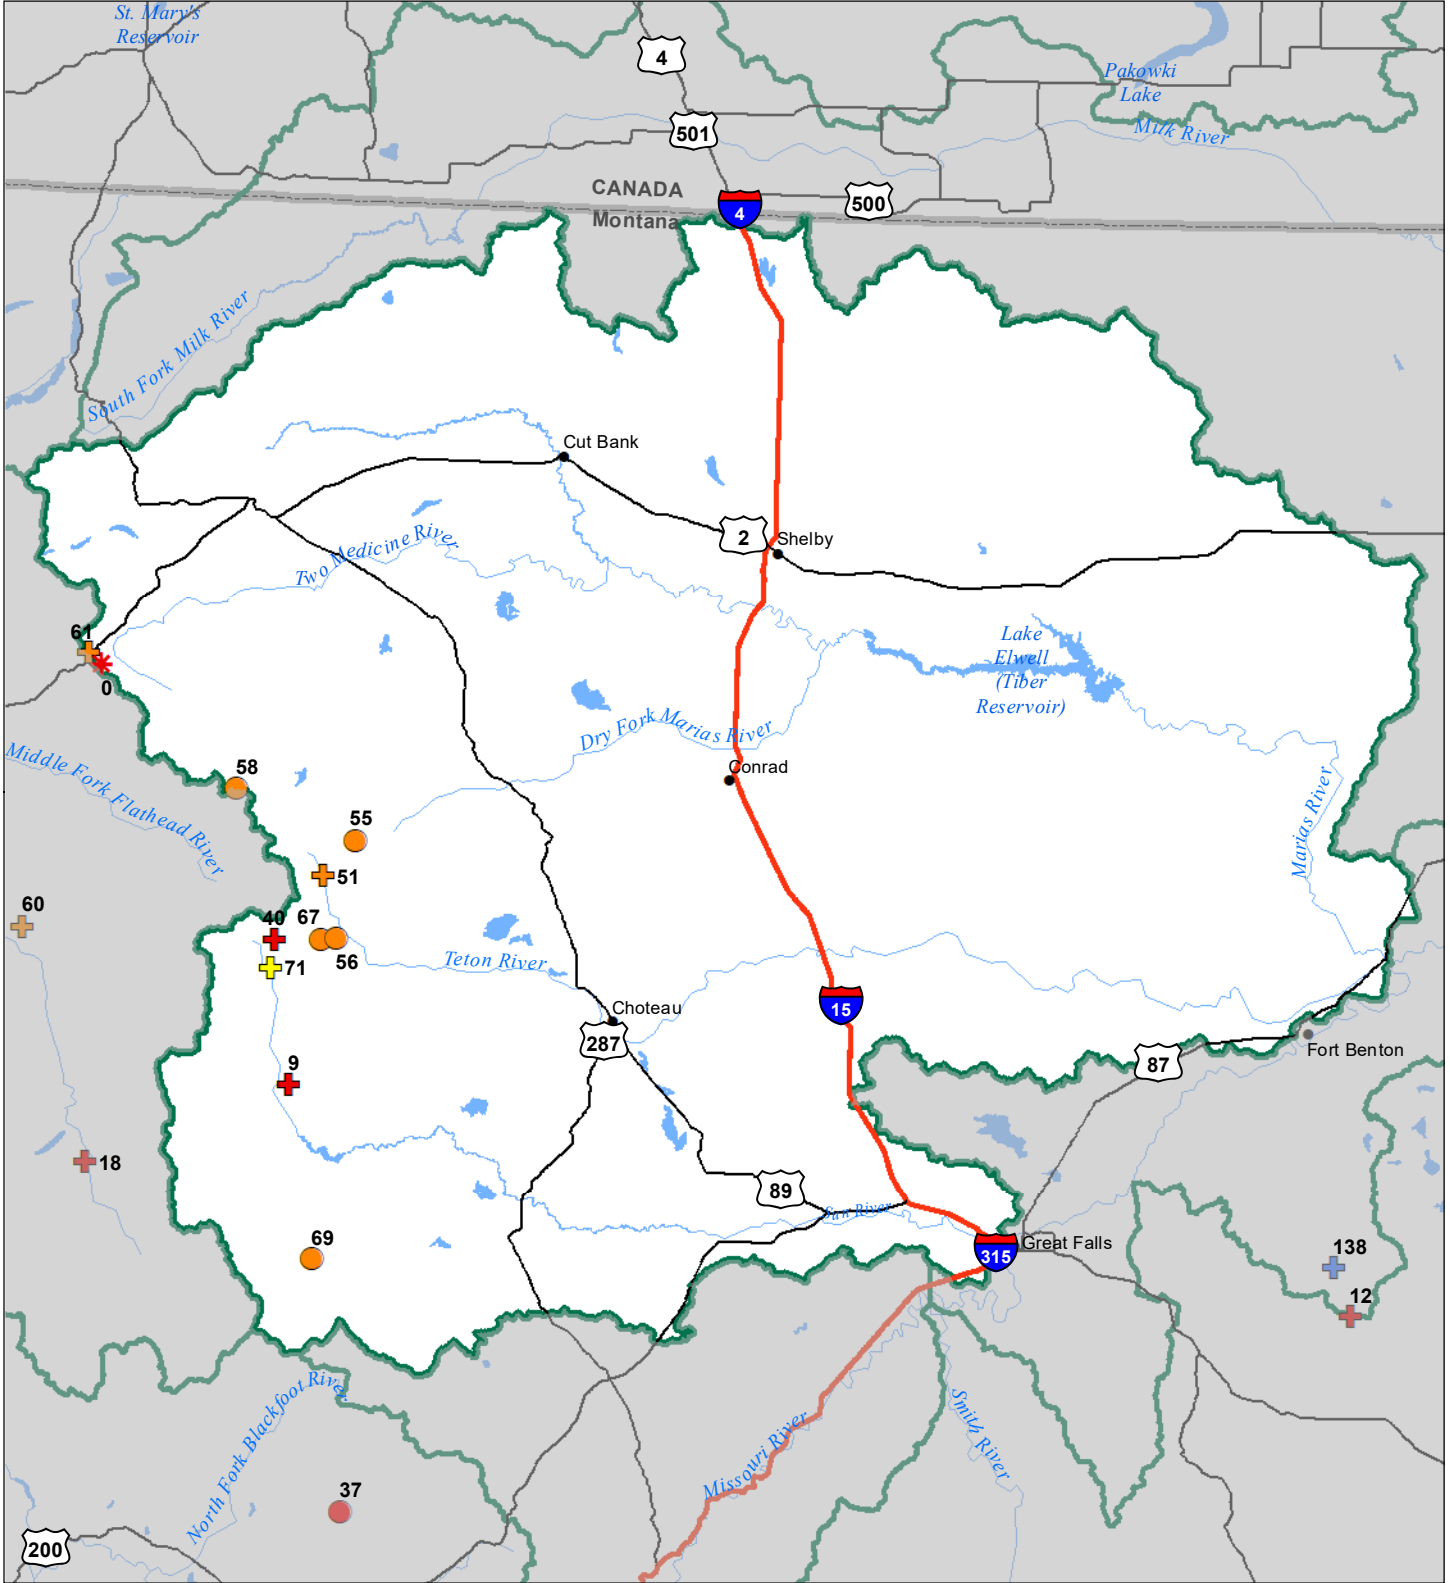

Sun-Teton-Marias River Basin Snow Water Equivalent Percentage of Normal April 1, 2024

Snow Water Equivalent Percent of Normal

SNOTEL

- > 150%
- 131 - 150%
- 111 - 130%
- 91 - 110%
- 71 - 90%
- 51 - 70%
- 1 - 50%
- 0%

Snowcourse

- ⊕ > 150%
- ⊕ 131 - 150%
- ⊕ 111 - 130%
- ⊕ 91 - 110%
- ⊕ 71 - 90%
- ⊕ 51 - 70%
- ⊕ 1 - 50%
- ⊕ 0%