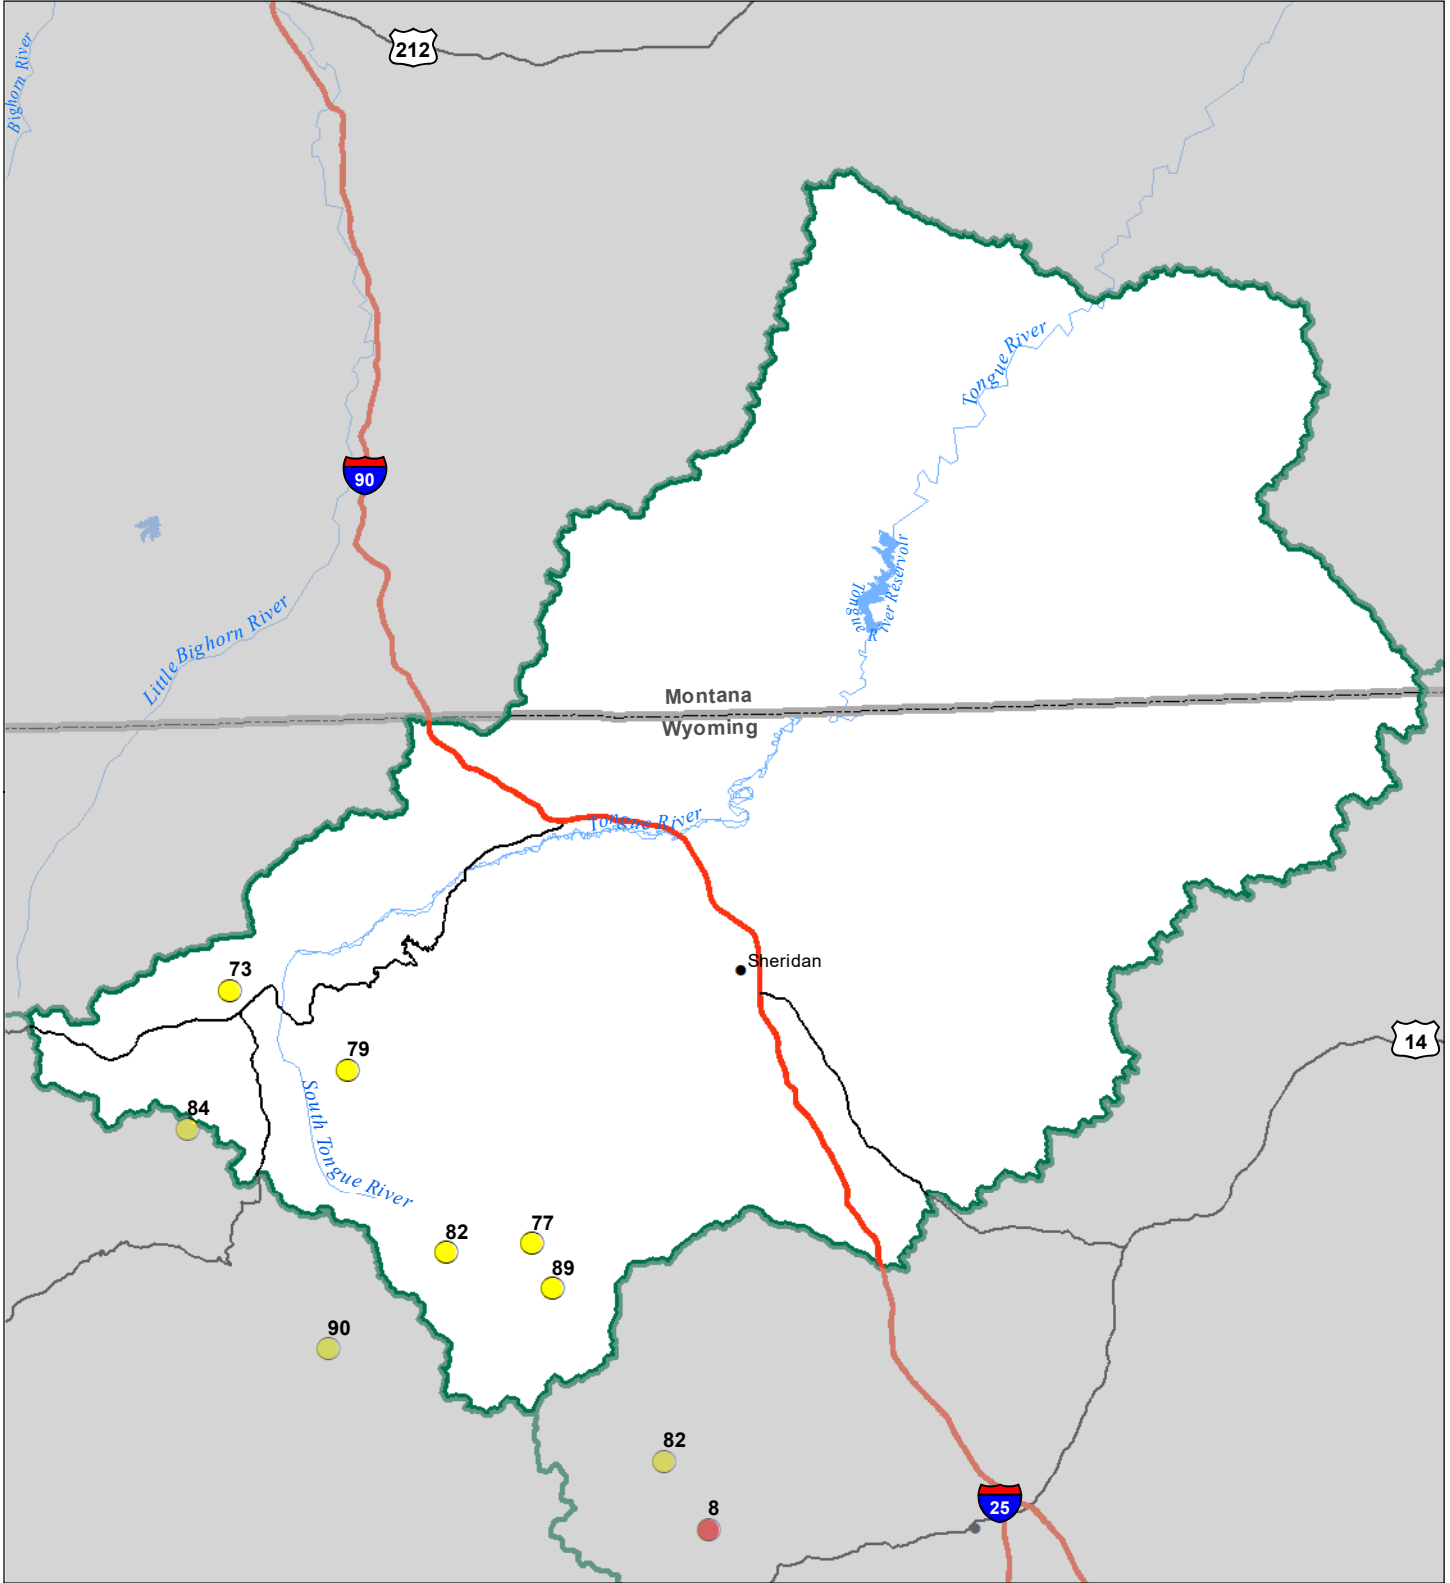

Tongue River Basin Snow Water Equivalent Percentage of Normal May 1, 2024

Snow Water Equivalent Percent of Normal

SNOTEL

- > 150%
- 131 - 150%
- 111 - 130%
- 91 - 110%
- 71 - 90%
- 51 - 70%
- 1 - 50%
- * 0%

Snowcourse

- + > 150%
- + 131 - 150%
- + 111 - 130%
- + 91 - 110%
- + 71 - 90%
- + 51 - 70%
- + 1 - 50%
- * 0%