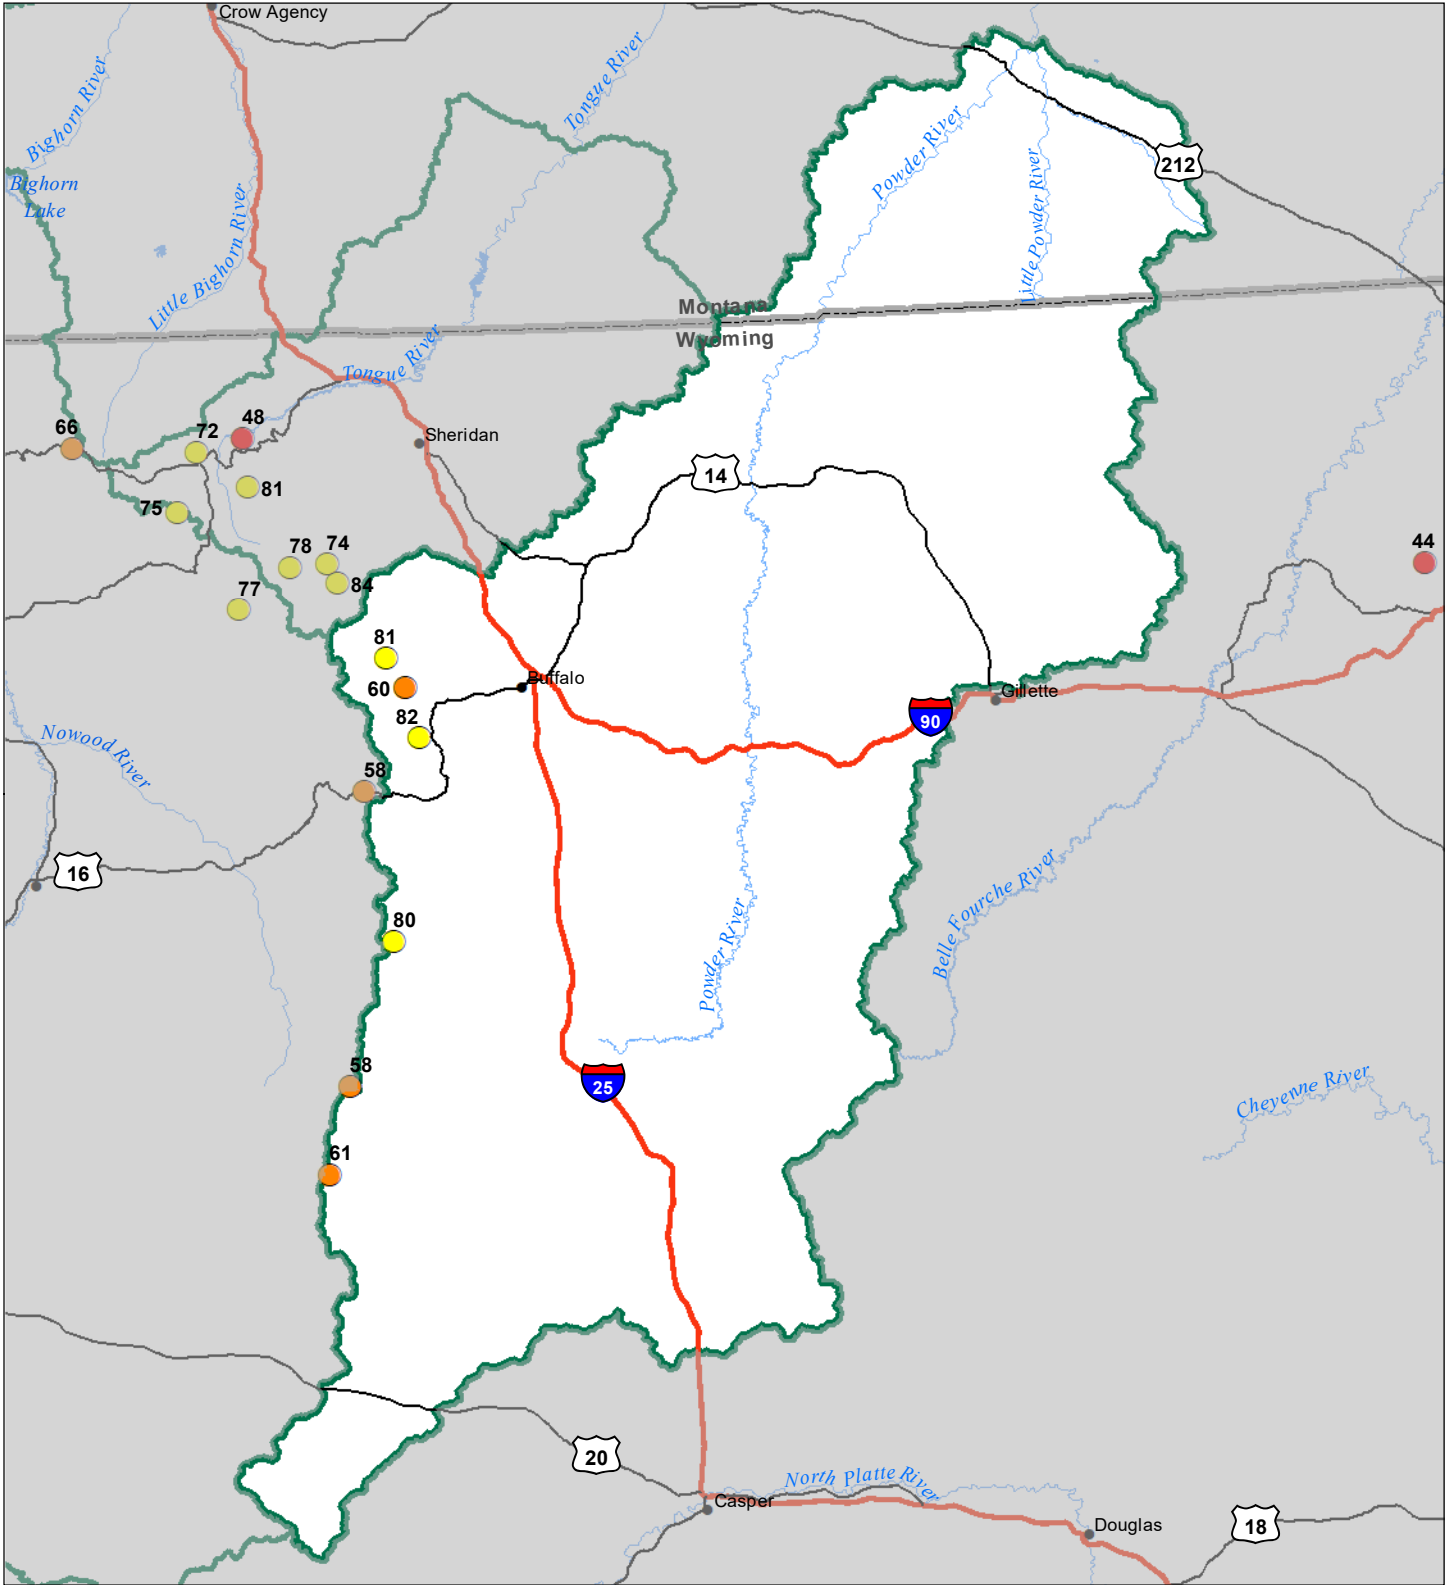

# Powder River Basin Snow Water Equivalent Percentage of Normal April 1, 2024

### Snow Water Equivalent Percent of Normal

#### SNOTEL

- > 150%
- 131 - 150%
- 111 - 130%
- 91 - 110%
- 71 - 90%
- 51 - 70%
- 1 - 50%
- \* 0%

#### Snowcourse

- + > 150%
- + 131 - 150%
- + 111 - 130%
- + 91 - 110%
- + 71 - 90%
- + 51 - 70%
- + 1 - 50%
- \* 0%