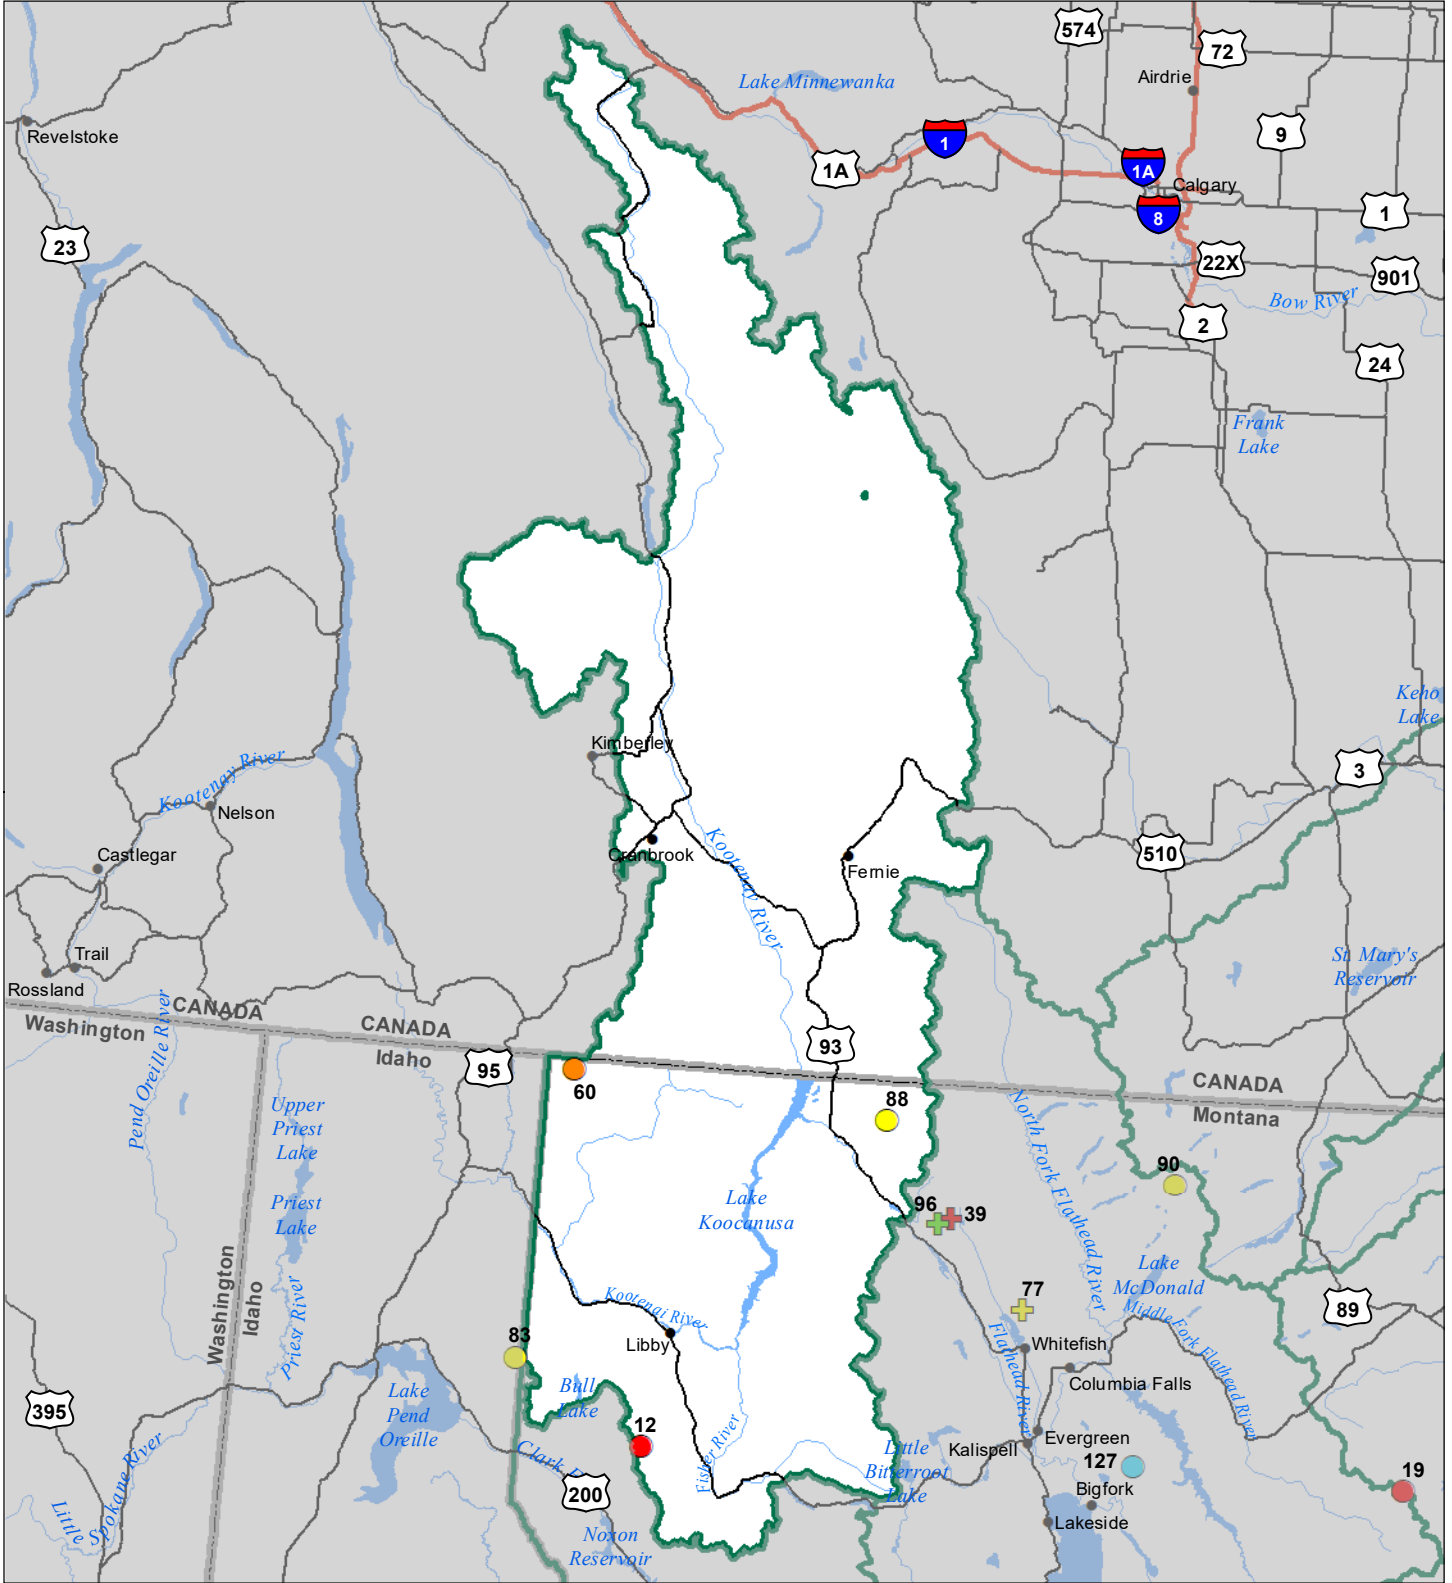

# Kootenai River Basin Snow Water Equivalent Percentage of Normal June 1, 2024

## Snow Water Equivalent Percent of Normal

### SNOTEL

- > 150%
- 131 - 150%
- 111 - 130%
- 91 - 110%
- 71 - 90%
- 51 - 70%
- 1 - 50%
- \* 0%

### Snowcourse

- + > 150%
- + 131 - 150%
- + 111 - 130%
- + 91 - 110%
- + 71 - 90%
- + 51 - 70%
- + 1 - 50%
- \* 0%