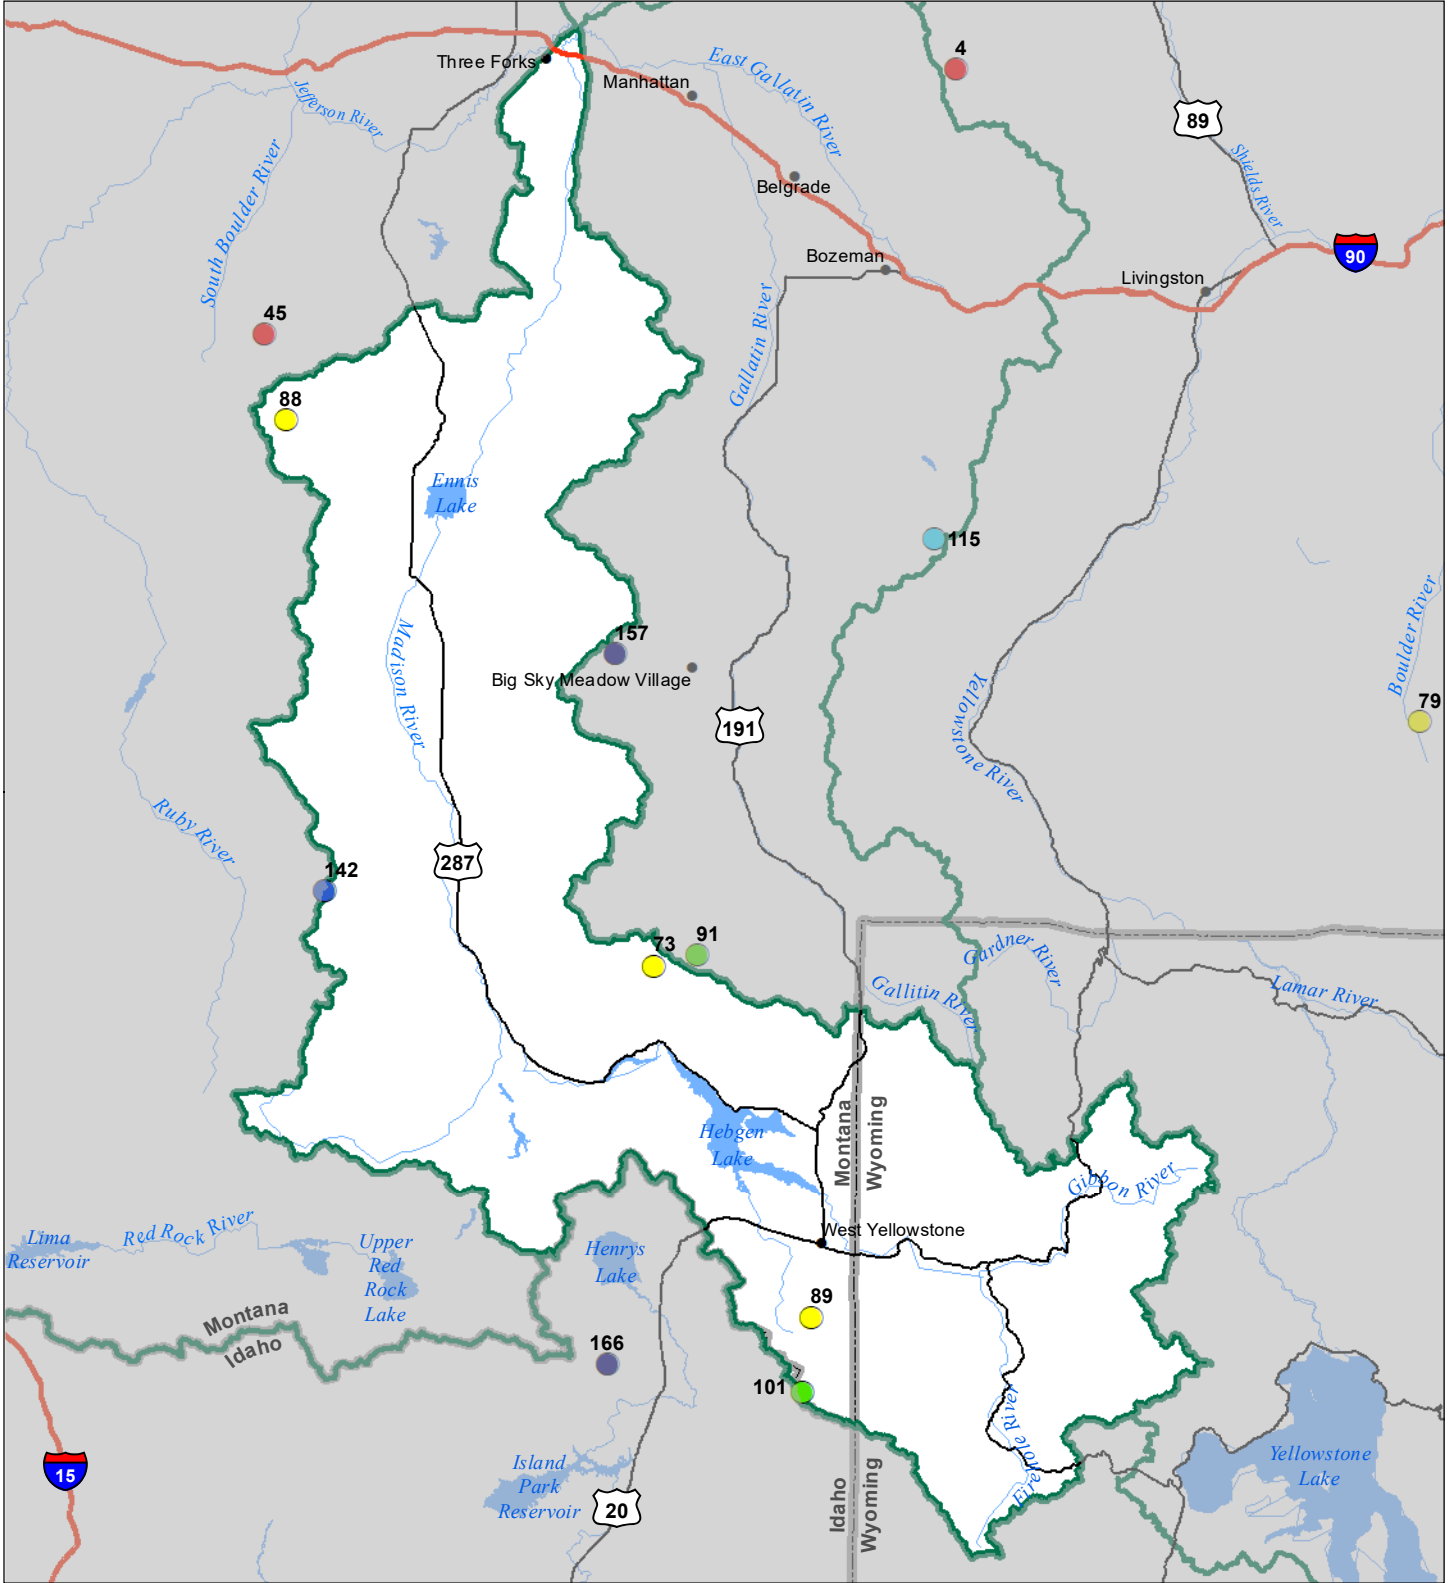

Madison River Basin Snow Water Equivalent Percentage of Normal June 1, 2024

Snow Water Equivalent Percent of Normal

SNOTEL

- > 150%
- 131 - 150%
- 111 - 130%
- 91 - 110%
- 71 - 90%
- 51 - 70%
- 1 - 50%
- * 0%

Snowcourse

- + > 150%
- + 131 - 150%
- + 111 - 130%
- + 91 - 110%
- + 71 - 90%
- + 51 - 70%
- + 1 - 50%
- * 0%