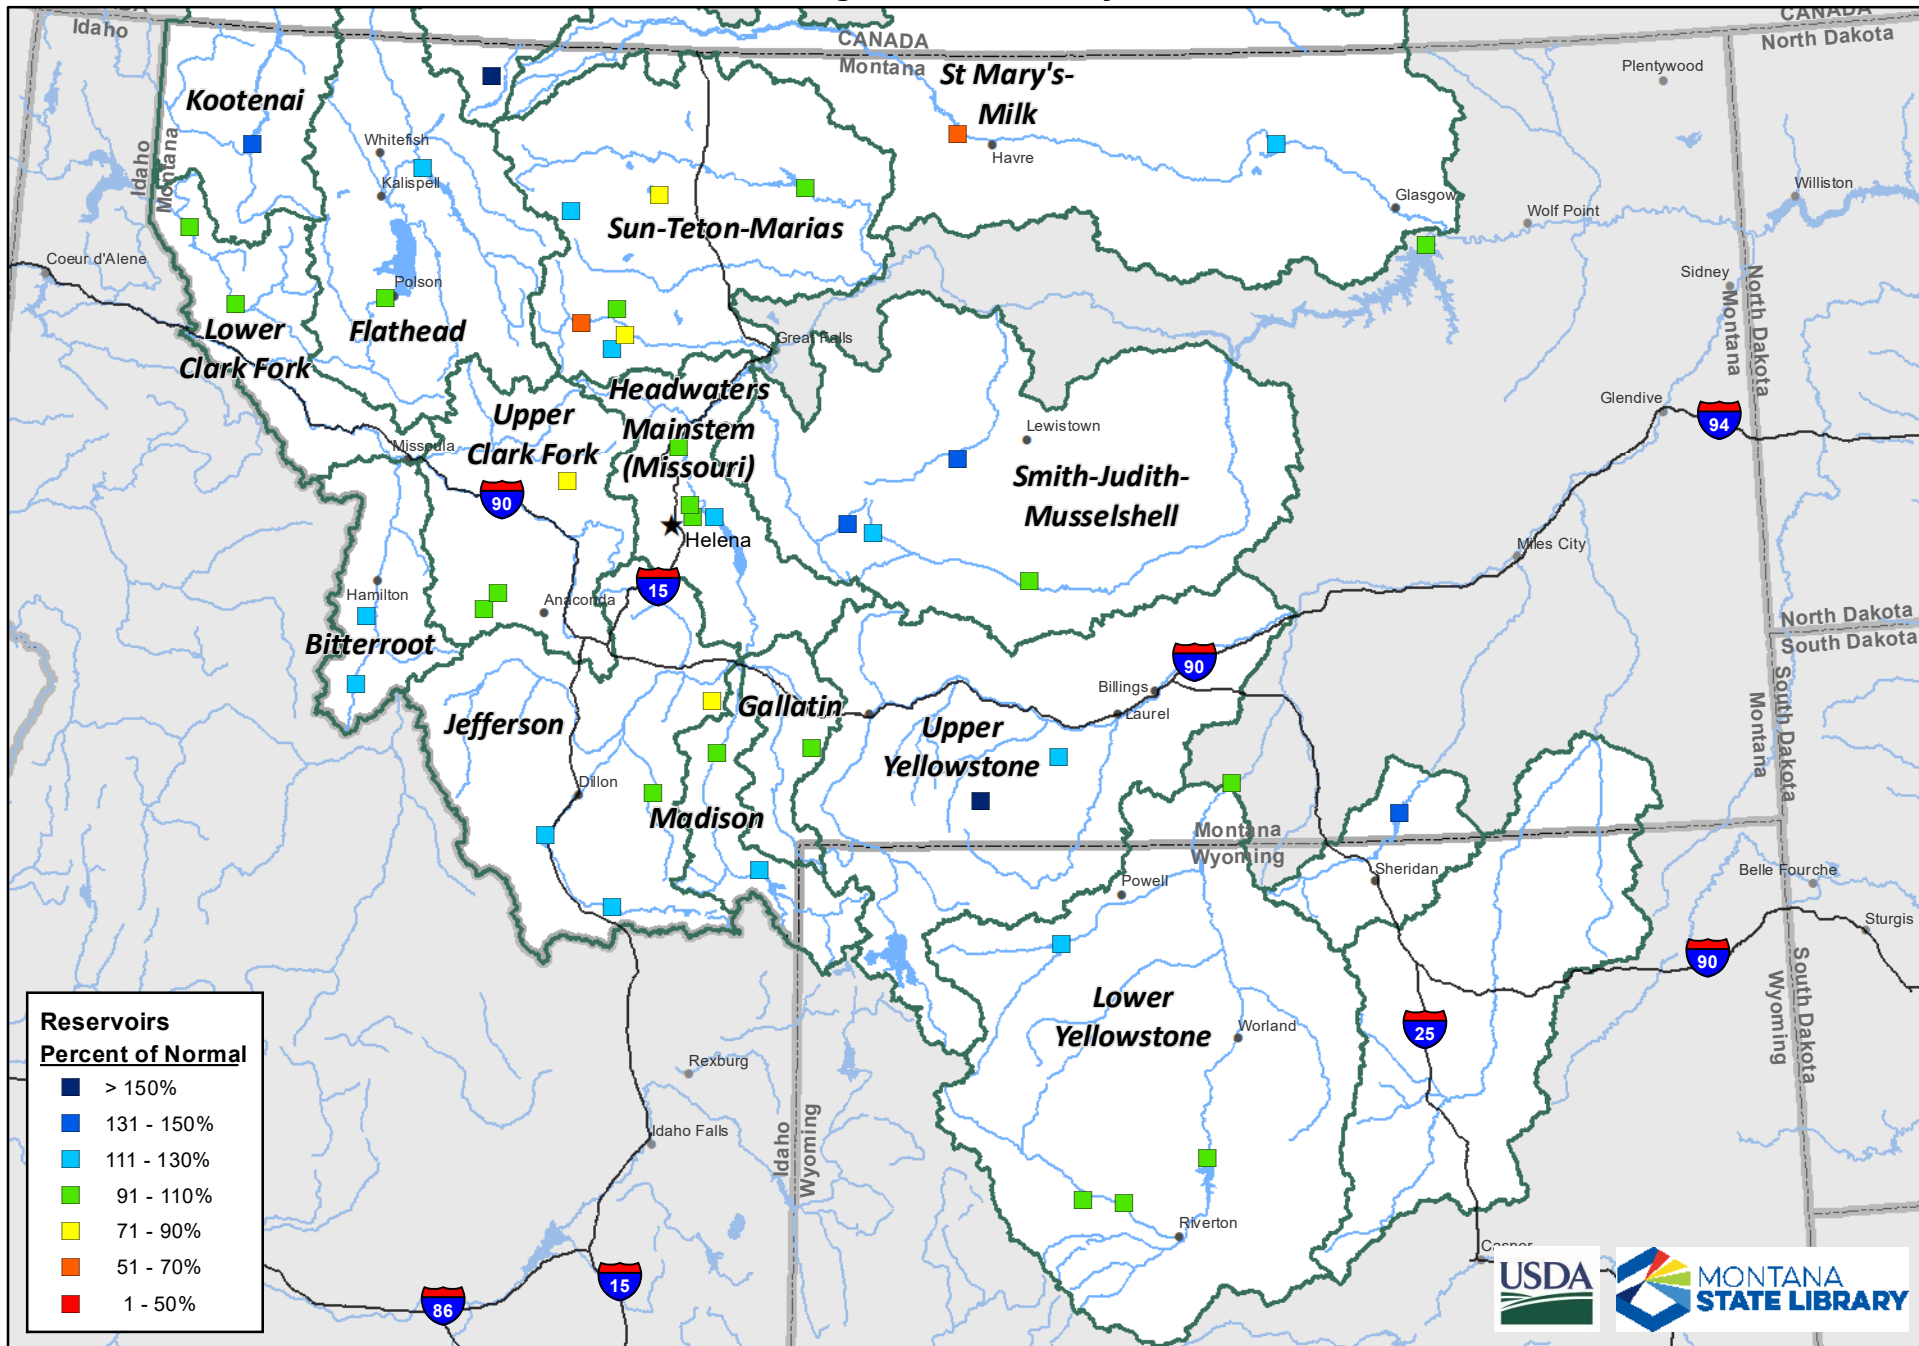

Montana Data Collection Office
 Reservoir Levels
 Percentage of Normal - May 1, 2024

Reservoirs	Percent of Normal
■	> 150%
■	131 - 150%
■	111 - 130%
■	91 - 110%
■	71 - 90%
■	51 - 70%
■	1 - 50%