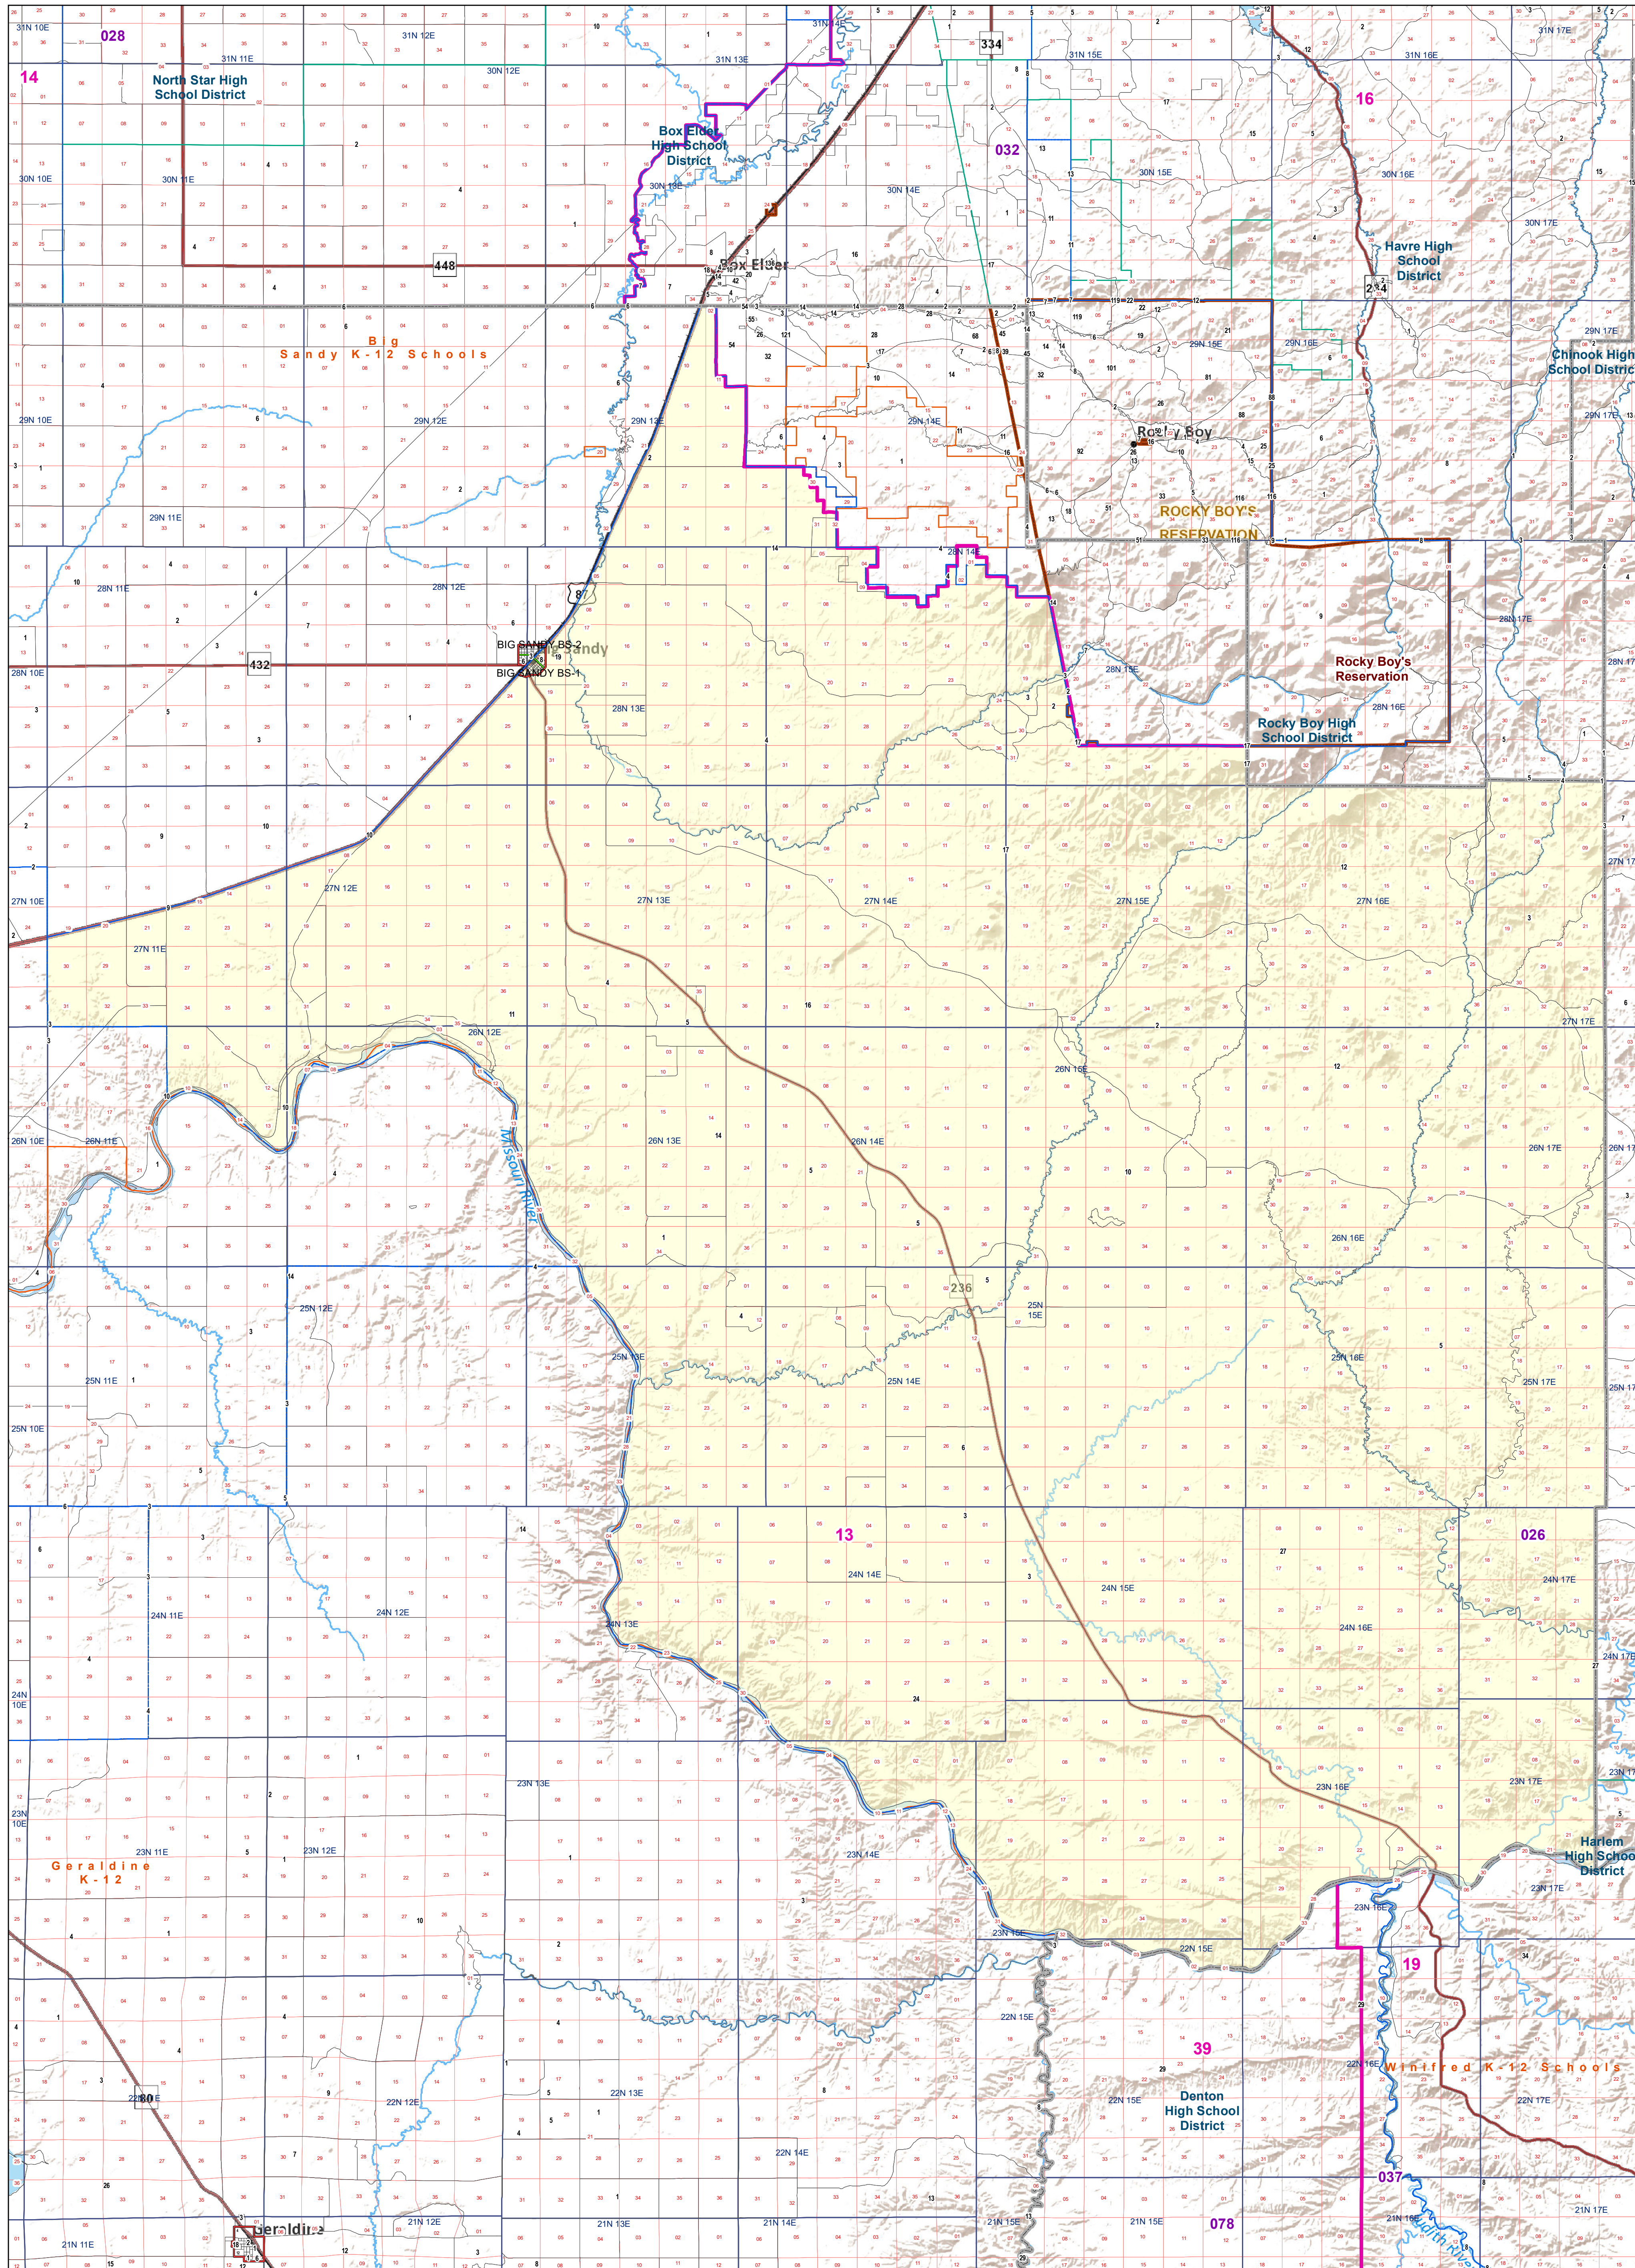

Chouteau County: BIG SANDY 9

Voting Precincts and Legislative Districts

- Voting Precincts
- Tribal Nations Reservations
- 2020 Census Blocks with Population 18 and Older Labeled
- Senate
- Unified (K-12) School Districts
- Township Boundary
- House
- Secondary School Districts
- Section Boundary
- Incorporated Cities and Towns
- Elementary School Districts
- Wards

Voting Precincts
 Montana State Library
 Created on 3/12/2023
 Meghan Burns | GeoEnabledElections@mt.gov
<https://geoenabled-elections-montana.hub.arcgis.com/>