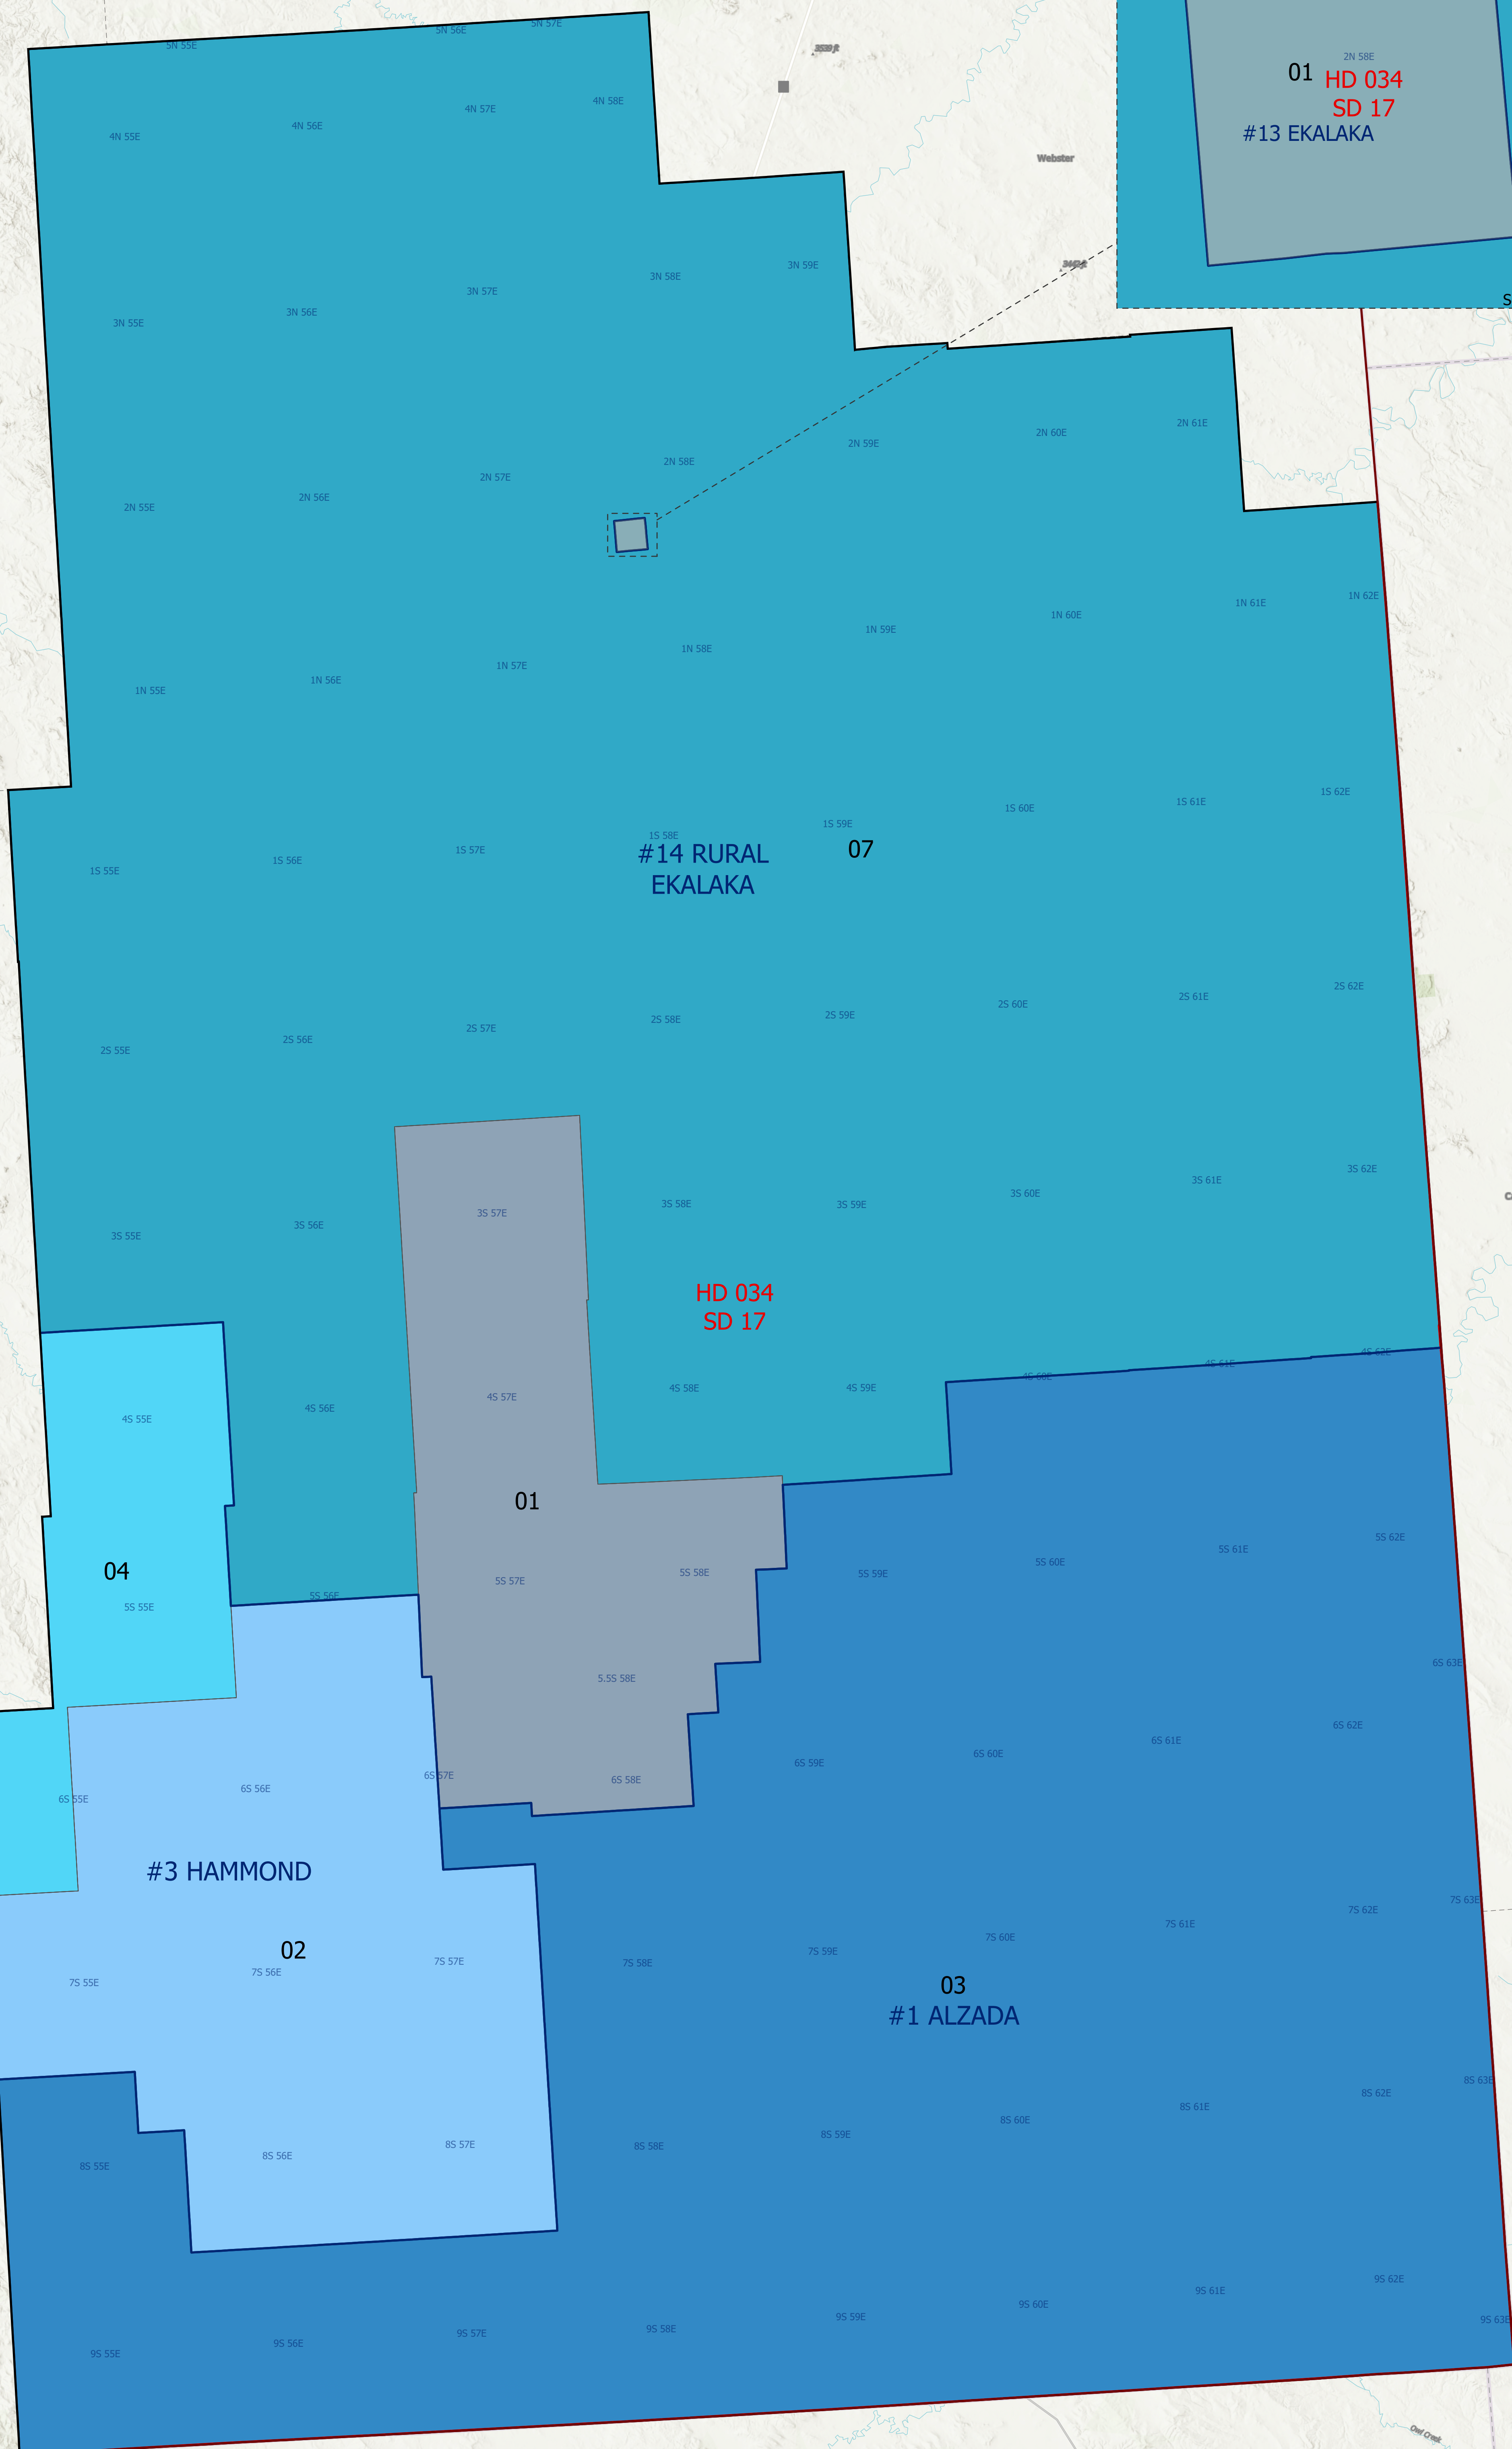

Carter County Precinct Splits

Ekalaka

01 HD 034
SD 17
#13 EKALAKA

Scale: 1:16,000

- City
- State Boundary
- County Boundary
- House/Senate District
- Precinct
- Precinct Split