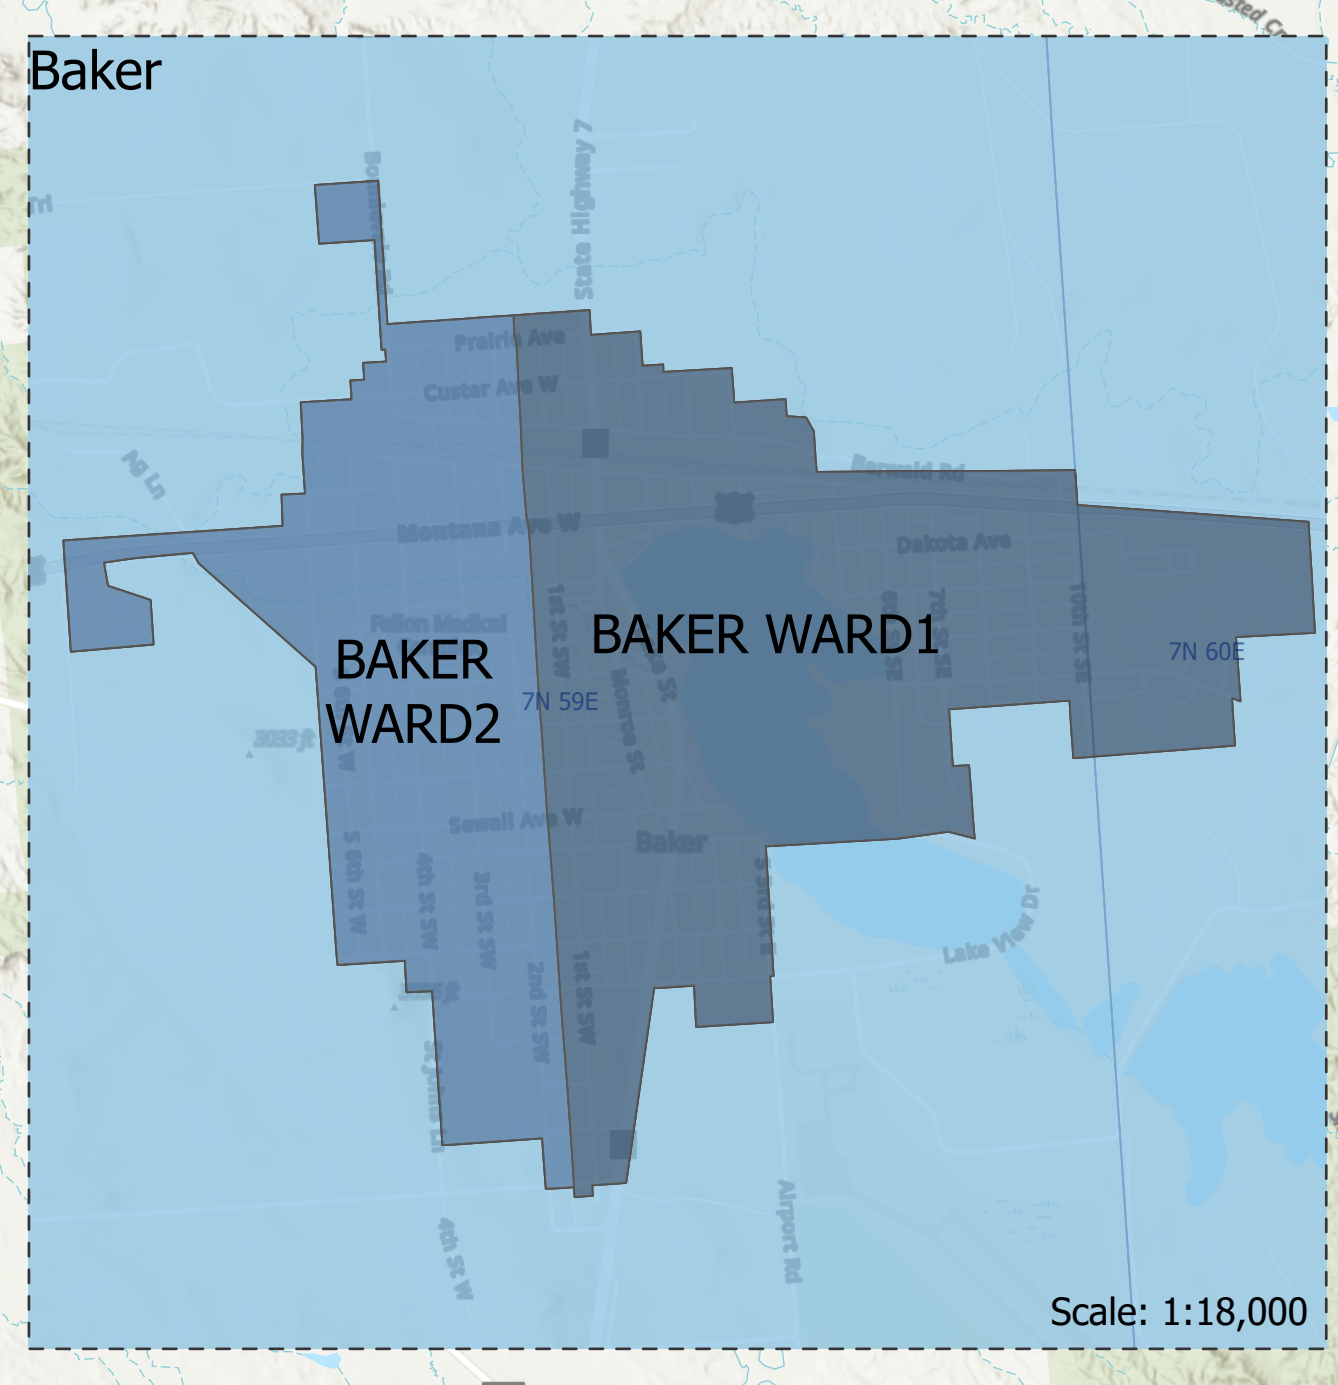

Fallon County Precinct Splits

HD 034
SD 17

PLEVNA RURAL

PRECINCT 1

BAKER RURAL

- City
- County Boundary
- House/Senate District
- Precinct
- Precinct Split