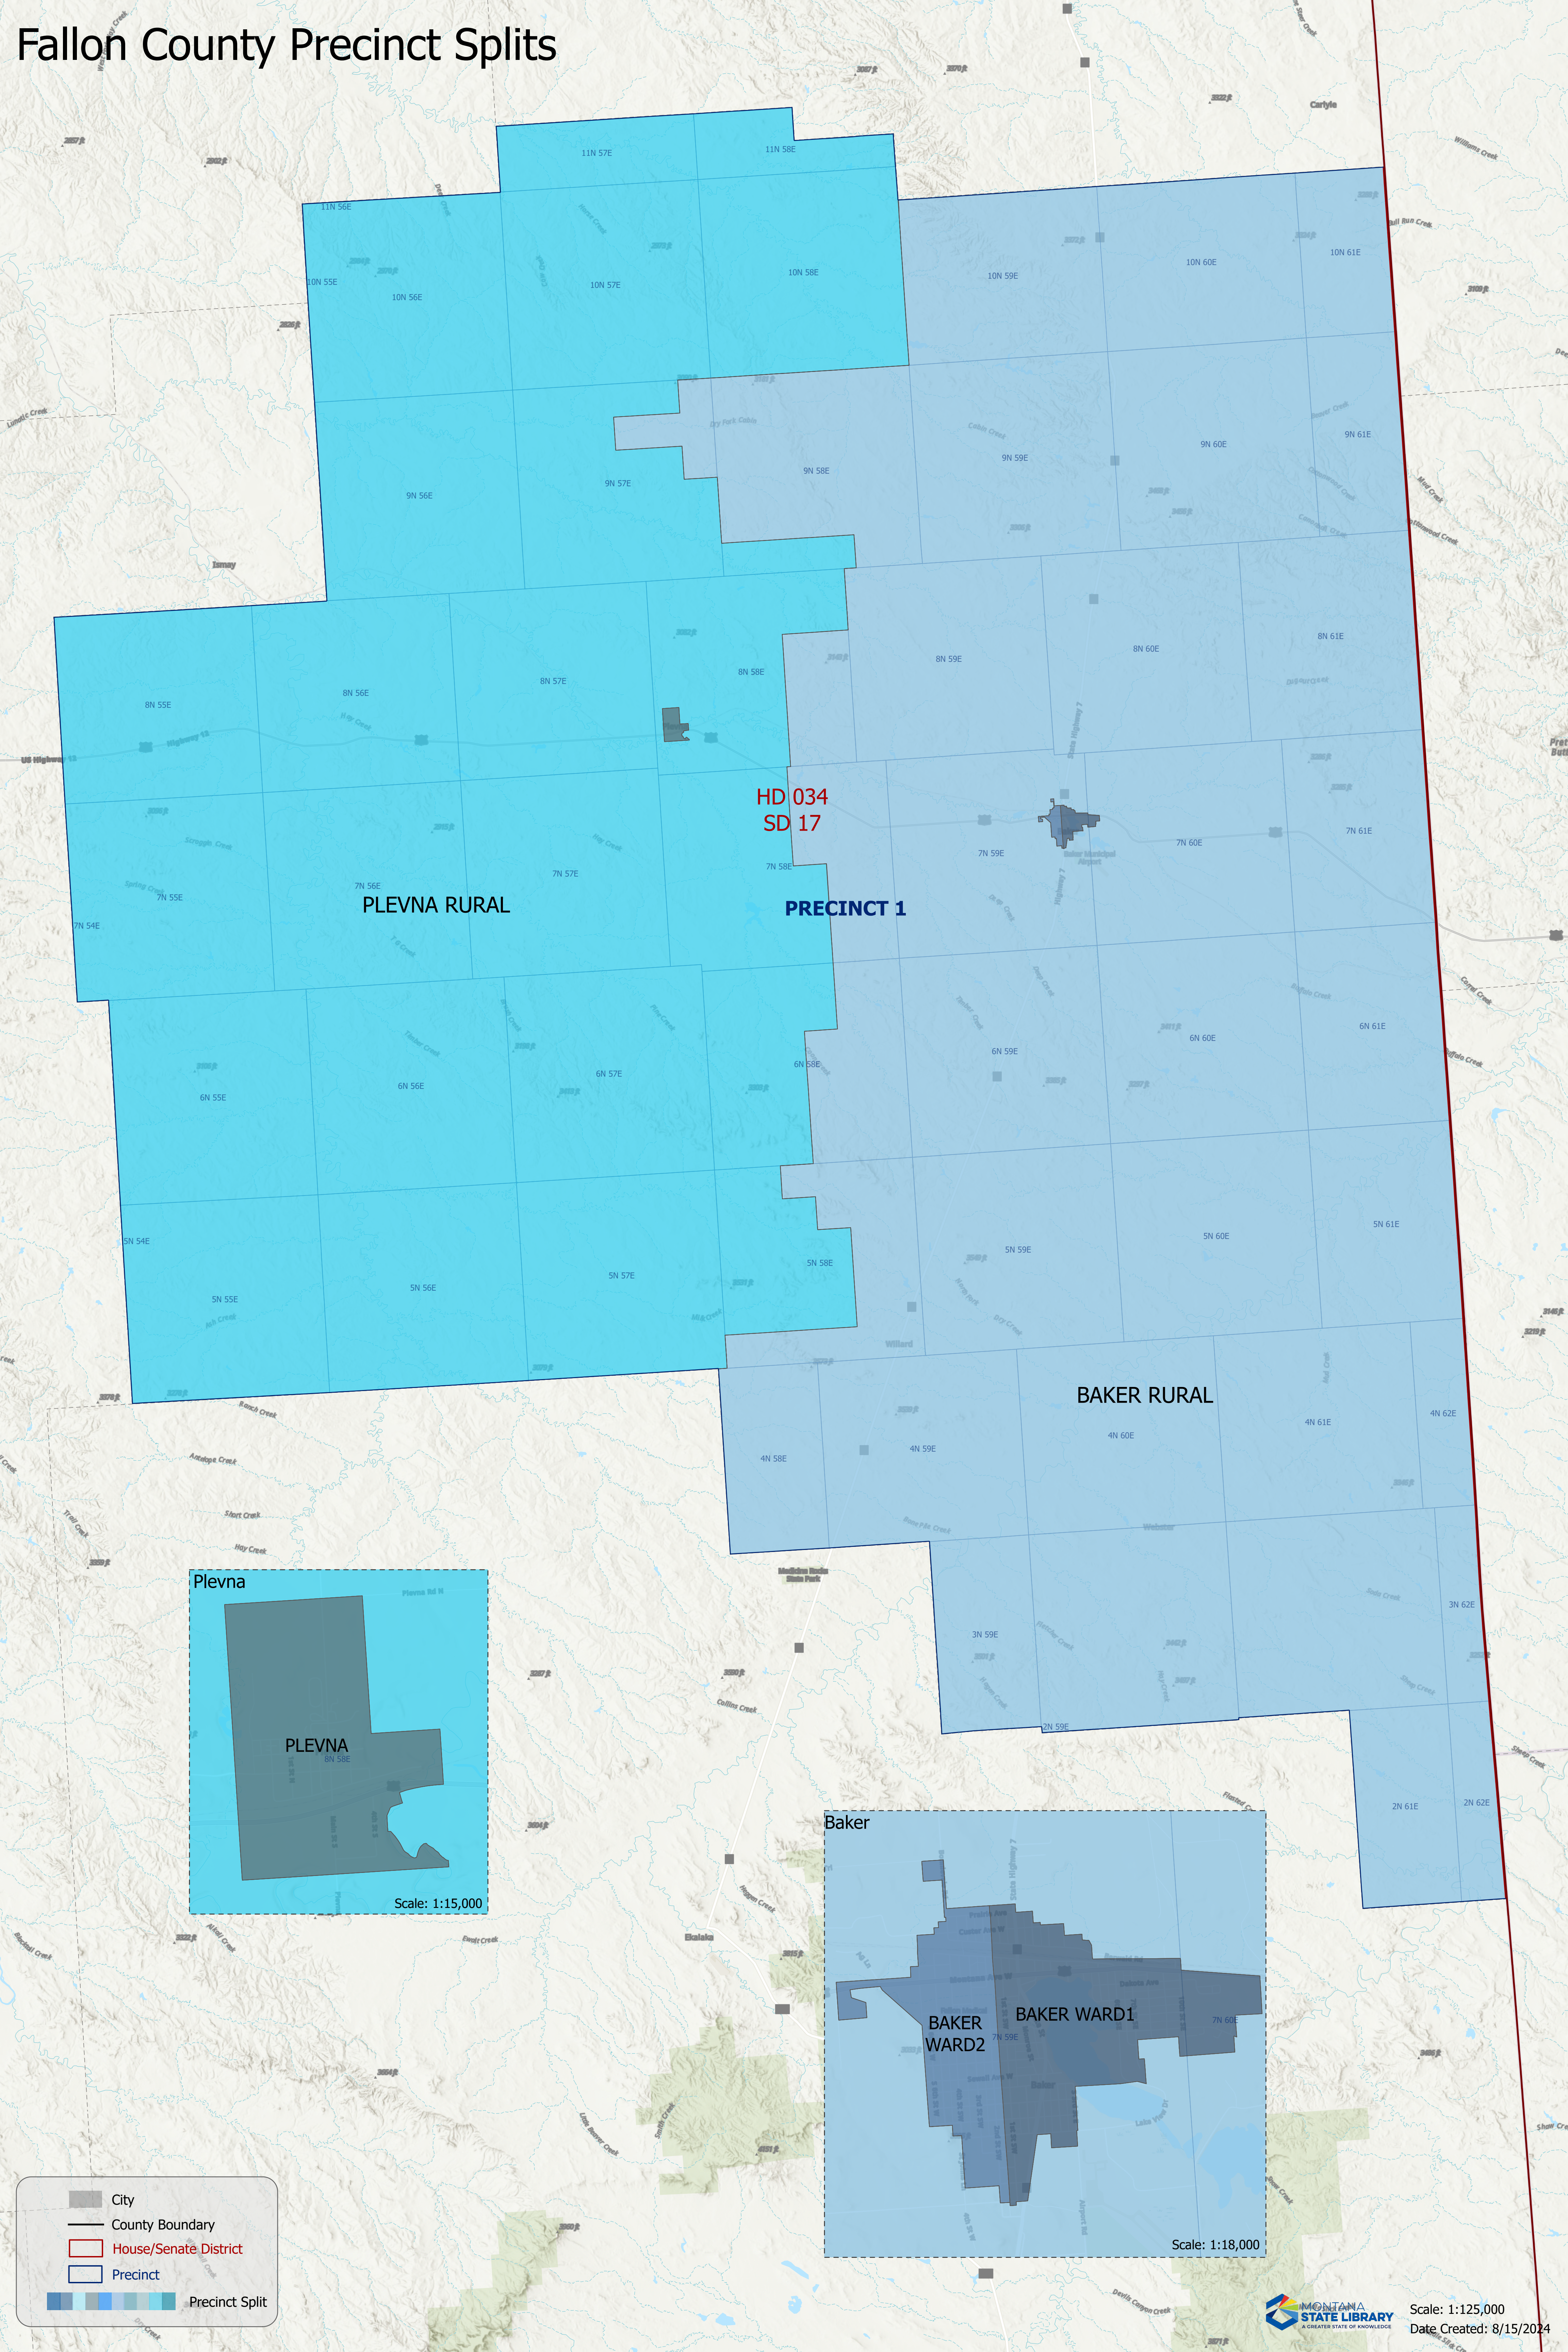

Fallon County Precinct Splits

HD 034
SD 17

PLEVNA RURAL

PRECINCT 1

BAKER RURAL

- City
- County Boundary
- House/Senate District
- Precinct
- Precinct Split