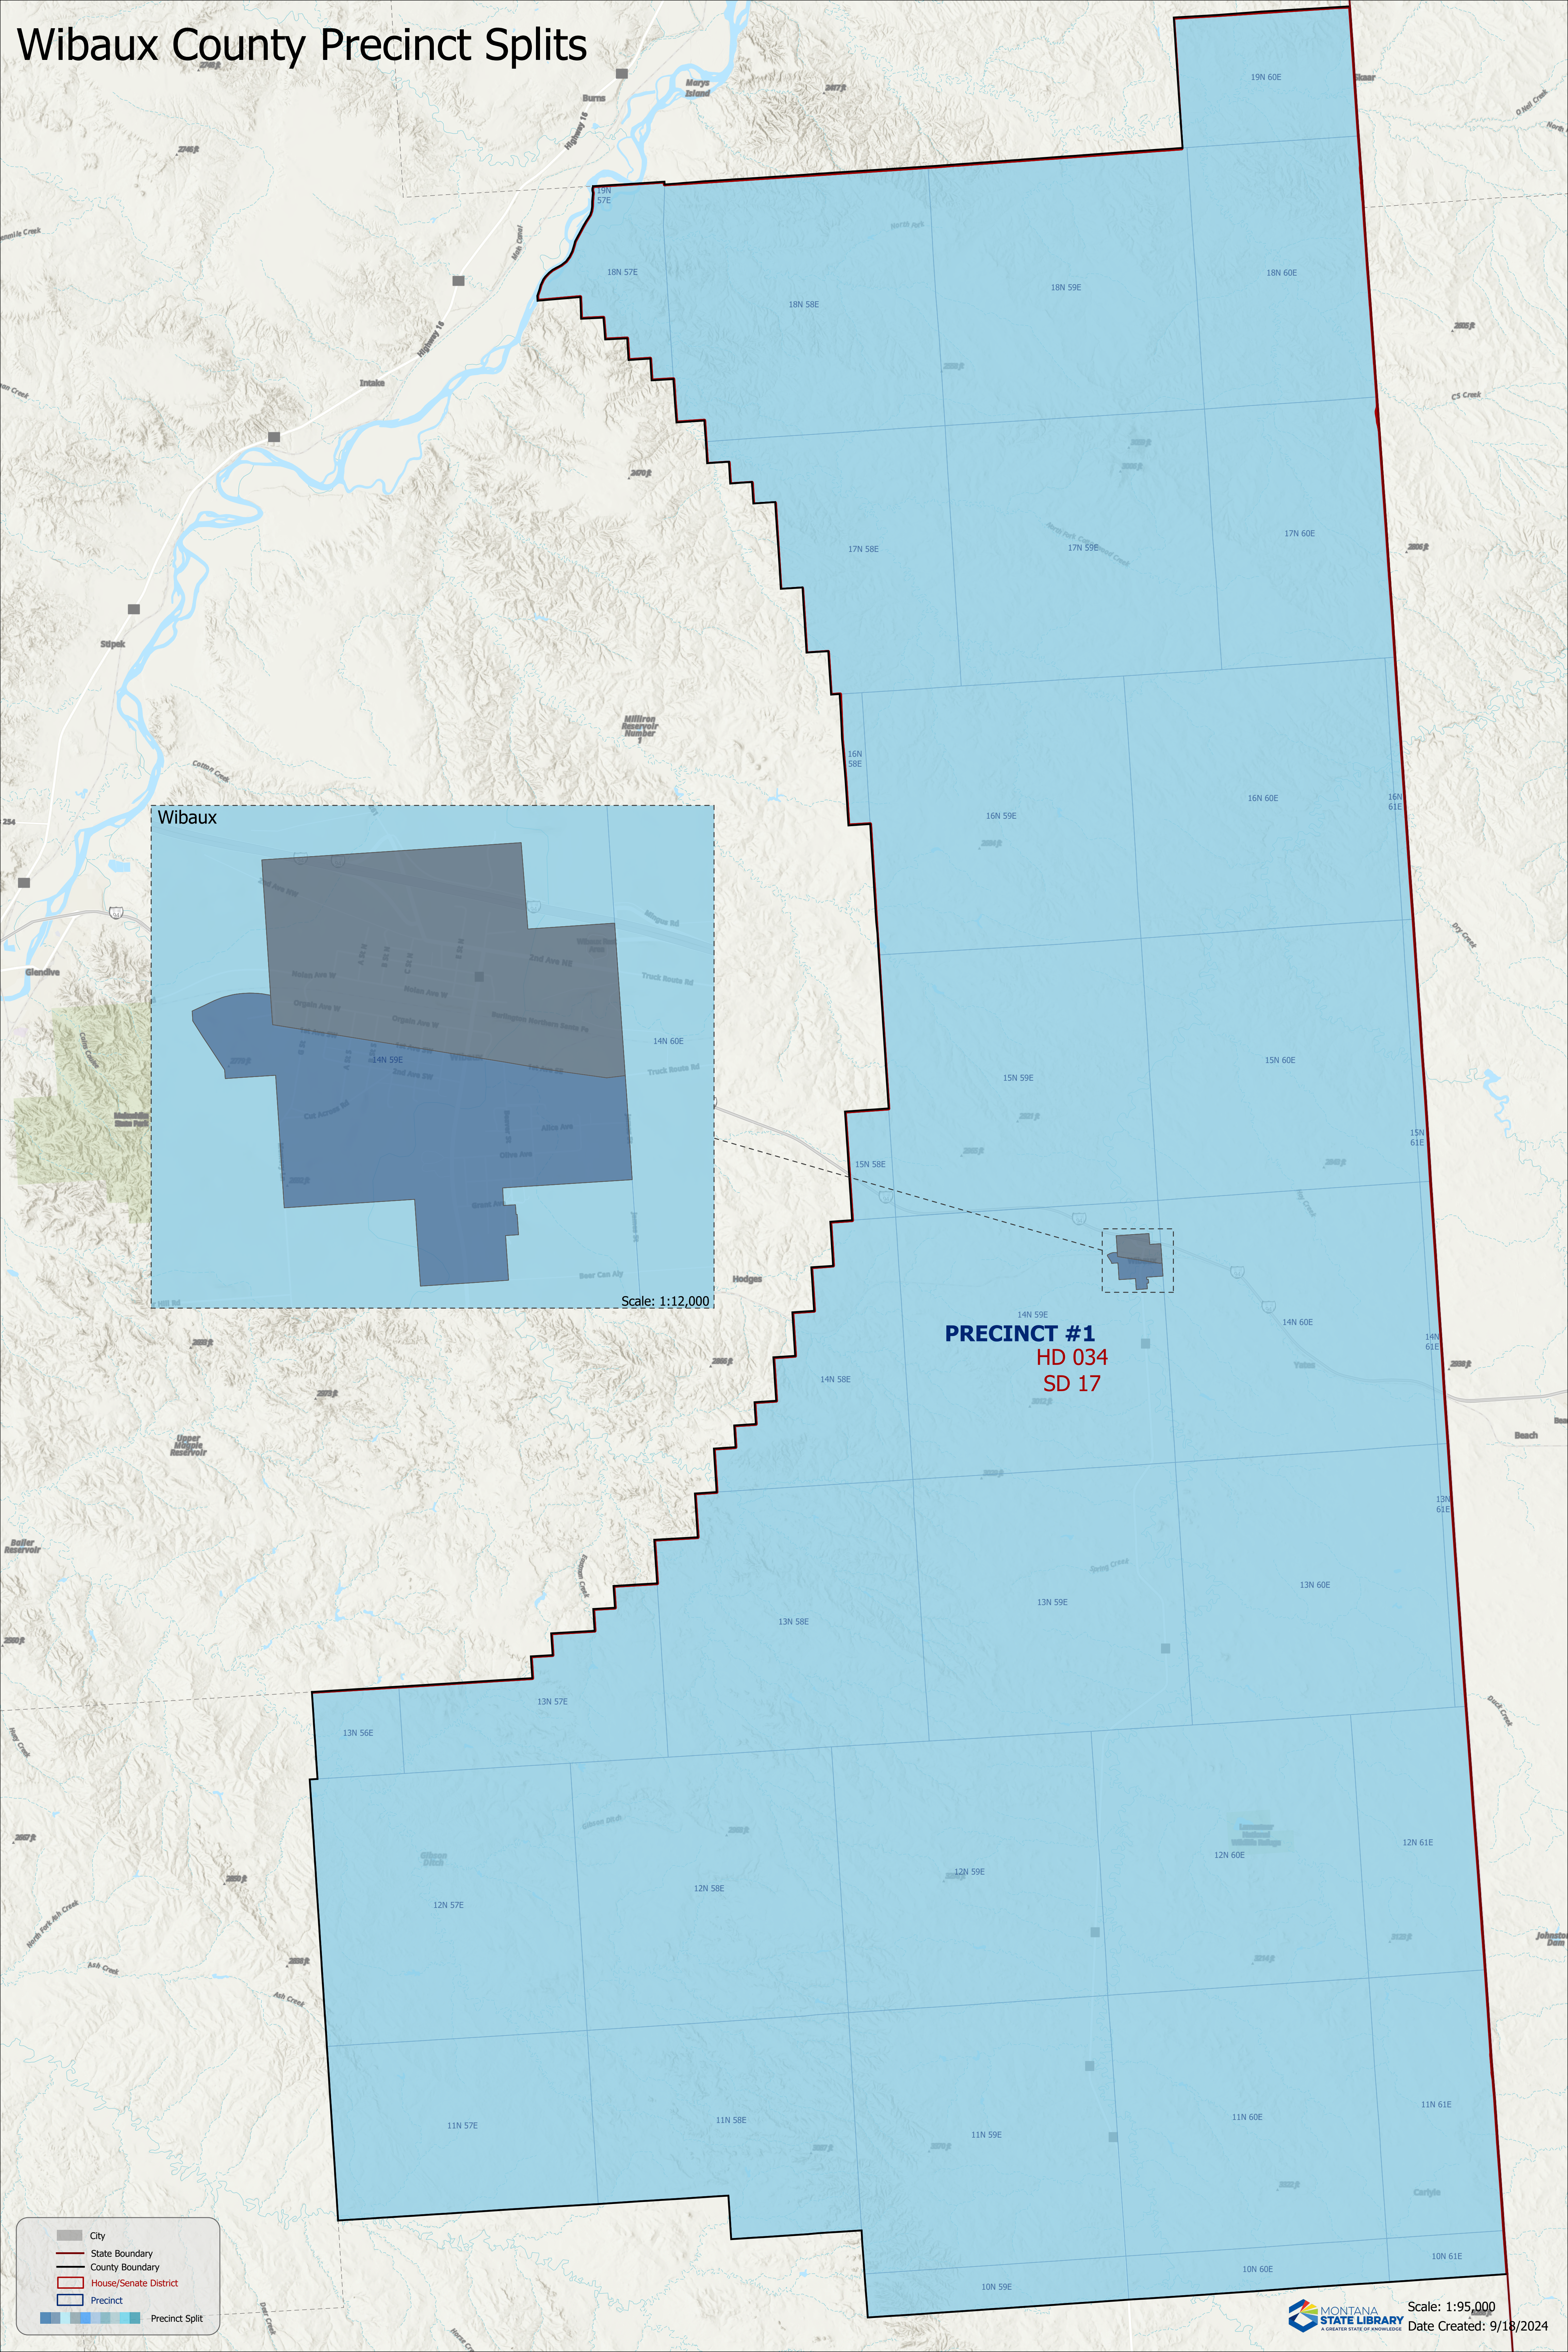

# Wibaux County Precinct Splits

**PRECINCT #1**  
**HD 034**  
**SD 17**

- City
- State Boundary
- County Boundary
- House/Senate District
- Precinct Split