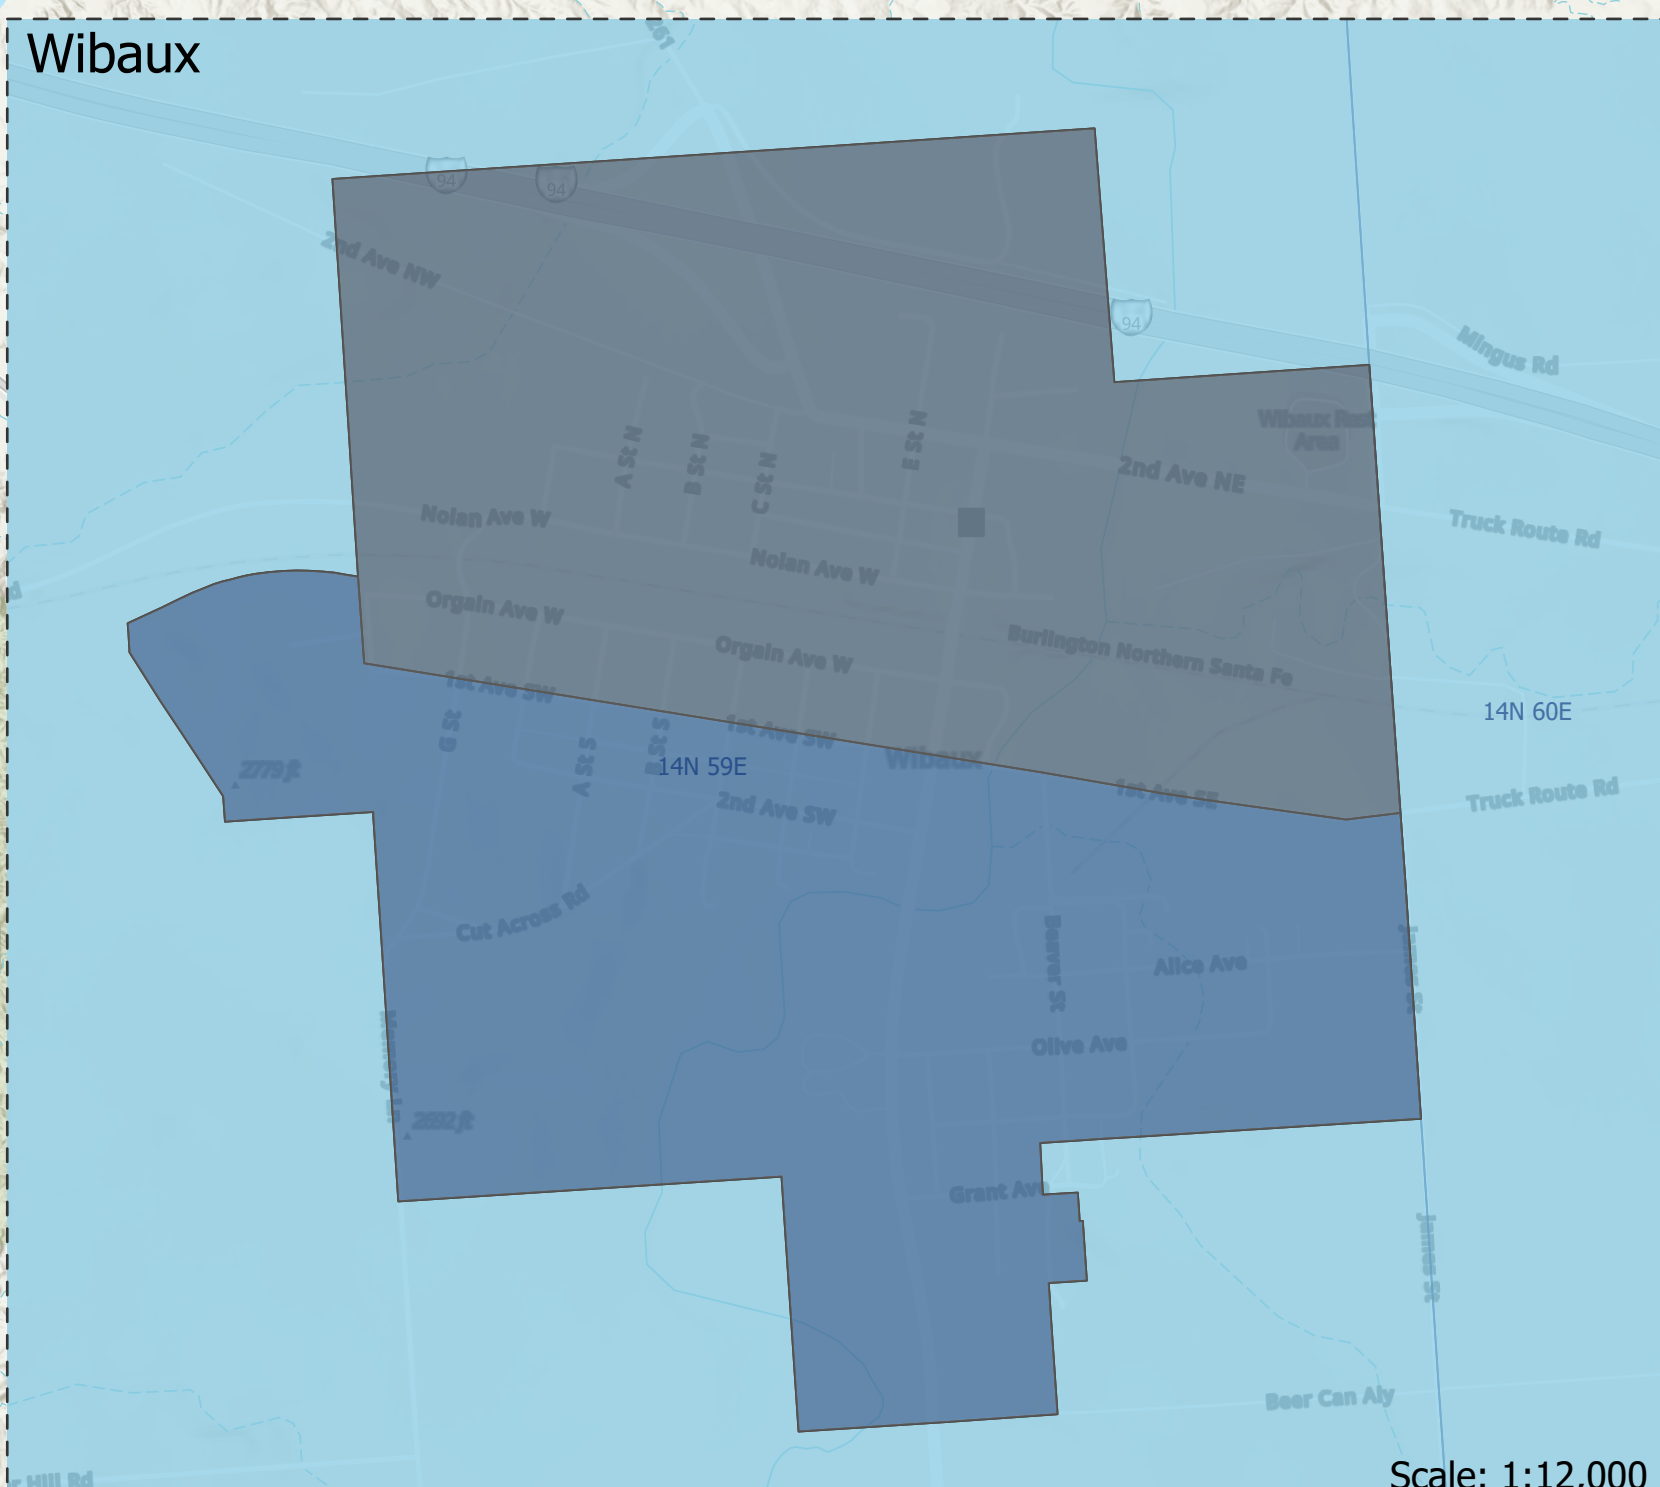

# Wibaux County Precinct Splits

**PRECINCT #1**  
**HD 034**  
**SD 17**

- City
- State Boundary
- County Boundary
- House/Senate District
- Precinct Split