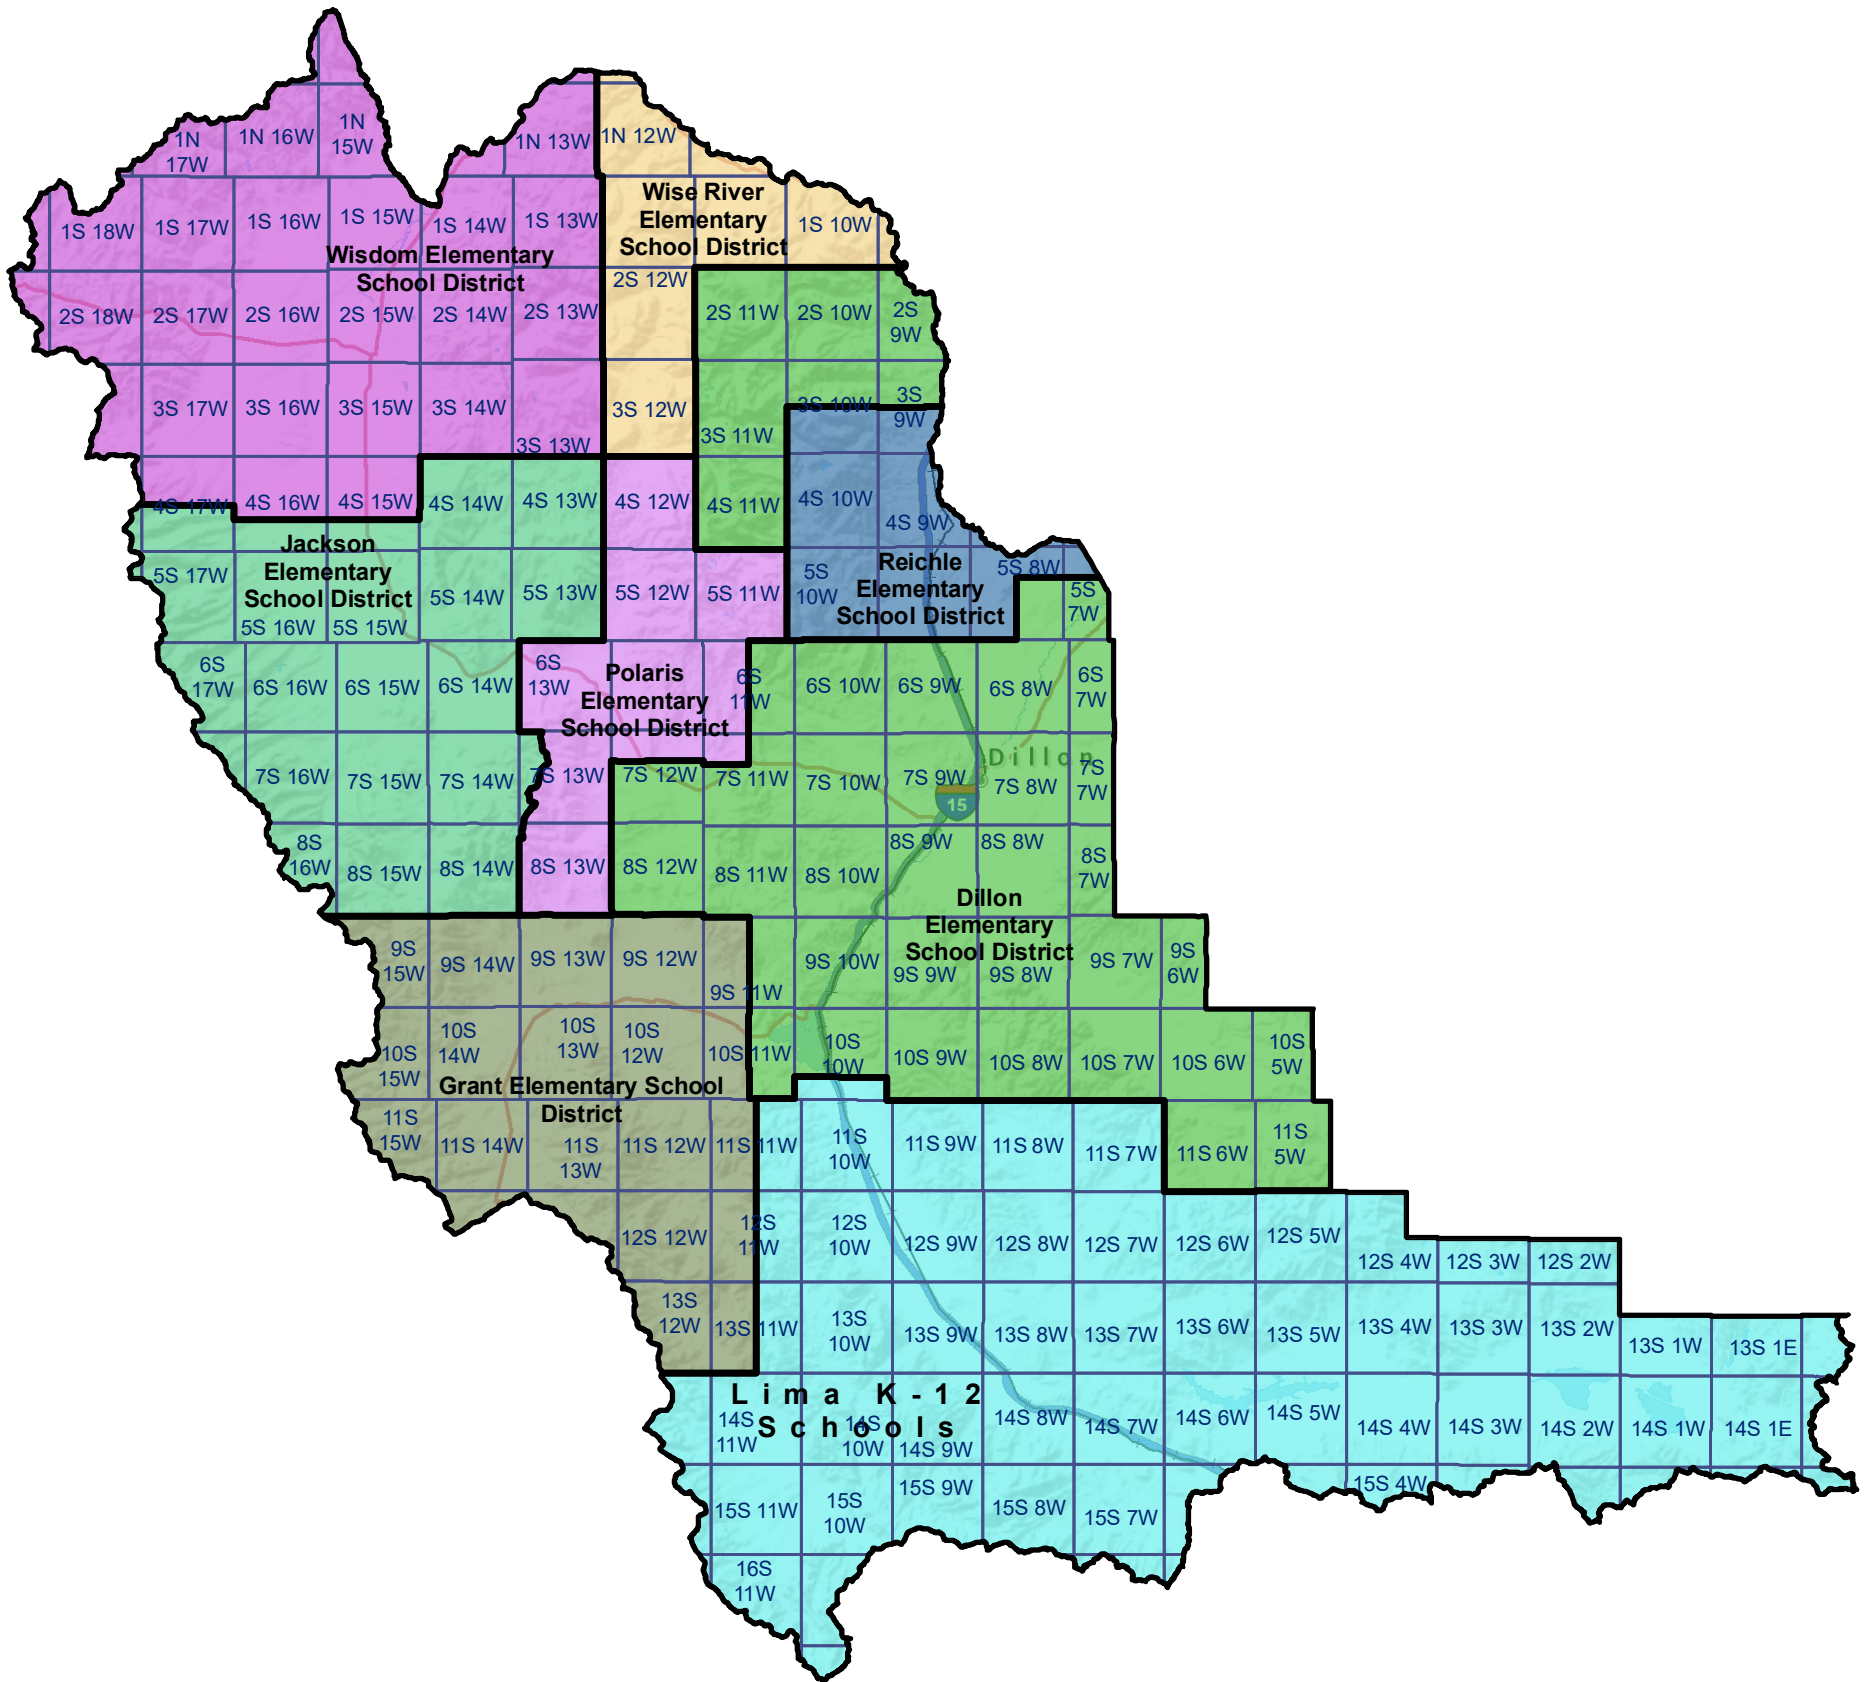

Beaverhead County Elementary and K-12 School Districts

 Township Boundary

School District Boundaries are from the U.S. Census Bureau

Beaverhead County School Districts
 Montana State Library | Created on 12/6/2023
 U.S. Census Bureau - School District Review Program
 Meghan Burns | mburns2@mt.gov | 406.444.1550