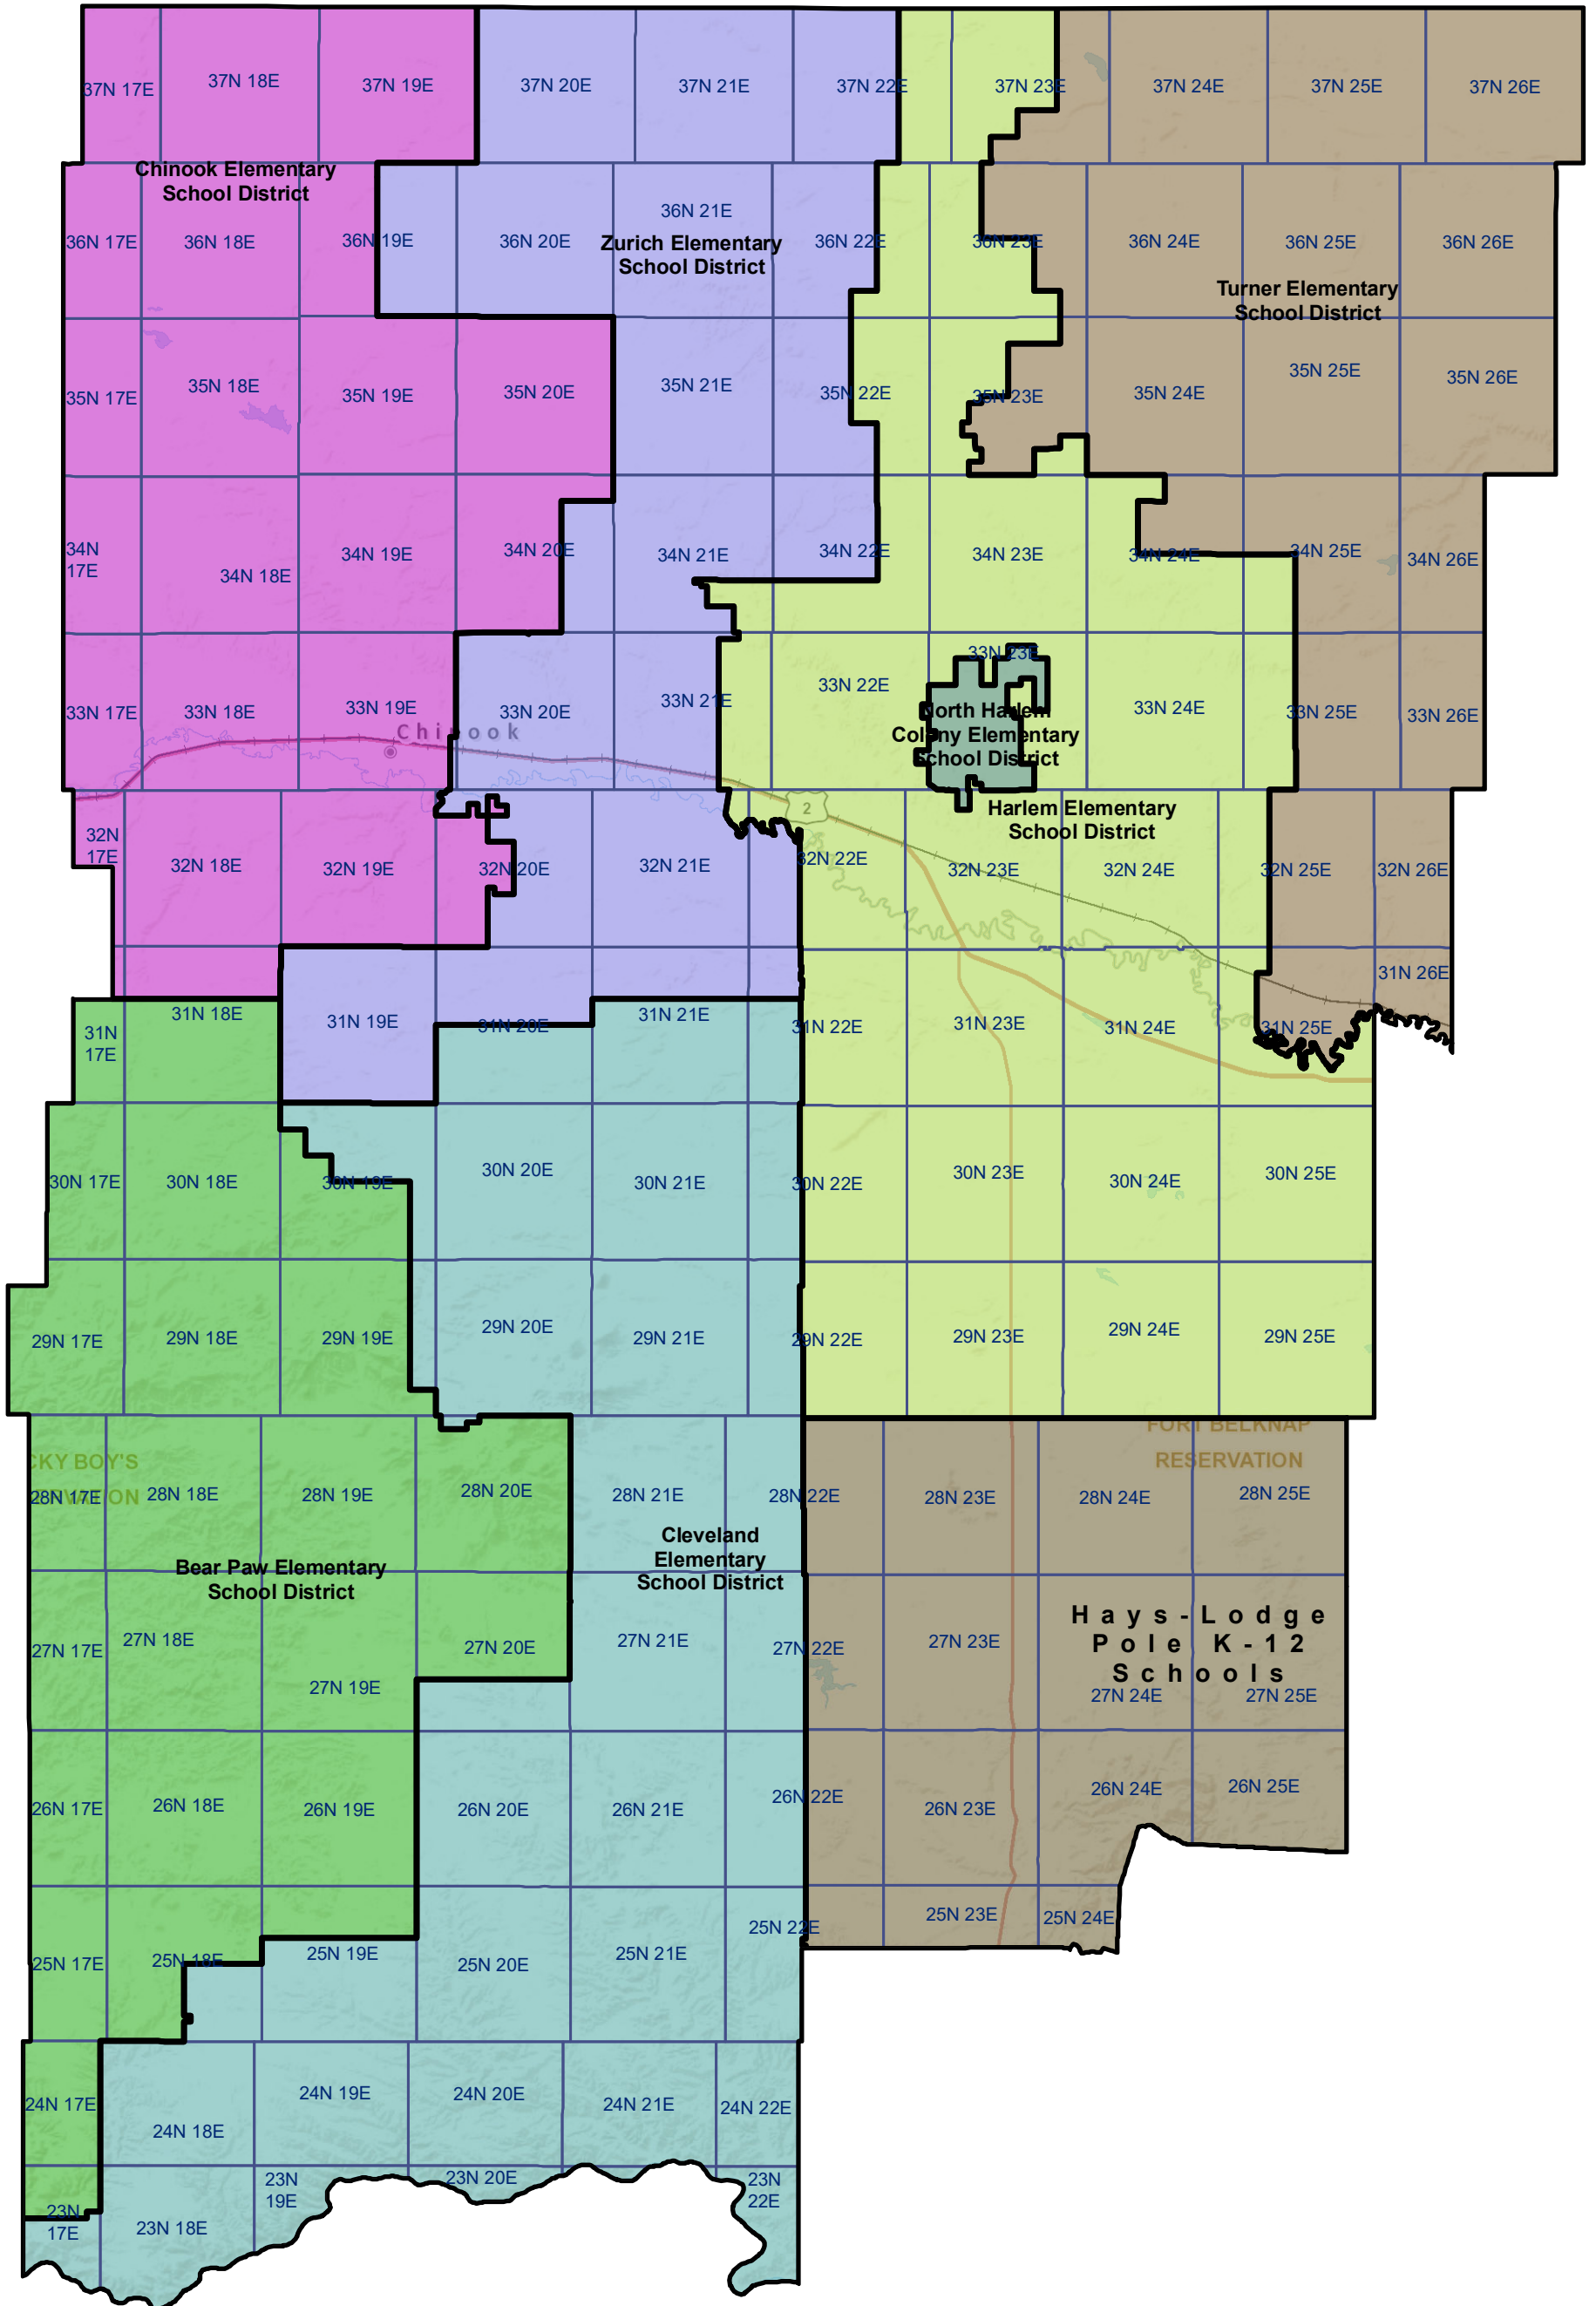

Blaine County Elementary and K-12 School Districts

 Township Boundary

School District Boundaries are from the U.S. Census Bureau

Blaine County School Districts
 Montana State Library | Created on 12/6/2023
 U.S. Census Bureau - School District Review Program
 Meghan Burns | mburns2@mt.gov | 406.444.1550