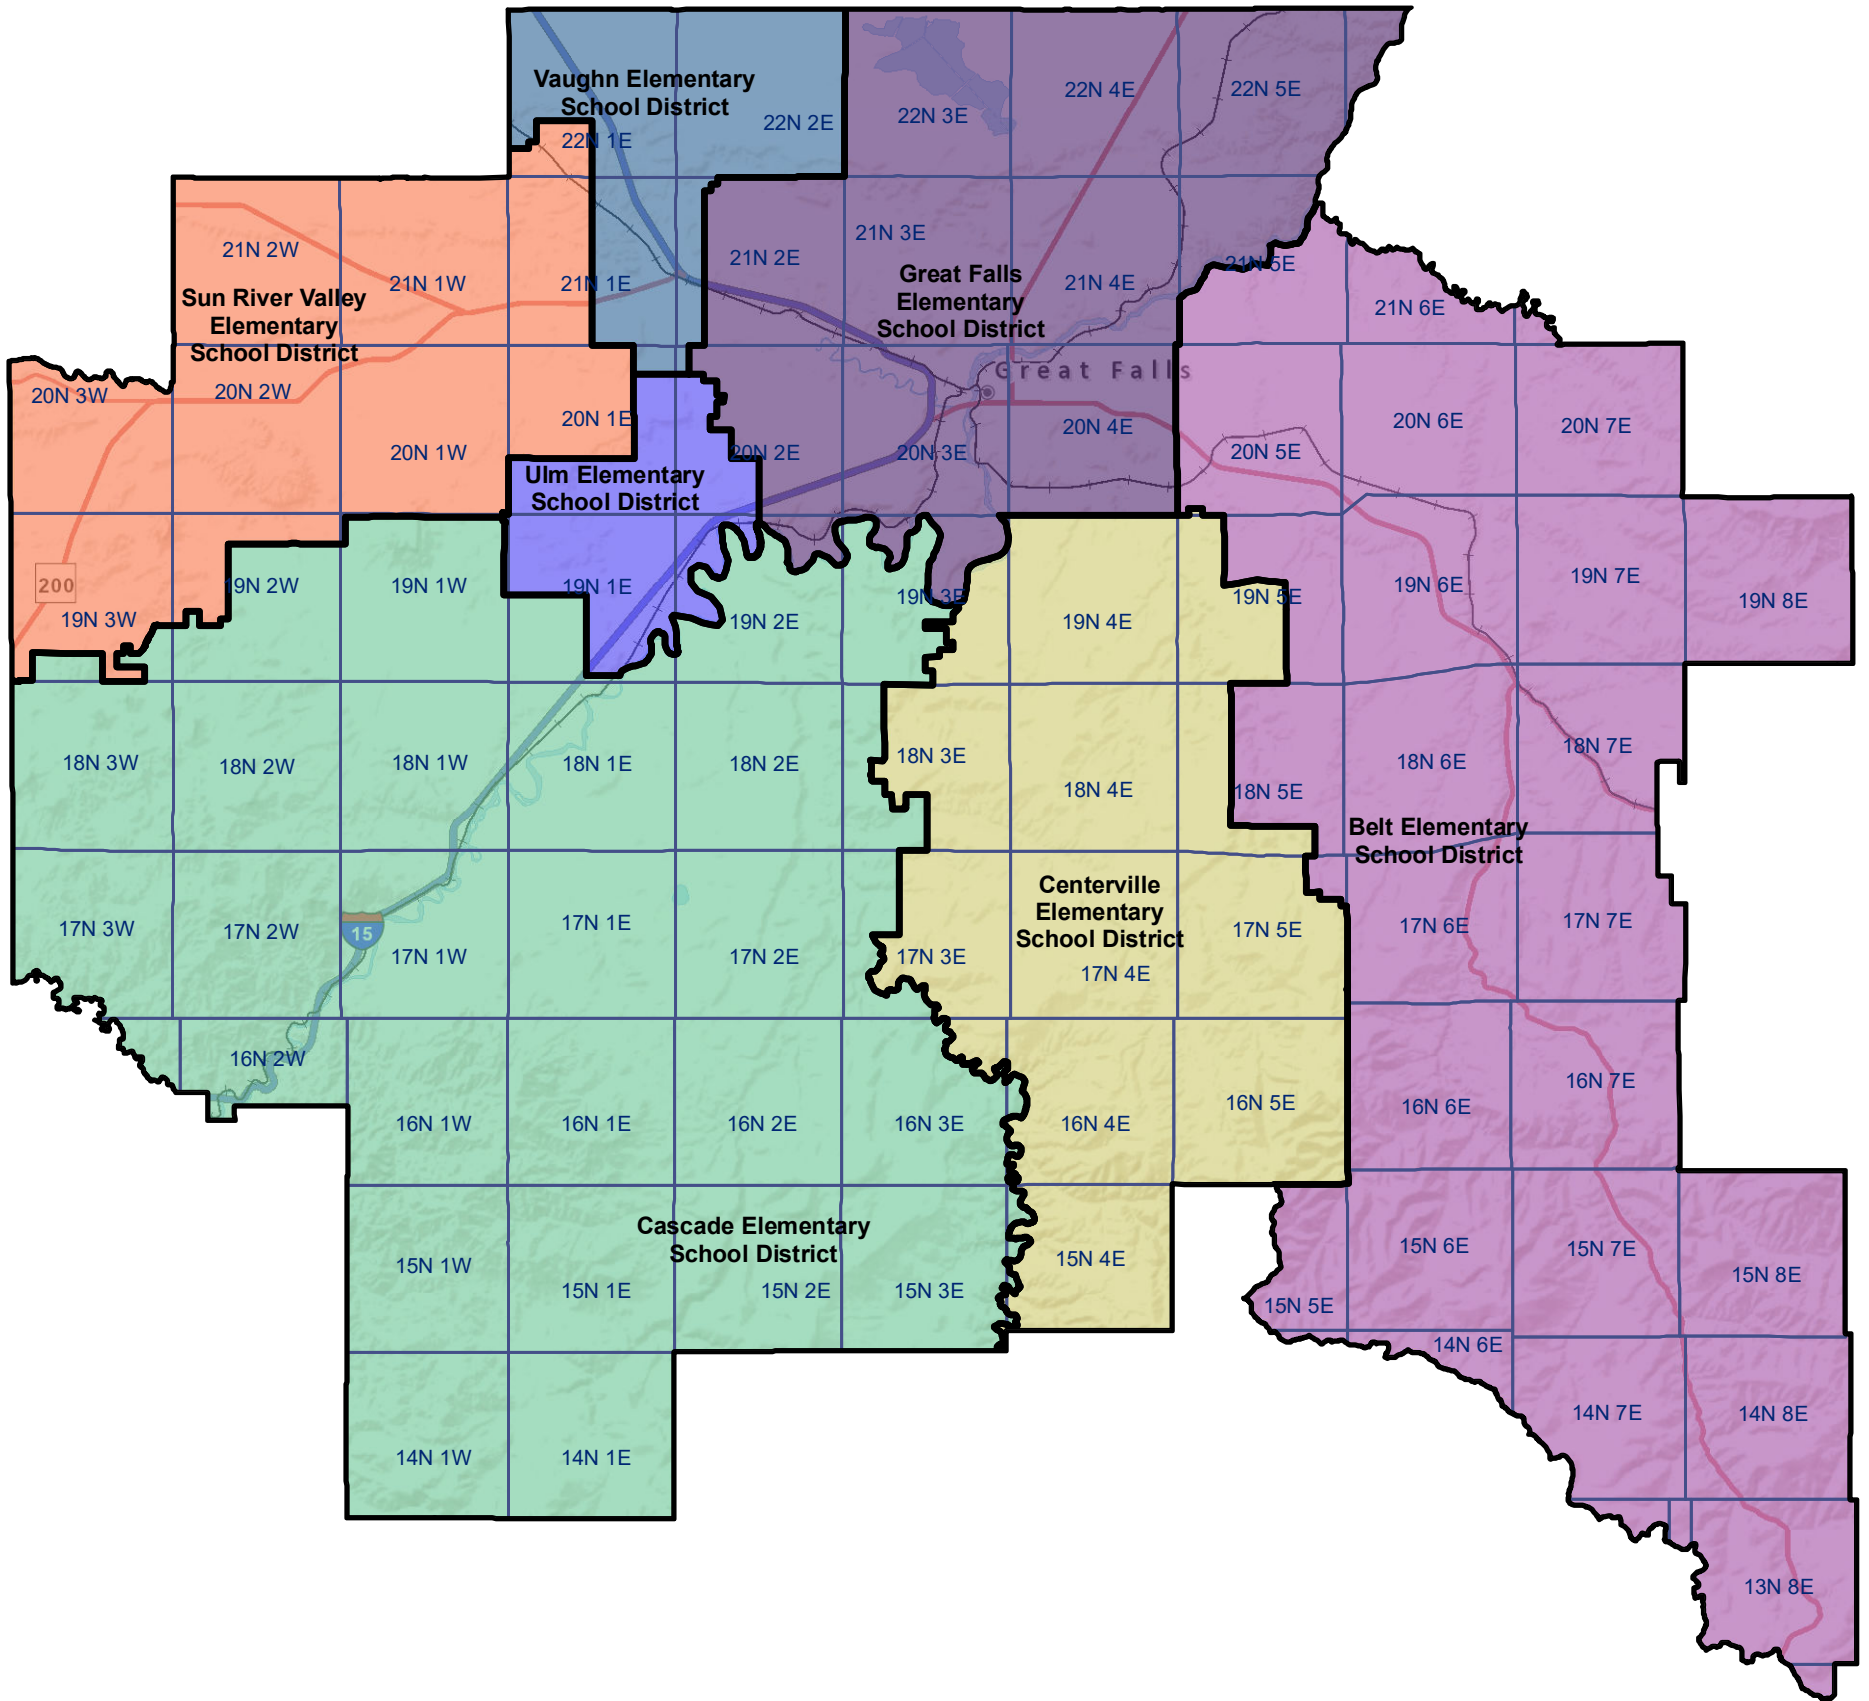

Cascade County Elementary and K-12 School Districts

Township Boundary

School District Boundaries are from the U.S. Census Bureau

Cascade County School Districts
Montana State Library | Created on 12/6/2023
U.S. Census Bureau - School District Review Program
Meghan Burns | mburns2@mt.gov | 406.444.1550