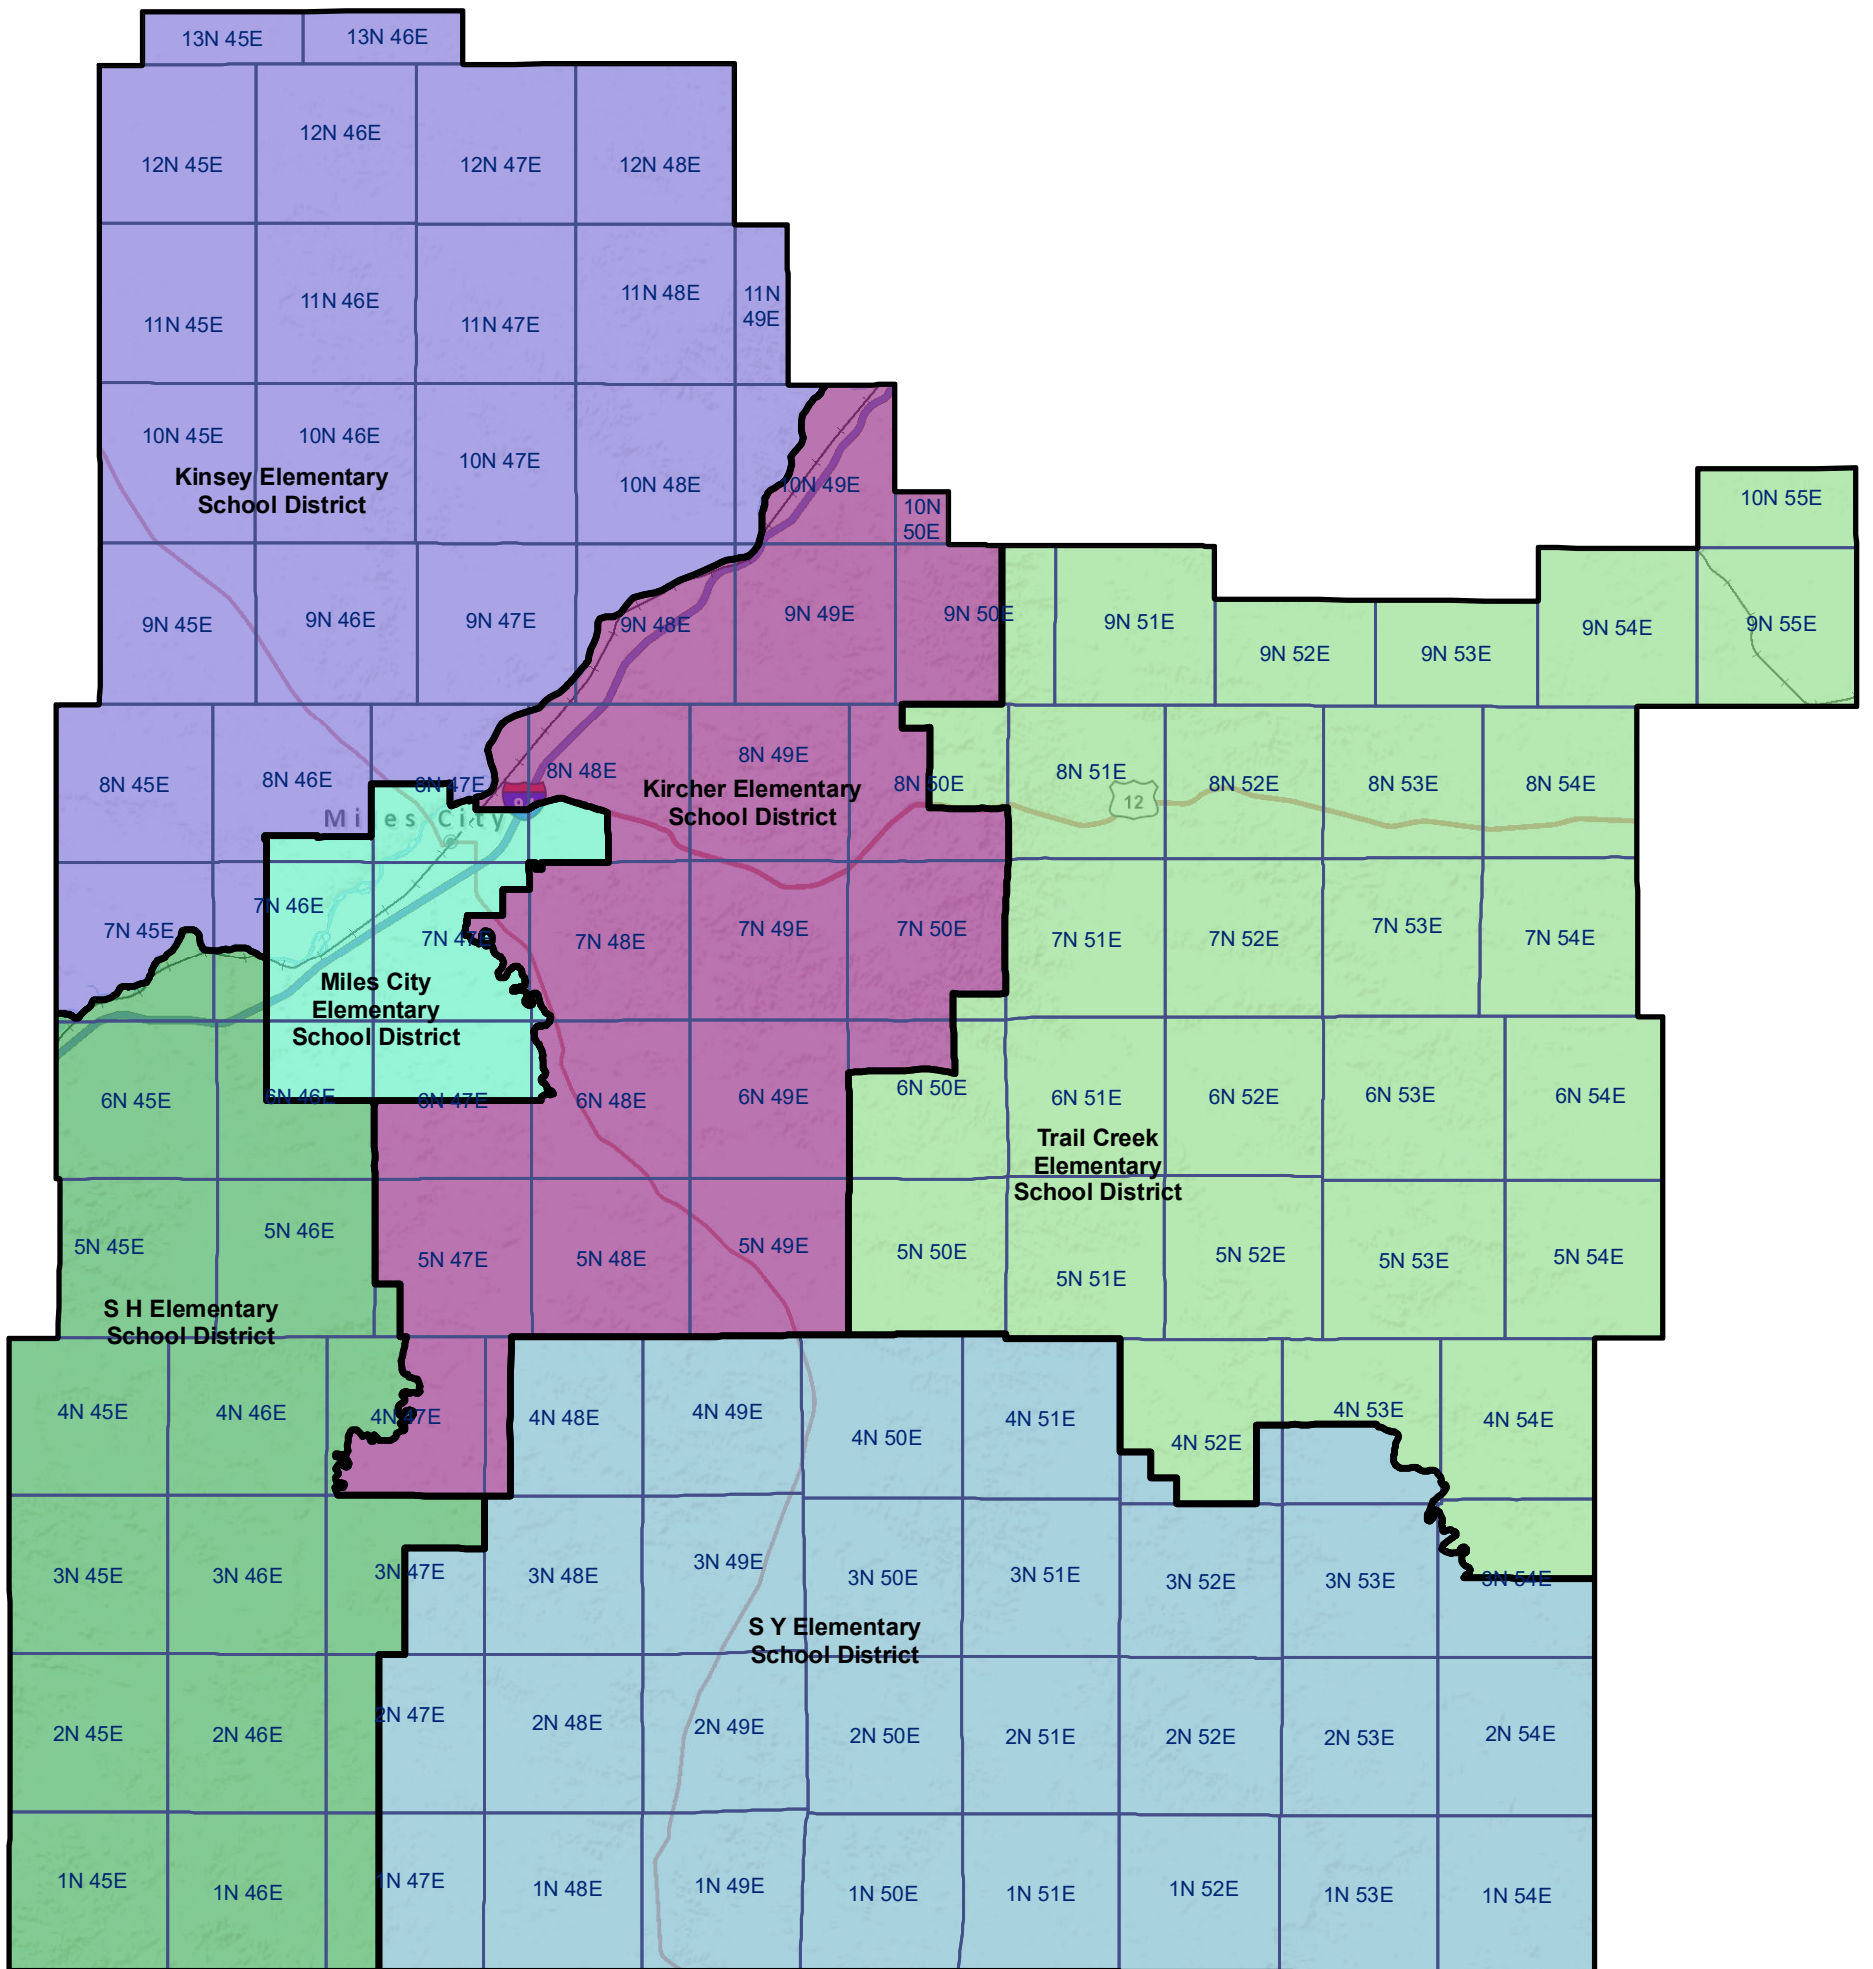

Custer County Elementary and K-12 School Districts

 Township Boundary

School District Boundaries are from the U.S. Census Bureau

Custer County School Districts
 Montana State Library | Created on 12/6/2023
 U.S. Census Bureau - School District Review Program
 Meghan Burns | mburns2@mt.gov | 406.444.1550