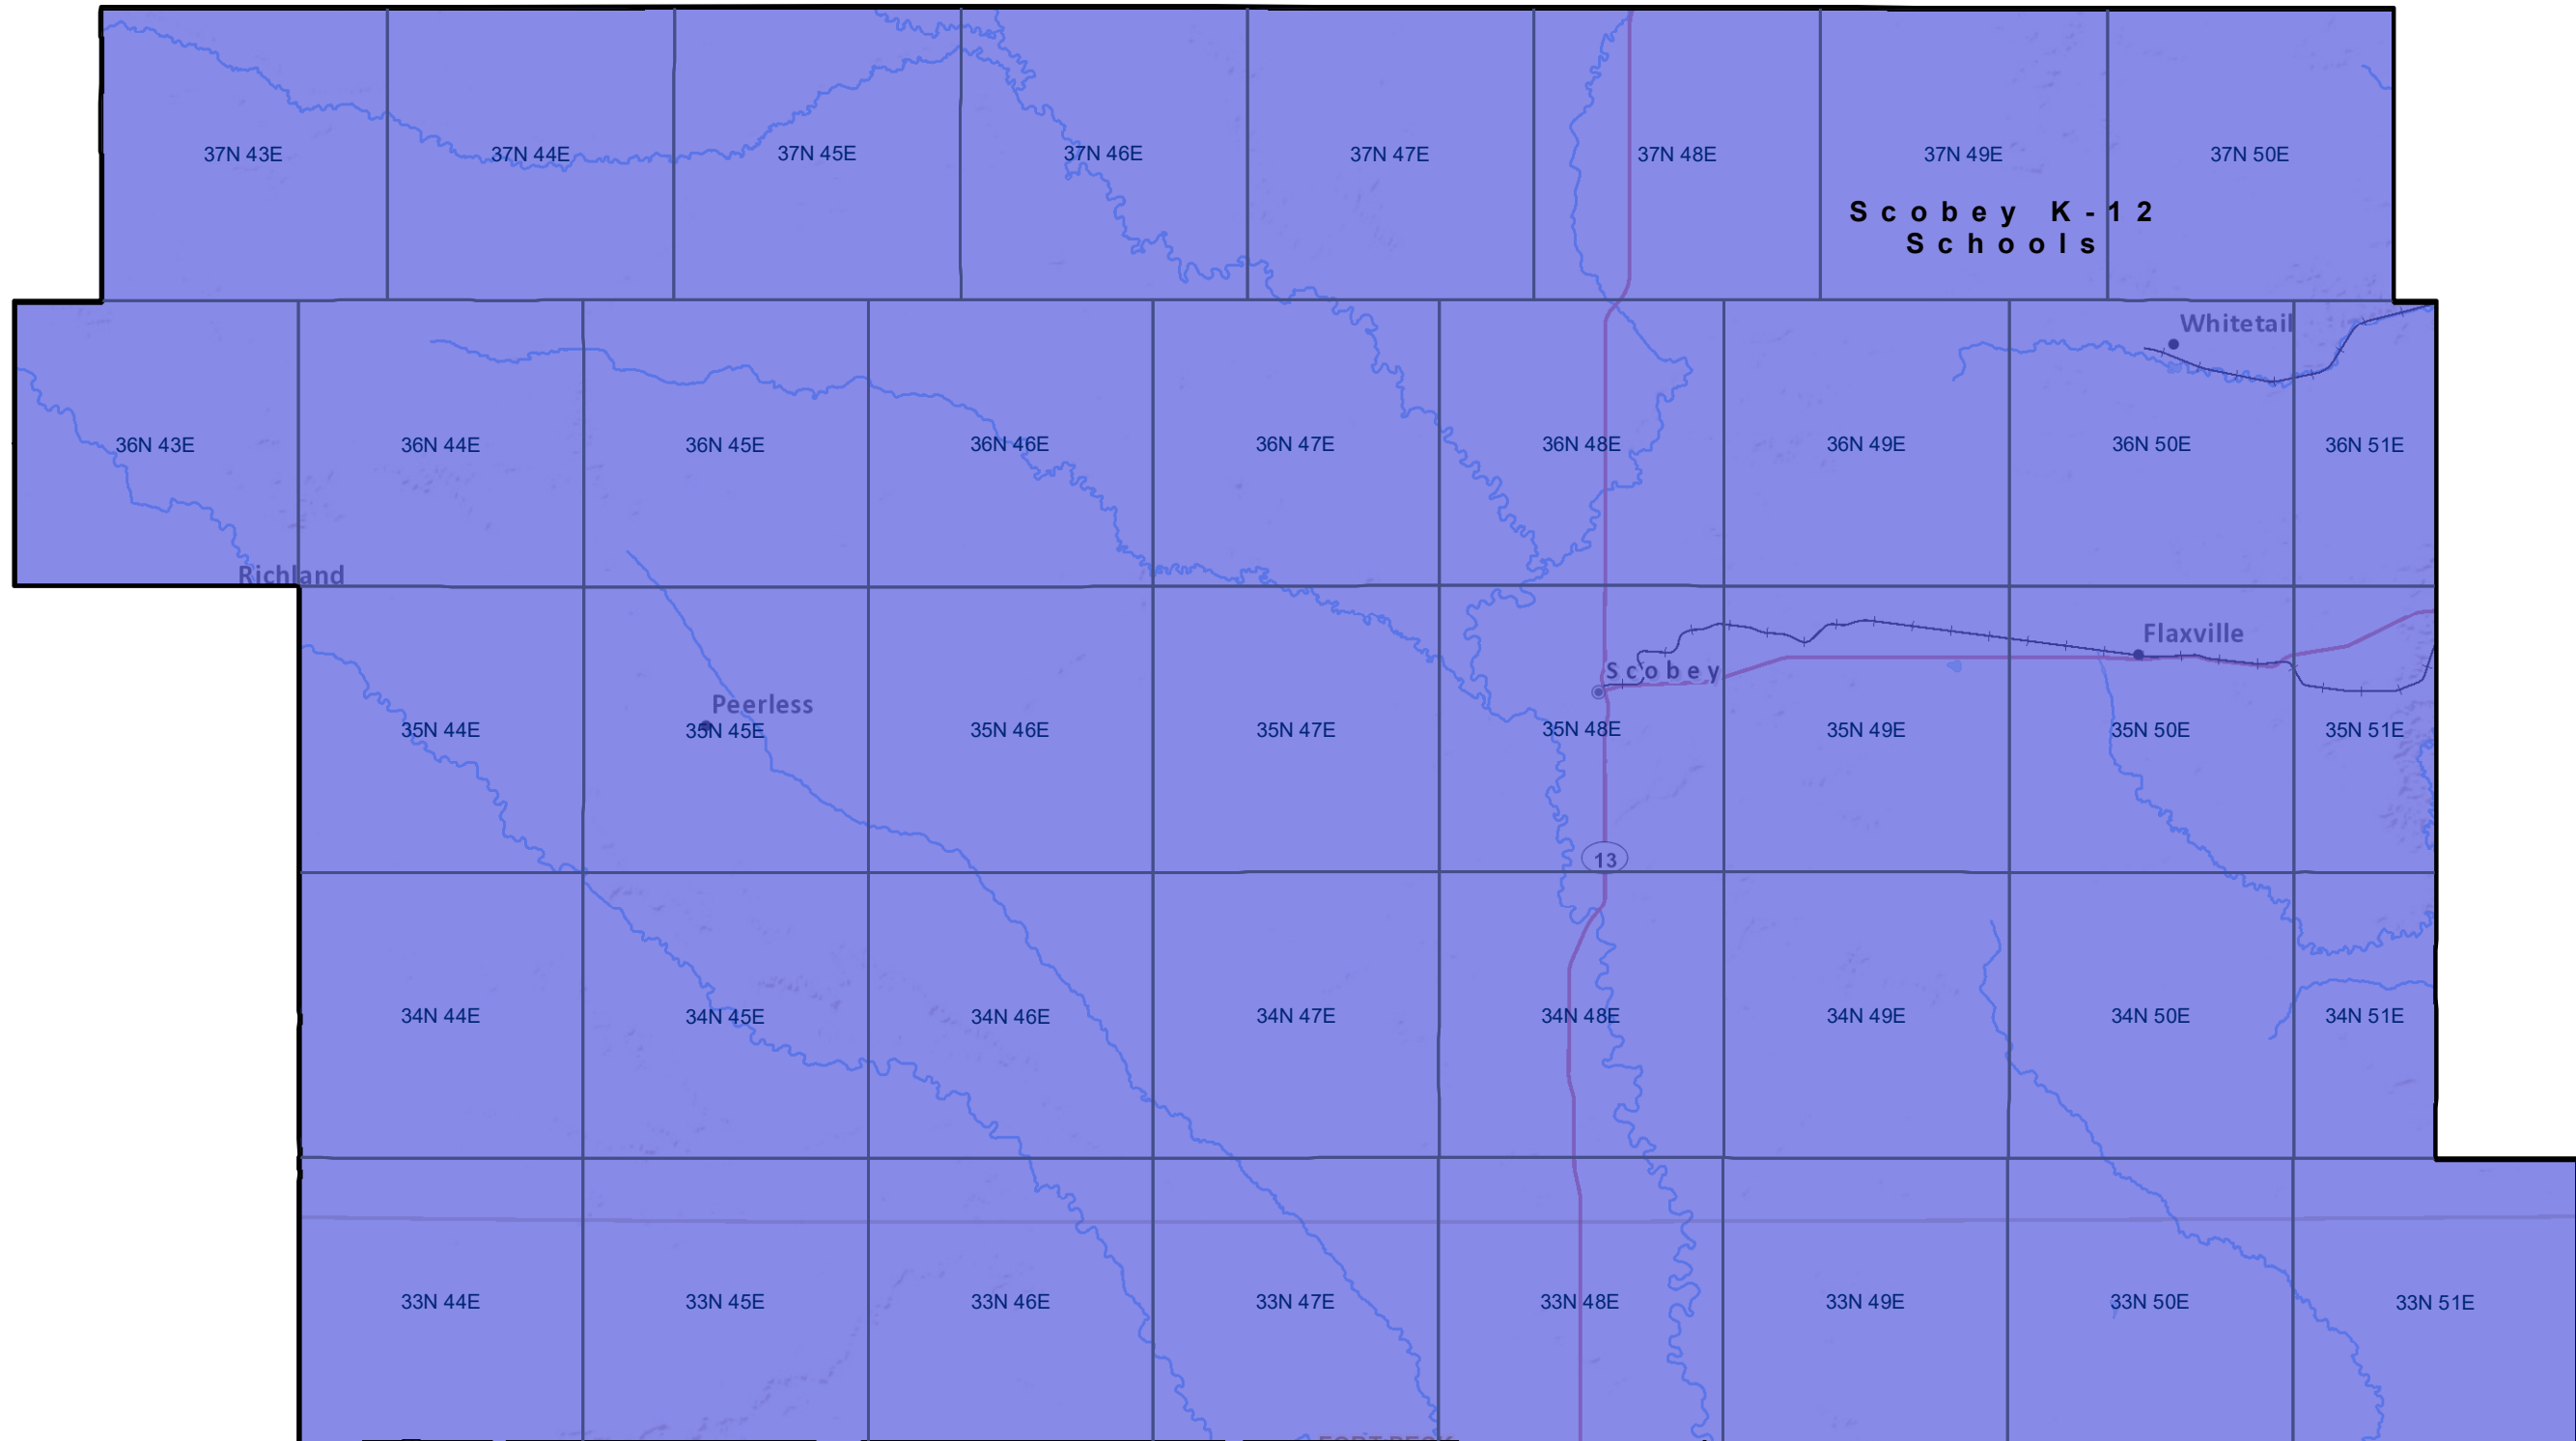

Daniels County Elementary and K-12 School Districts

 Township Boundary

School District Boundaries are from the U.S. Census Bureau

Daniels County School Districts
Montana State Library | Created on 12/6/2023
U.S. Census Bureau - School District Review Program
Meghan Burns | mburns2@mt.gov | 406.444.1550