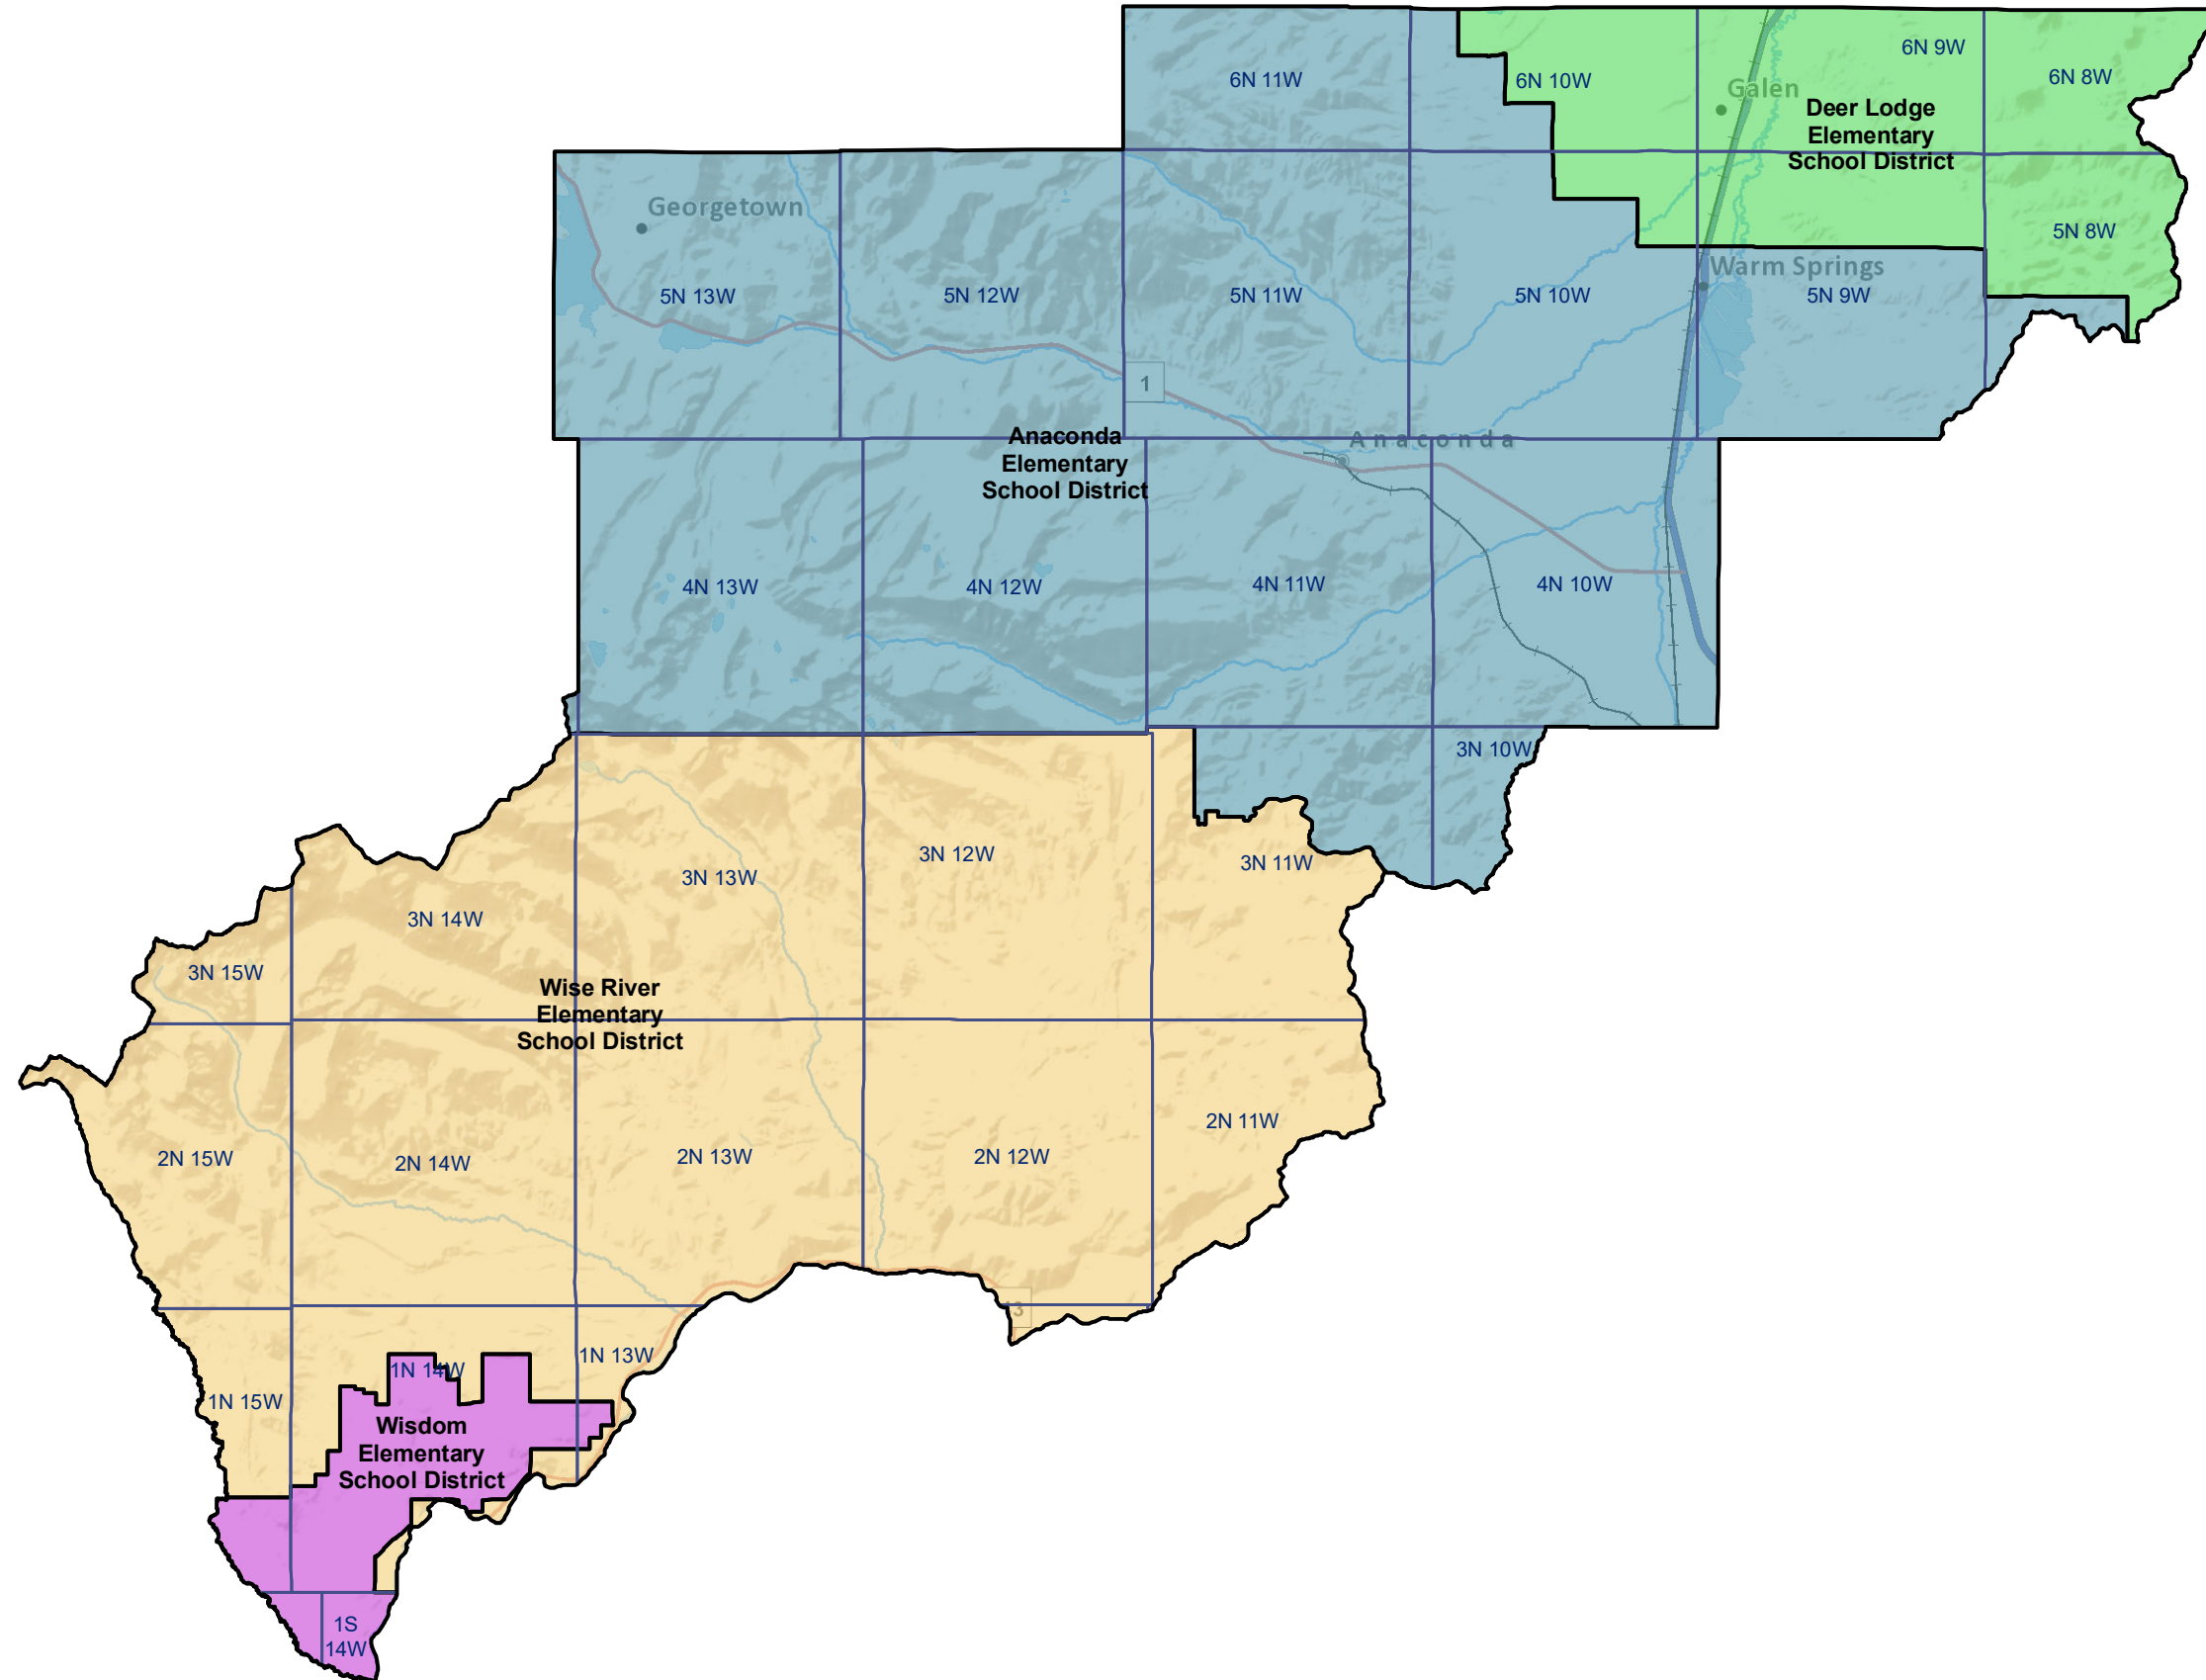

Deer Lodge County Elementary and K-12 School Districts

 Township Boundary

School District Boundaries are from the U.S. Census Bureau

Deer Lodge County School Districts
Montana State Library | Created on 12/6/2023
U.S. Census Bureau - School District Review Program
Meghan Burns | mburns2@mt.gov | 406.444.1550