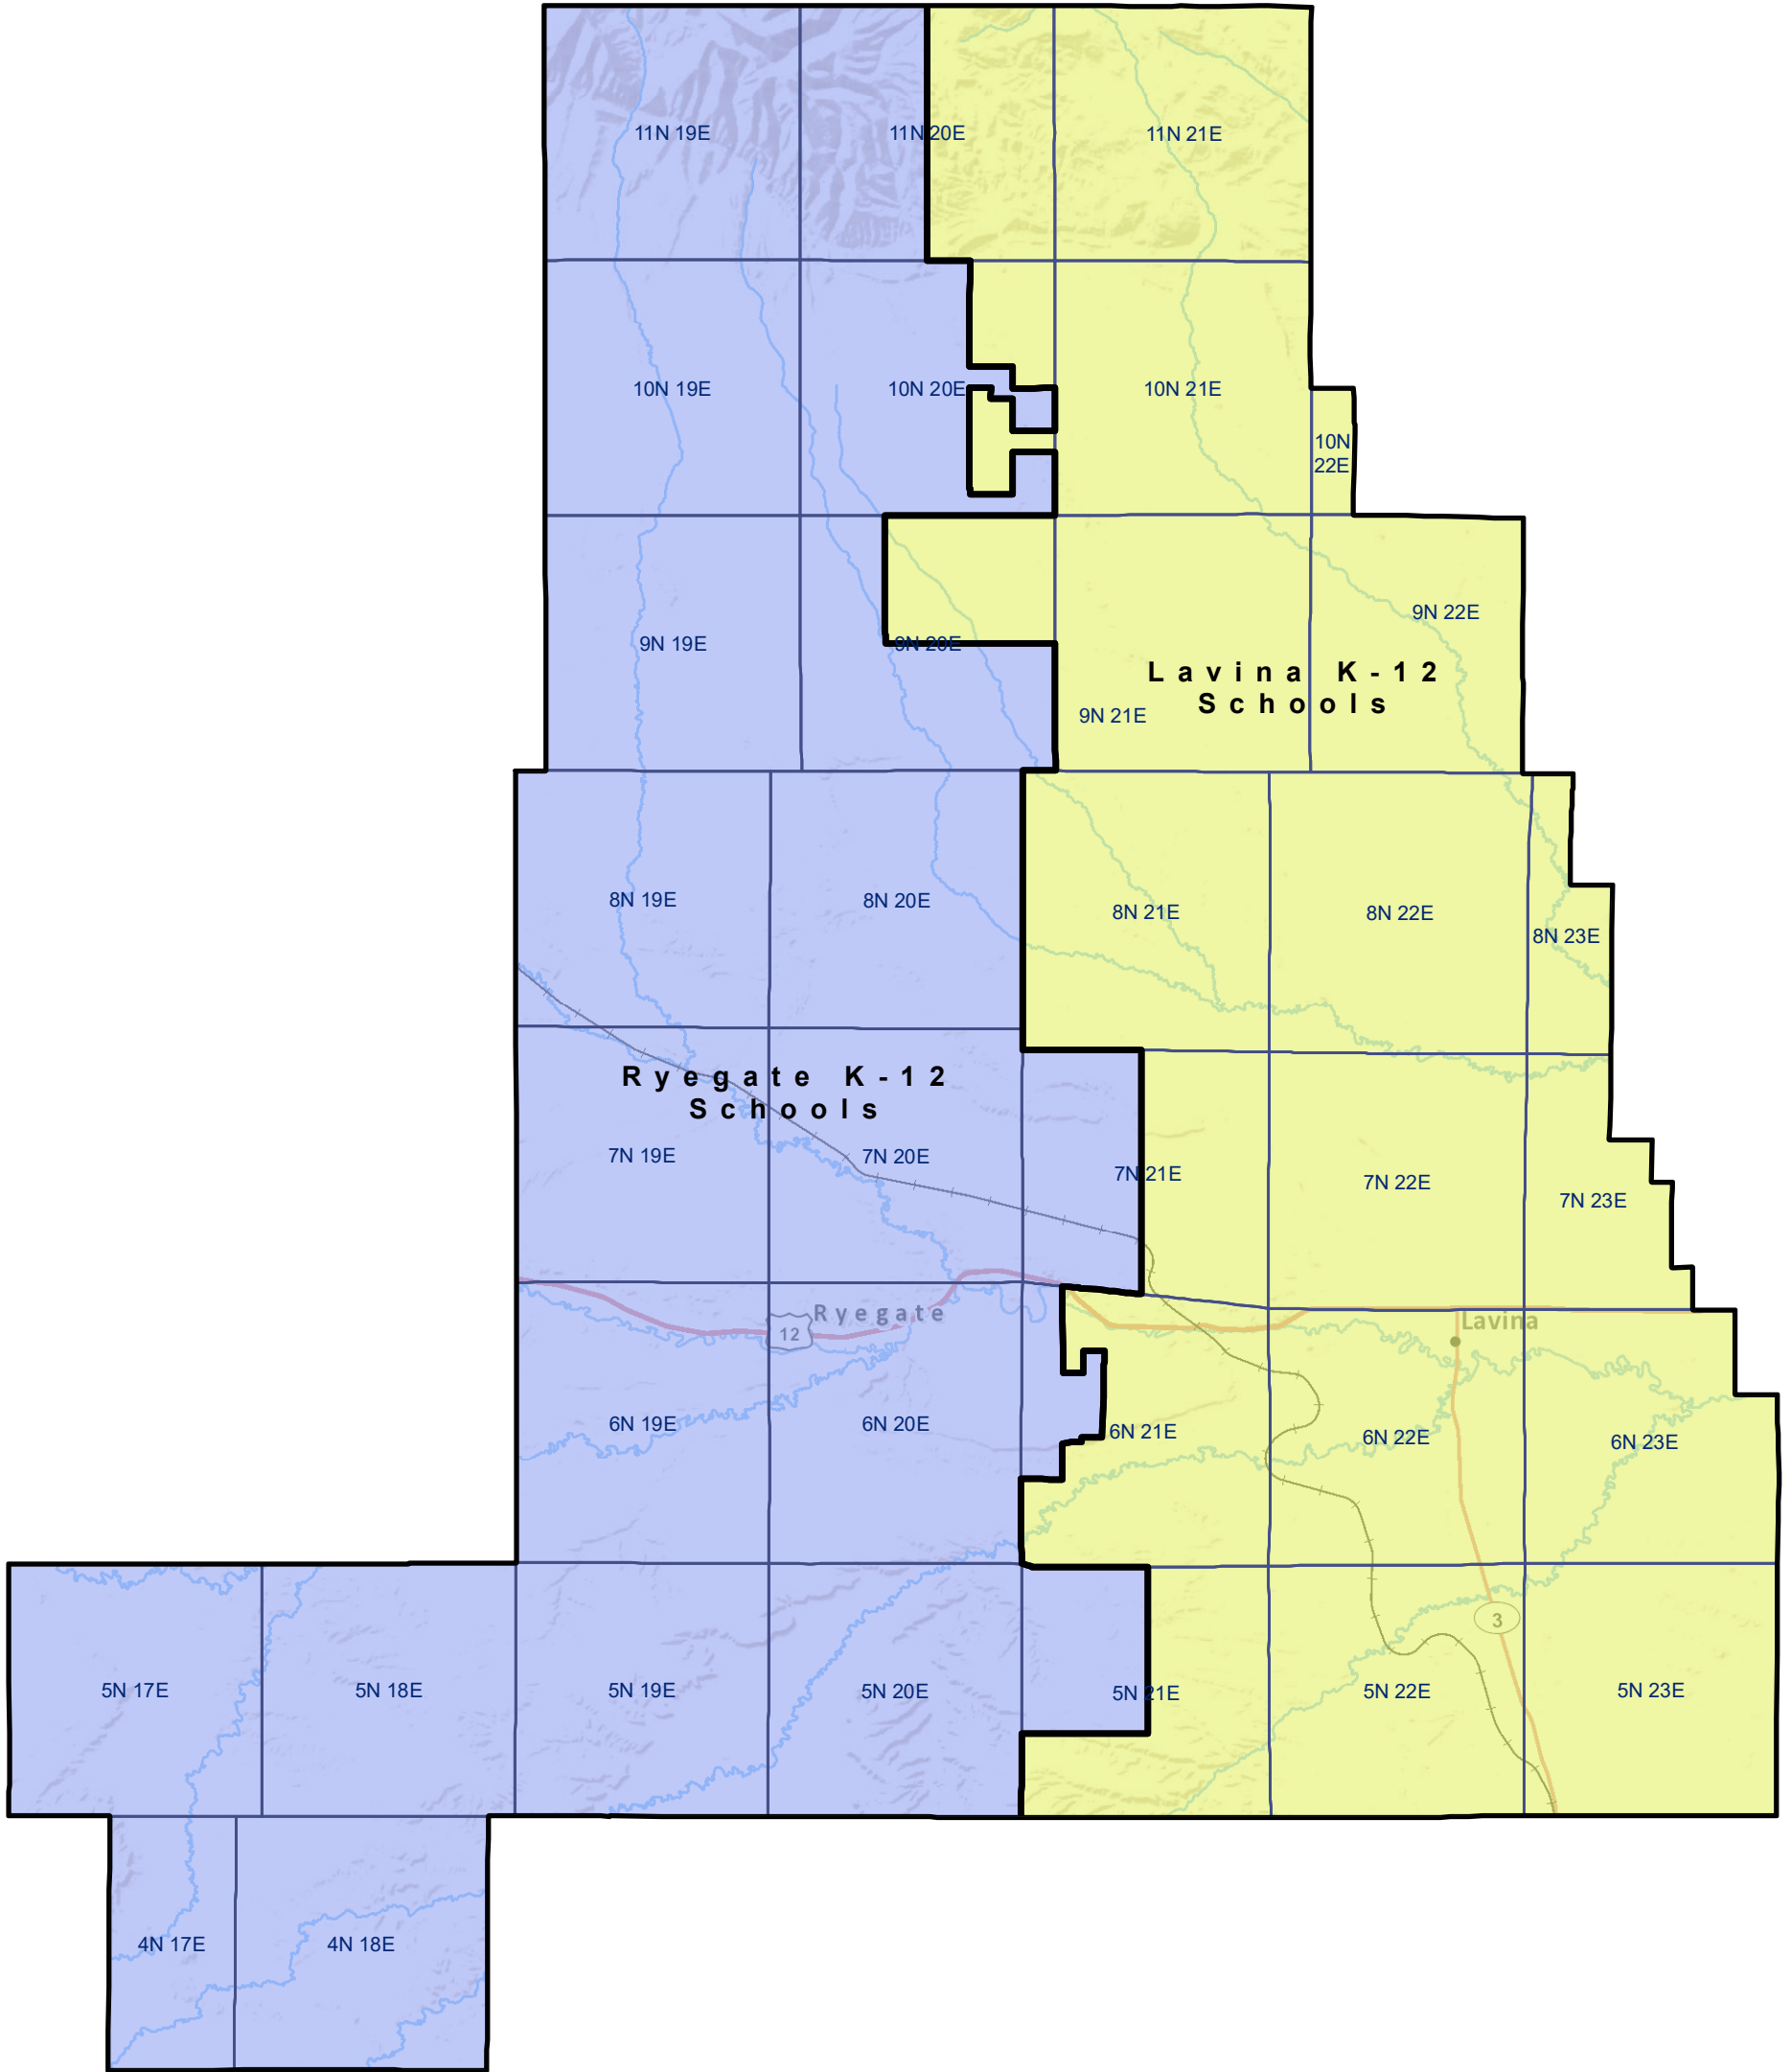

Golden Valley County Elementary and K-12 School Districts

 Township Boundary

School District Boundaries are from the U.S. Census Bureau

Golden Valley County School Districts
Montana State Library | Created on 12/6/2023
U.S. Census Bureau - School District Review Program
Meghan Burns | mburns2@mt.gov | 406.444.1550