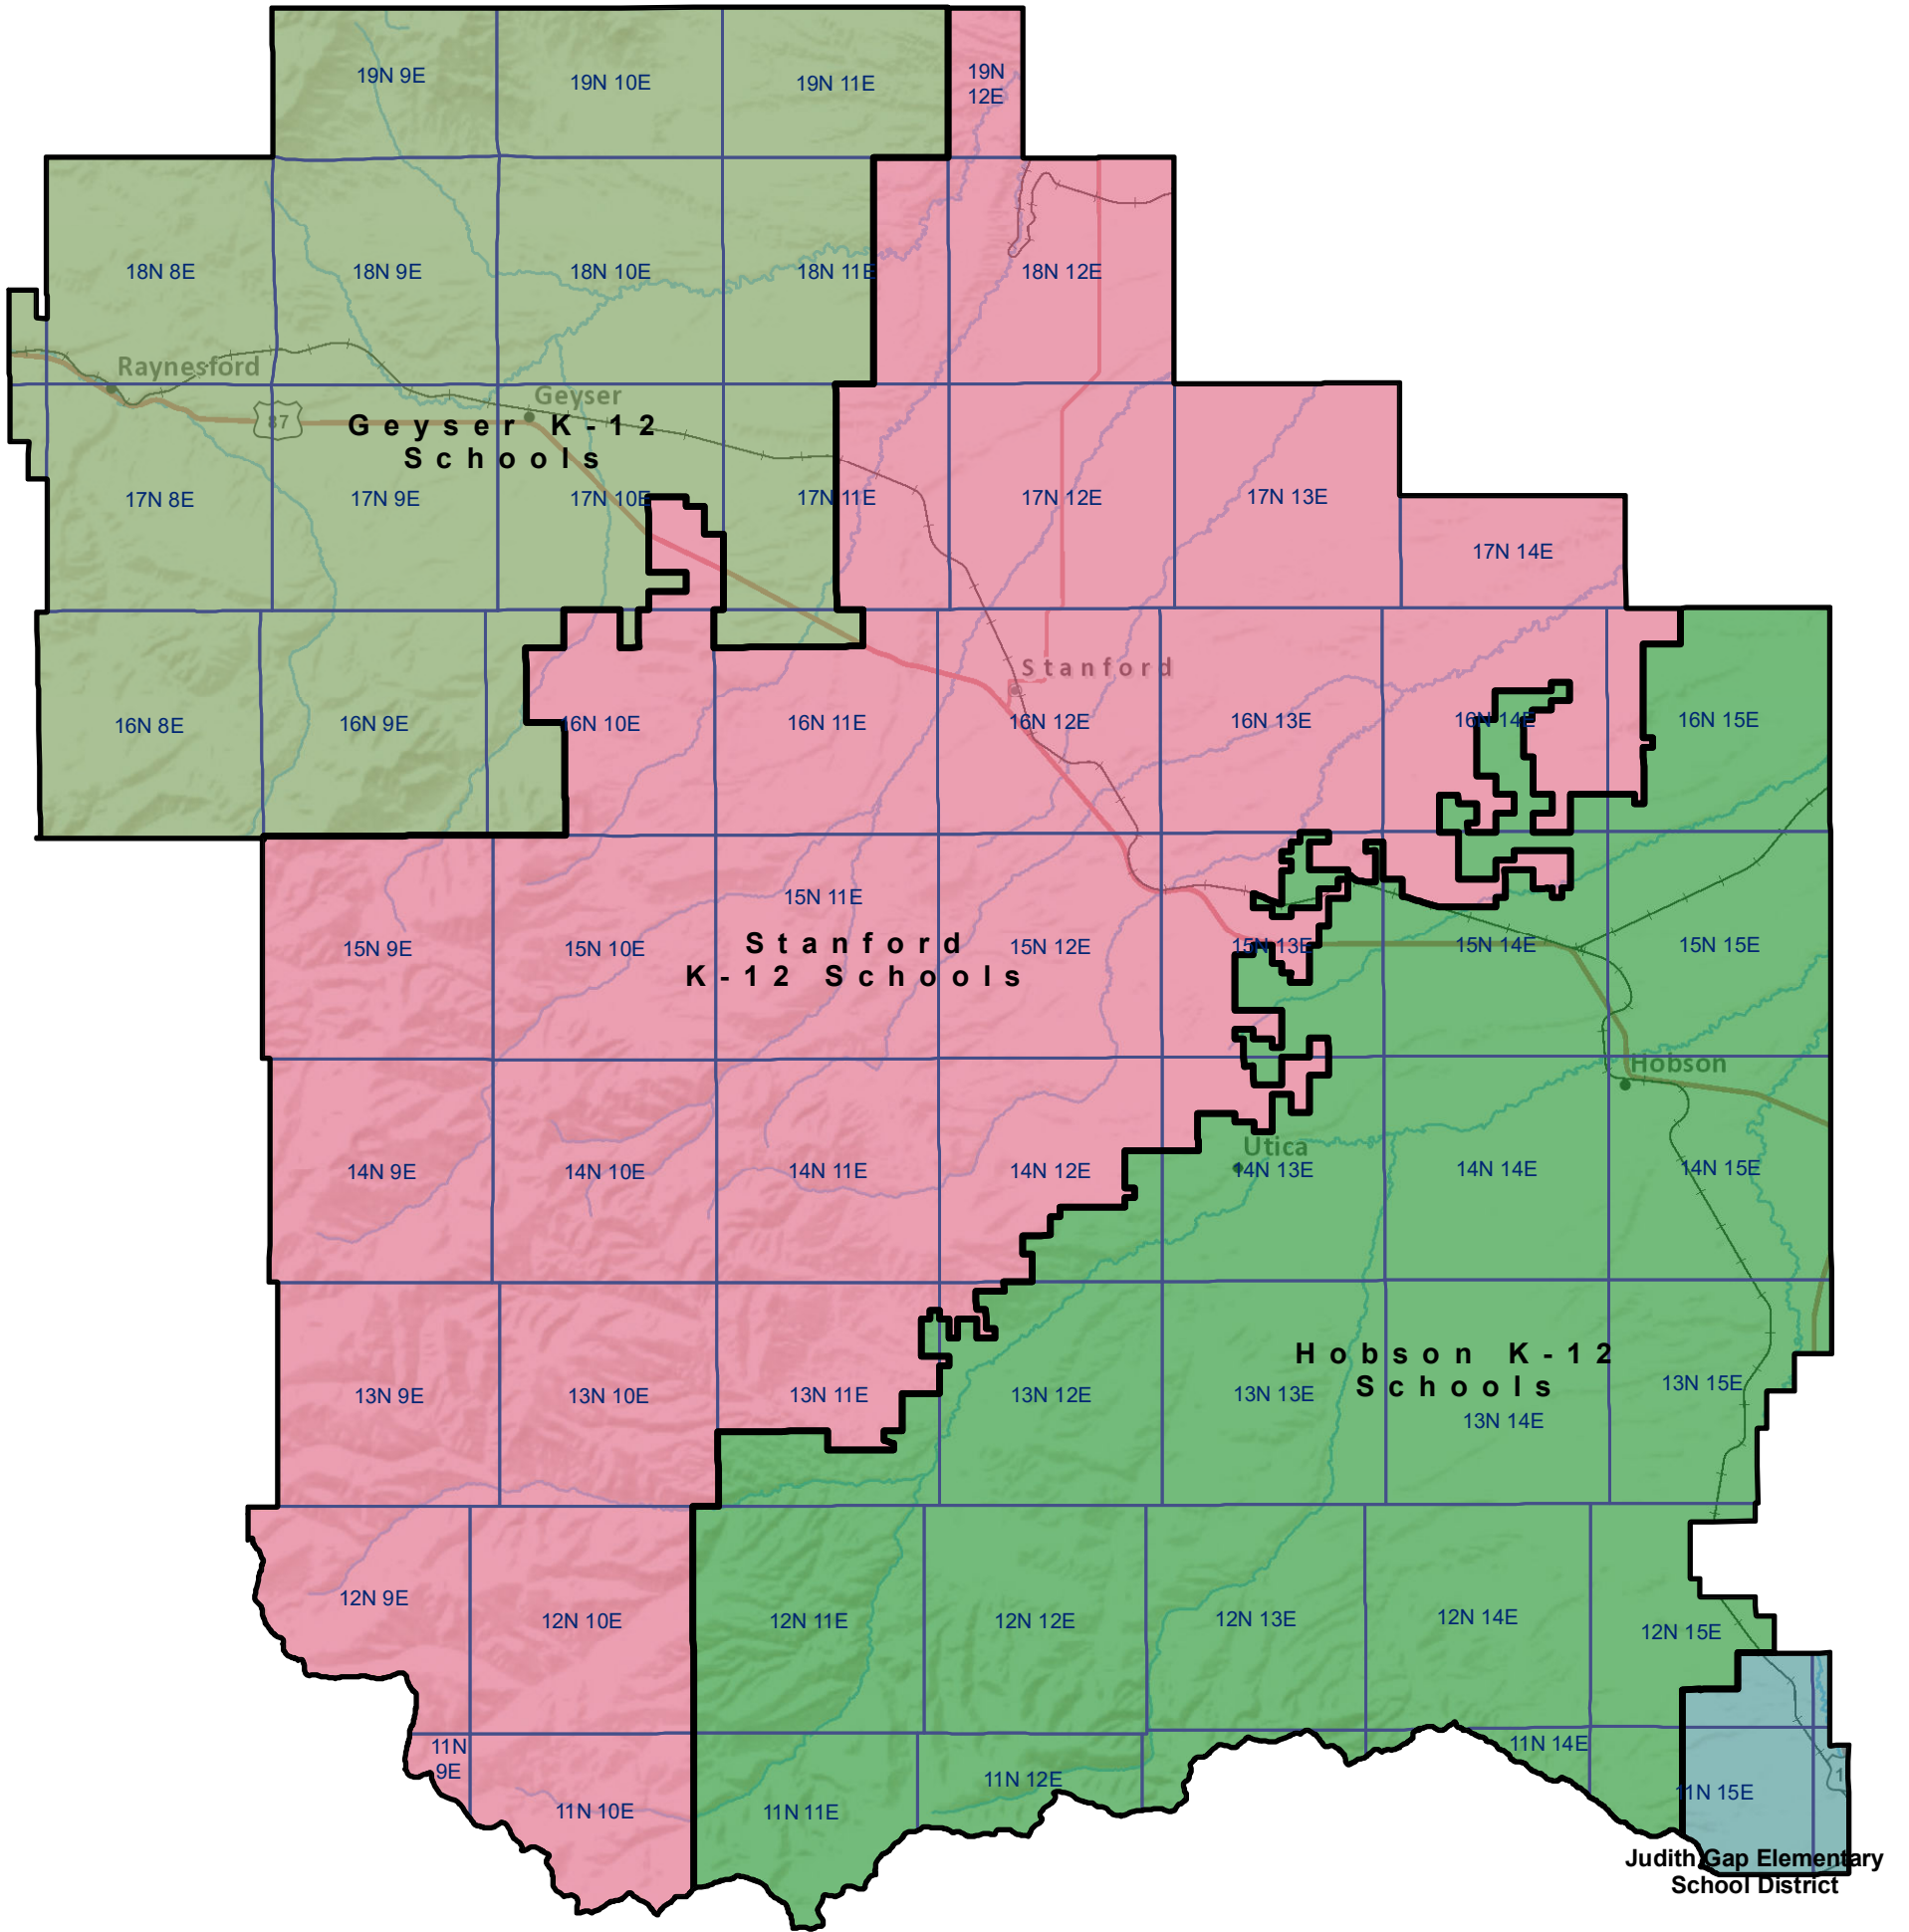

Judith Basin County Elementary and K-12 School Districts

 Township Boundary

School District Boundaries are from the U.S. Census Bureau

Judith Basin County School Districts
 Montana State Library | Created on 12/6/2023
 U.S. Census Bureau - School District Review Program
 Meghan Burns | mburns2@mt.gov | 406.444.1550