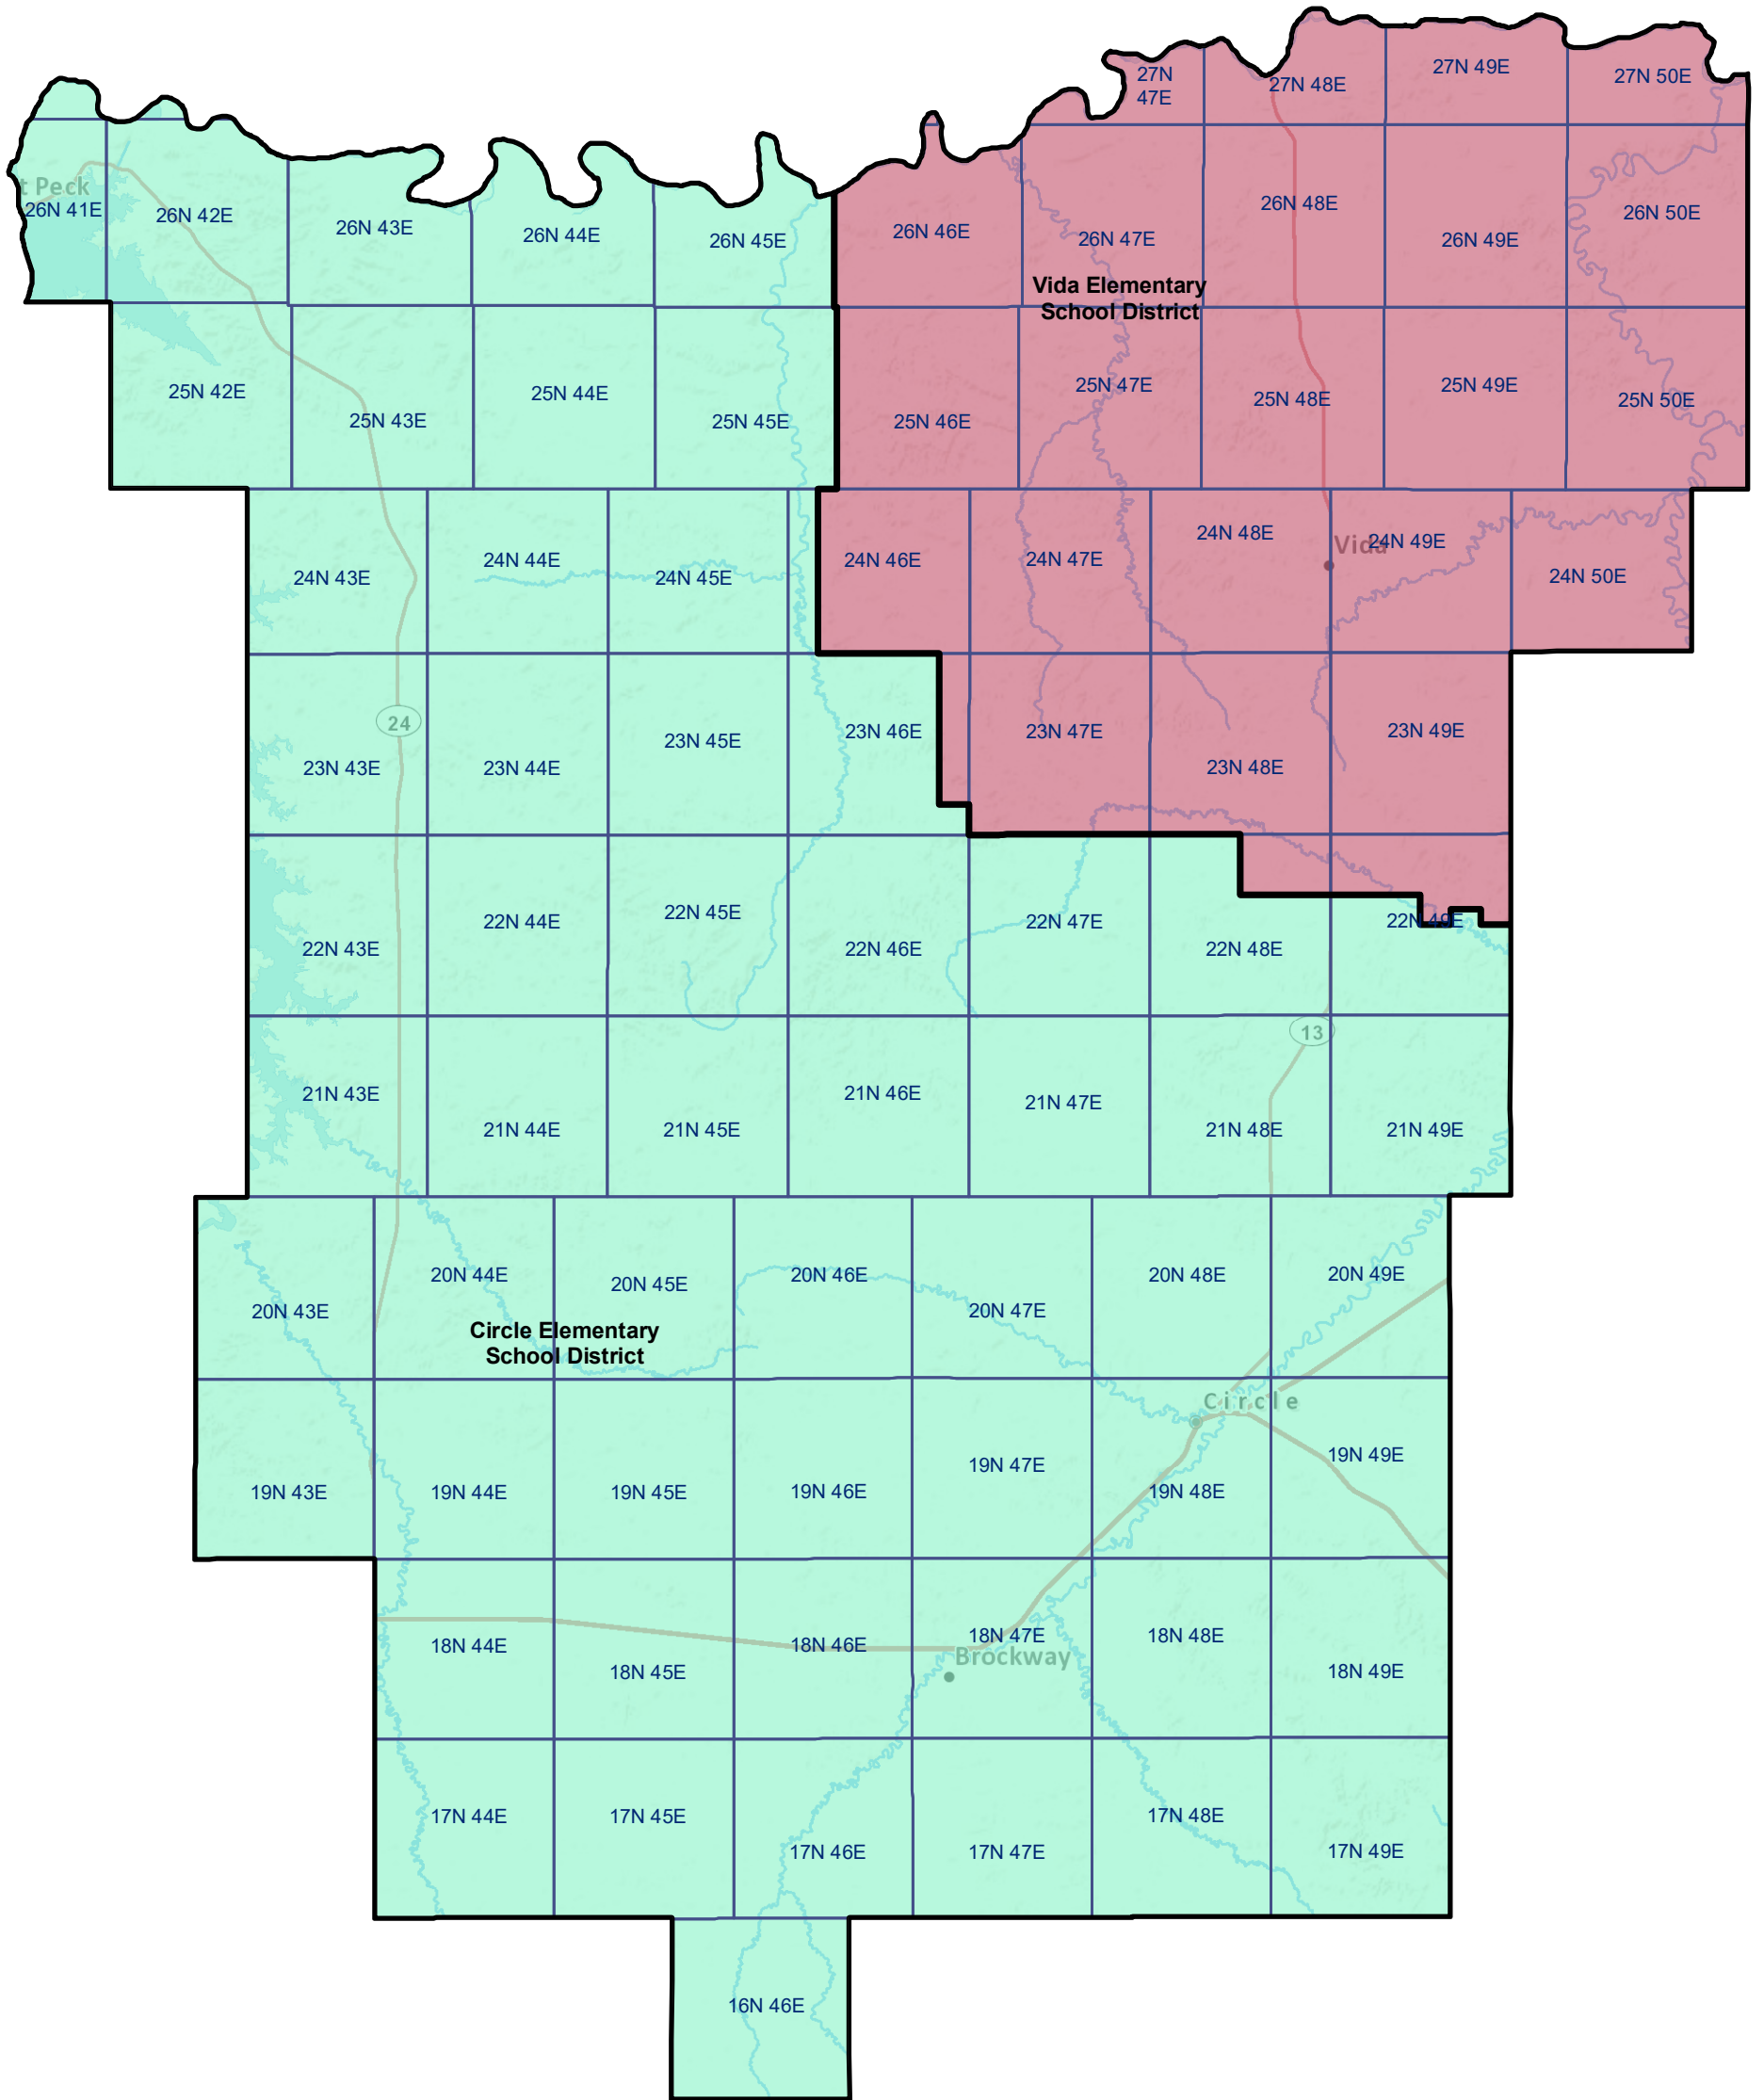

McCone County Elementary and K-12 School Districts

 Township Boundary

School District Boundaries are from the U.S. Census Bureau

McCone County School Districts
Montana State Library | Created on 12/6/2023
U.S. Census Bureau - School District Review Program
Meghan Burns | mburns2@mt.gov | 406.444.1550