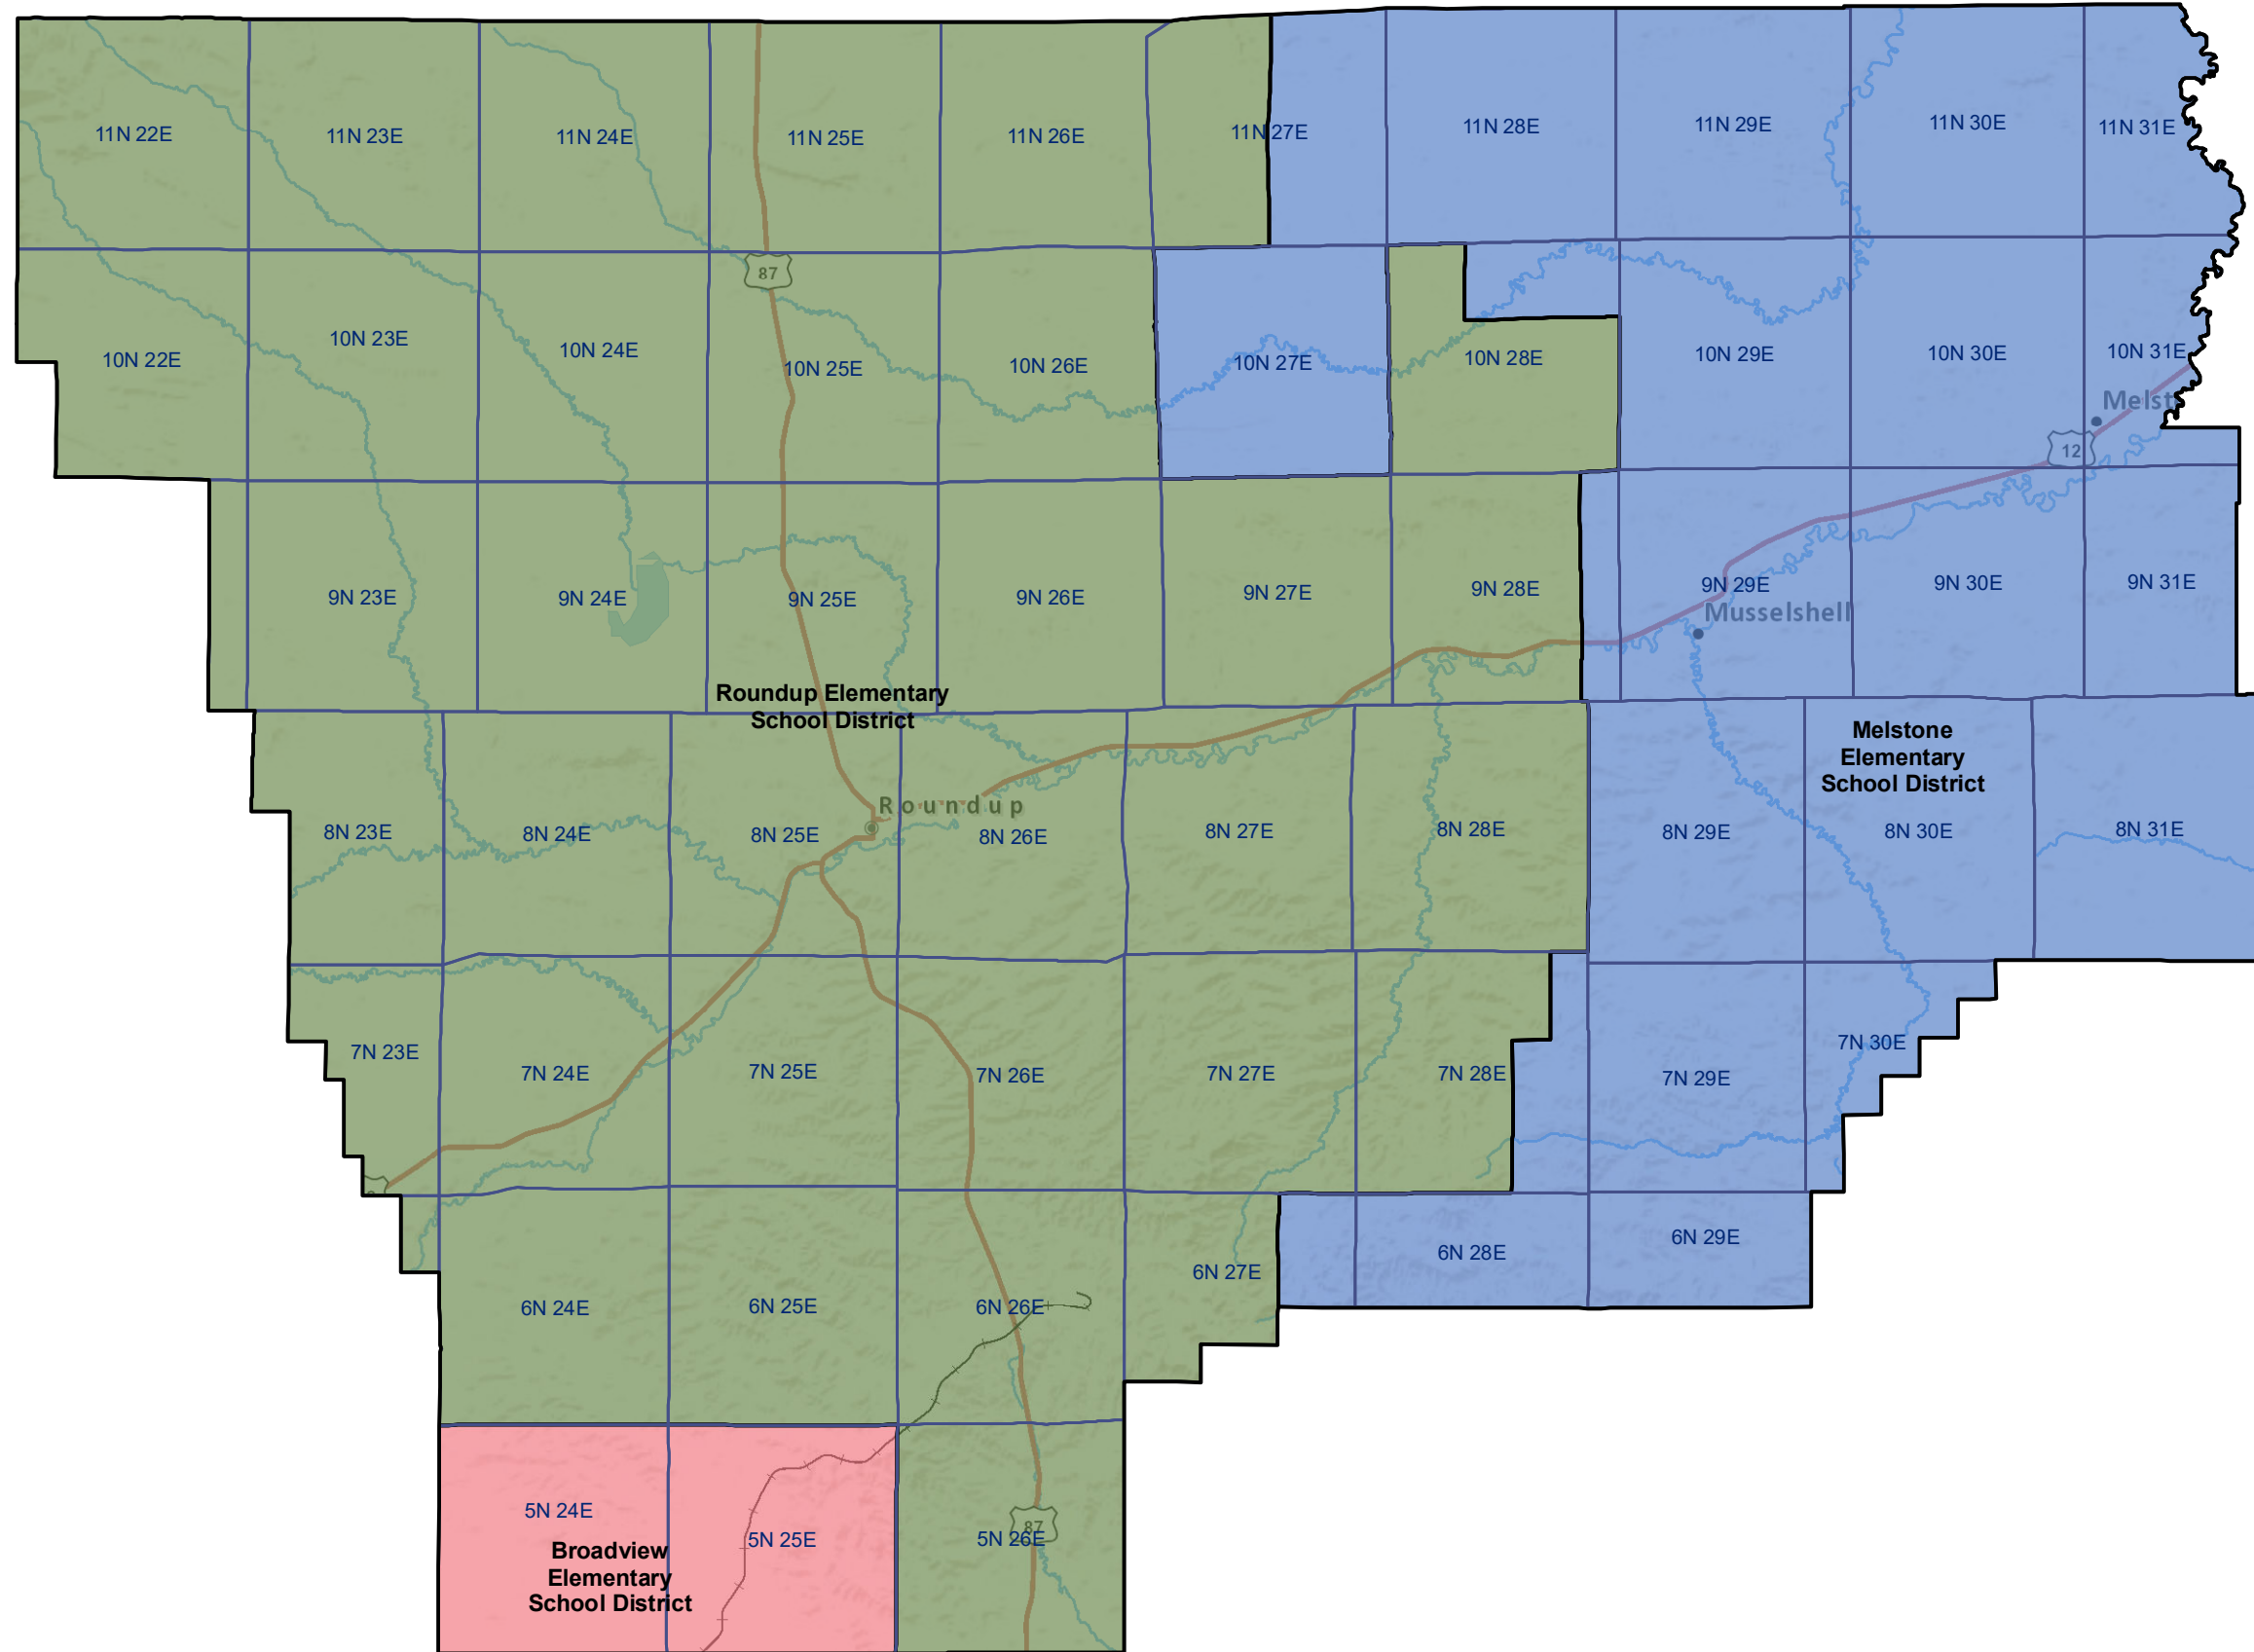

Musselshell County Elementary and K-12 School Districts

 Township Boundary

School District Boundaries are from the U.S. Census Bureau

Musselshell County School Districts
Montana State Library | Created on 12/6/2023
U.S. Census Bureau - School District Review Program
Meghan Burns | mburns2@mt.gov | 406.444.1550