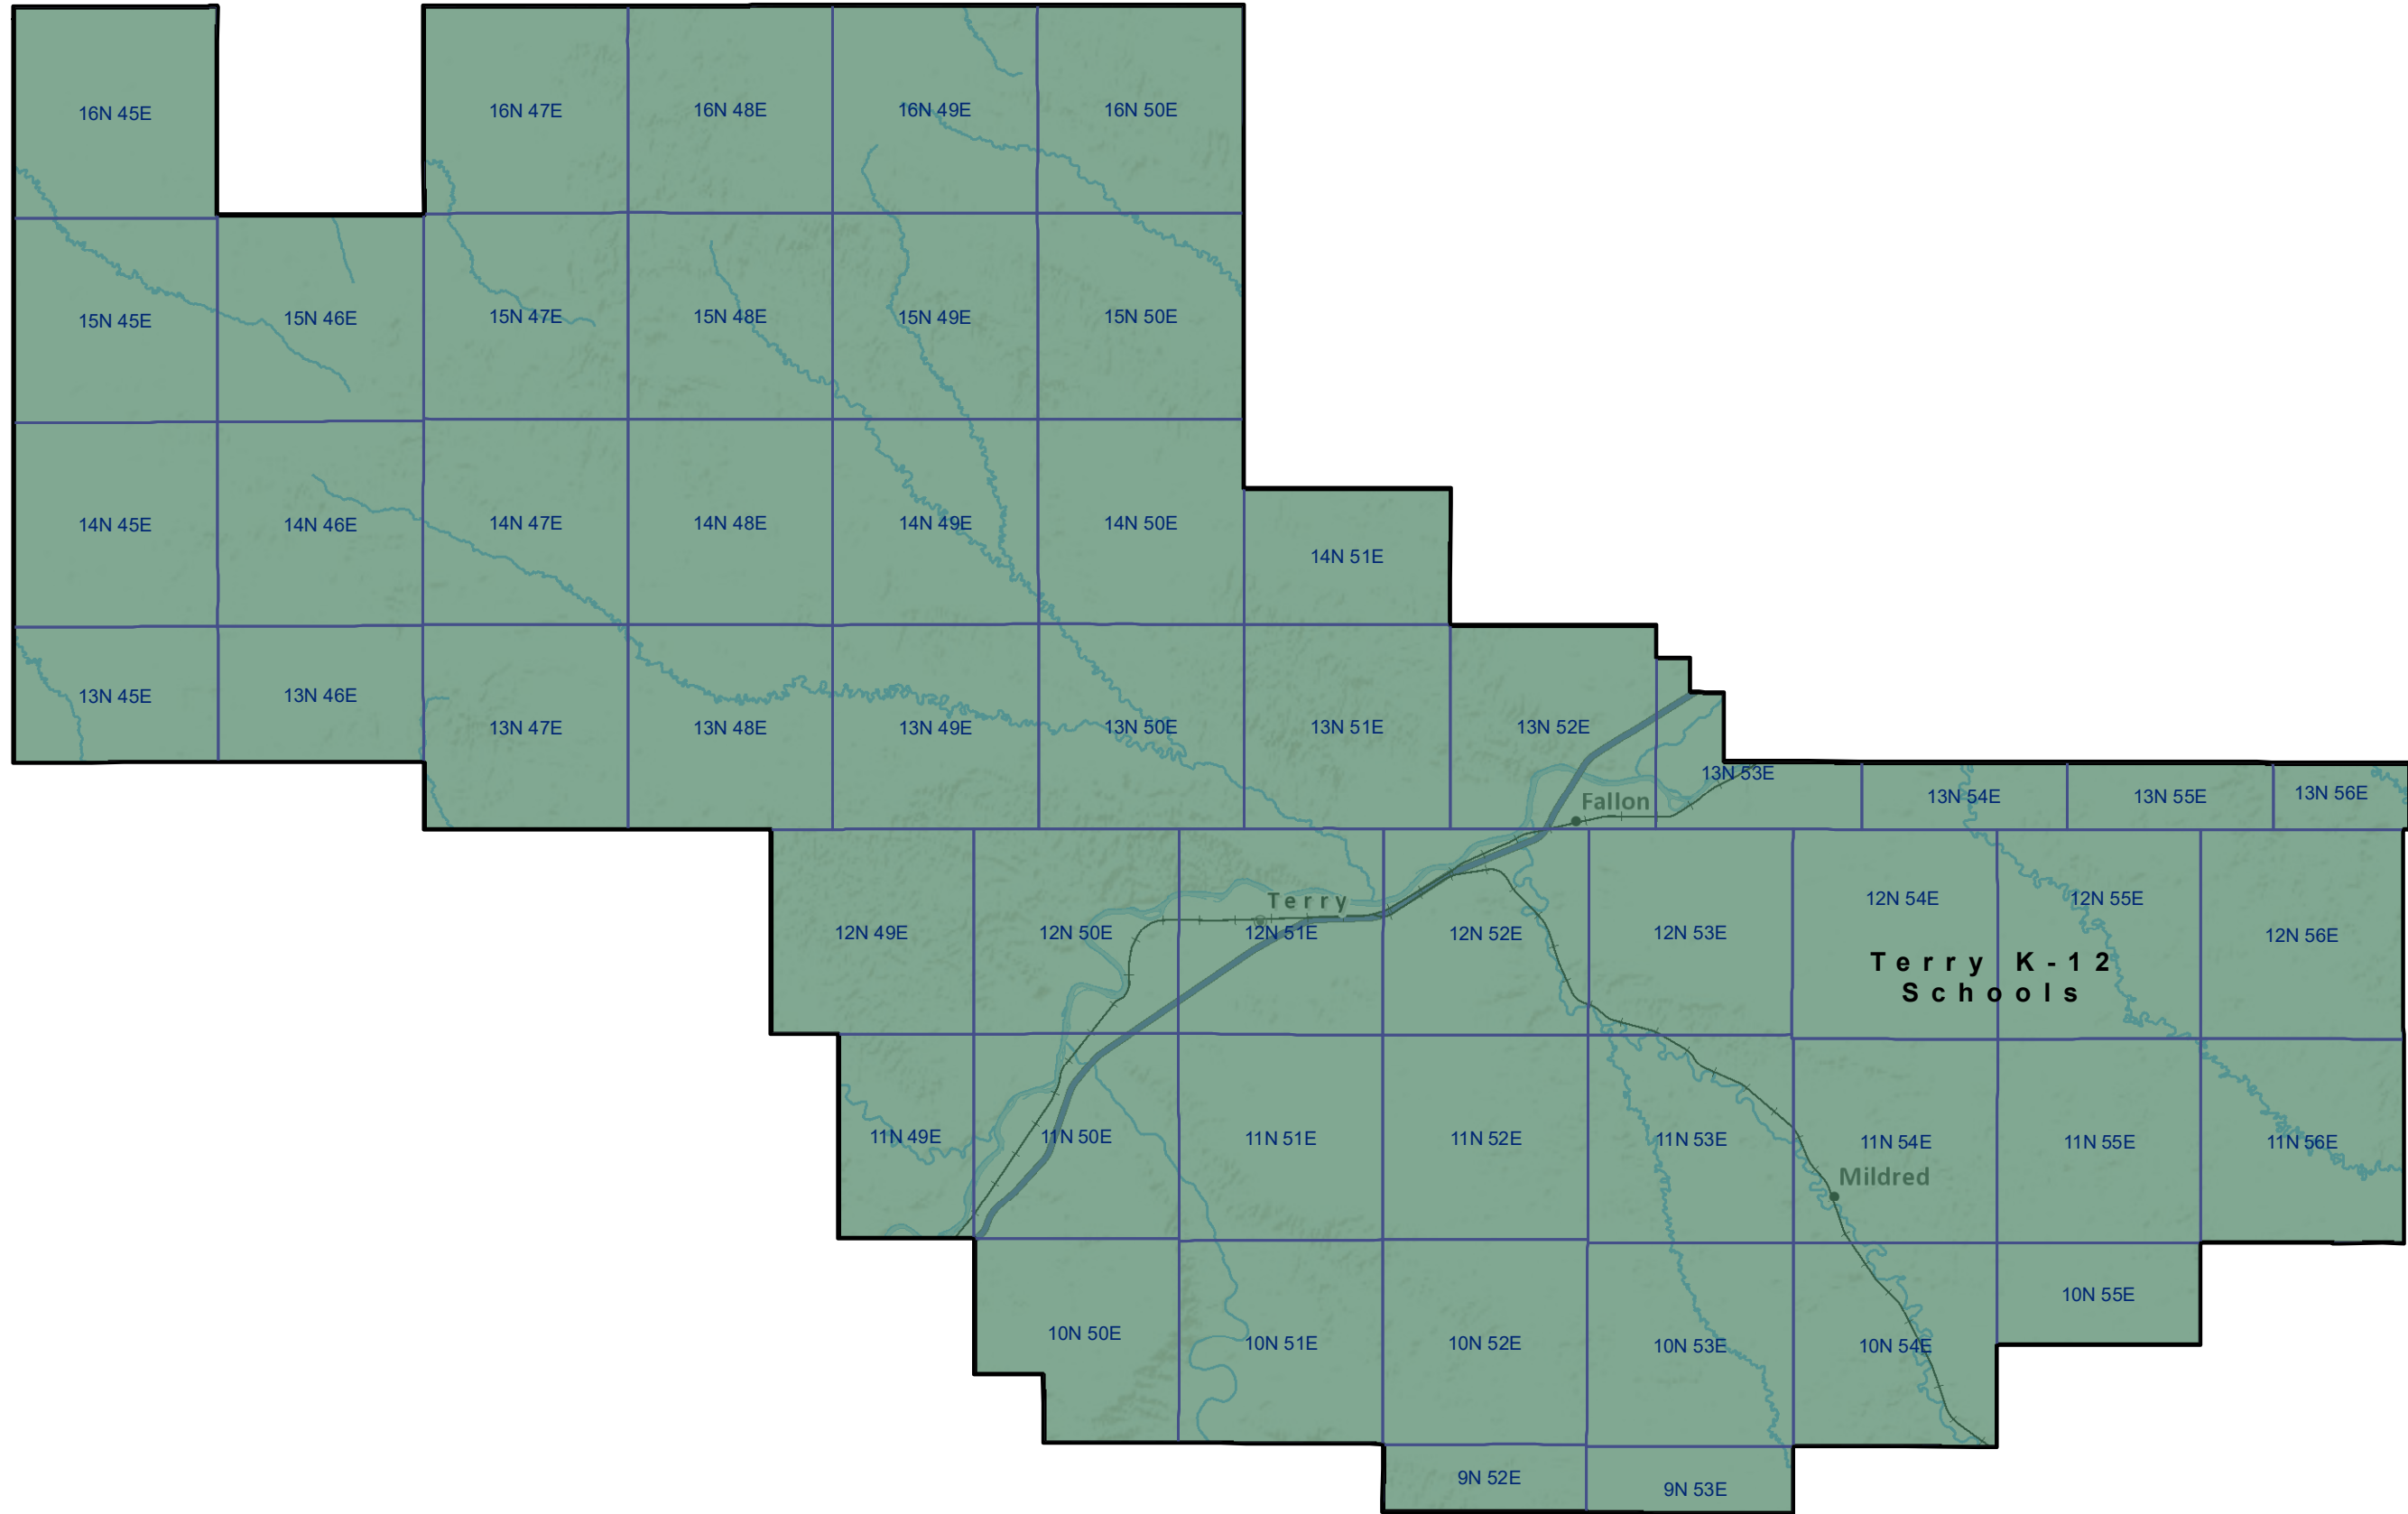

# Prairie County Elementary and K-12 School Districts

 Township Boundary

**School District Boundaries are from the U.S. Census Bureau**

Prairie County School Districts  
Montana State Library | Created on 12/6/2023  
U.S. Census Bureau - School District Review Program  
Meghan Burns | mburns2@mt.gov | 406.444.1550