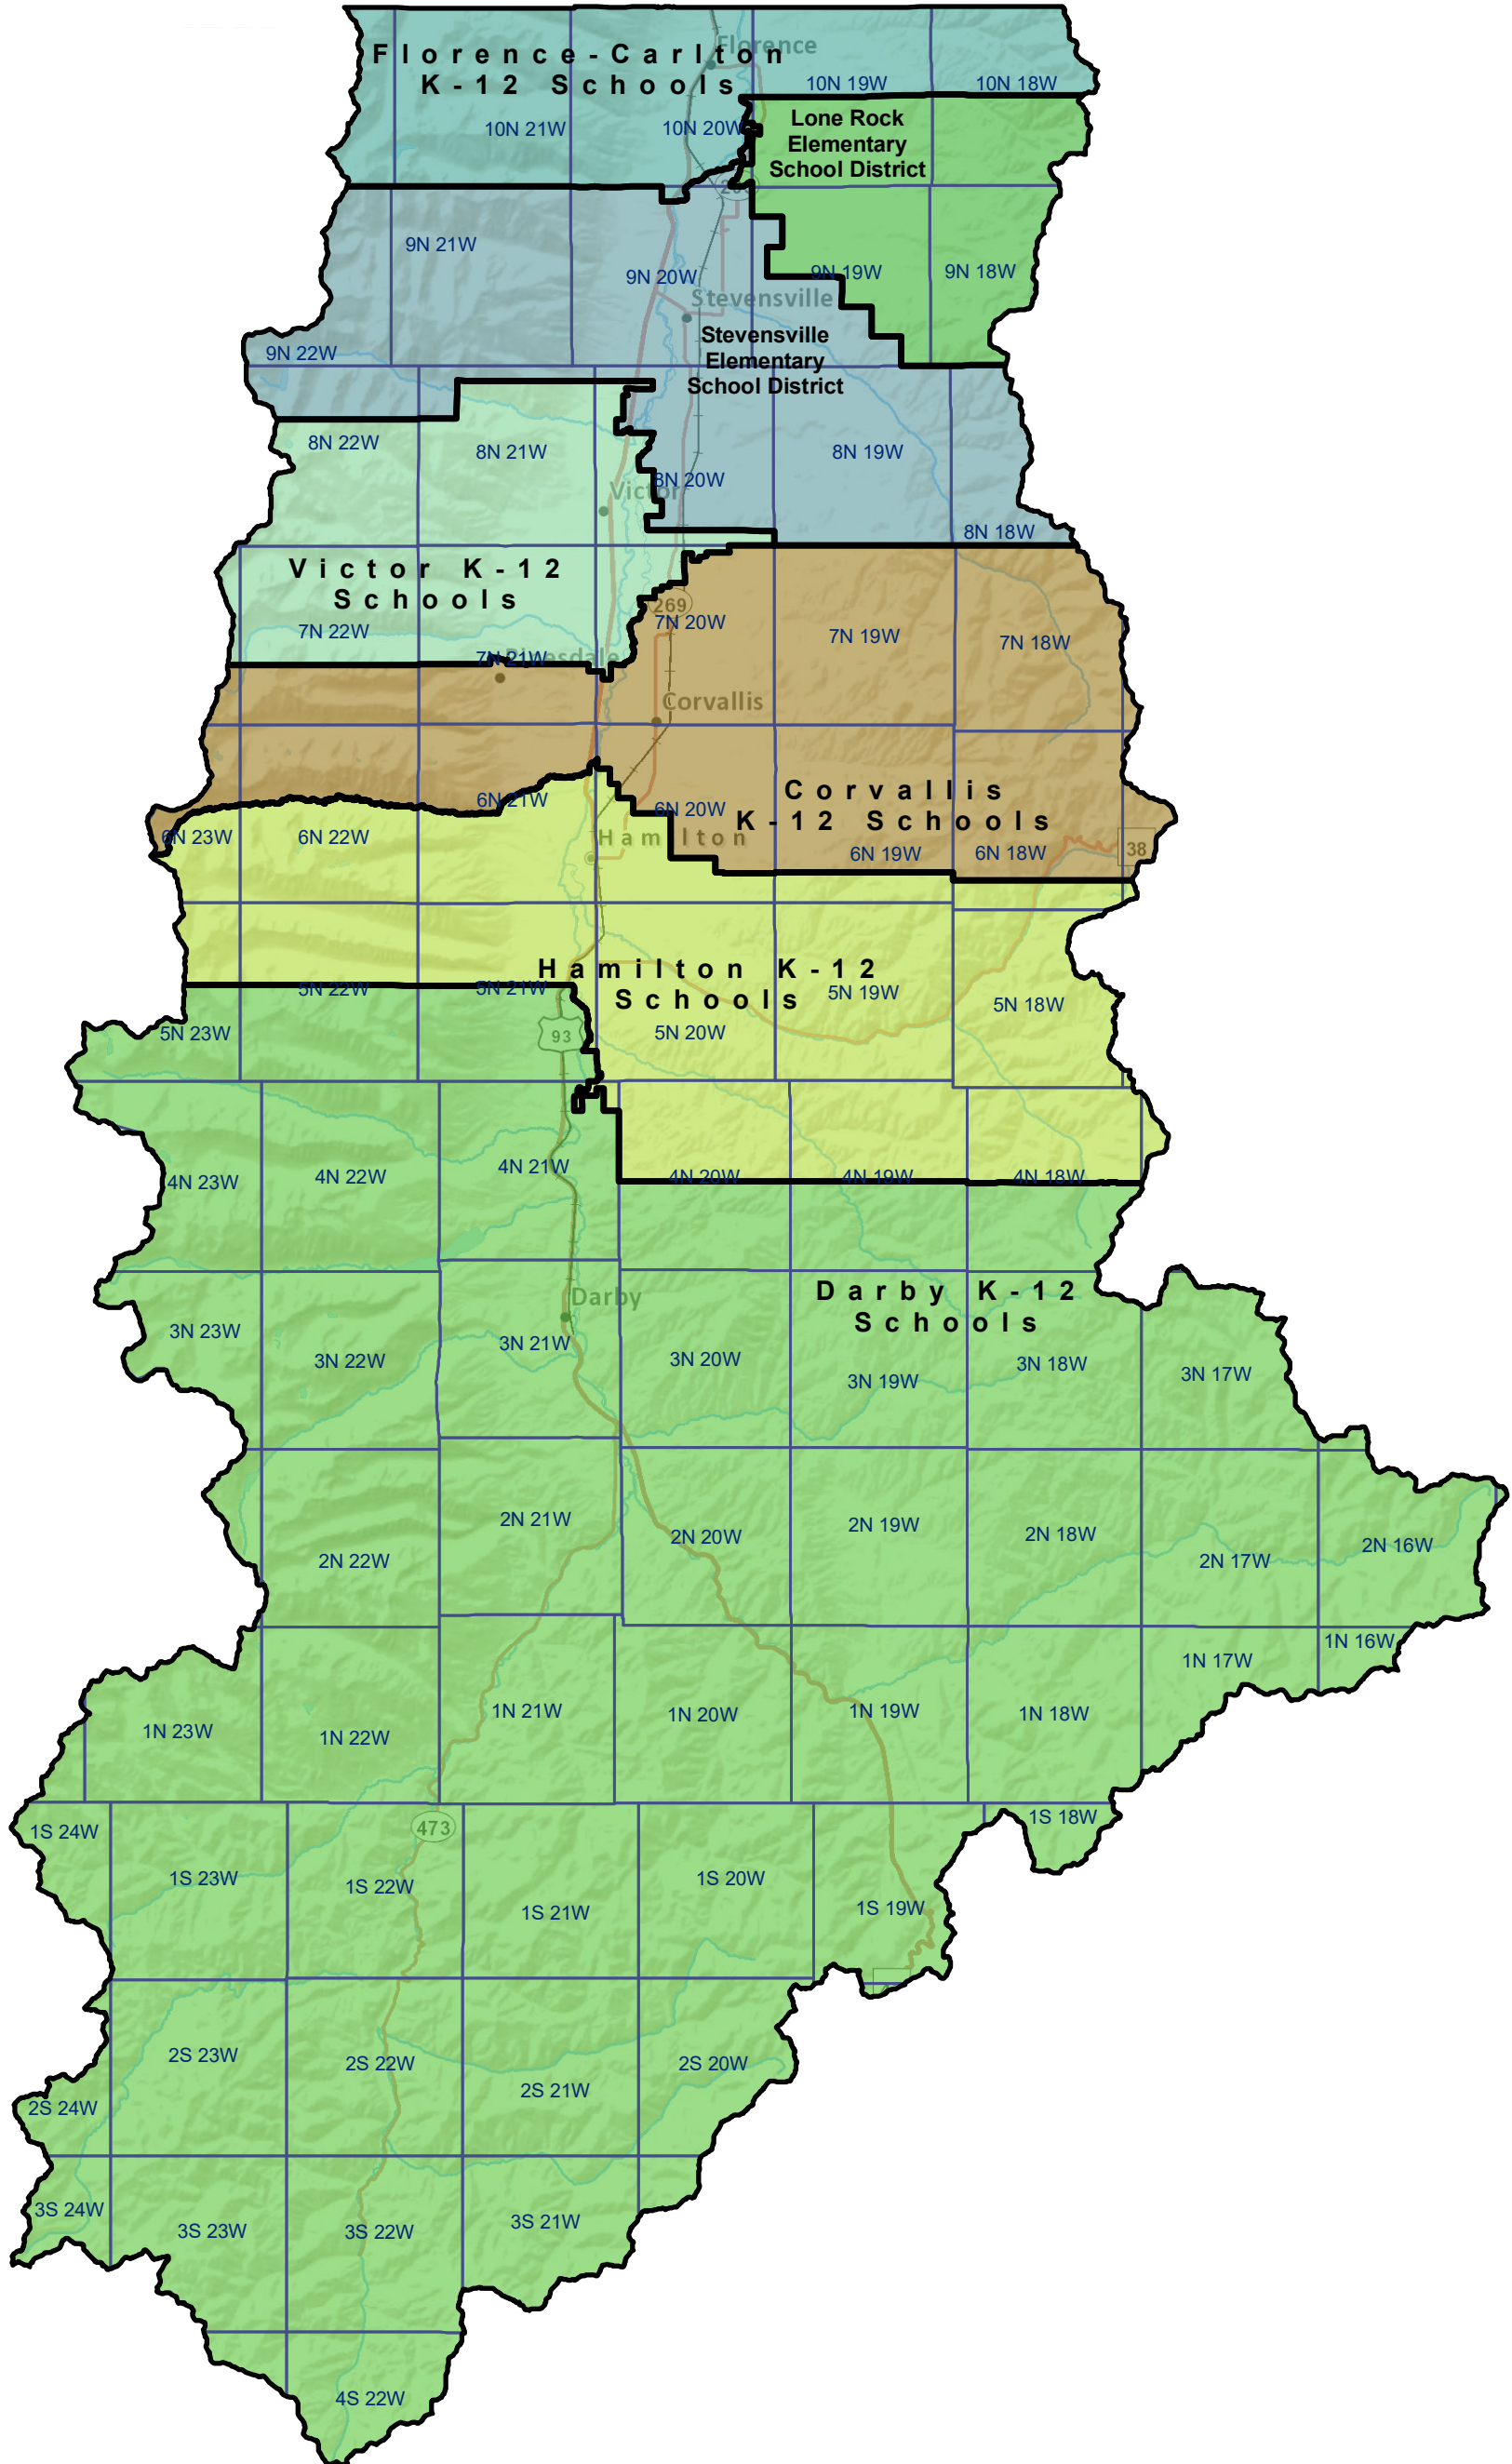

# Ravalli County Elementary and K-12 School Districts

 Township Boundary

**School District Boundaries are from the U.S. Census Bureau**

Ravalli County School Districts  
Montana State Library | Created on 12/6/2023  
U.S. Census Bureau - School District Review Program  
Meghan Burns | mburns2@mt.gov | 406.444.1550