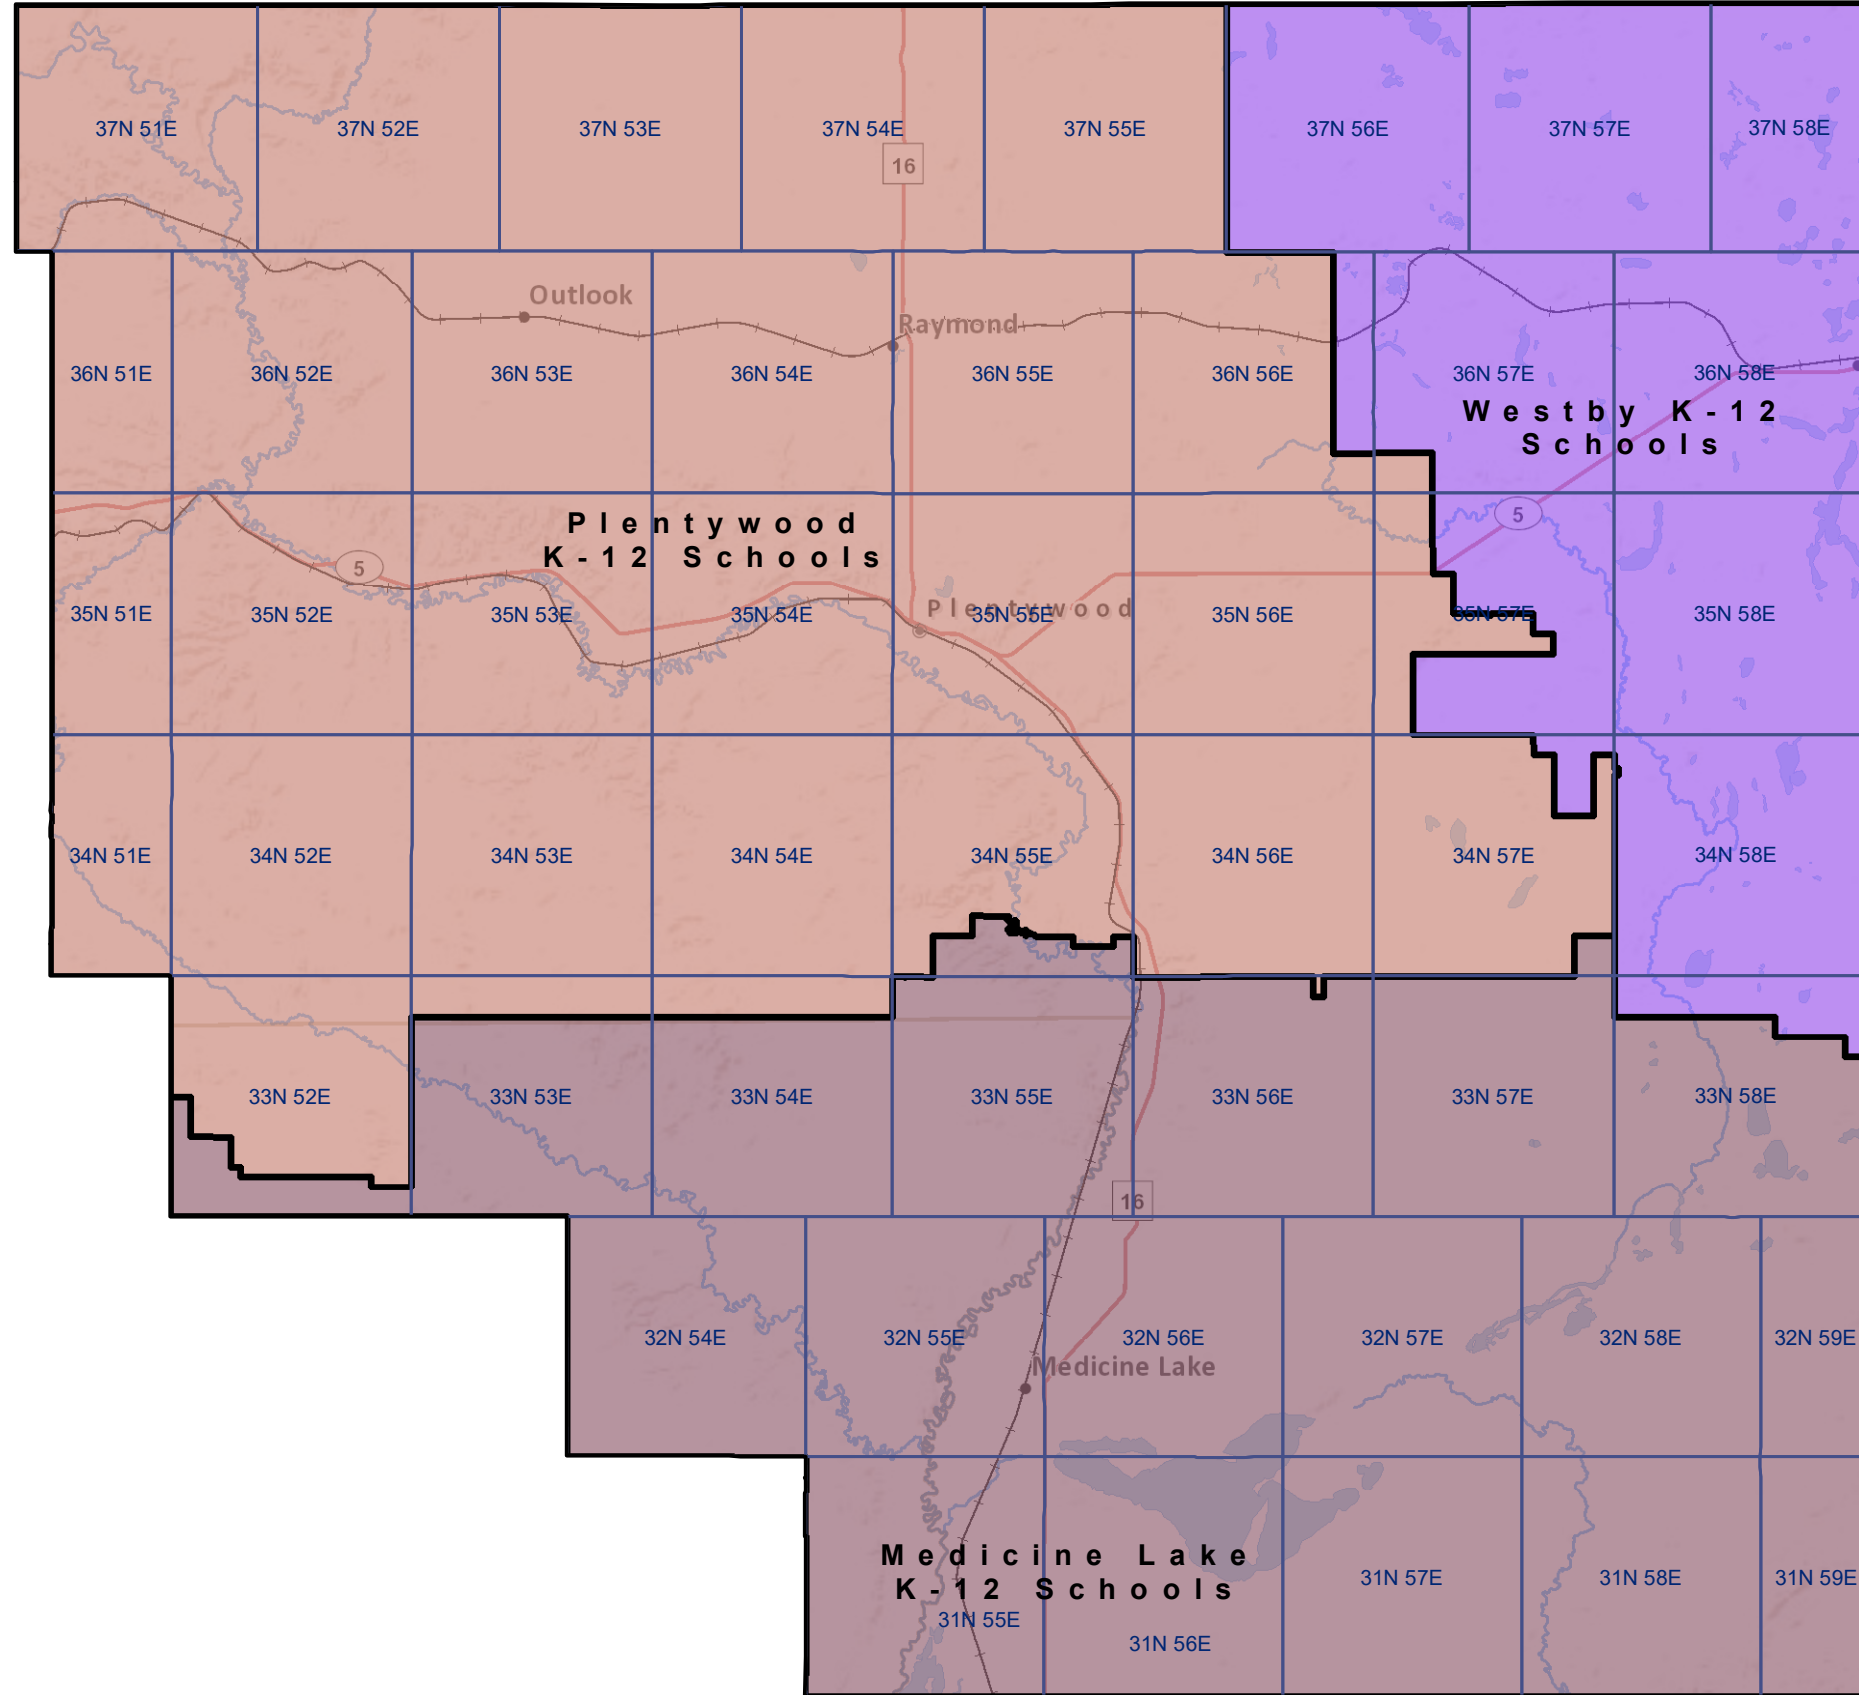

# Sheridan County Elementary and K-12 School Districts

 Township Boundary

**School District Boundaries are from the U.S. Census Bureau**

Sheridan County School Districts  
Montana State Library | Created on 12/6/2023  
U.S. Census Bureau - School District Review Program  
Meghan Burns | mburns2@mt.gov | 406.444.1550