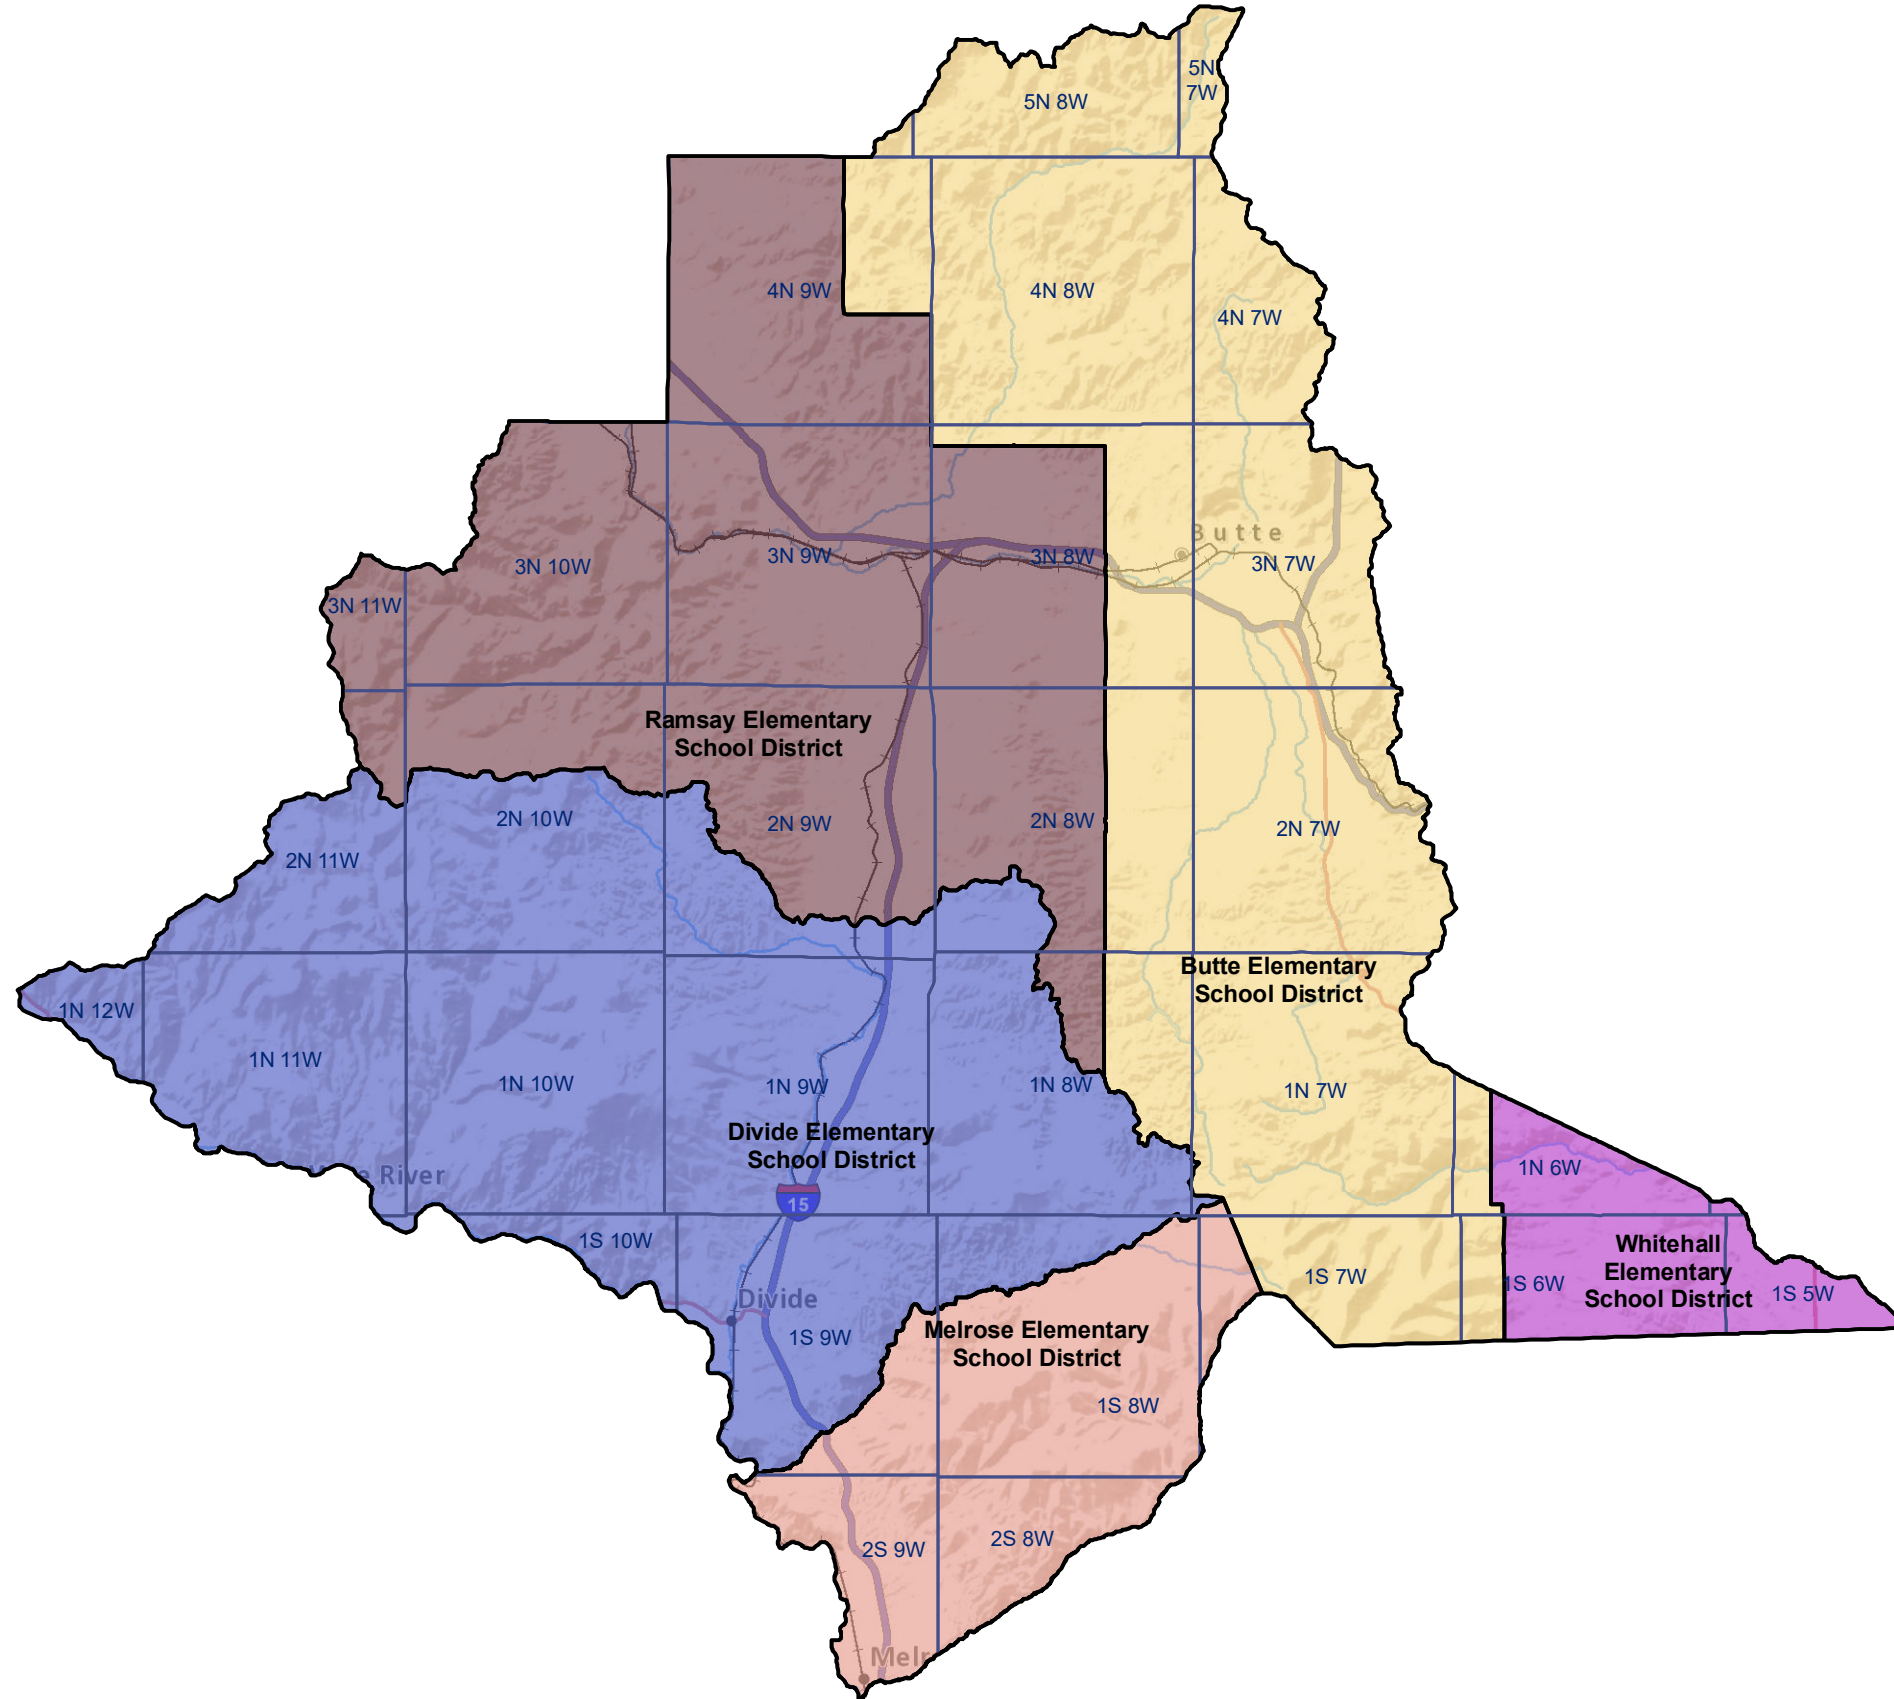

Silver Bow County Elementary and K-12 School Districts

 Township Boundary

School District Boundaries are from the U.S. Census Bureau

Silver Bow County School Districts
Montana State Library | Created on 12/6/2023
U.S. Census Bureau - School District Review Program
Meghan Burns | mburns2@mt.gov | 406.444.1550