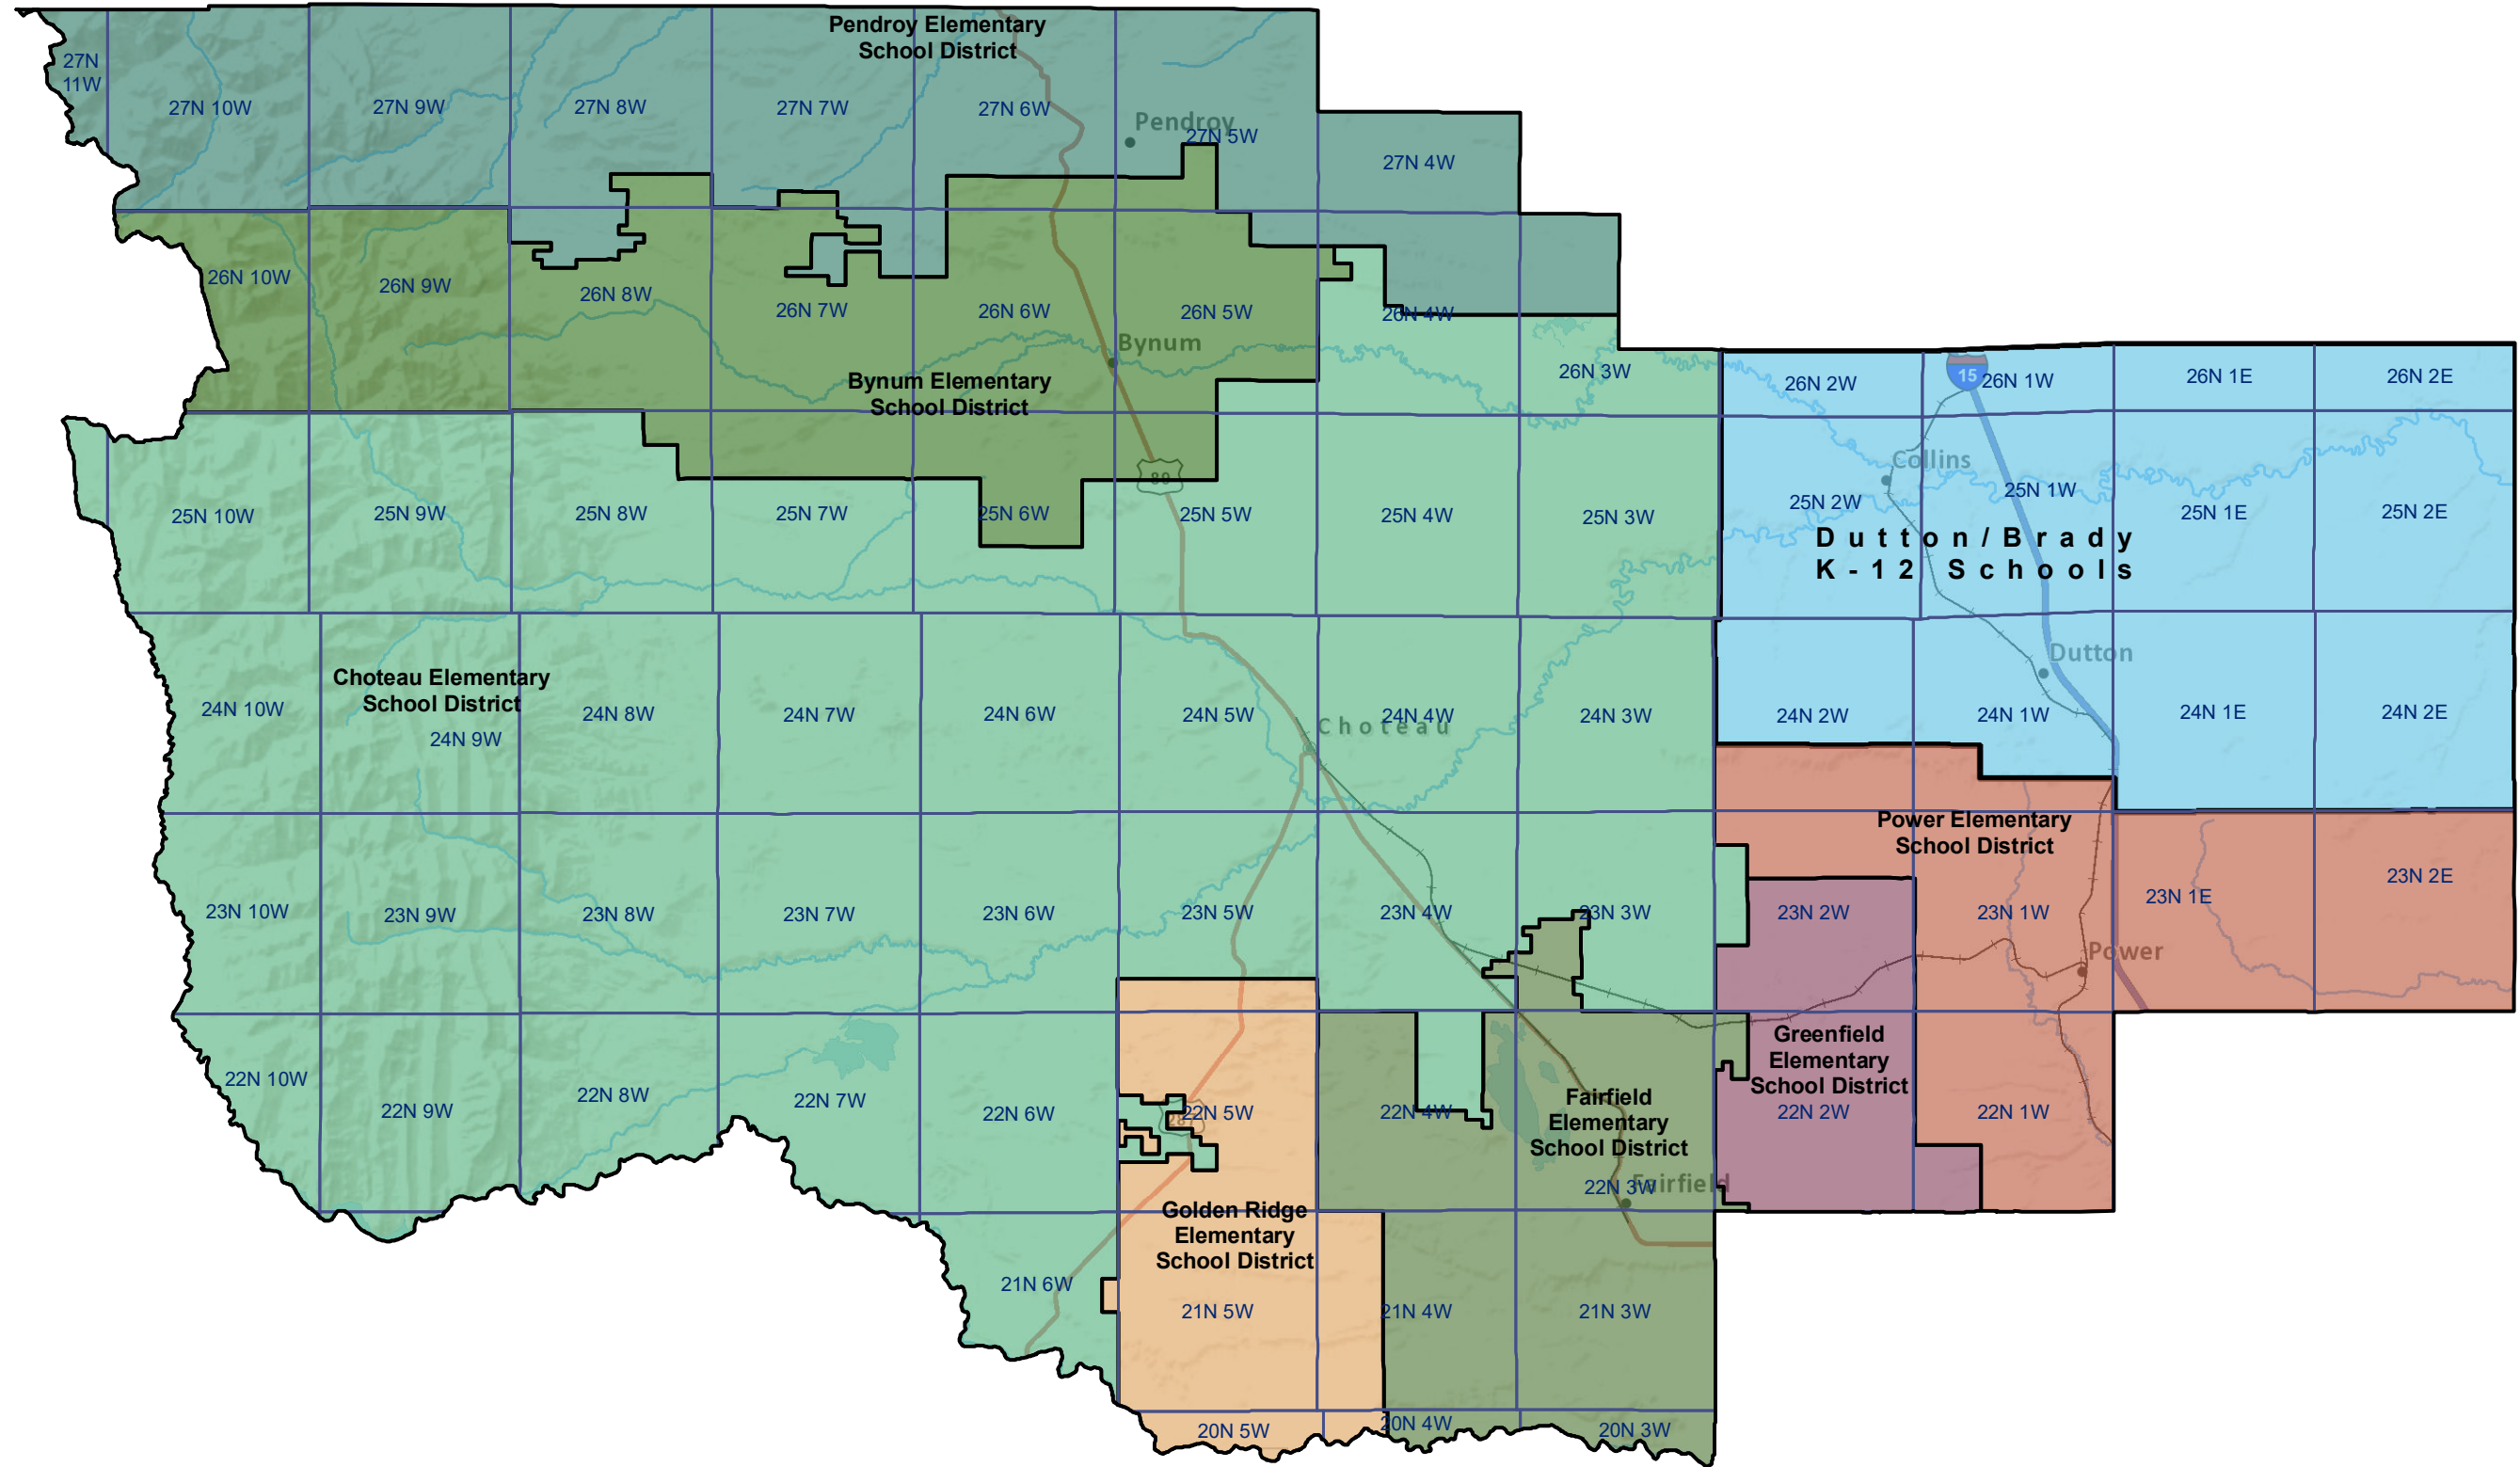

Teton County Elementary and K-12 School Districts

 Township Boundary

School District Boundaries are from the U.S. Census Bureau

Teton County School Districts
 Montana State Library | Created on 12/6/2023
 U.S. Census Bureau - School District Review Program
 Meghan Burns | mburns2@mt.gov | 406.444.1550