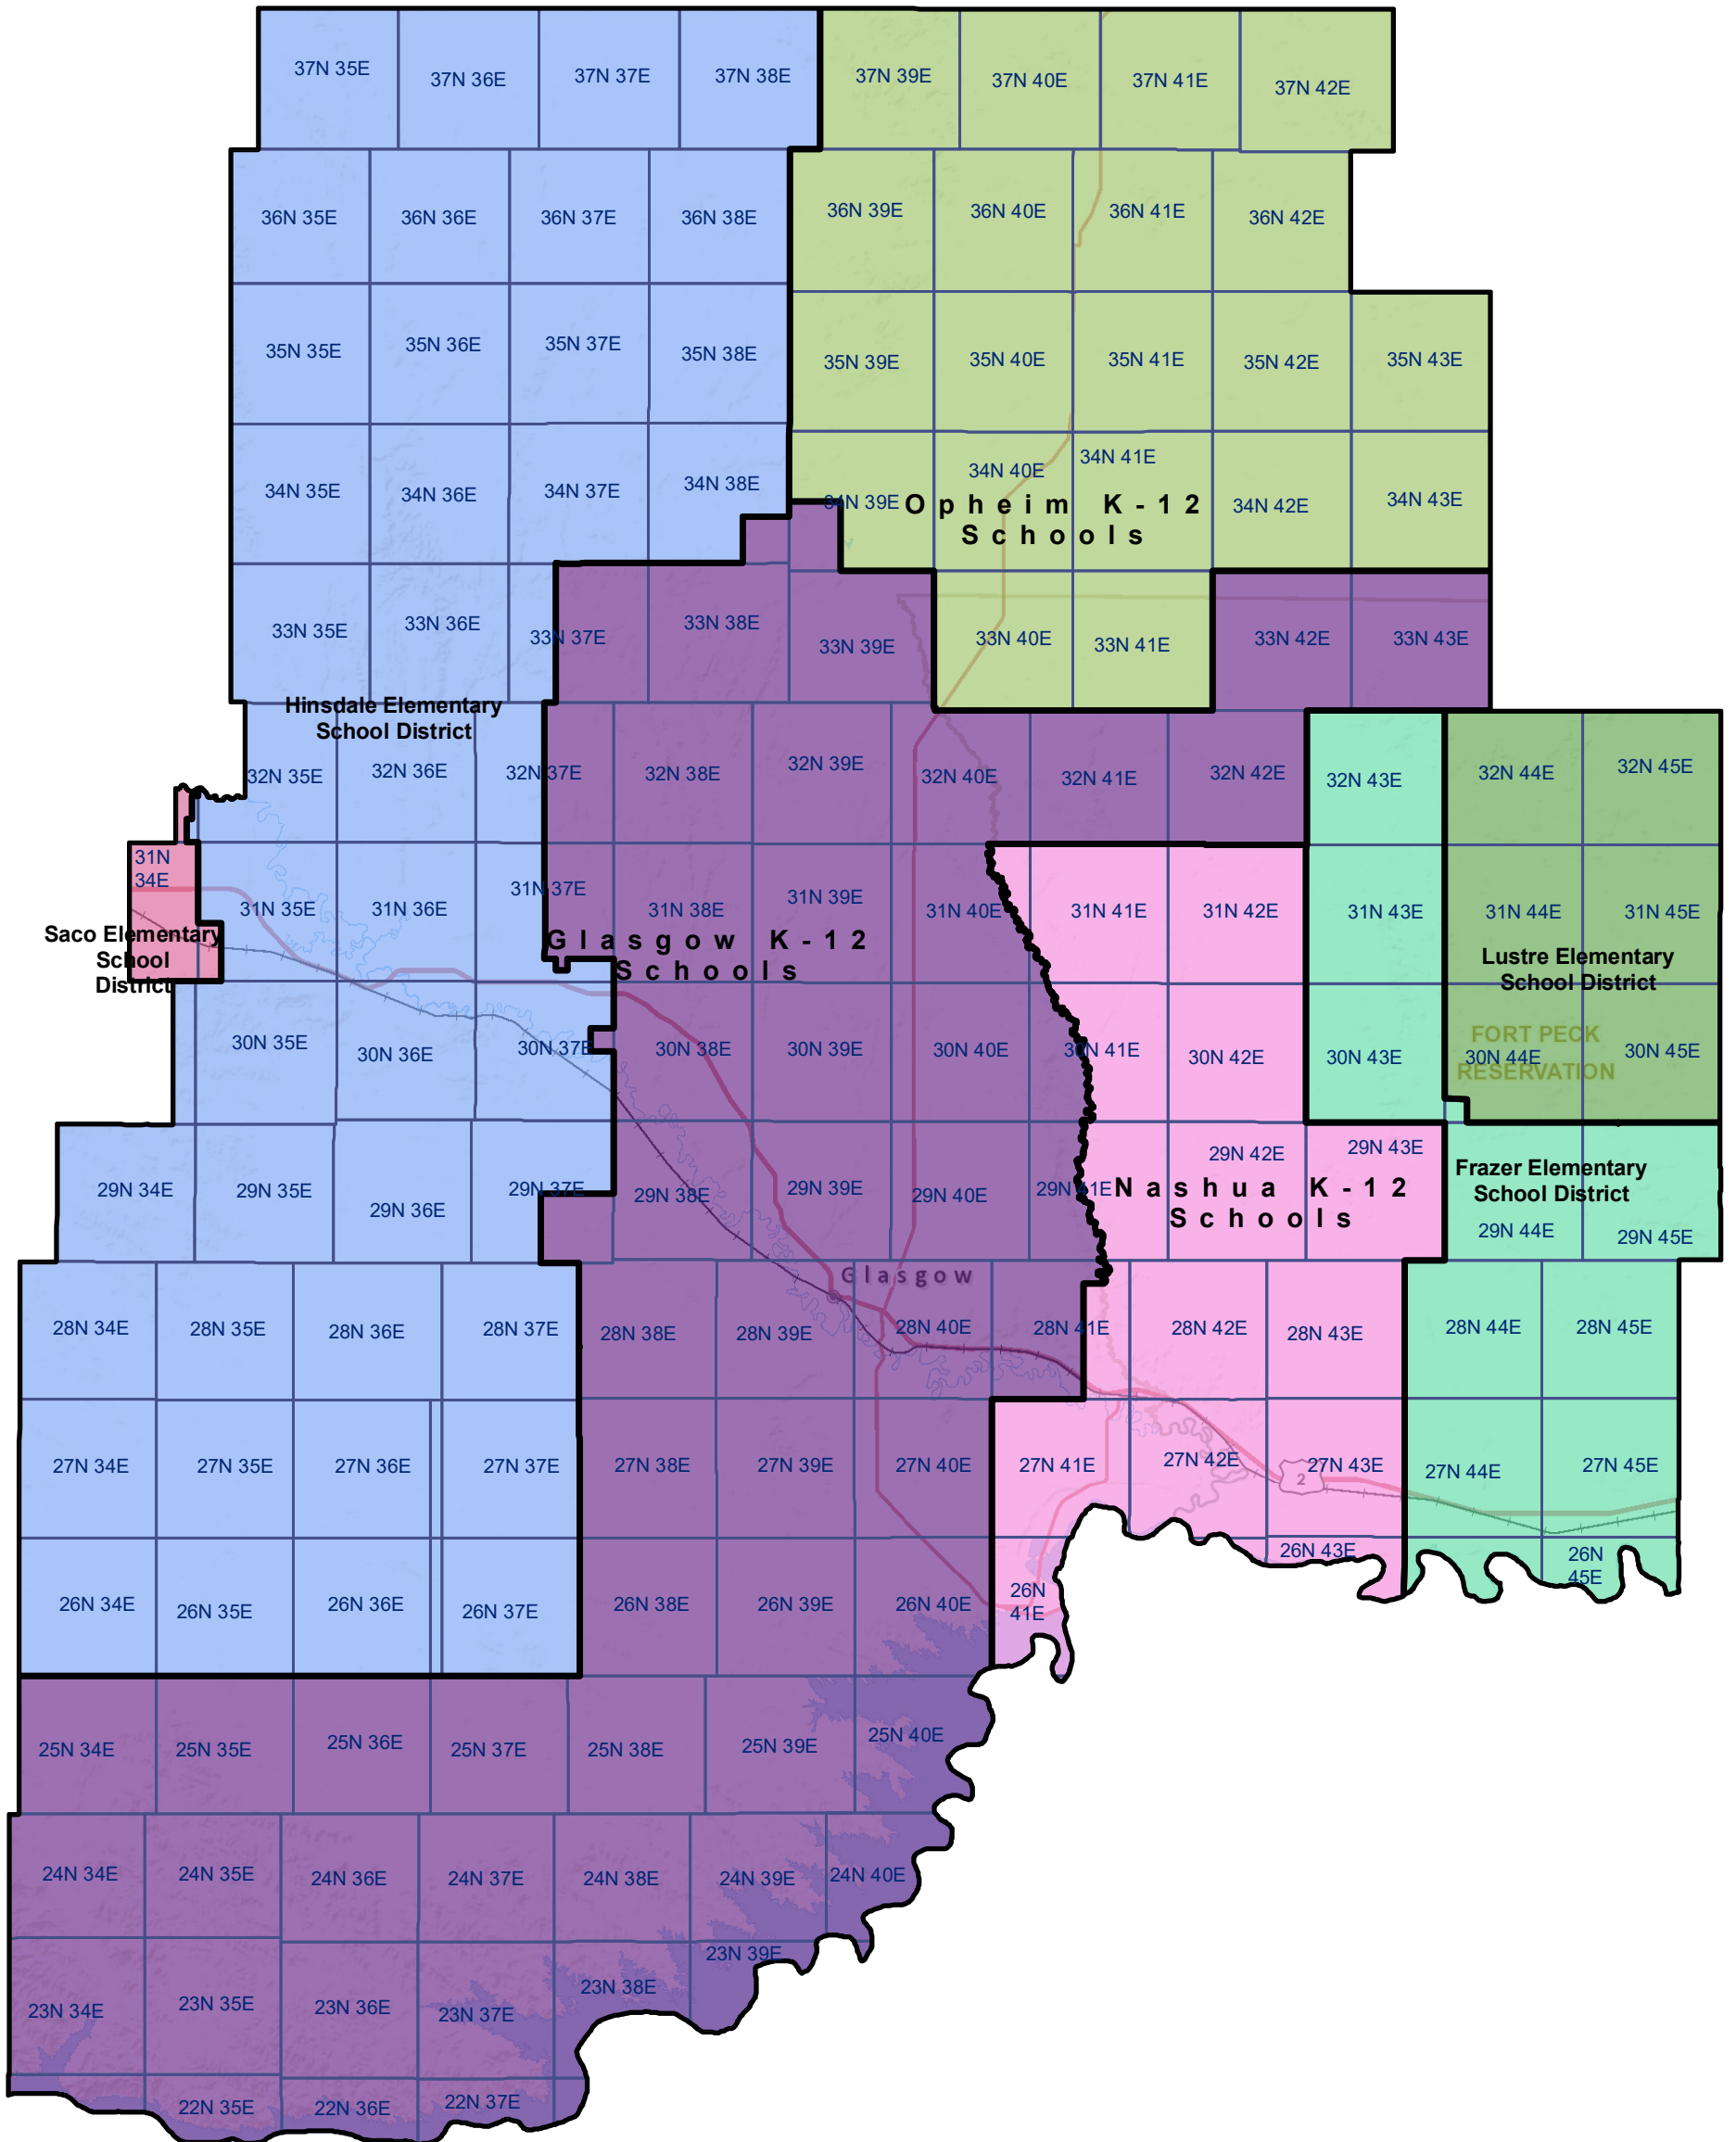

Valley County Elementary and K-12 School Districts

 Township Boundary

School District Boundaries are from the U.S. Census Bureau

Valley County School Districts
 Montana State Library | Created on 12/6/2023
 U.S. Census Bureau - School District Review Program
 Meghan Burns | mburns2@mt.gov | 406.444.1550