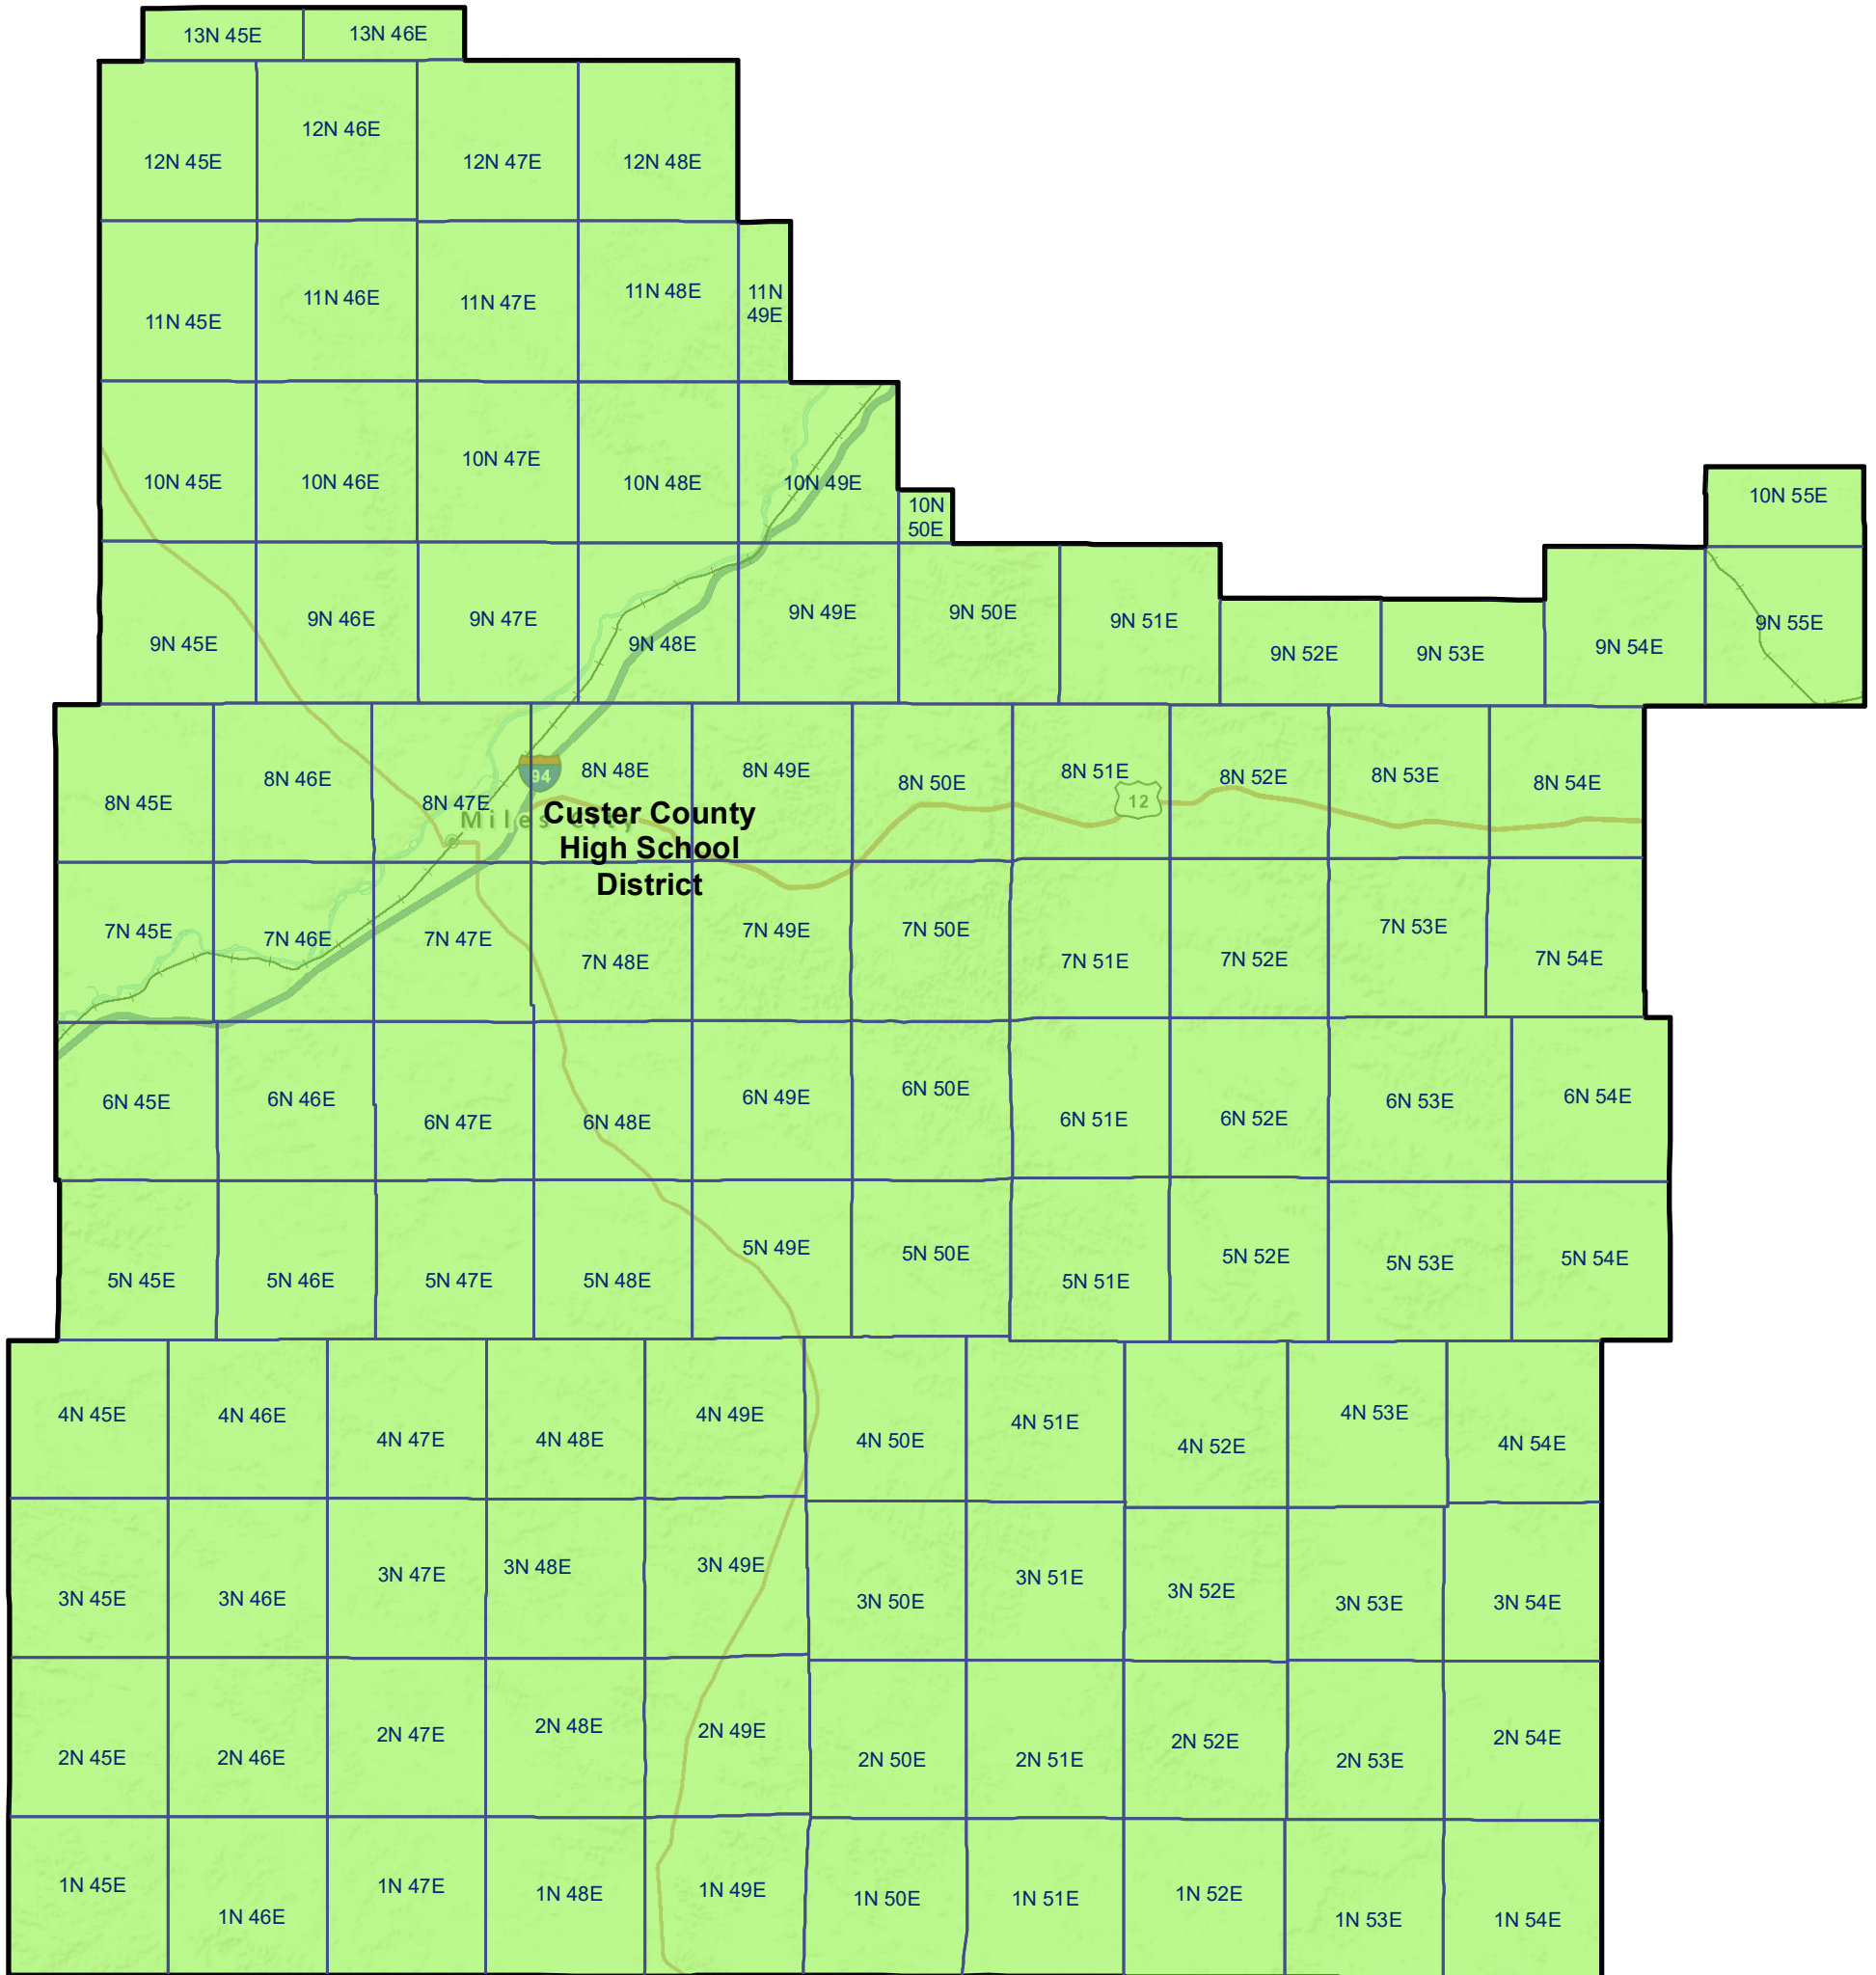

# Custer County High School and K-12 School Districts

 Township Boundary

*School District Boundaries are from the U.S. Census Bureau*

Custer County School Districts  
 Montana State Library | Created on 12/6/2023  
 U.S. Census Bureau - School District Review Program  
 Meghan Burns | mburns2@mt.gov | 406.444.1550