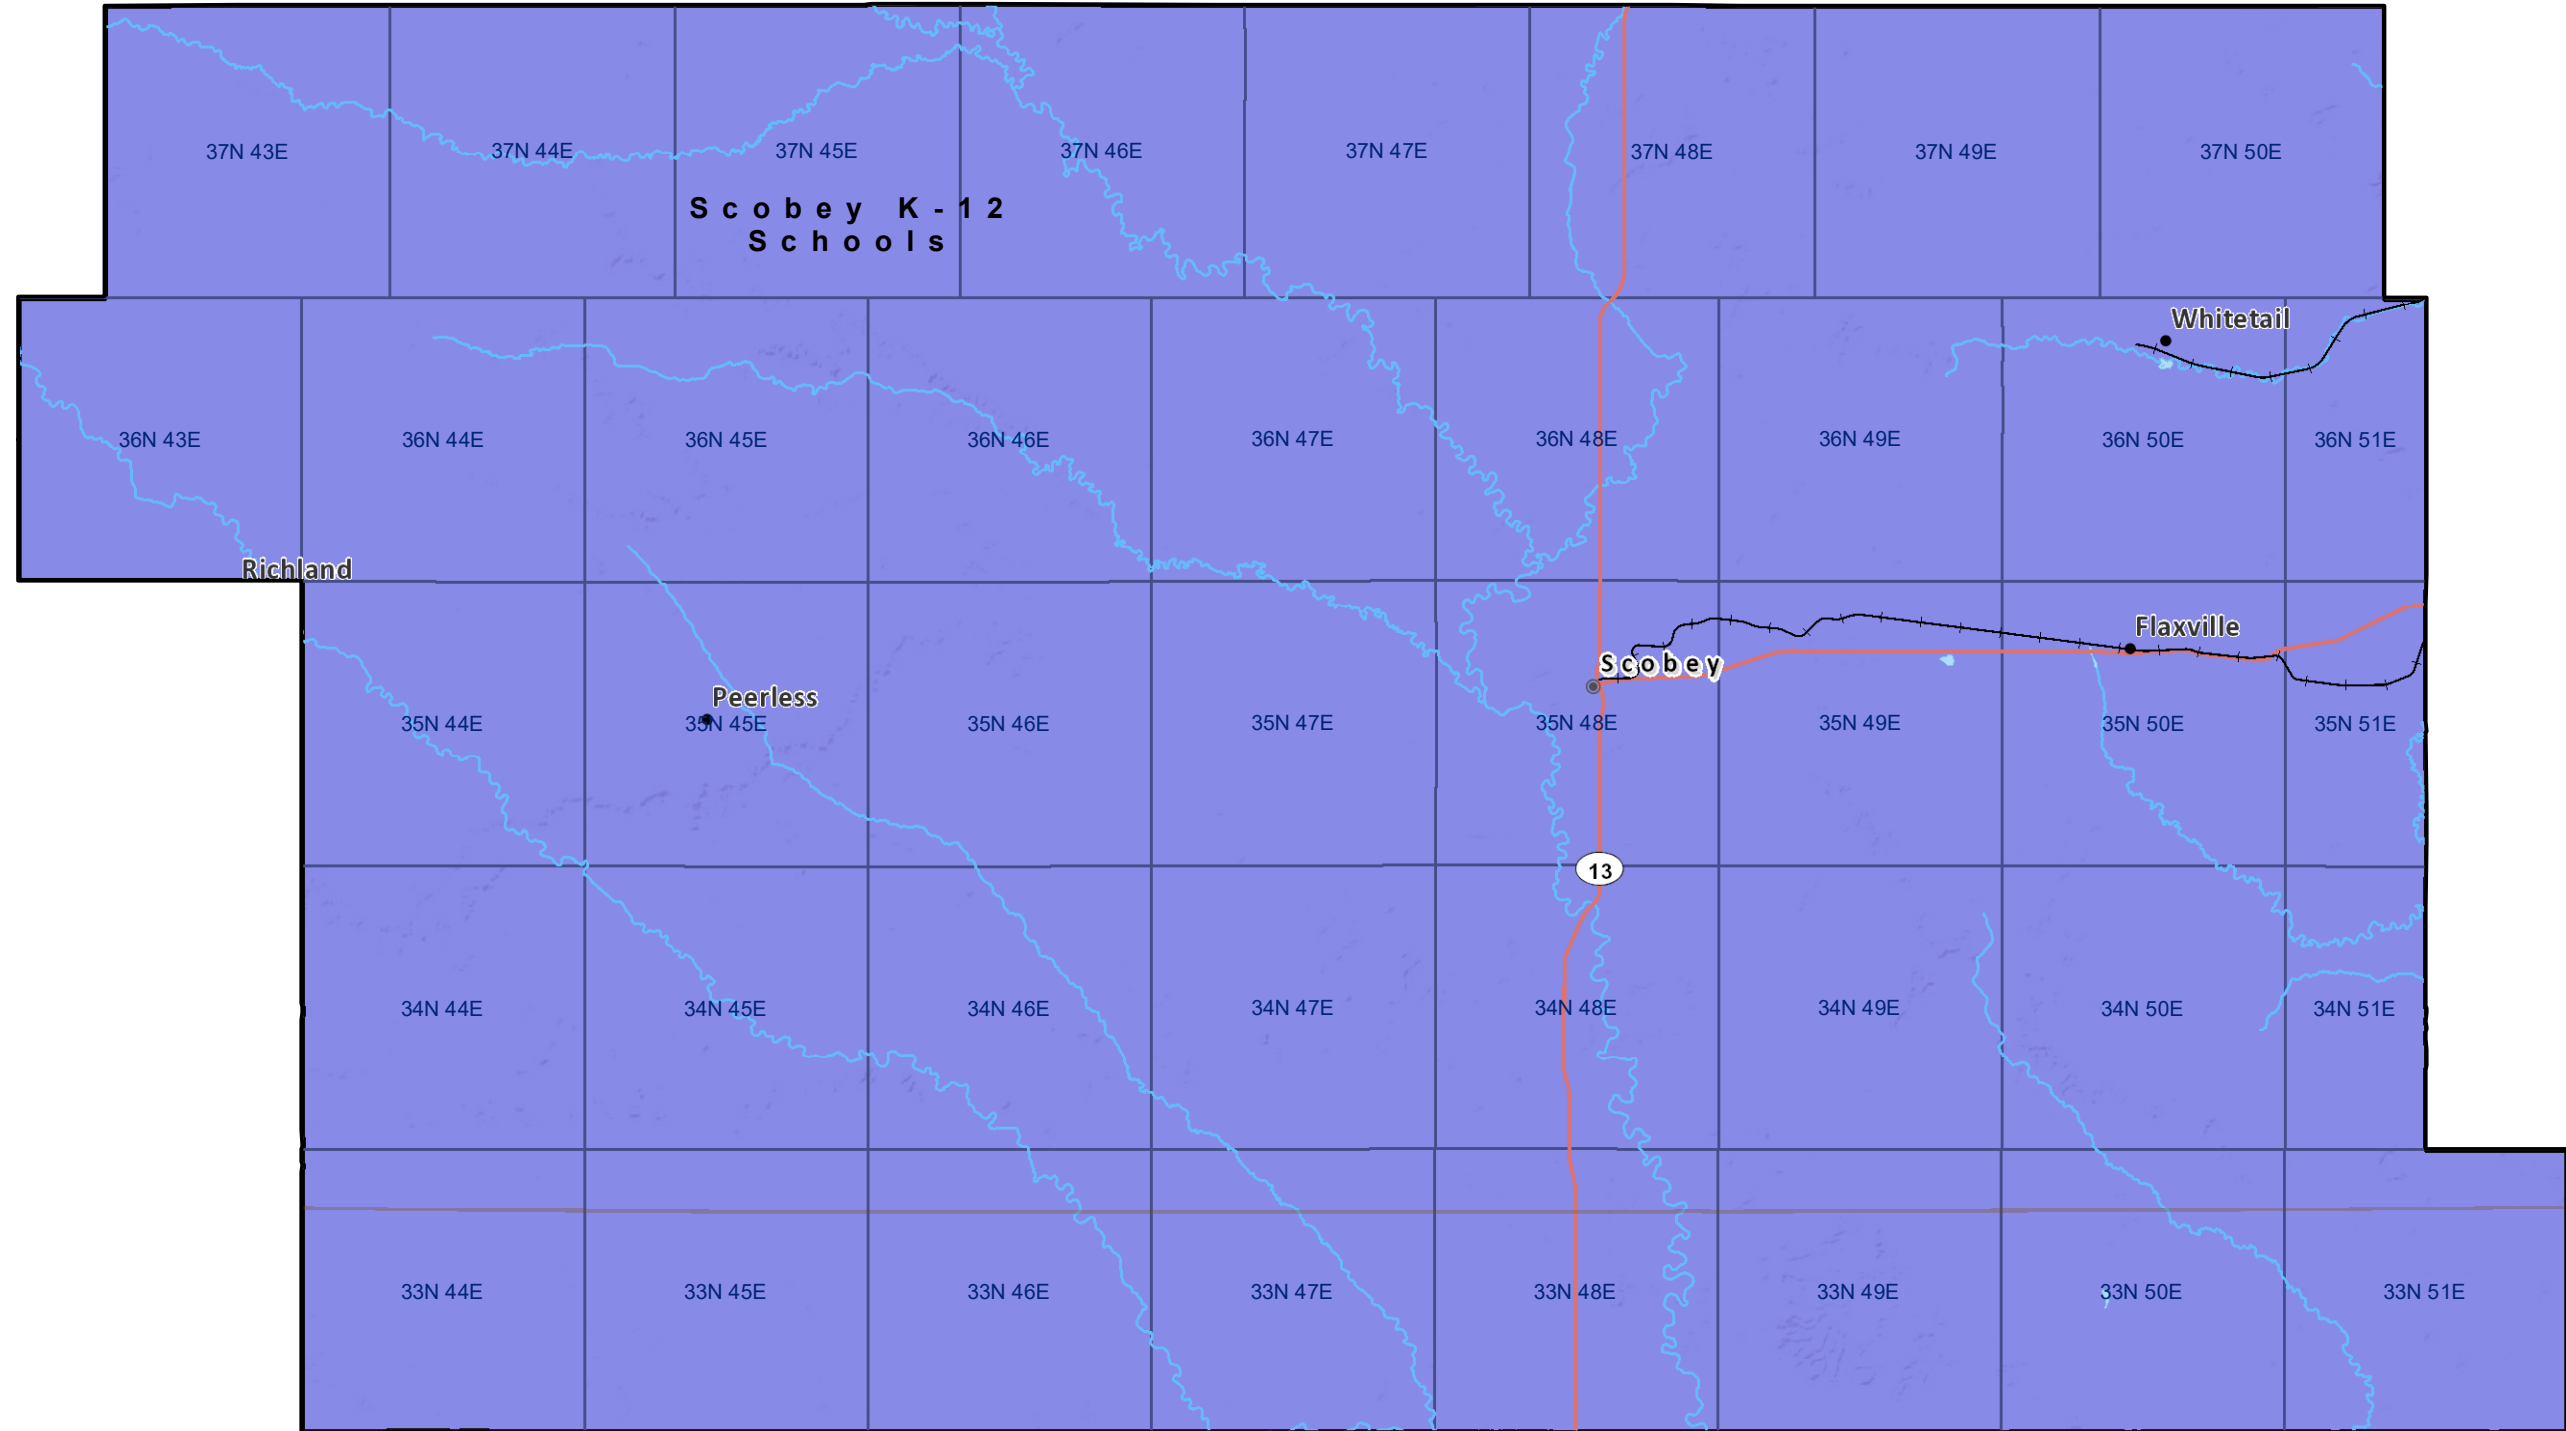

Daniels County High School and K-12 School Districts

 Township Boundary

School District Boundaries are from the U.S. Census Bureau

Daniels County School Districts
Montana State Library | Created on 12/6/2023
U.S. Census Bureau - School District Review Program
Meghan Burns | mburns2@mt.gov | 406.444.1550