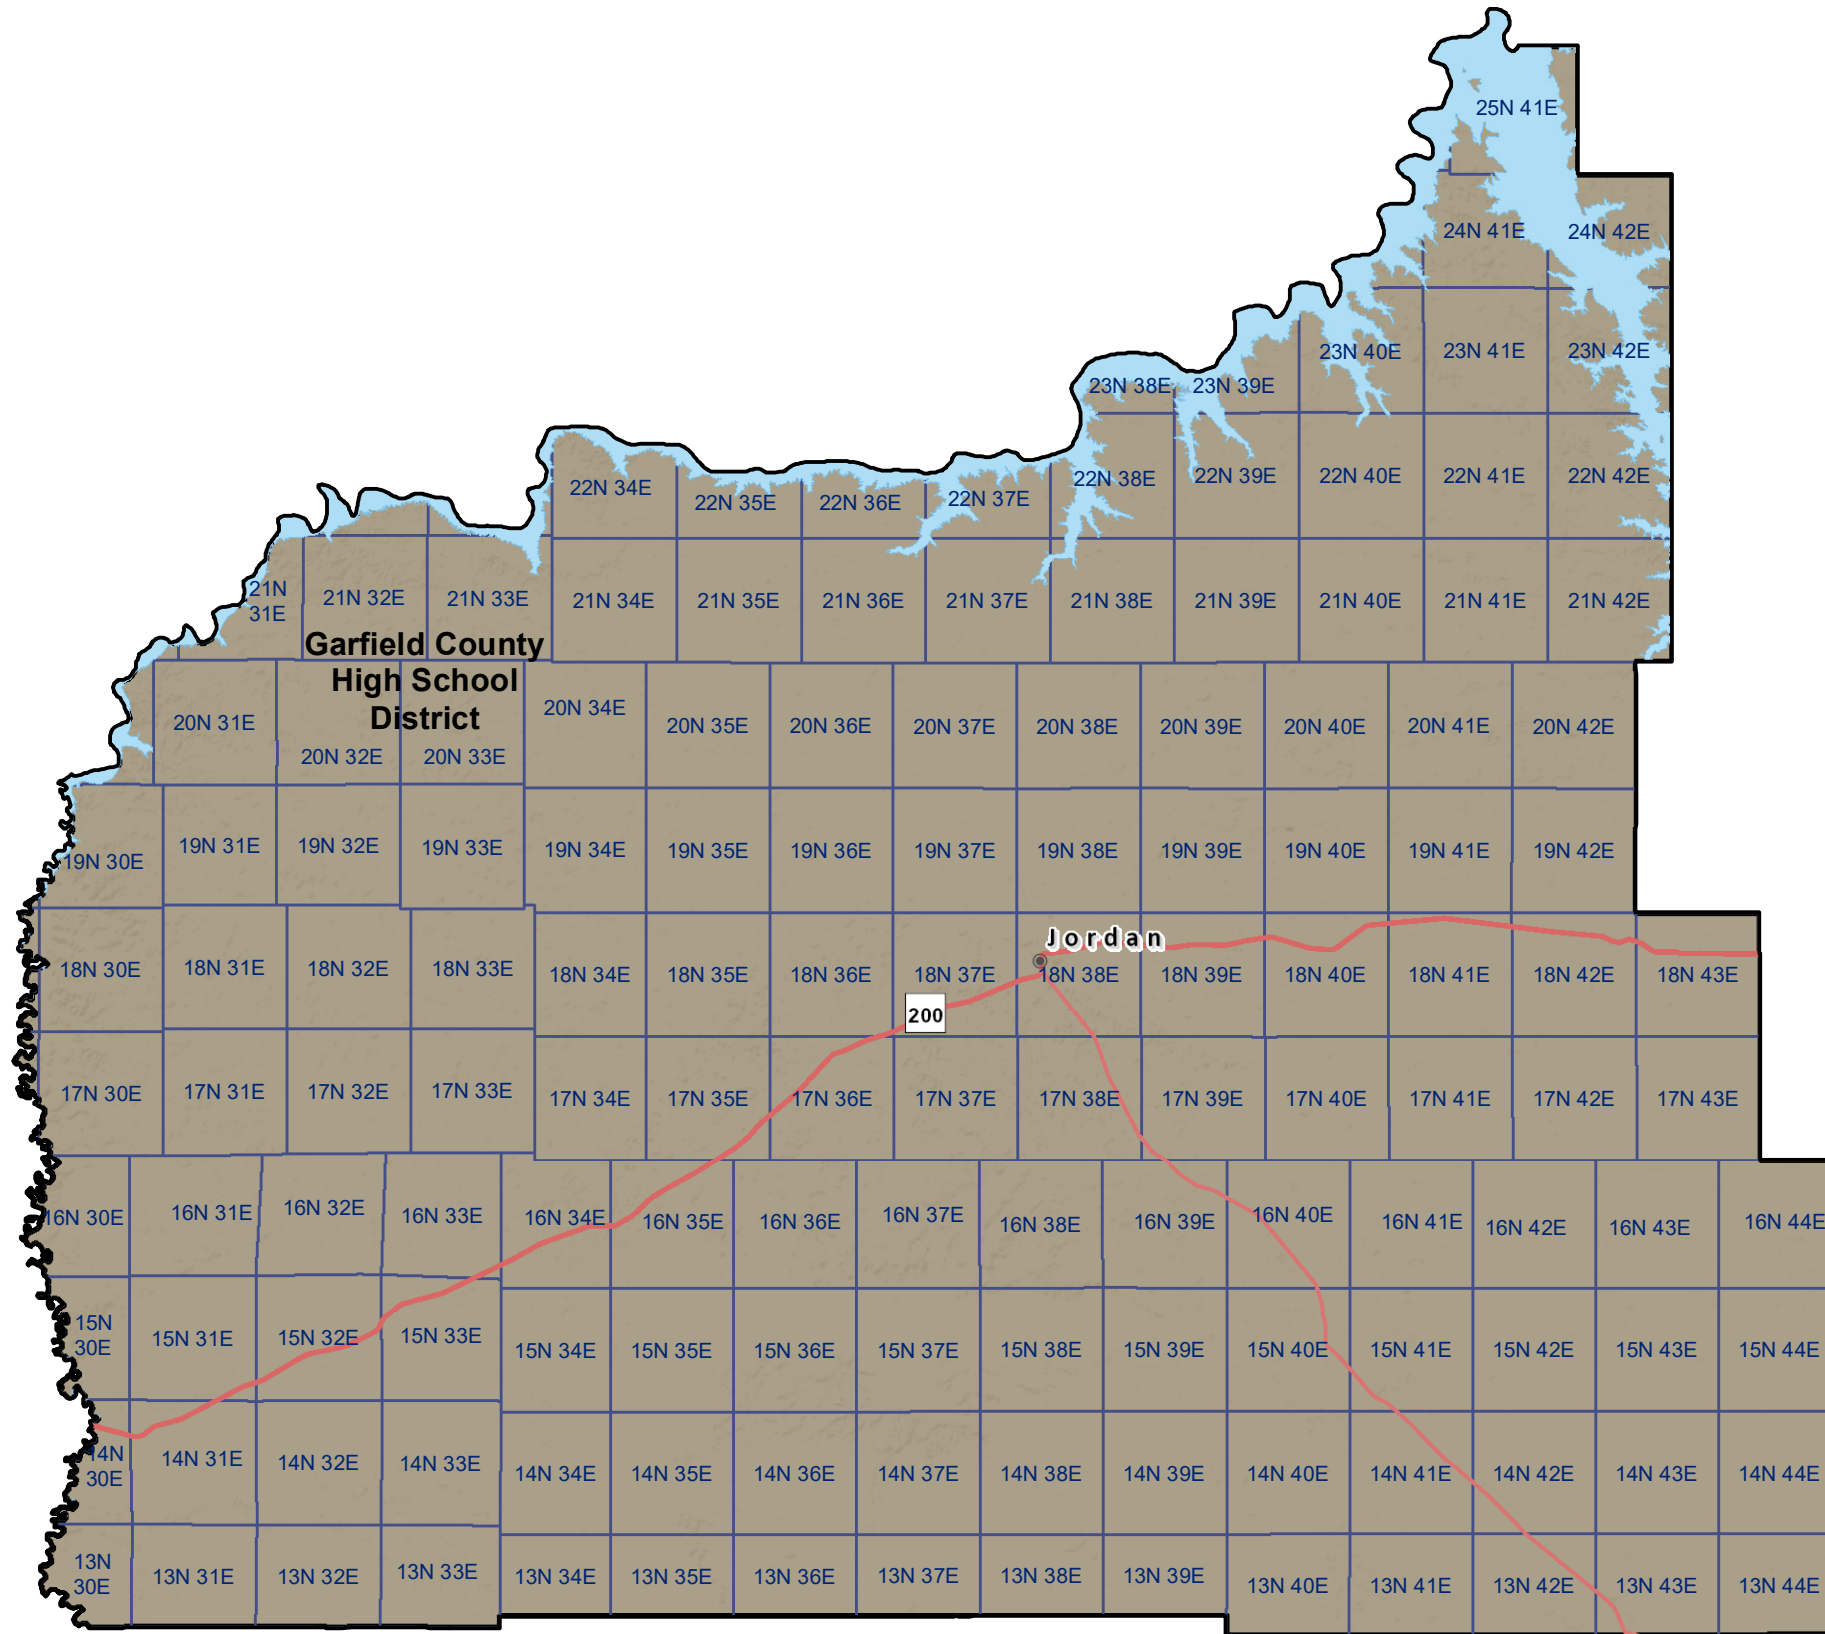

Garfield County High School and K-12 School Districts

 Township Boundary

School District Boundaries are from the U.S. Census Bureau

Garfield County School Districts
Montana State Library | Created on 12/6/2023
U.S. Census Bureau - School District Review Program
Meghan Burns | mburns2@mt.gov | 406.444.1550