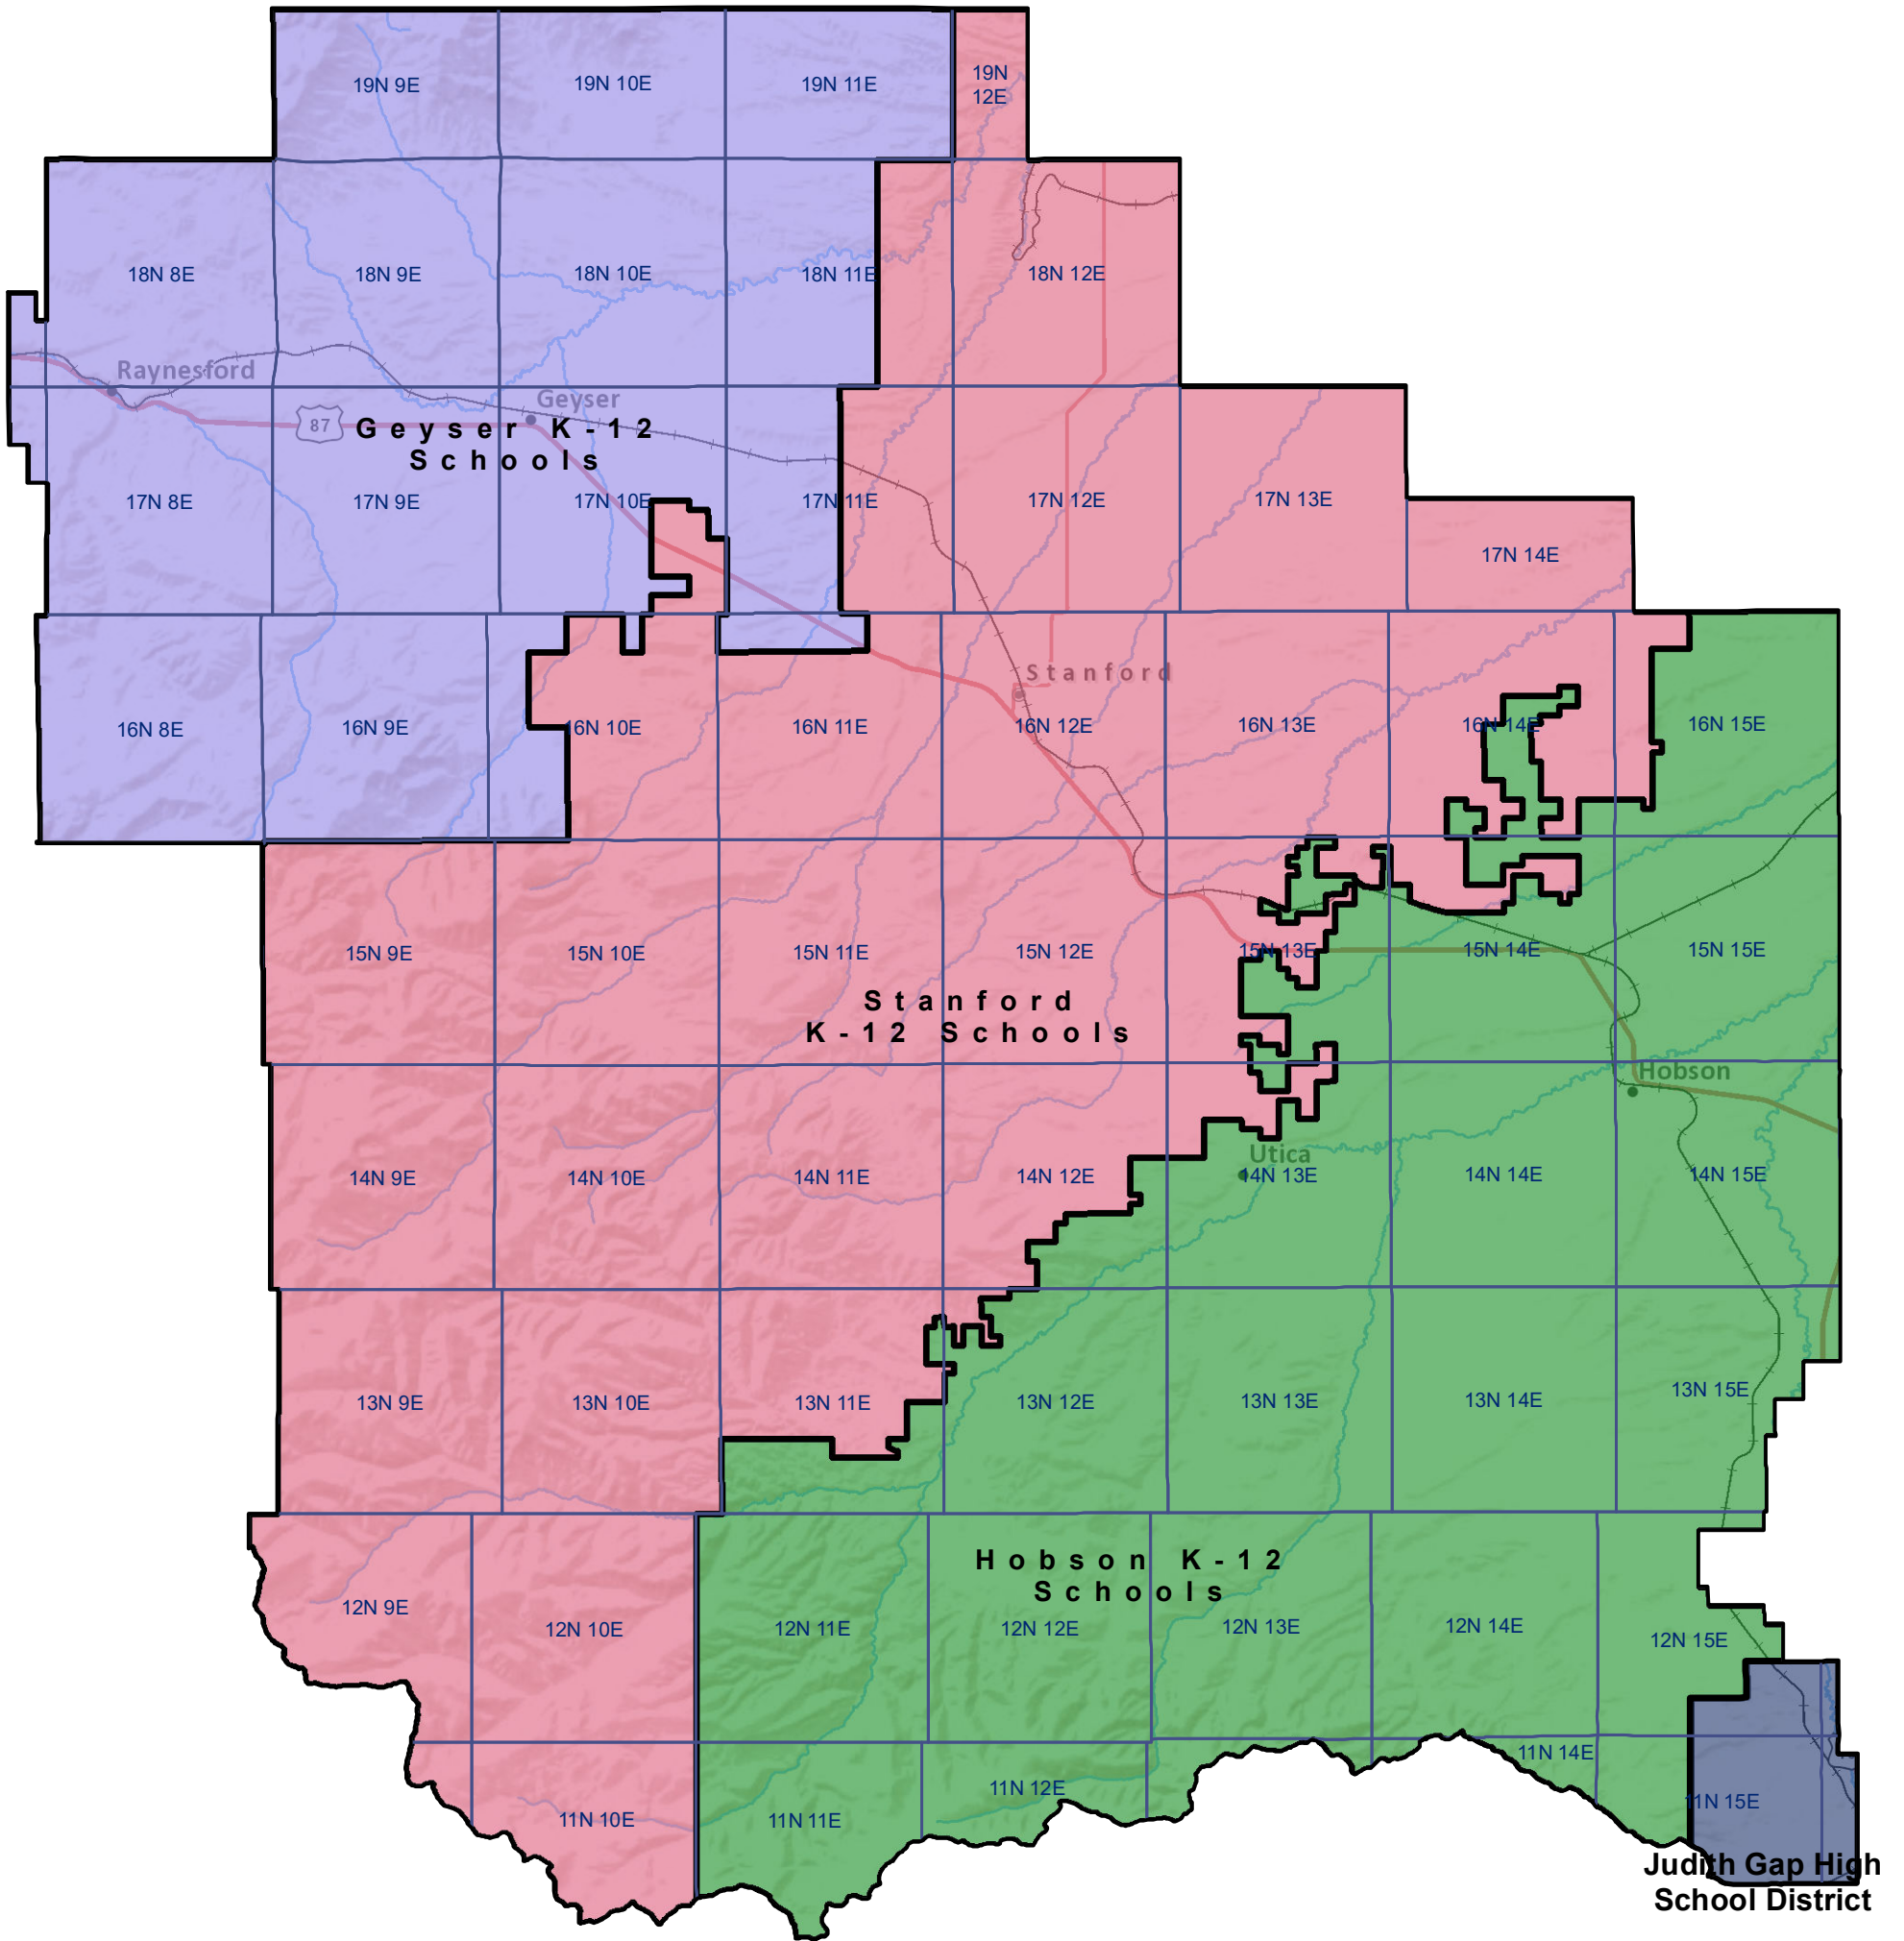

Judith Basin County High School and K-12 School Districts

 Township Boundary

School District Boundaries are from the U.S. Census Bureau

Judith Basin County School Districts
Montana State Library | Created on 12/6/2023
U.S. Census Bureau - School District Review Program
Meghan Burns | mburns2@mt.gov | 406.444.1550