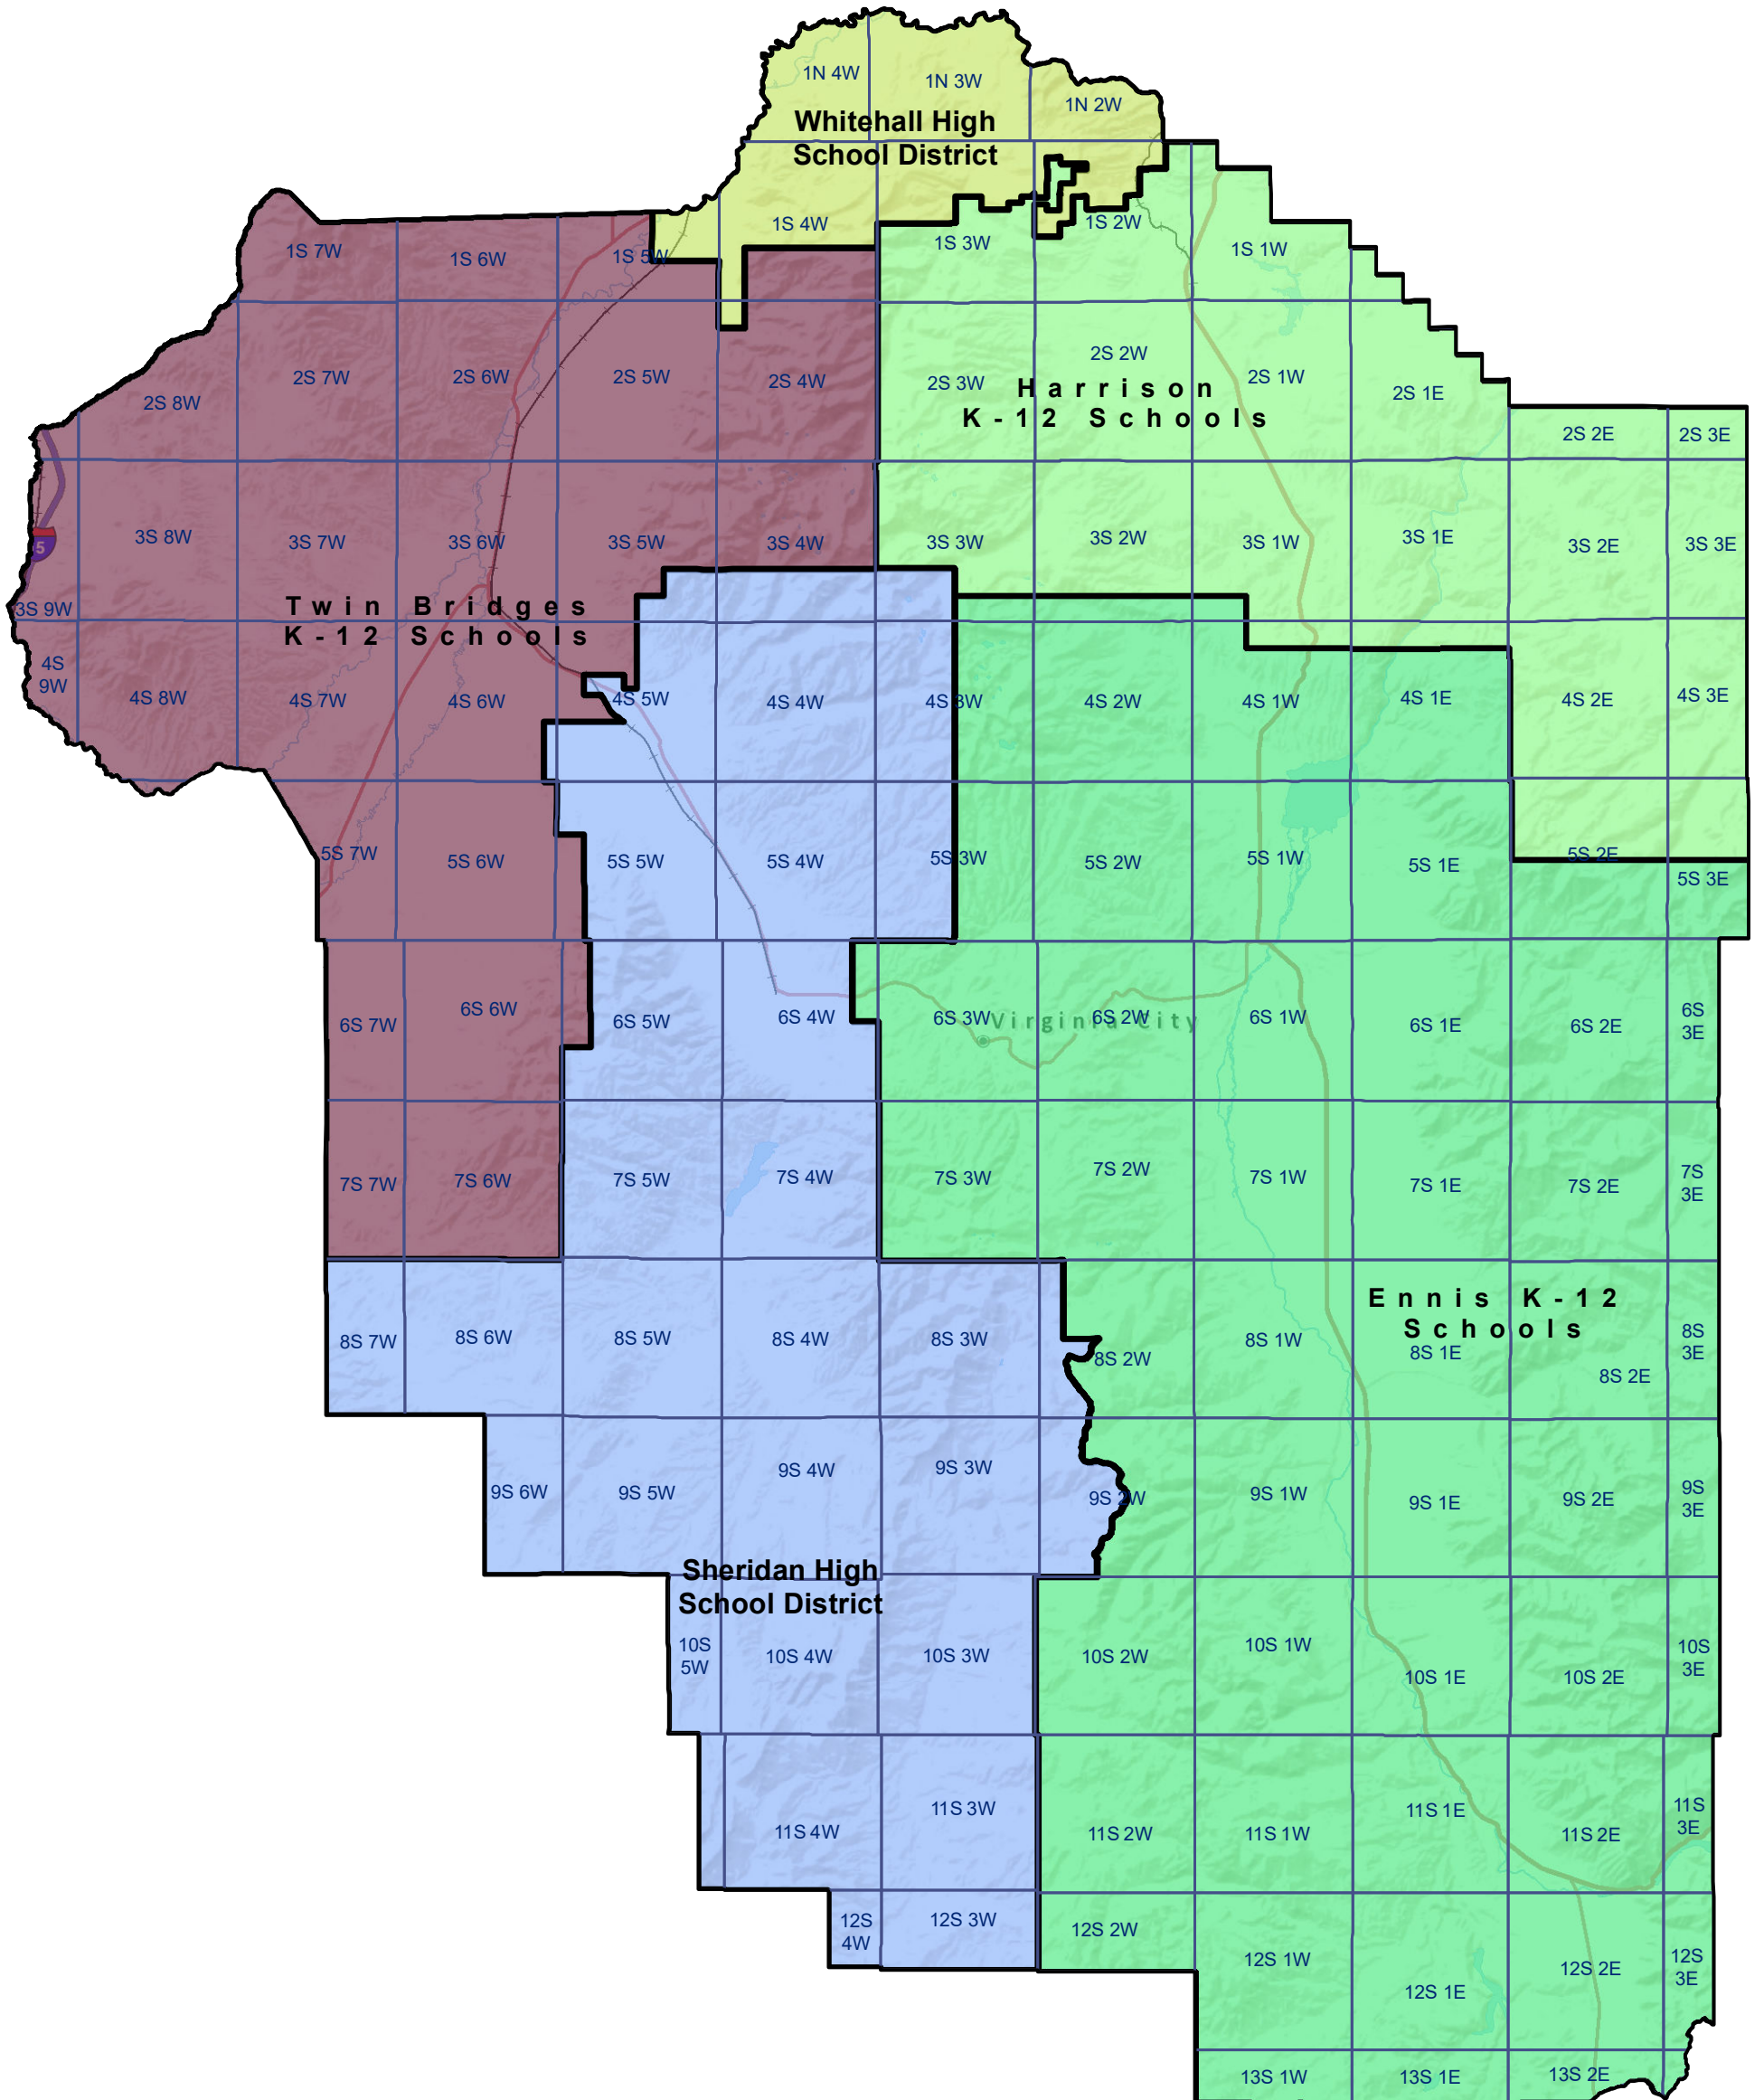

Madison County High School and K-12 School Districts

 Township Boundary

School District Boundaries are from the U.S. Census Bureau

Madison County School Districts
 Montana State Library | Created on 12/6/2023
 U.S. Census Bureau - School District Review Program
 Meghan Burns | mburns2@mt.gov | 406.444.1550