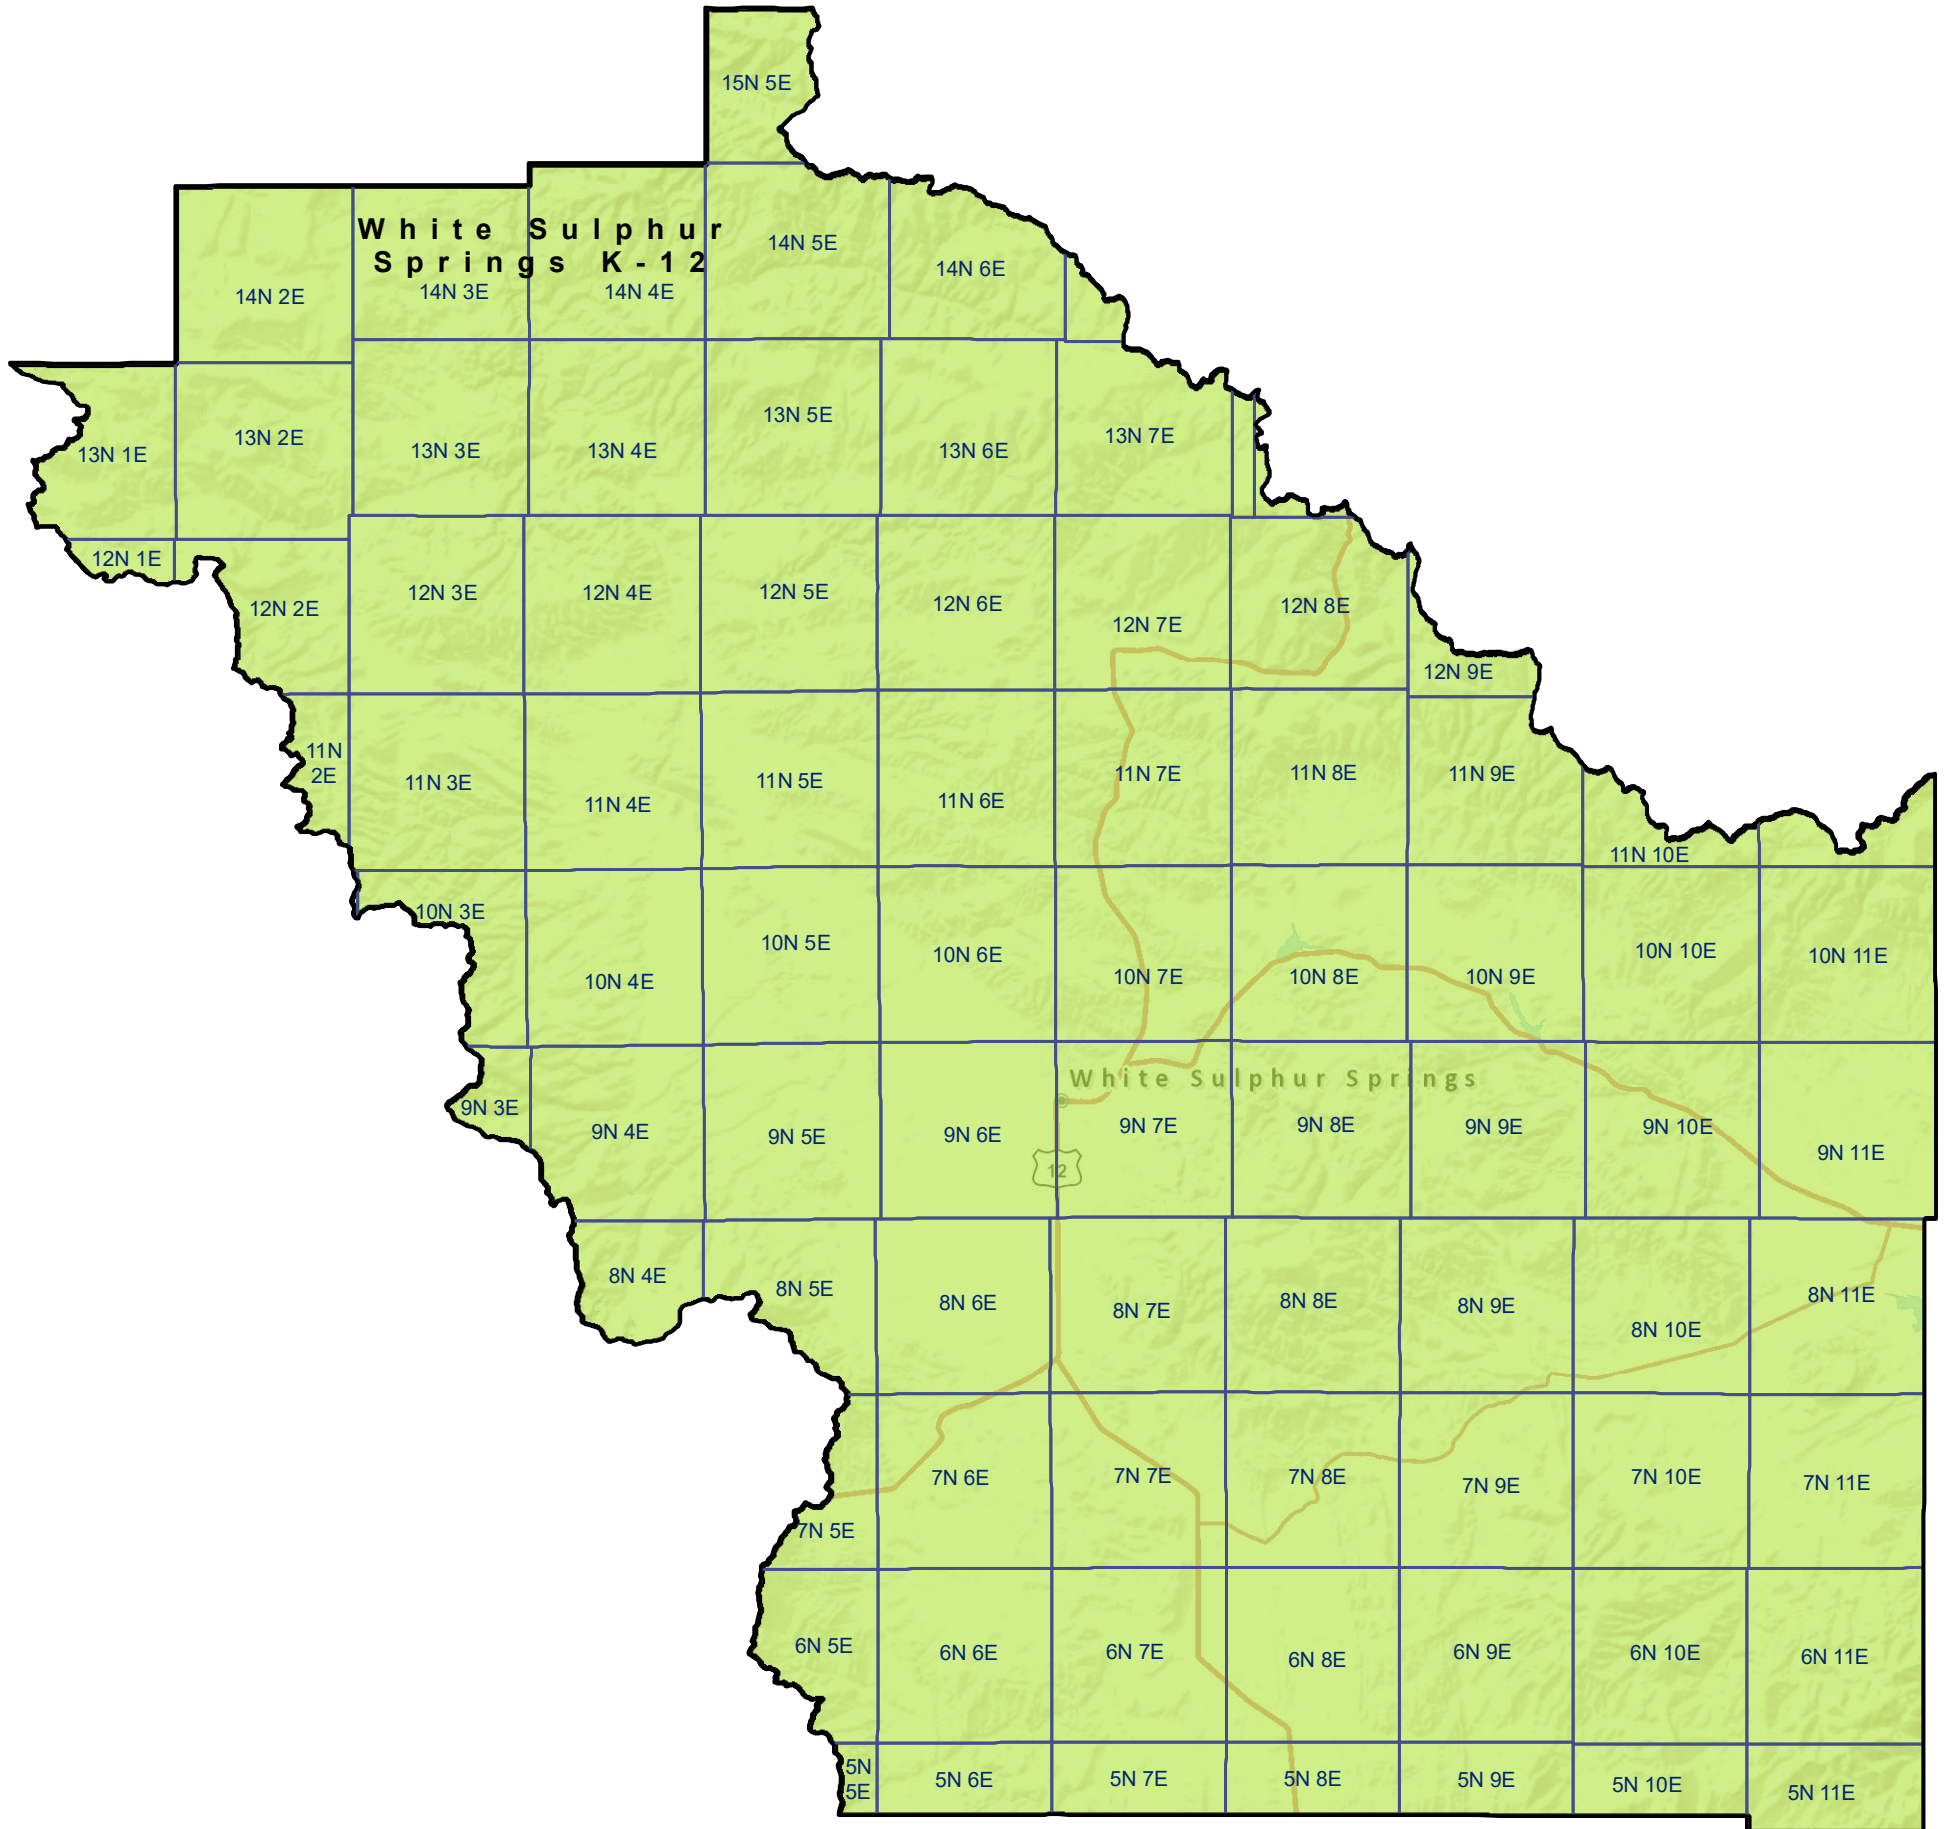

Meagher County High School and K-12 School Districts

 Township Boundary

School District Boundaries are from the U.S. Census Bureau

Meagher County School Districts
Montana State Library | Created on 12/6/2023
U.S. Census Bureau - School District Review Program
Meghan Burns | mburns2@mt.gov | 406.444.1550