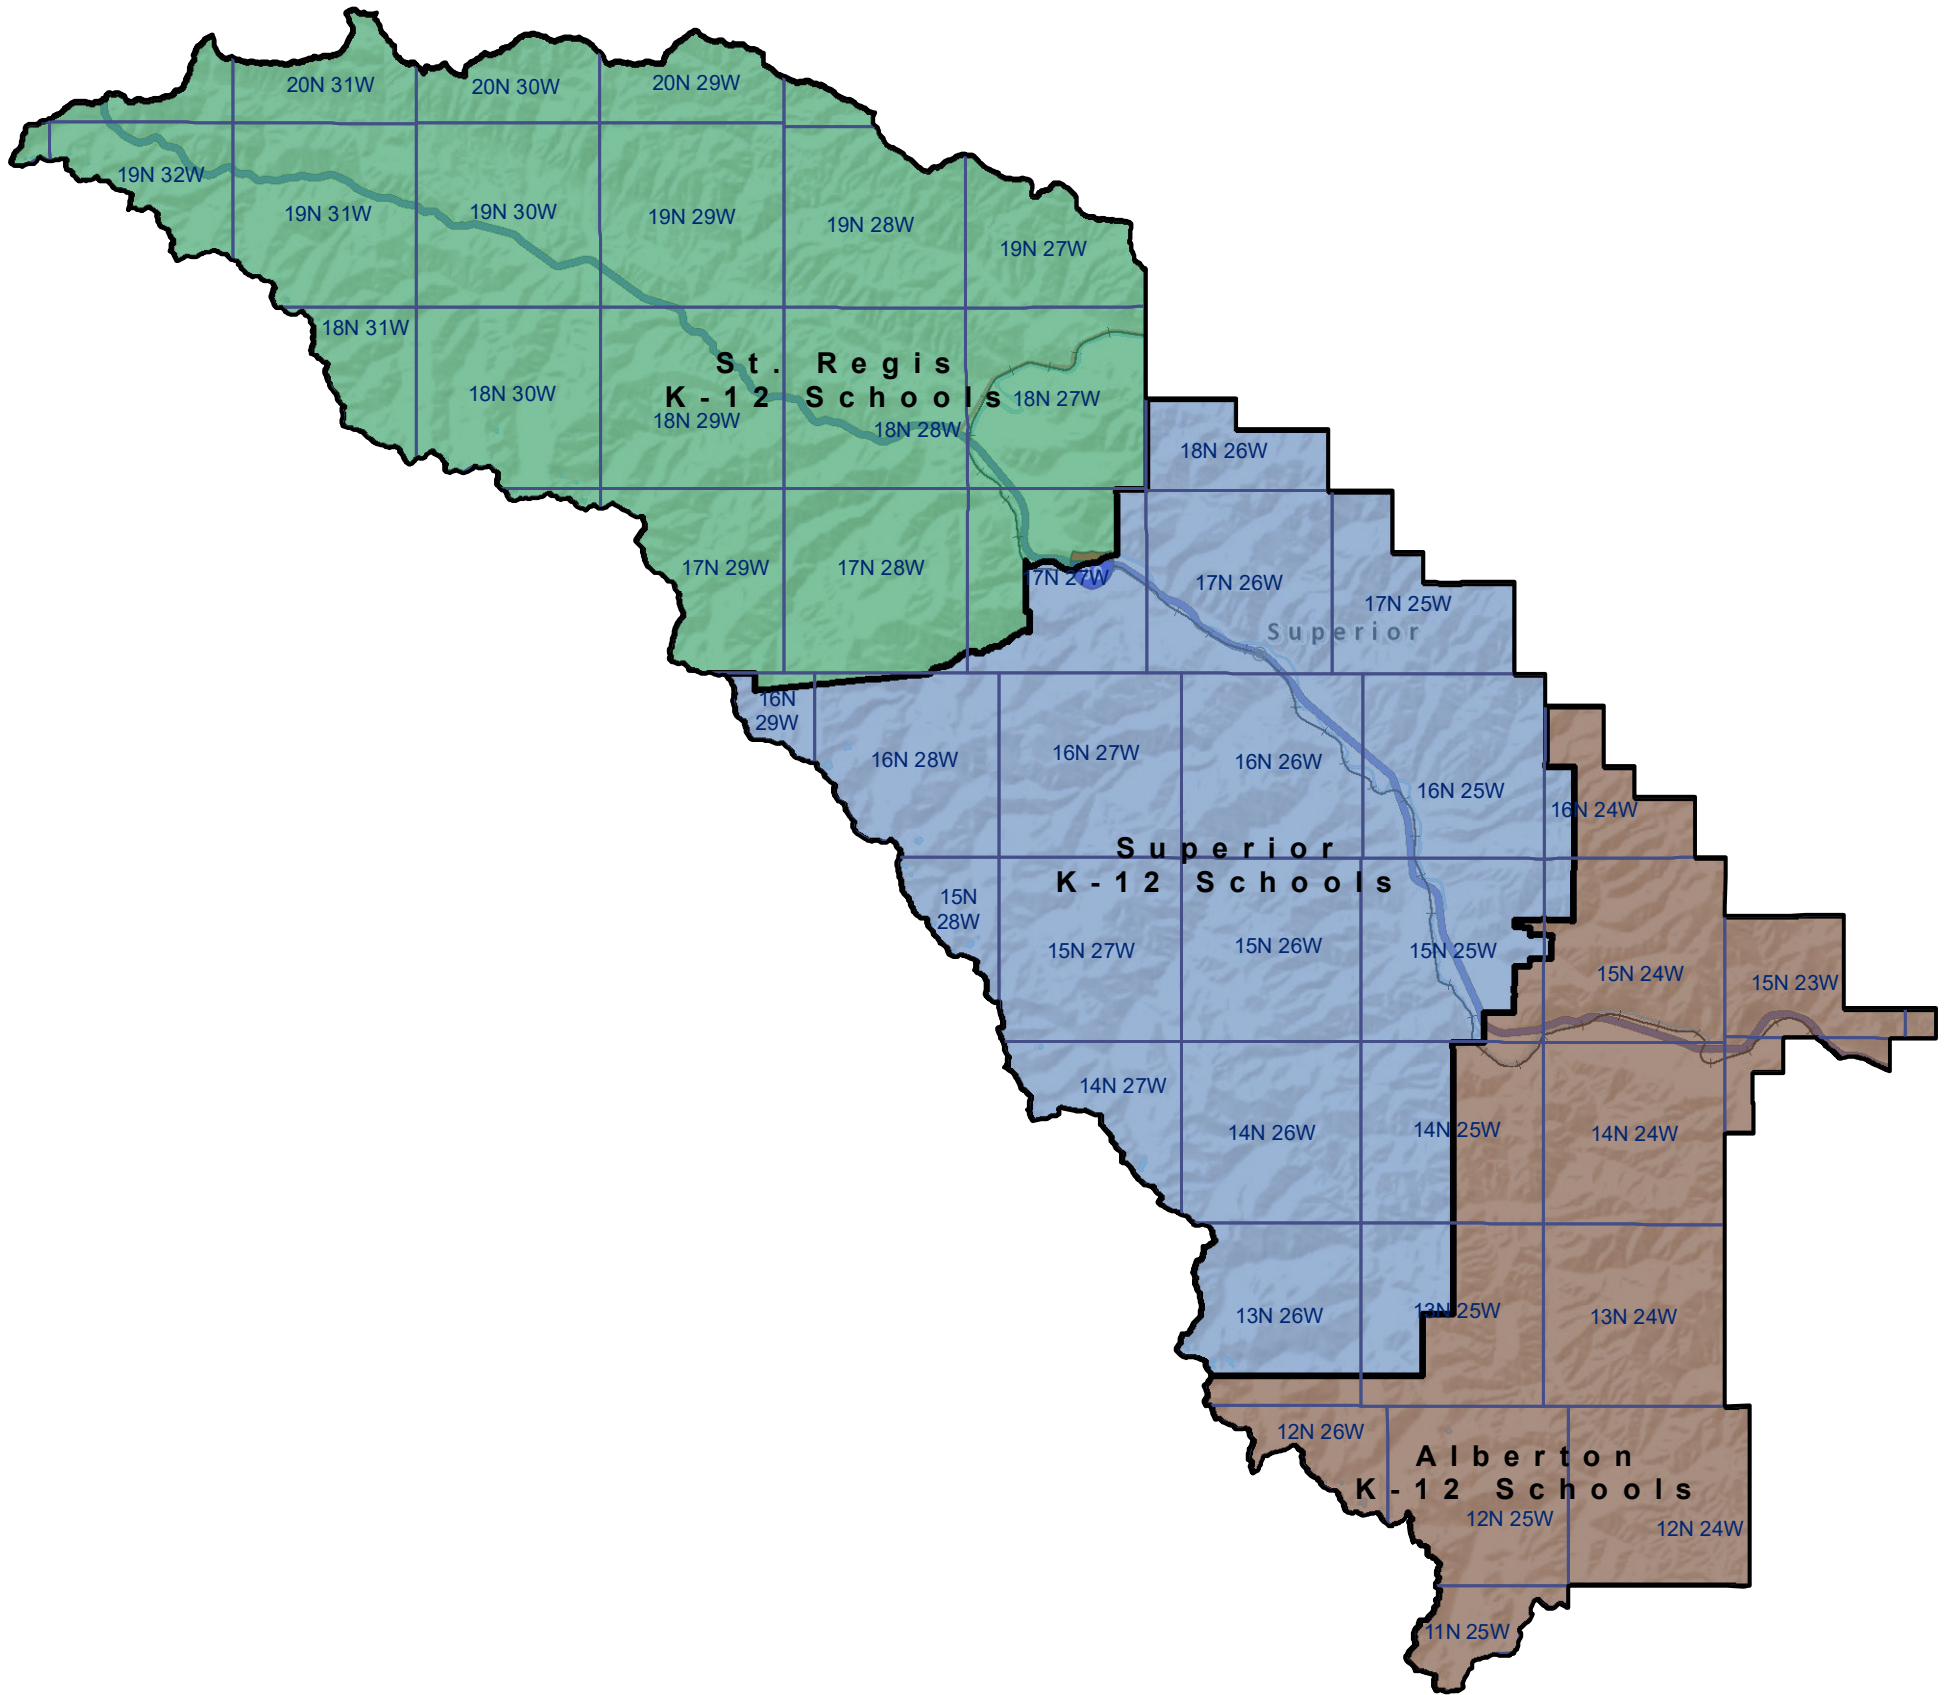

Mineral County High School and K-12 School Districts

 Township Boundary

School District Boundaries are from the U.S. Census Bureau

Mineral County School Districts
Montana State Library | Created on 12/6/2023
U.S. Census Bureau - School District Review Program
Meghan Burns | mburns2@mt.gov | 406.444.1550