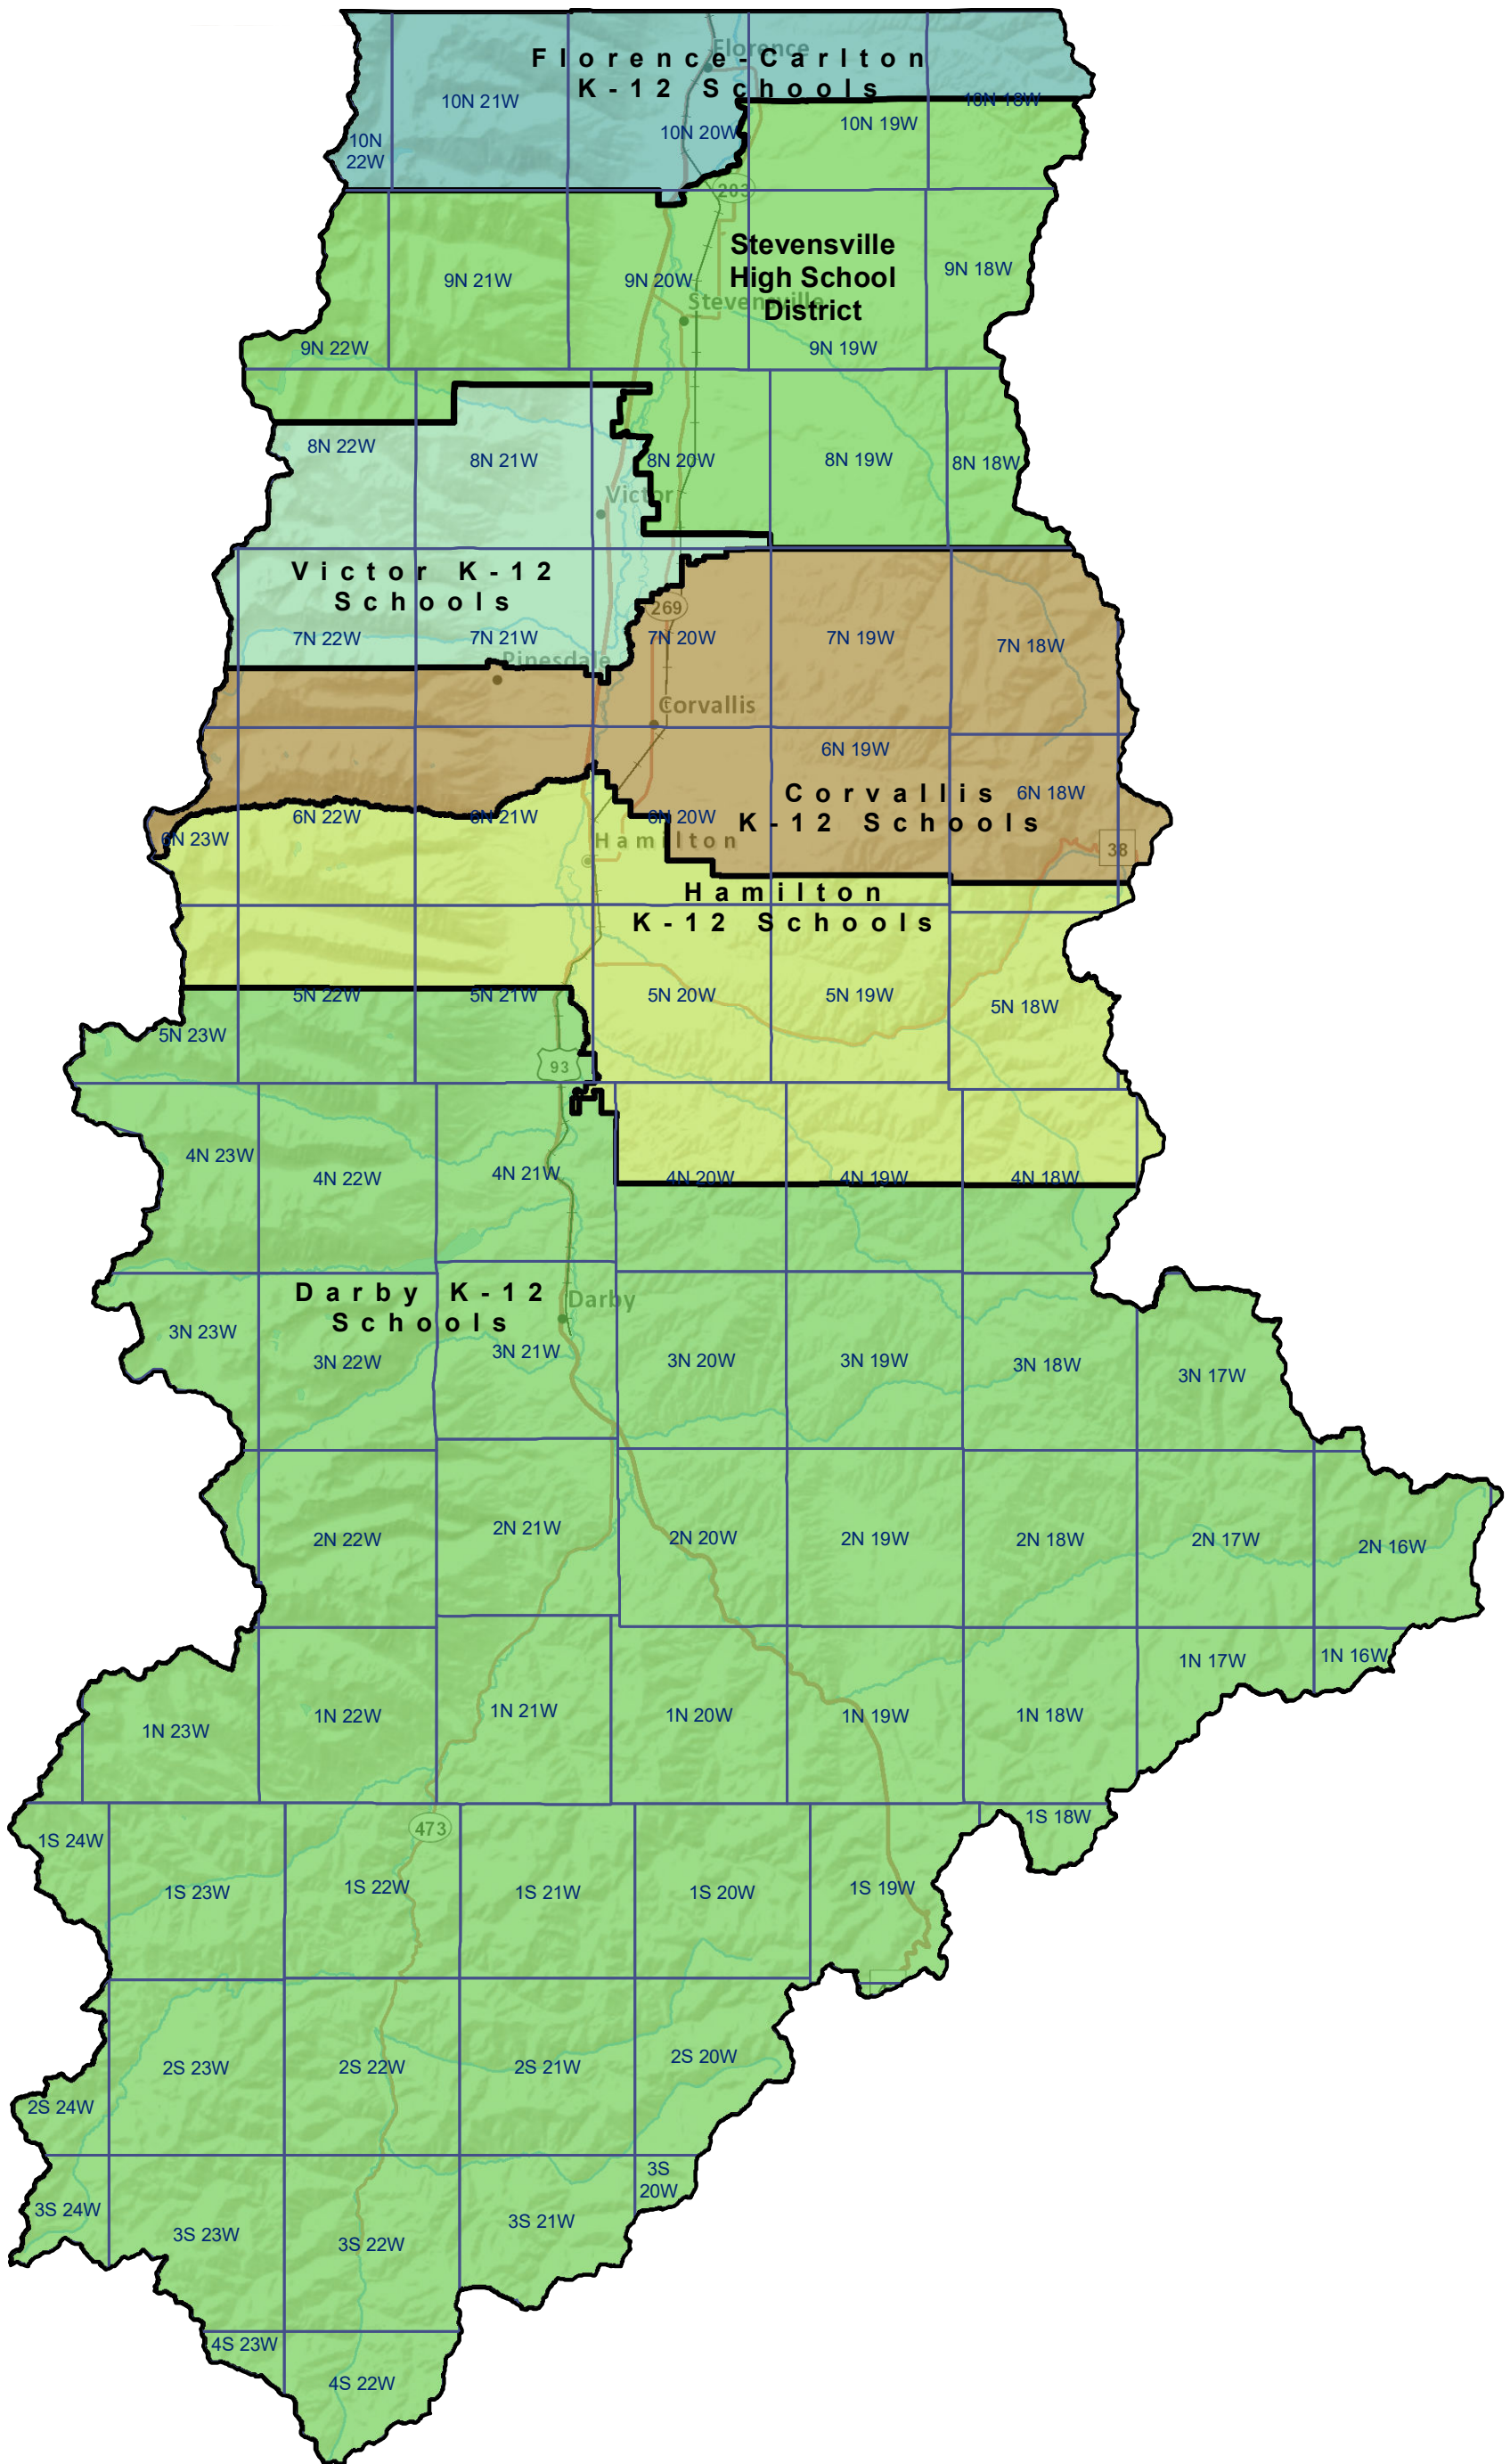

Ravalli County High School and K-12 School Districts

 Township Boundary

School District Boundaries are from the U.S. Census Bureau

Ravalli County School Districts
 Montana State Library | Created on 12/6/2023
 U.S. Census Bureau - School District Review Program
 Meghan Burns | mburns2@mt.gov | 406.444.1550