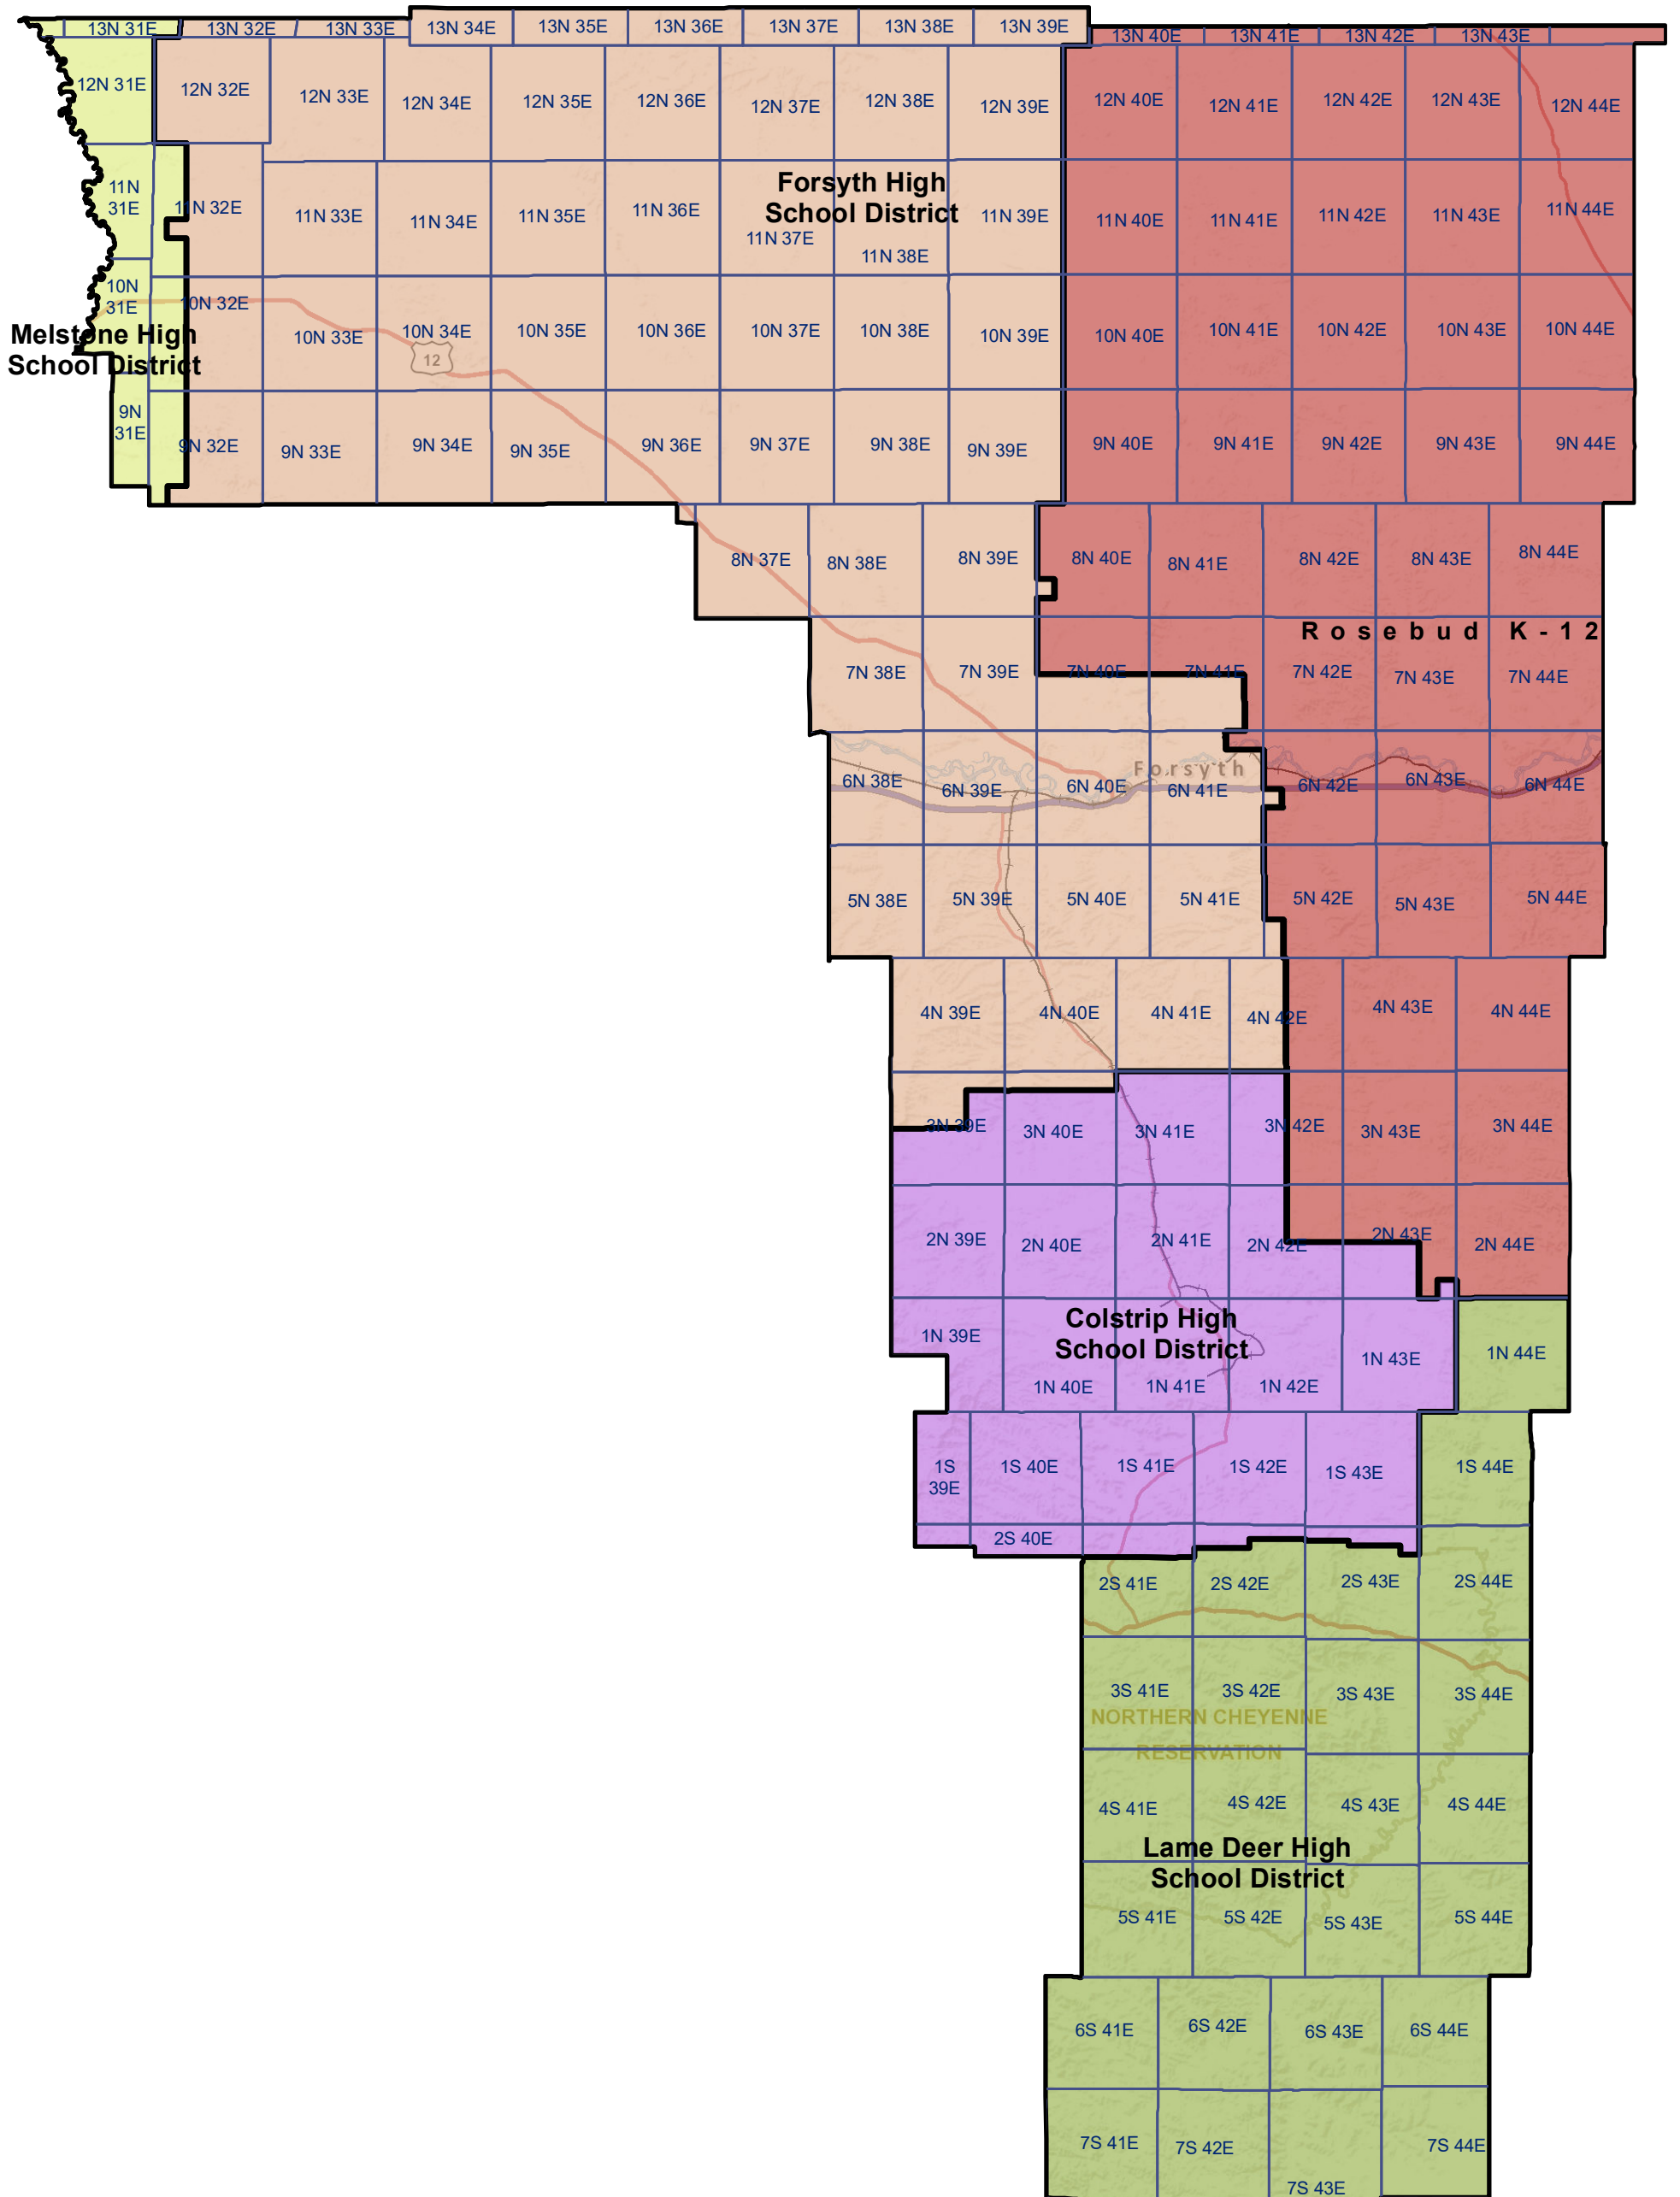

Rosebud County High School and K-12 School Districts

Township Boundary

School District Boundaries are from the U.S. Census Bureau

Rosebud County School Districts
 Montana State Library | Created on 12/6/2023
 U.S. Census Bureau - School District Review Program
 Meghan Burns | mburns2@mt.gov | 406.444.1550