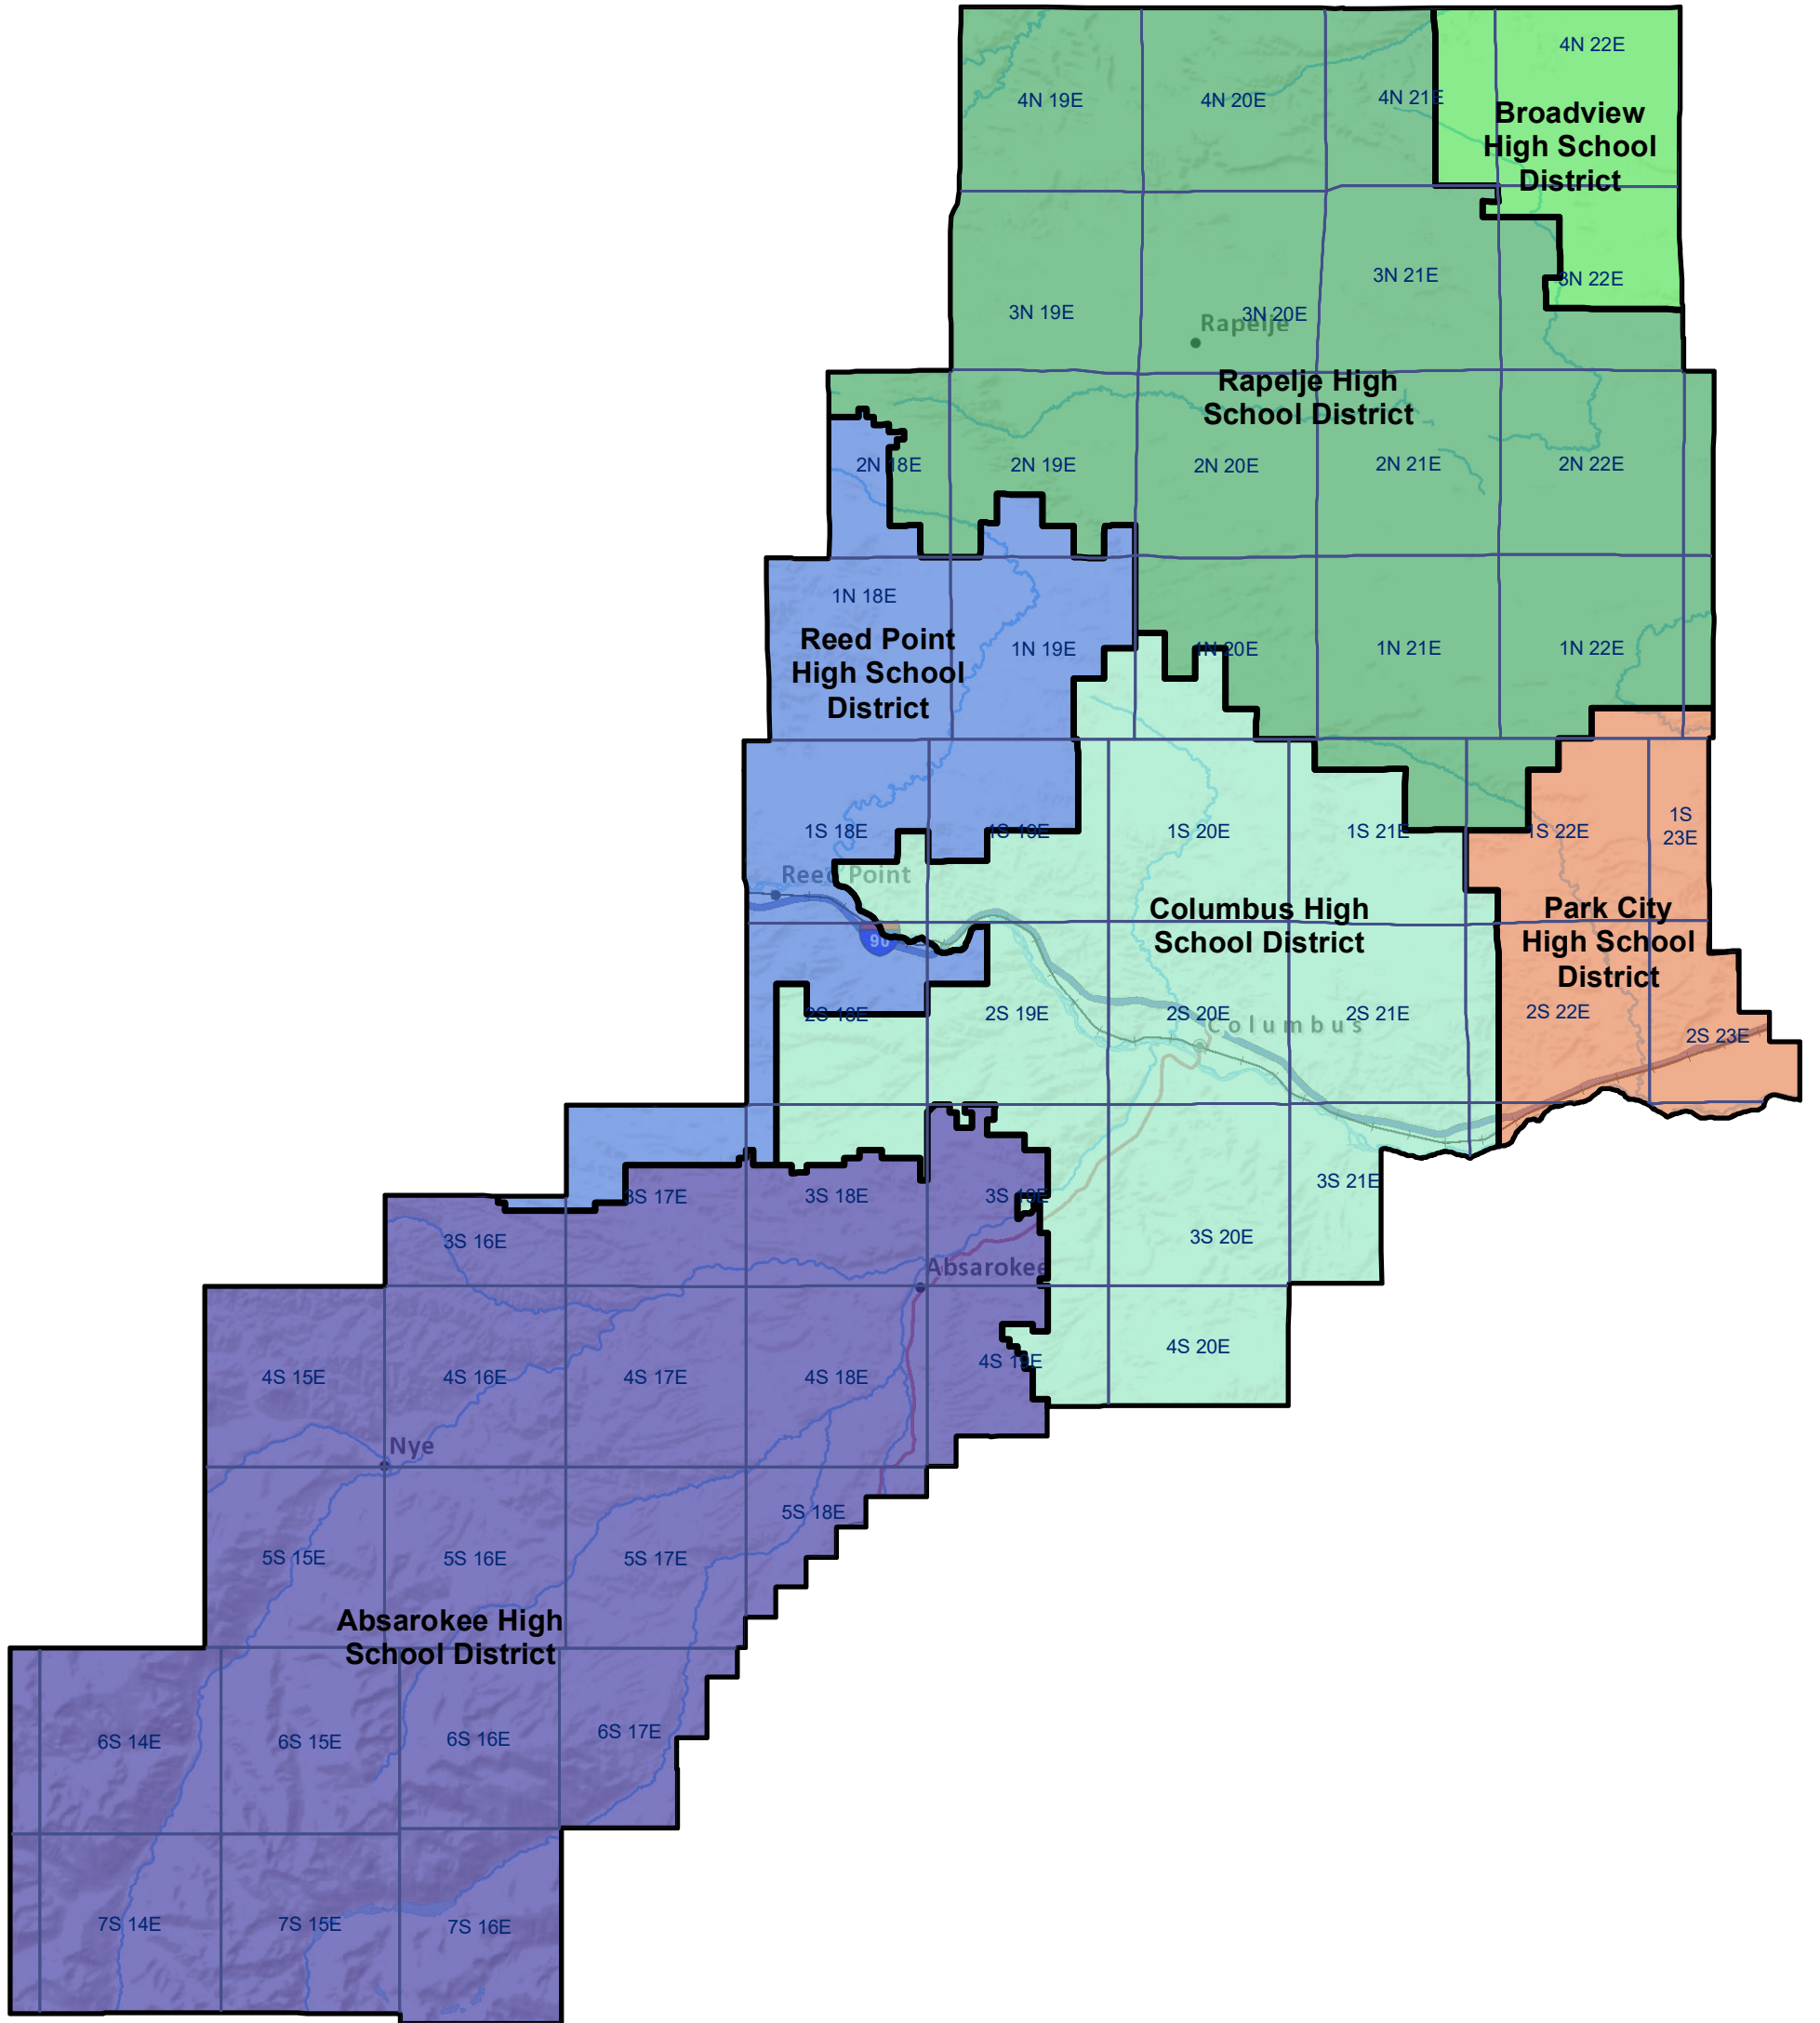

Stillwater County High School and K-12 School Districts

 Township Boundary

School District Boundaries are from the U.S. Census Bureau

Stillwater County School Districts
Montana State Library | Created on 12/6/2023
U.S. Census Bureau - School District Review Program
Meghan Burns | mburns2@mt.gov | 406.444.1550